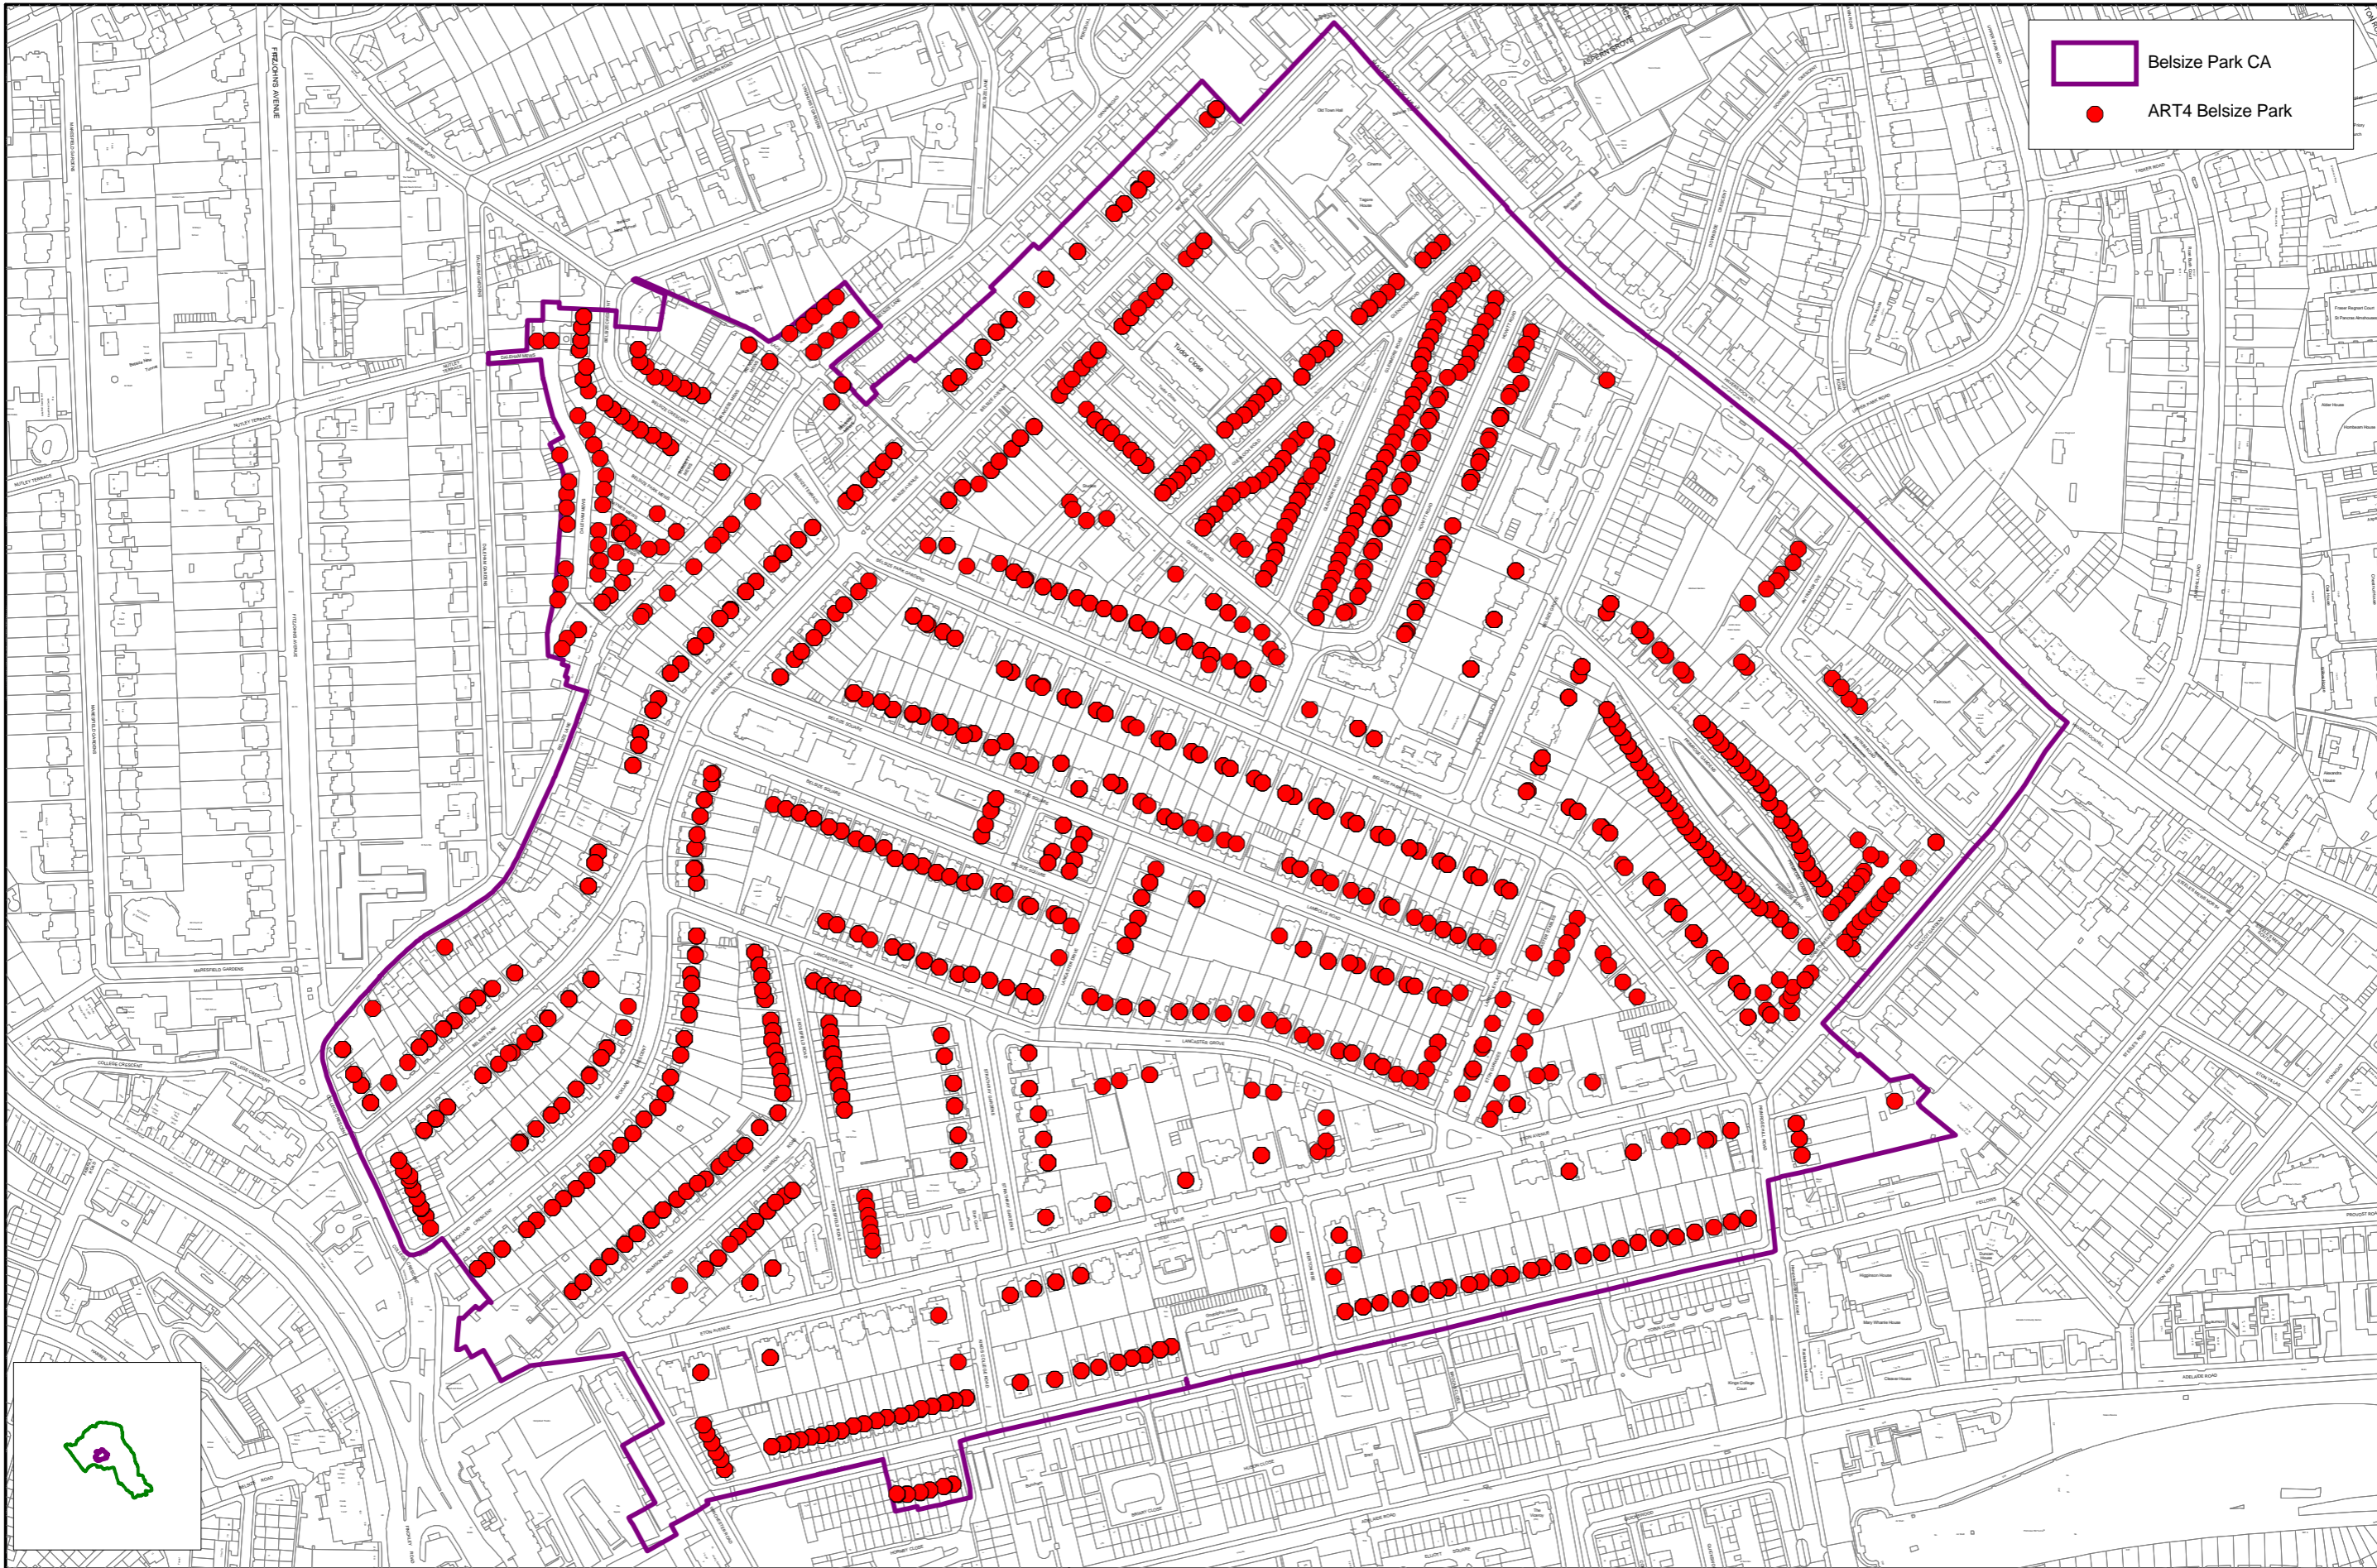

Belsize Park CA
● ART4 Belsize Park

Article 4 Belsize Park CA

This map is based upon Ordnance Survey material with the permission of Ordnance Survey on behalf of the Controller of Her Majesty's Stationery Office © Crown copyright. Unauthorised reproduction infringes Crown copyright and may lead to prosecution or civil proceedings. (Licence Number: 100019726) (Year: 2009).

Scale 1: Not Usable Scale

Print Date: 29/06/2010

Printed By: L.Small

Map Ref No: c03664