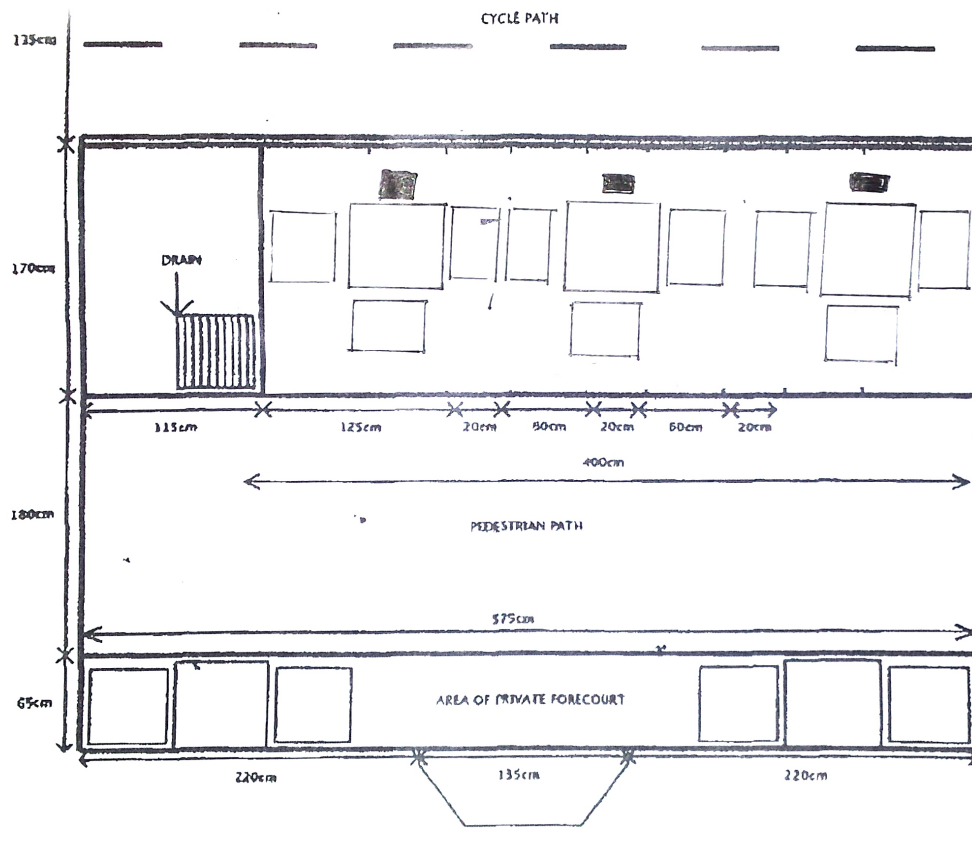

Ruskins Cafe

41 Museum Street
London WC1A 1LT

Chair size: 50x50cm
Table size: 60x60cm
Drain size: 50x50cm

■ UMBRELLAS