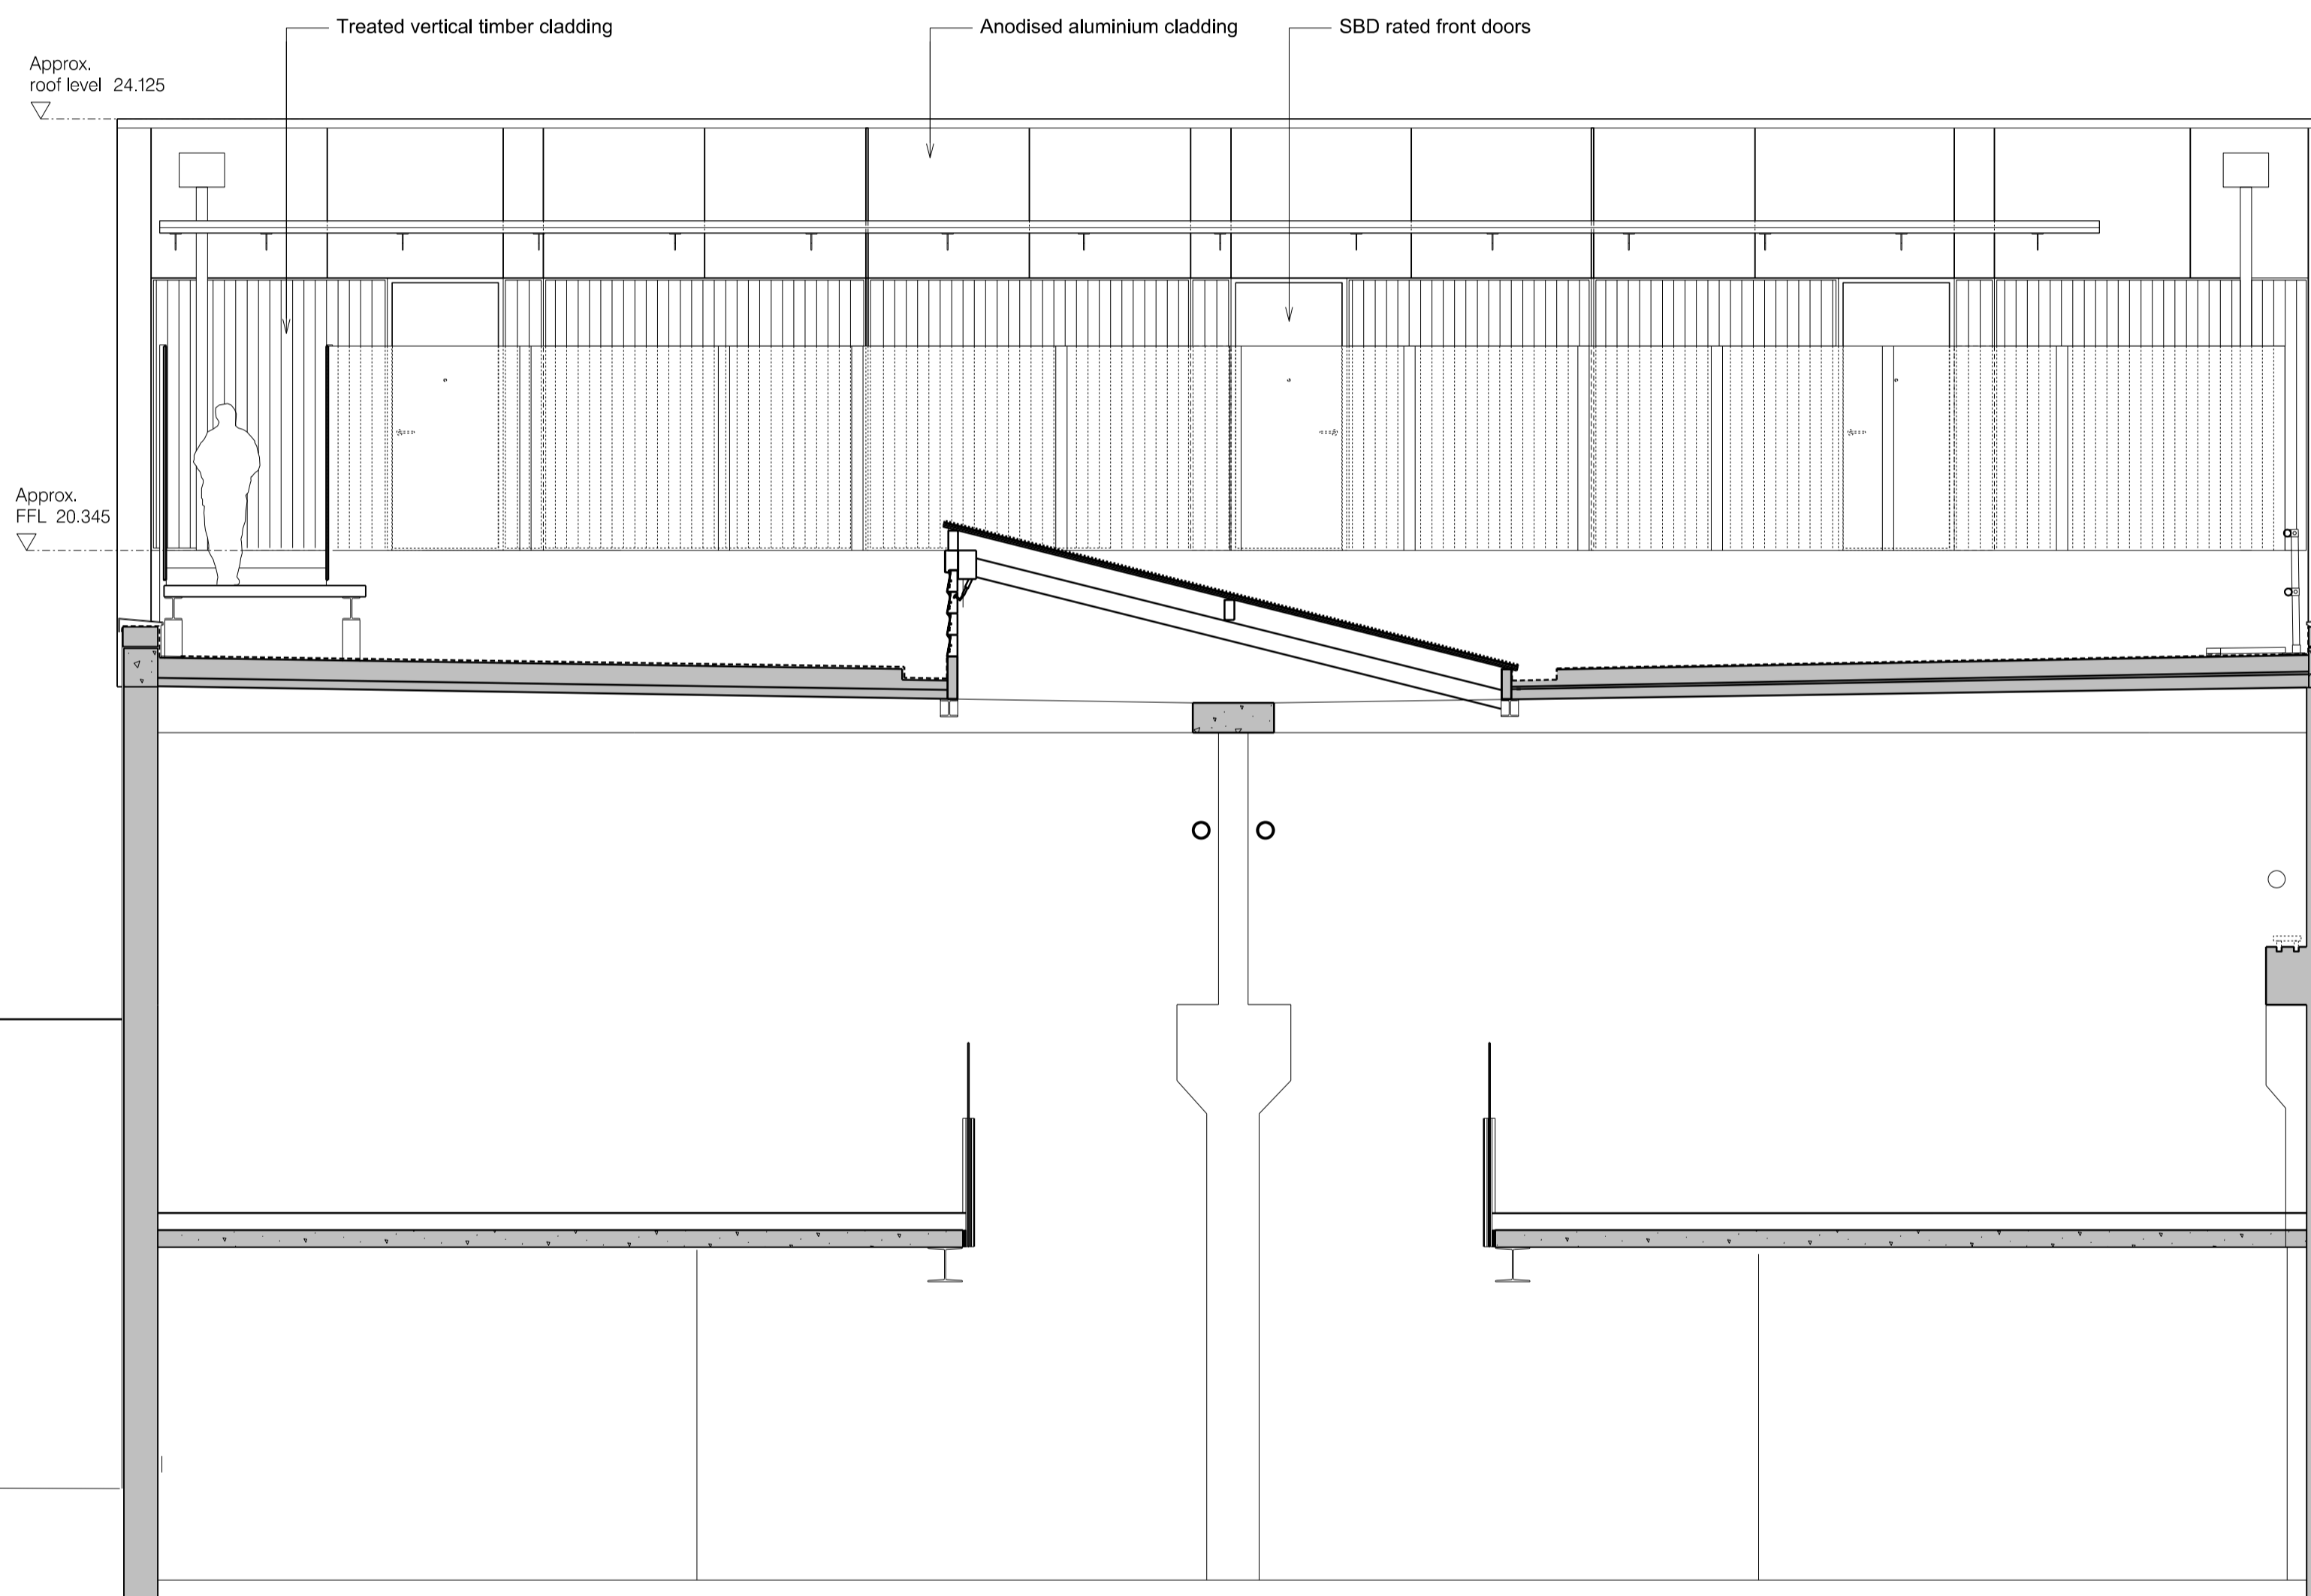

No.16 St. Pancras Way

No.6 St. Pancras Way

Notes:
Unless indicated, this drawing is for information only.
Do not scale, use figured dimensions only.
All dimensions to be checked on site

Revisions:

Date:	Rev:	Note:
06.10.14	-	Planning Application Issue

Revisions:

Date:	Rev:	Note:	Check:
			JP

cartwright pickard architects
1 Canal Side Studios
8 - 14 St Pancras Way
London
NW1 0QG
tel 020 7554 3830
fax 020 7388 9312
e-mail mail@cartwrightpickard.com

Project: **593**
St. Pancras Way 2
Drawing Title: Proposed South West elevation
Scale: 1:100 @ A1
Drwg. Created: August 2014

Drwg. No:	593-AP-213
Status:	Planning Application (Not for Construction)
Revision:	■