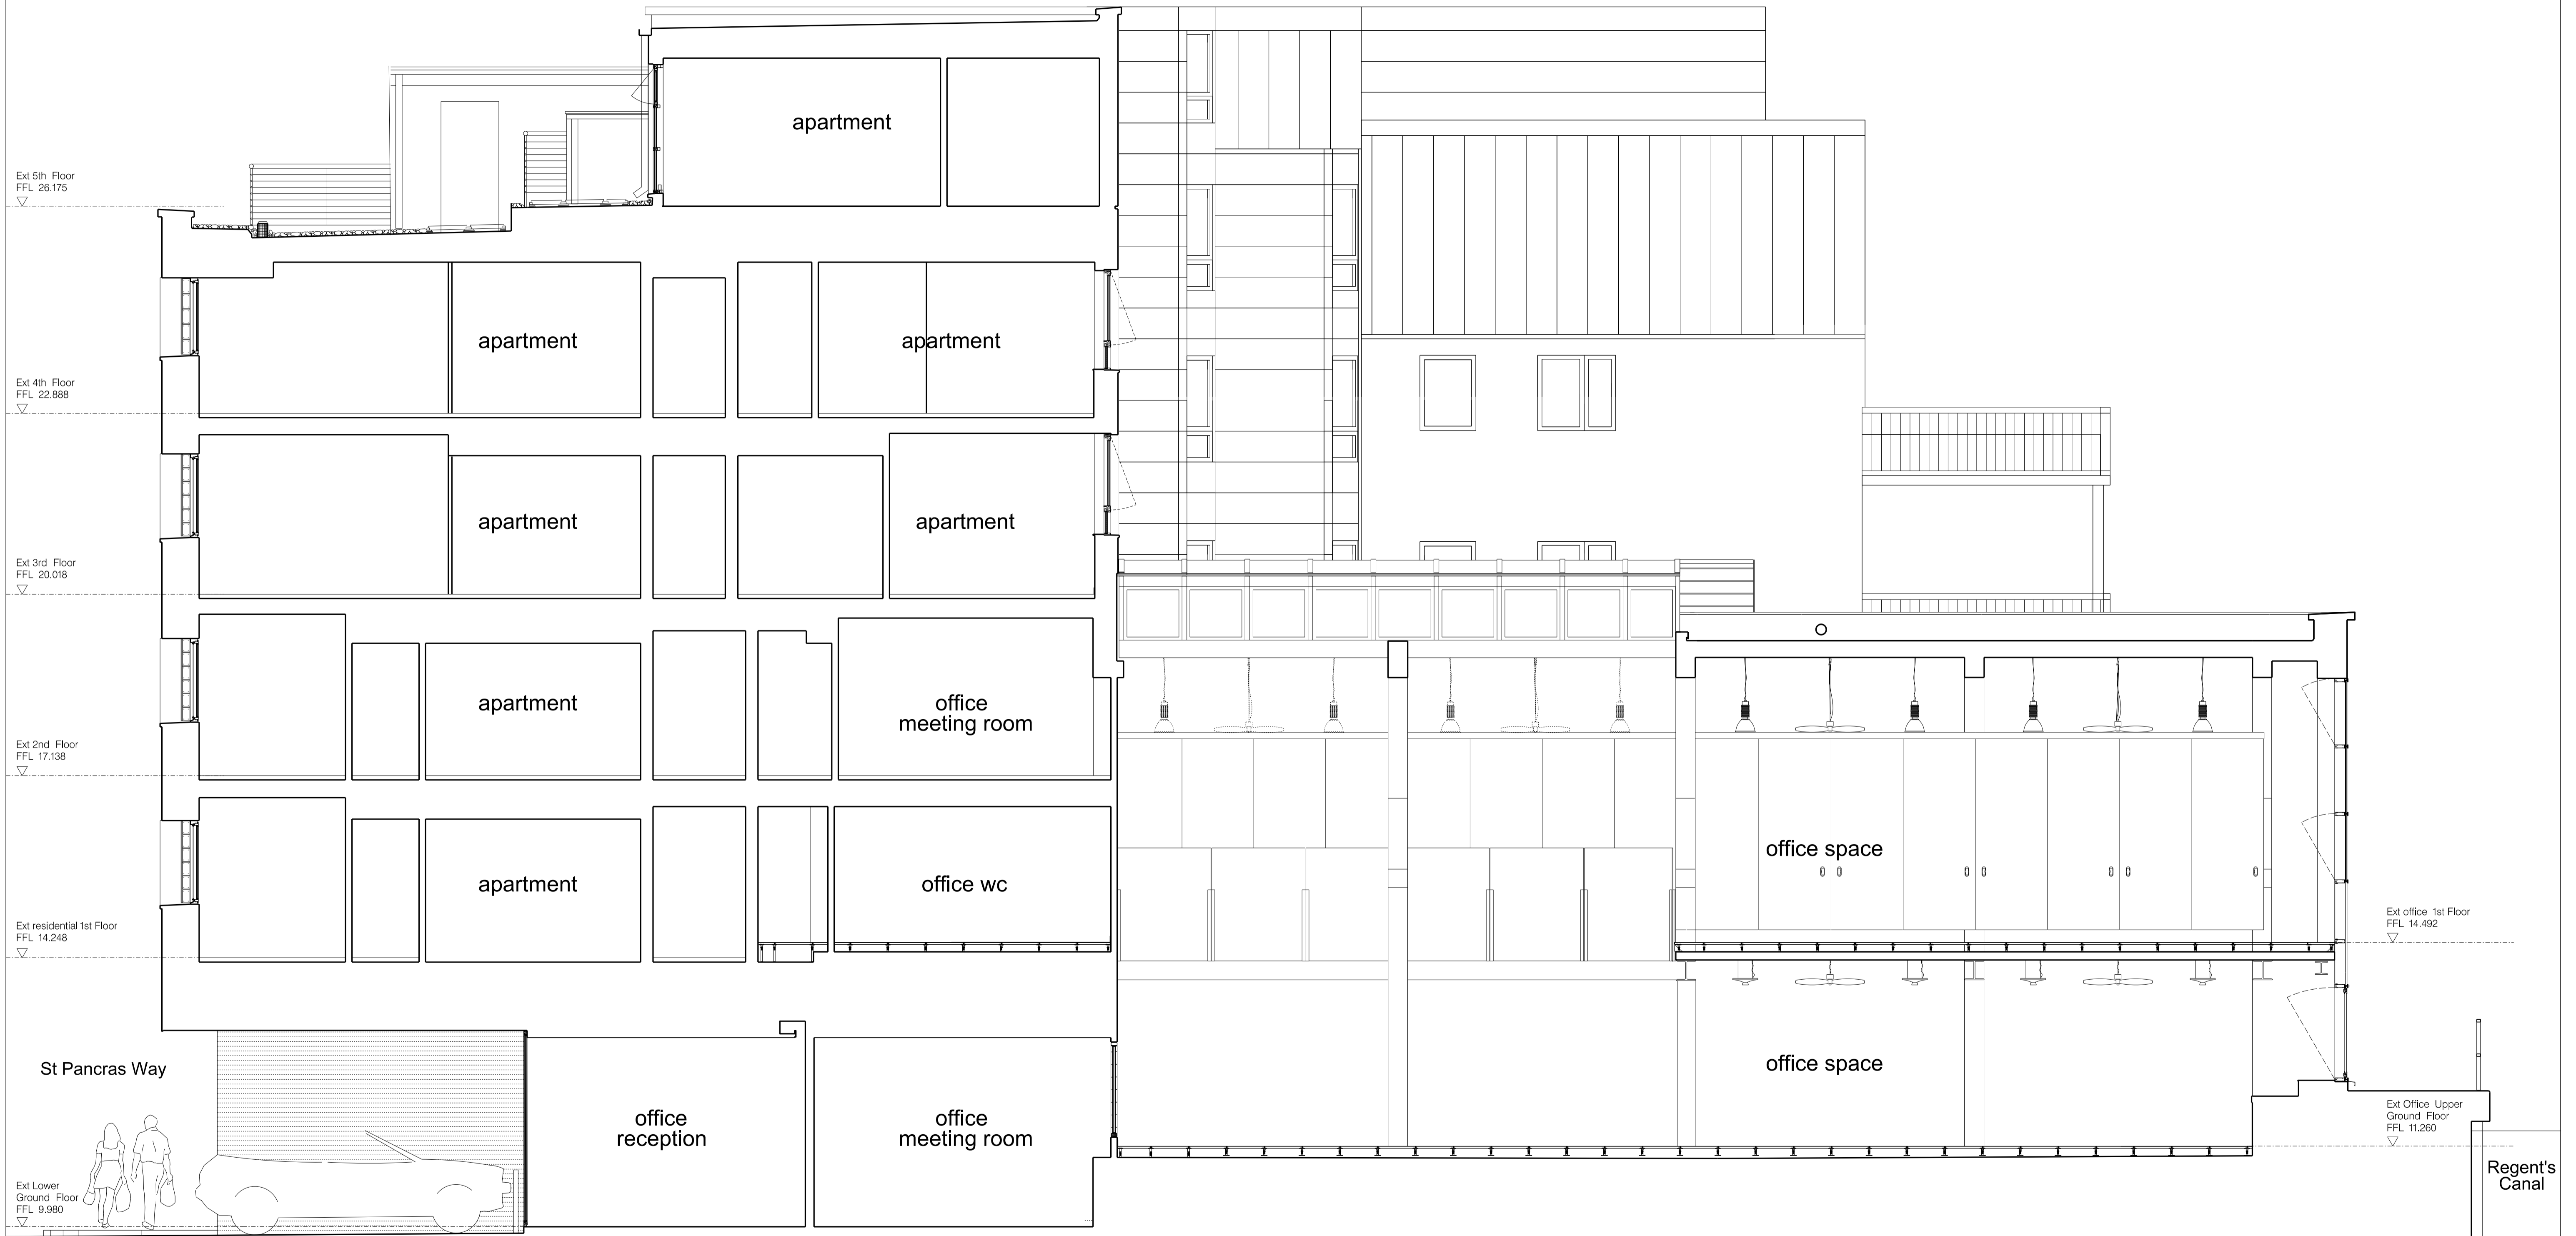

No. 16 St. Pancras Way in background

No. 8-14 St. Pancras Way

**Notes:**  
 Unless indicated, this drawing is for information only.  
 Do not scale, use figured dimensions only.  
 All dimensions to be checked on site

Drwg. No:	593-AP-122
Status:	Planning Application (Not for Construction)
Revision:	<b>A</b>