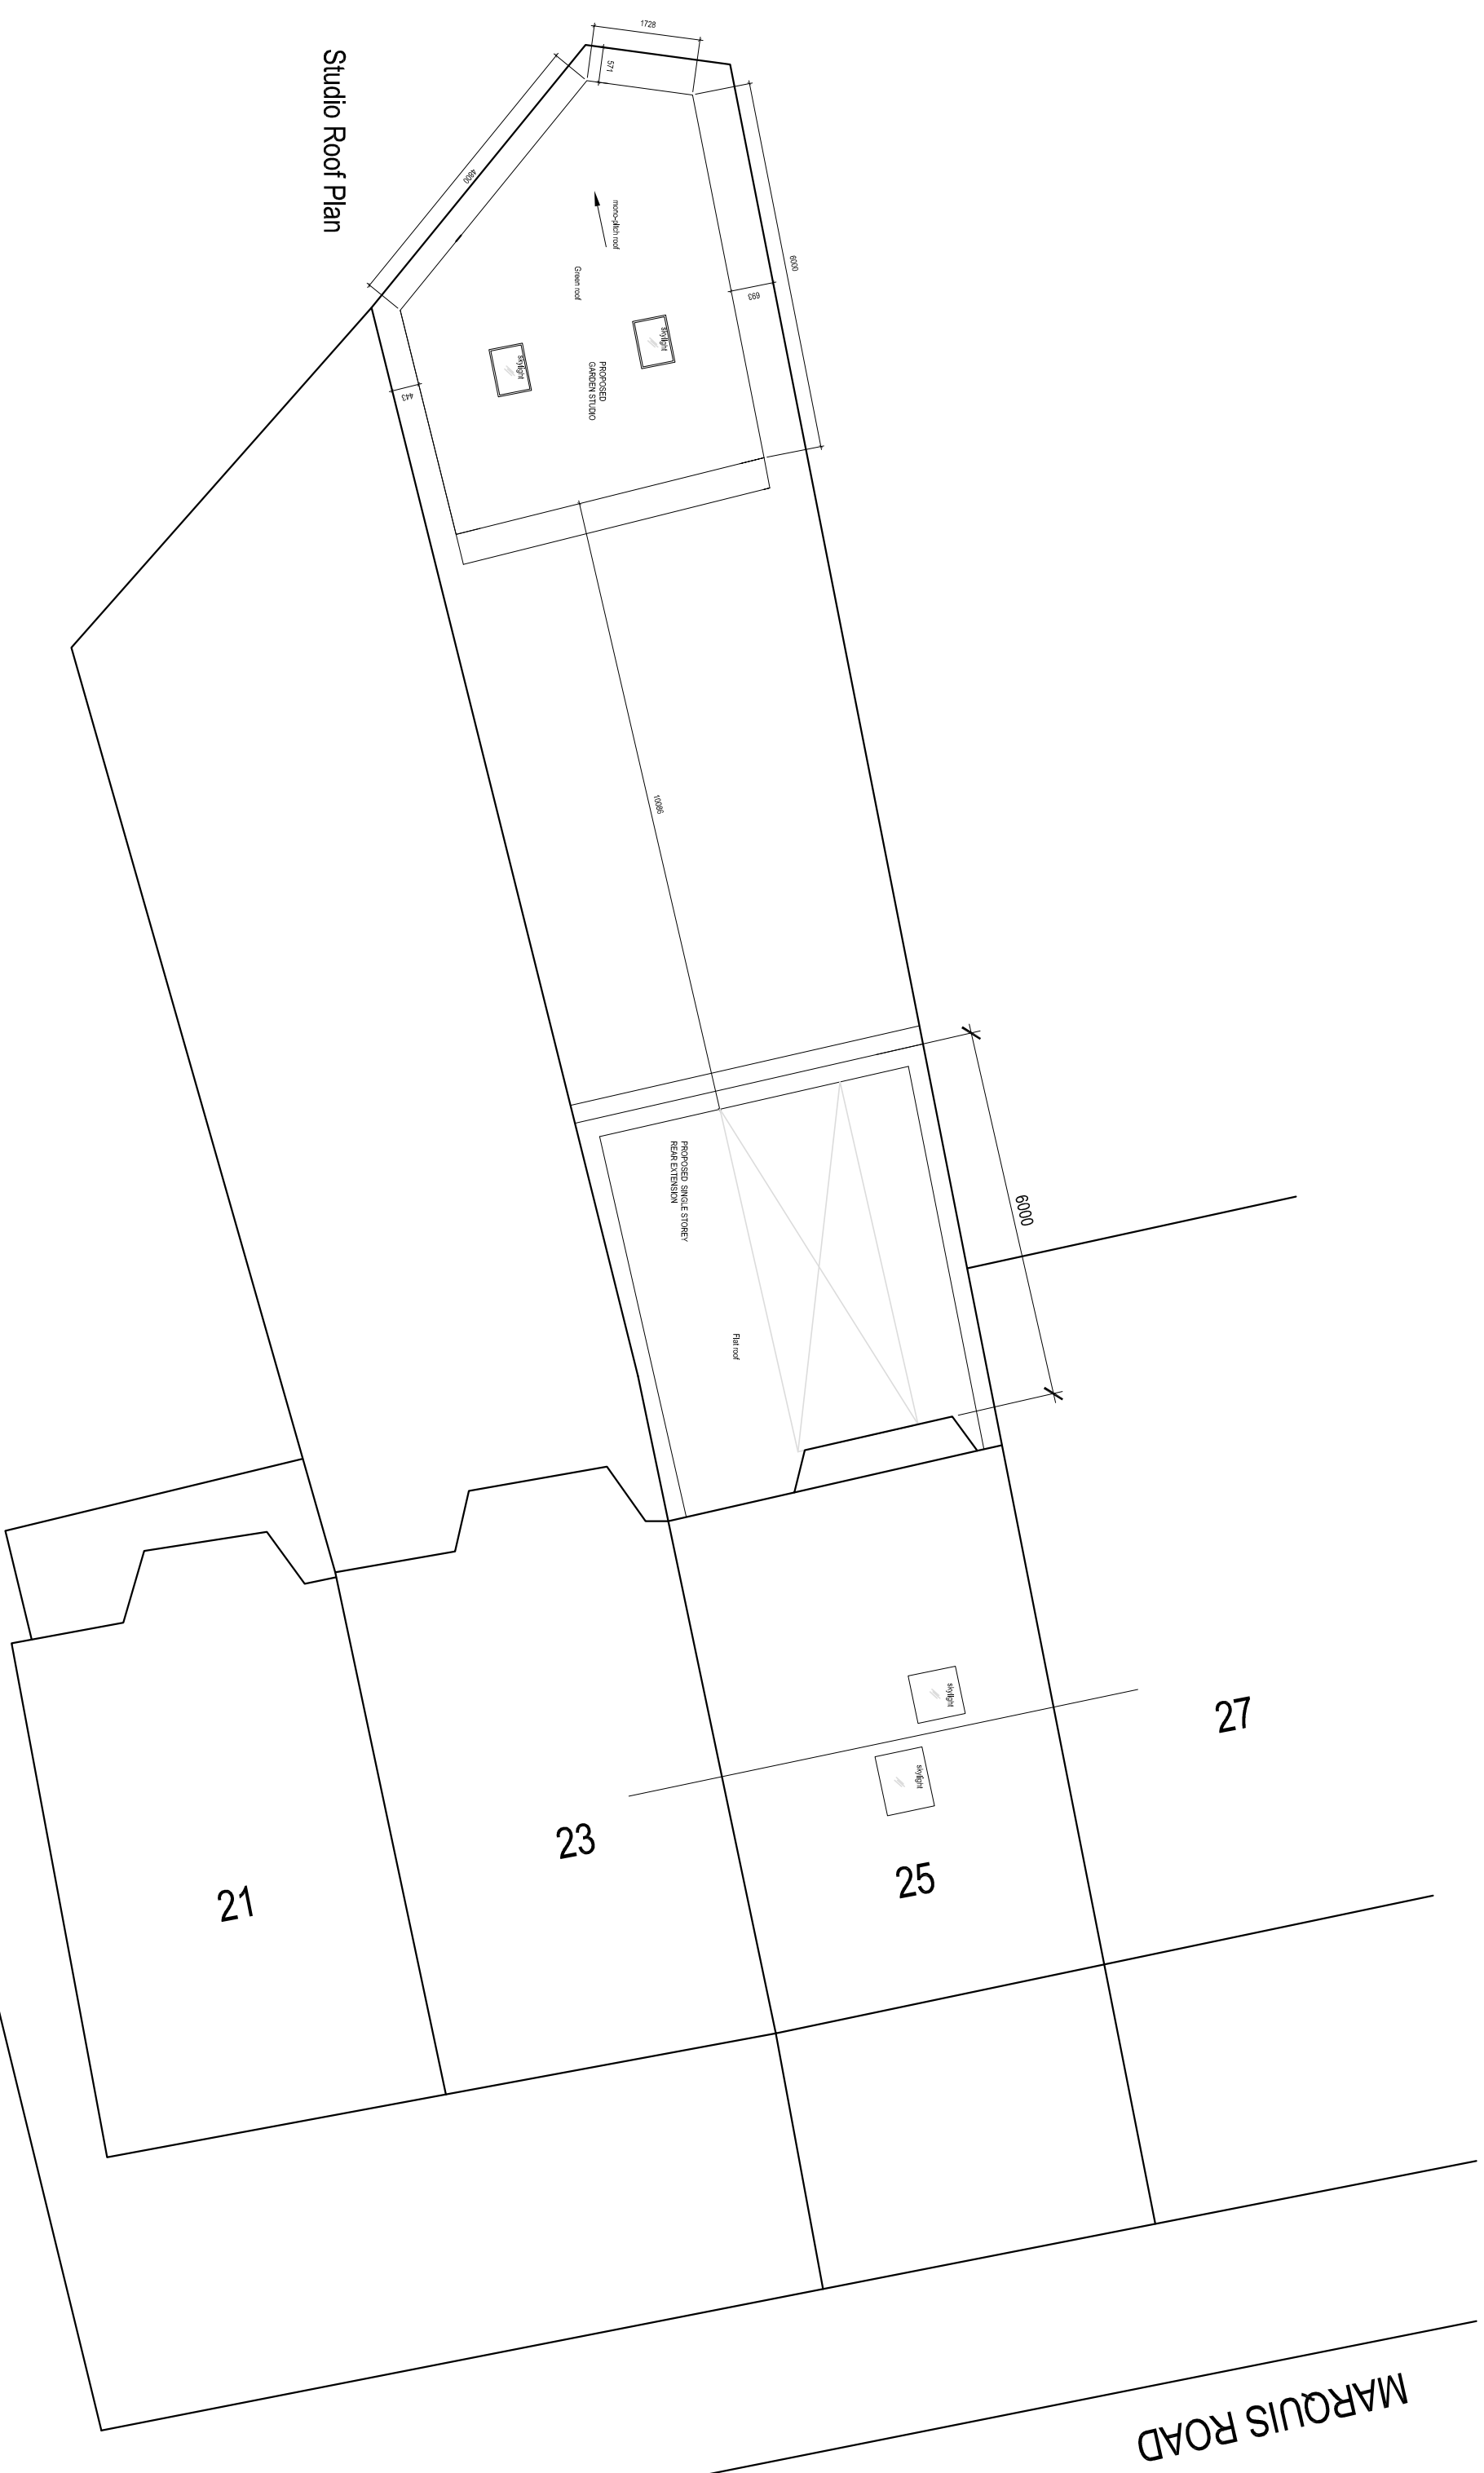

MARQUIS ROAD

Studio Roof Plan

Ecoss Maclean Ltd
Engineering - materials, energy, structure
8A Chamberlain Street - London NW1 8XG - Tel: 020 7722 7525 - Fax: 020 7722 9711
Web-site: www.ecosmaclean.co.uk - email: office@ecosmaclean.co.uk

Ayesha Arefin

25 Marquis Road
London NW1 9UD

Proposed Site Plan

Revision	Date	Made by	Amendments
01	26.10.2014	PA	initial amendments

Date	Oct 14	Drawn by	TM	Checked
Scales	1:100@A3	Job No.	14137	Drawing No. Revision
				04 01

Scale: 1:100