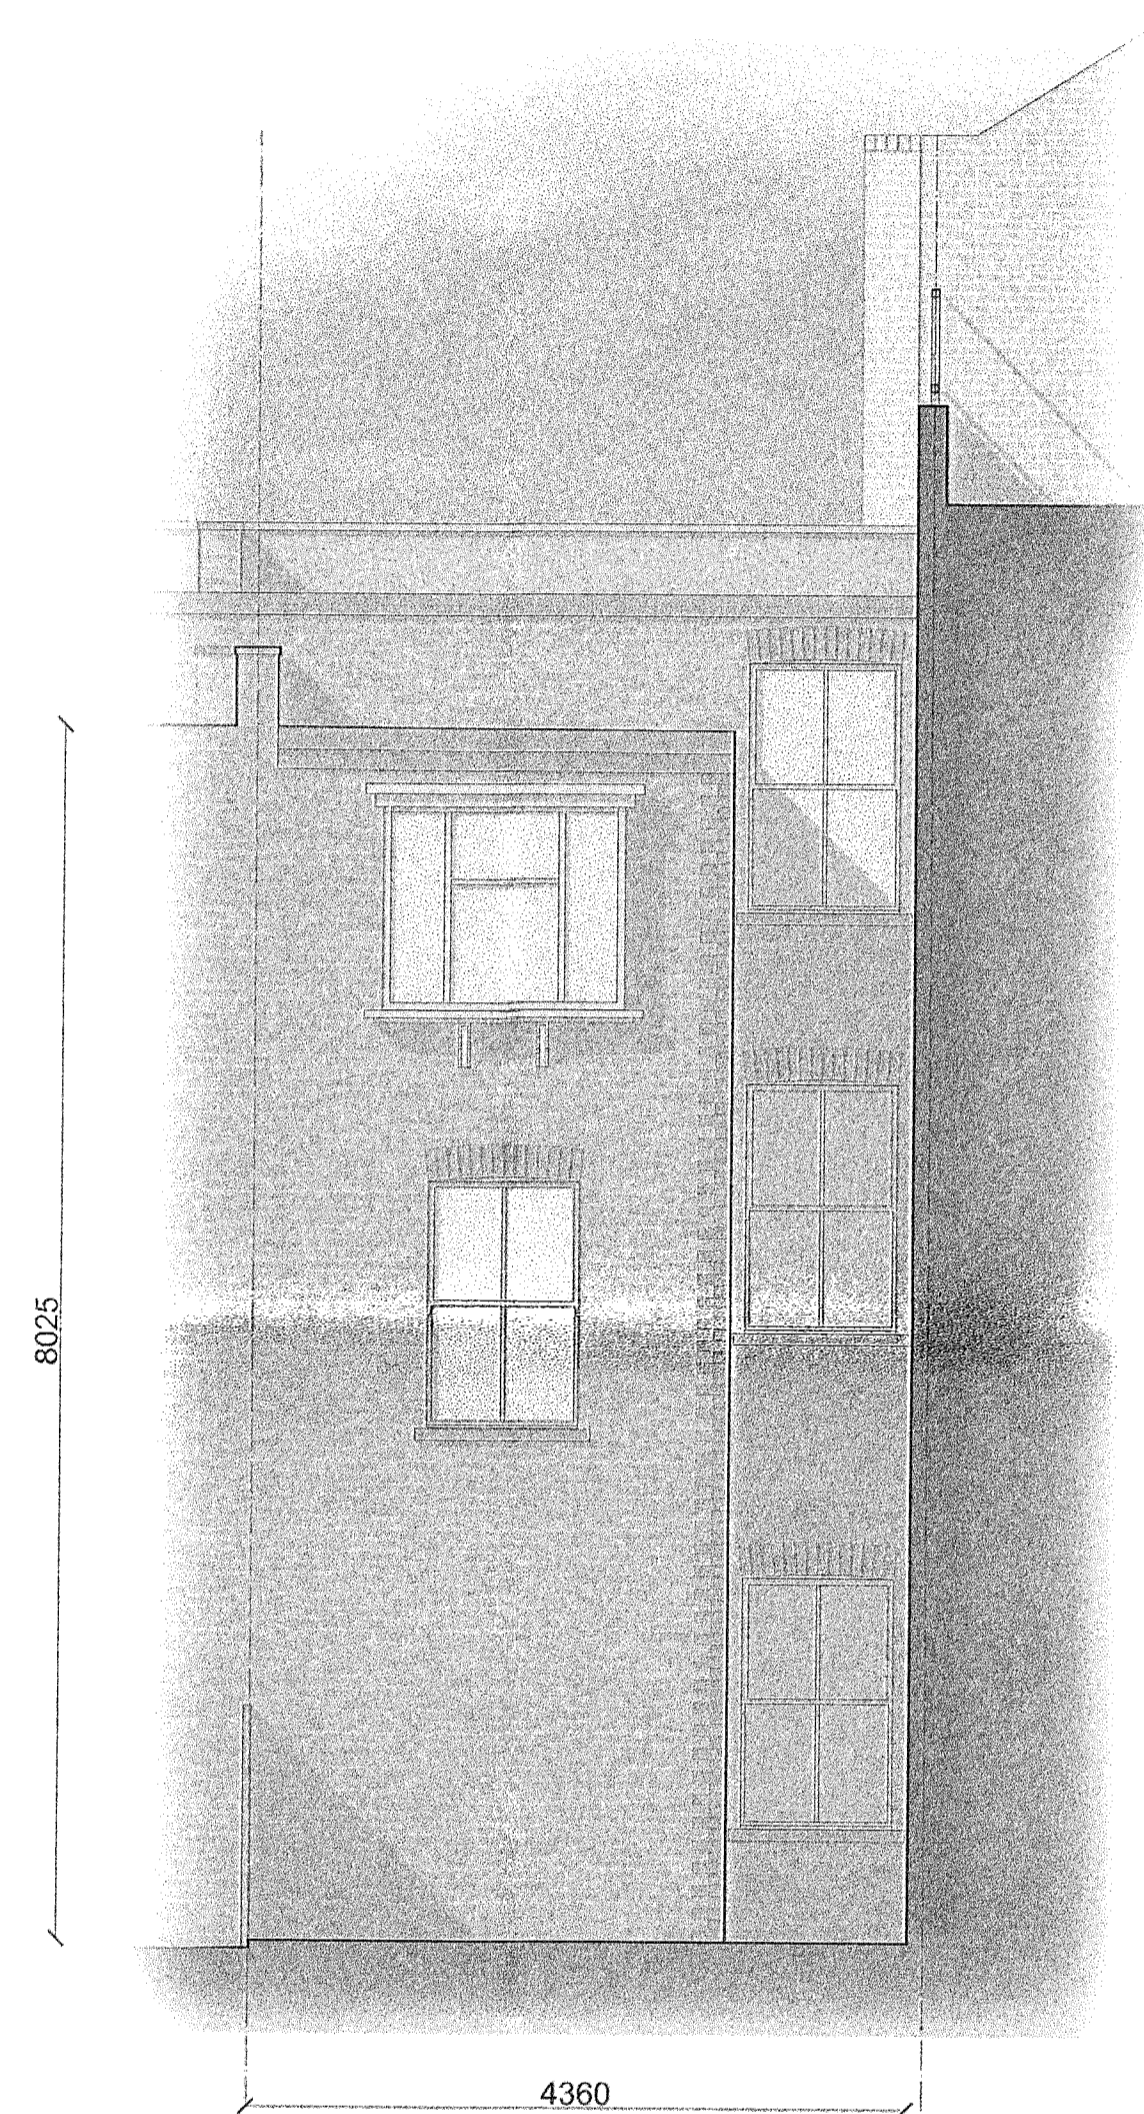

Elevation 1 - Front

Elevation 2 - Rear

NOTE :  
 Lemberg Design Architects take no responsibility for dimensions that are scaled from this drawing.  
 If no dimension is shown the recipient must ascertain the dimension specifically from the architect  
 or by on-site measurement and must not rely on the drawing. This drawing is issued for design  
 intent only and should not be used for construction purposes. Supply of data in digital form is solely  
 for convenience only and no reliance may be placed on any data in digital form.

**EXISTING ELEVATIONS**

76a FORTUNE GREEN , LONDON, NW6 1DS

Drawn : GSL | Date : 09/14 | Dwg No : 400JG/EX/02 | Scale : 1:50 @A1 | Client : Jane Galan

**LEMBERG DESIGN**

ARCHITECTURE | INTERIOR DESIGN

TEL : 07904 310 449 EMAIL : LEMBERGDESIGN@GMAIL.COM