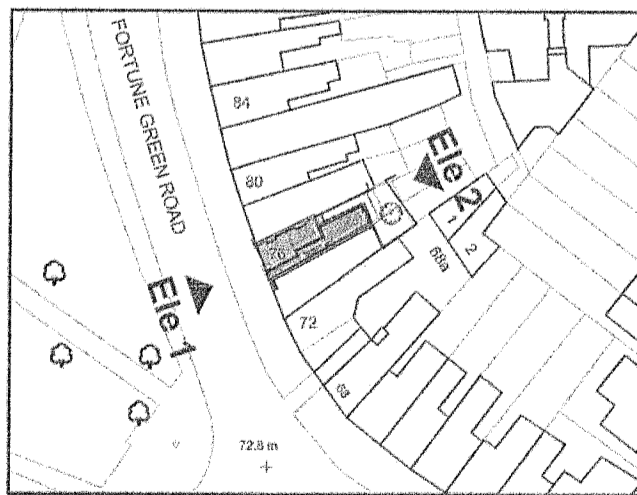

Elevation 1 - Front

Elevation 2 - Rear

NOTE :  
 Lemberg Design Architects take no responsibility for dimensions that are scaled from this drawing.  
 If no dimension is shown the recipient must ascertain the dimension specifically from the architect  
 or by on-site measurement and must not rely on the drawing. This drawing is issued for design  
 intent only and should not be used for construction purposes. Supply of data in digital form is solely  
 for convenience only and no reliance may be placed on any data in digital form.

**EXISTING ELEVATIONS**

76a FORTUNE GREEN , LONDON, NW6 1DS

Drawn : GSL | Date : 09/14 | Dwg No : 400JG/EX/02 | Scale : 1:50 @A1 | Client : Jane Galan

**LEMBERG DESIGN**

ARCHITECTURE | INTERIOR DESIGN

TEL : 07904 310 449 EMAIL : LEMBERGDESIGN@GMAIL.COM