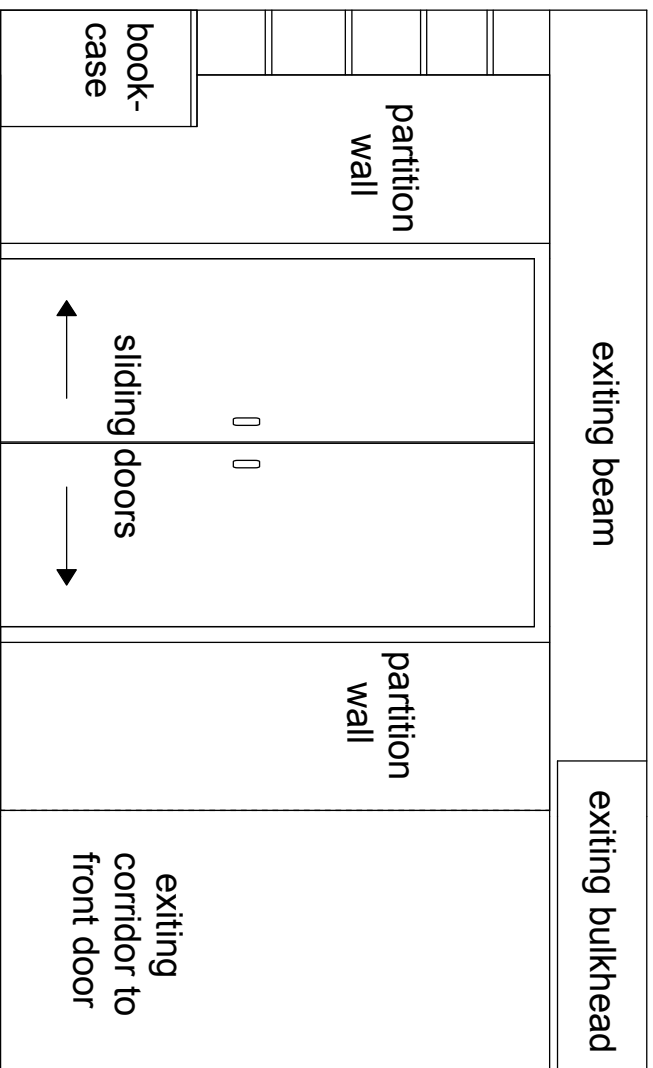

Scale:
1:20 @ A3

Date:
10/10/14

Drawing No:
JBIP1076.25

Drawn by:
JB

Revisions:

Notes:
All drawings to be read with the specification.

Do not scale from drawings.
Check dimensions on site.

ELEVATION OF SPINE WALL FROM SITTING ROOM SIDE

SECTION