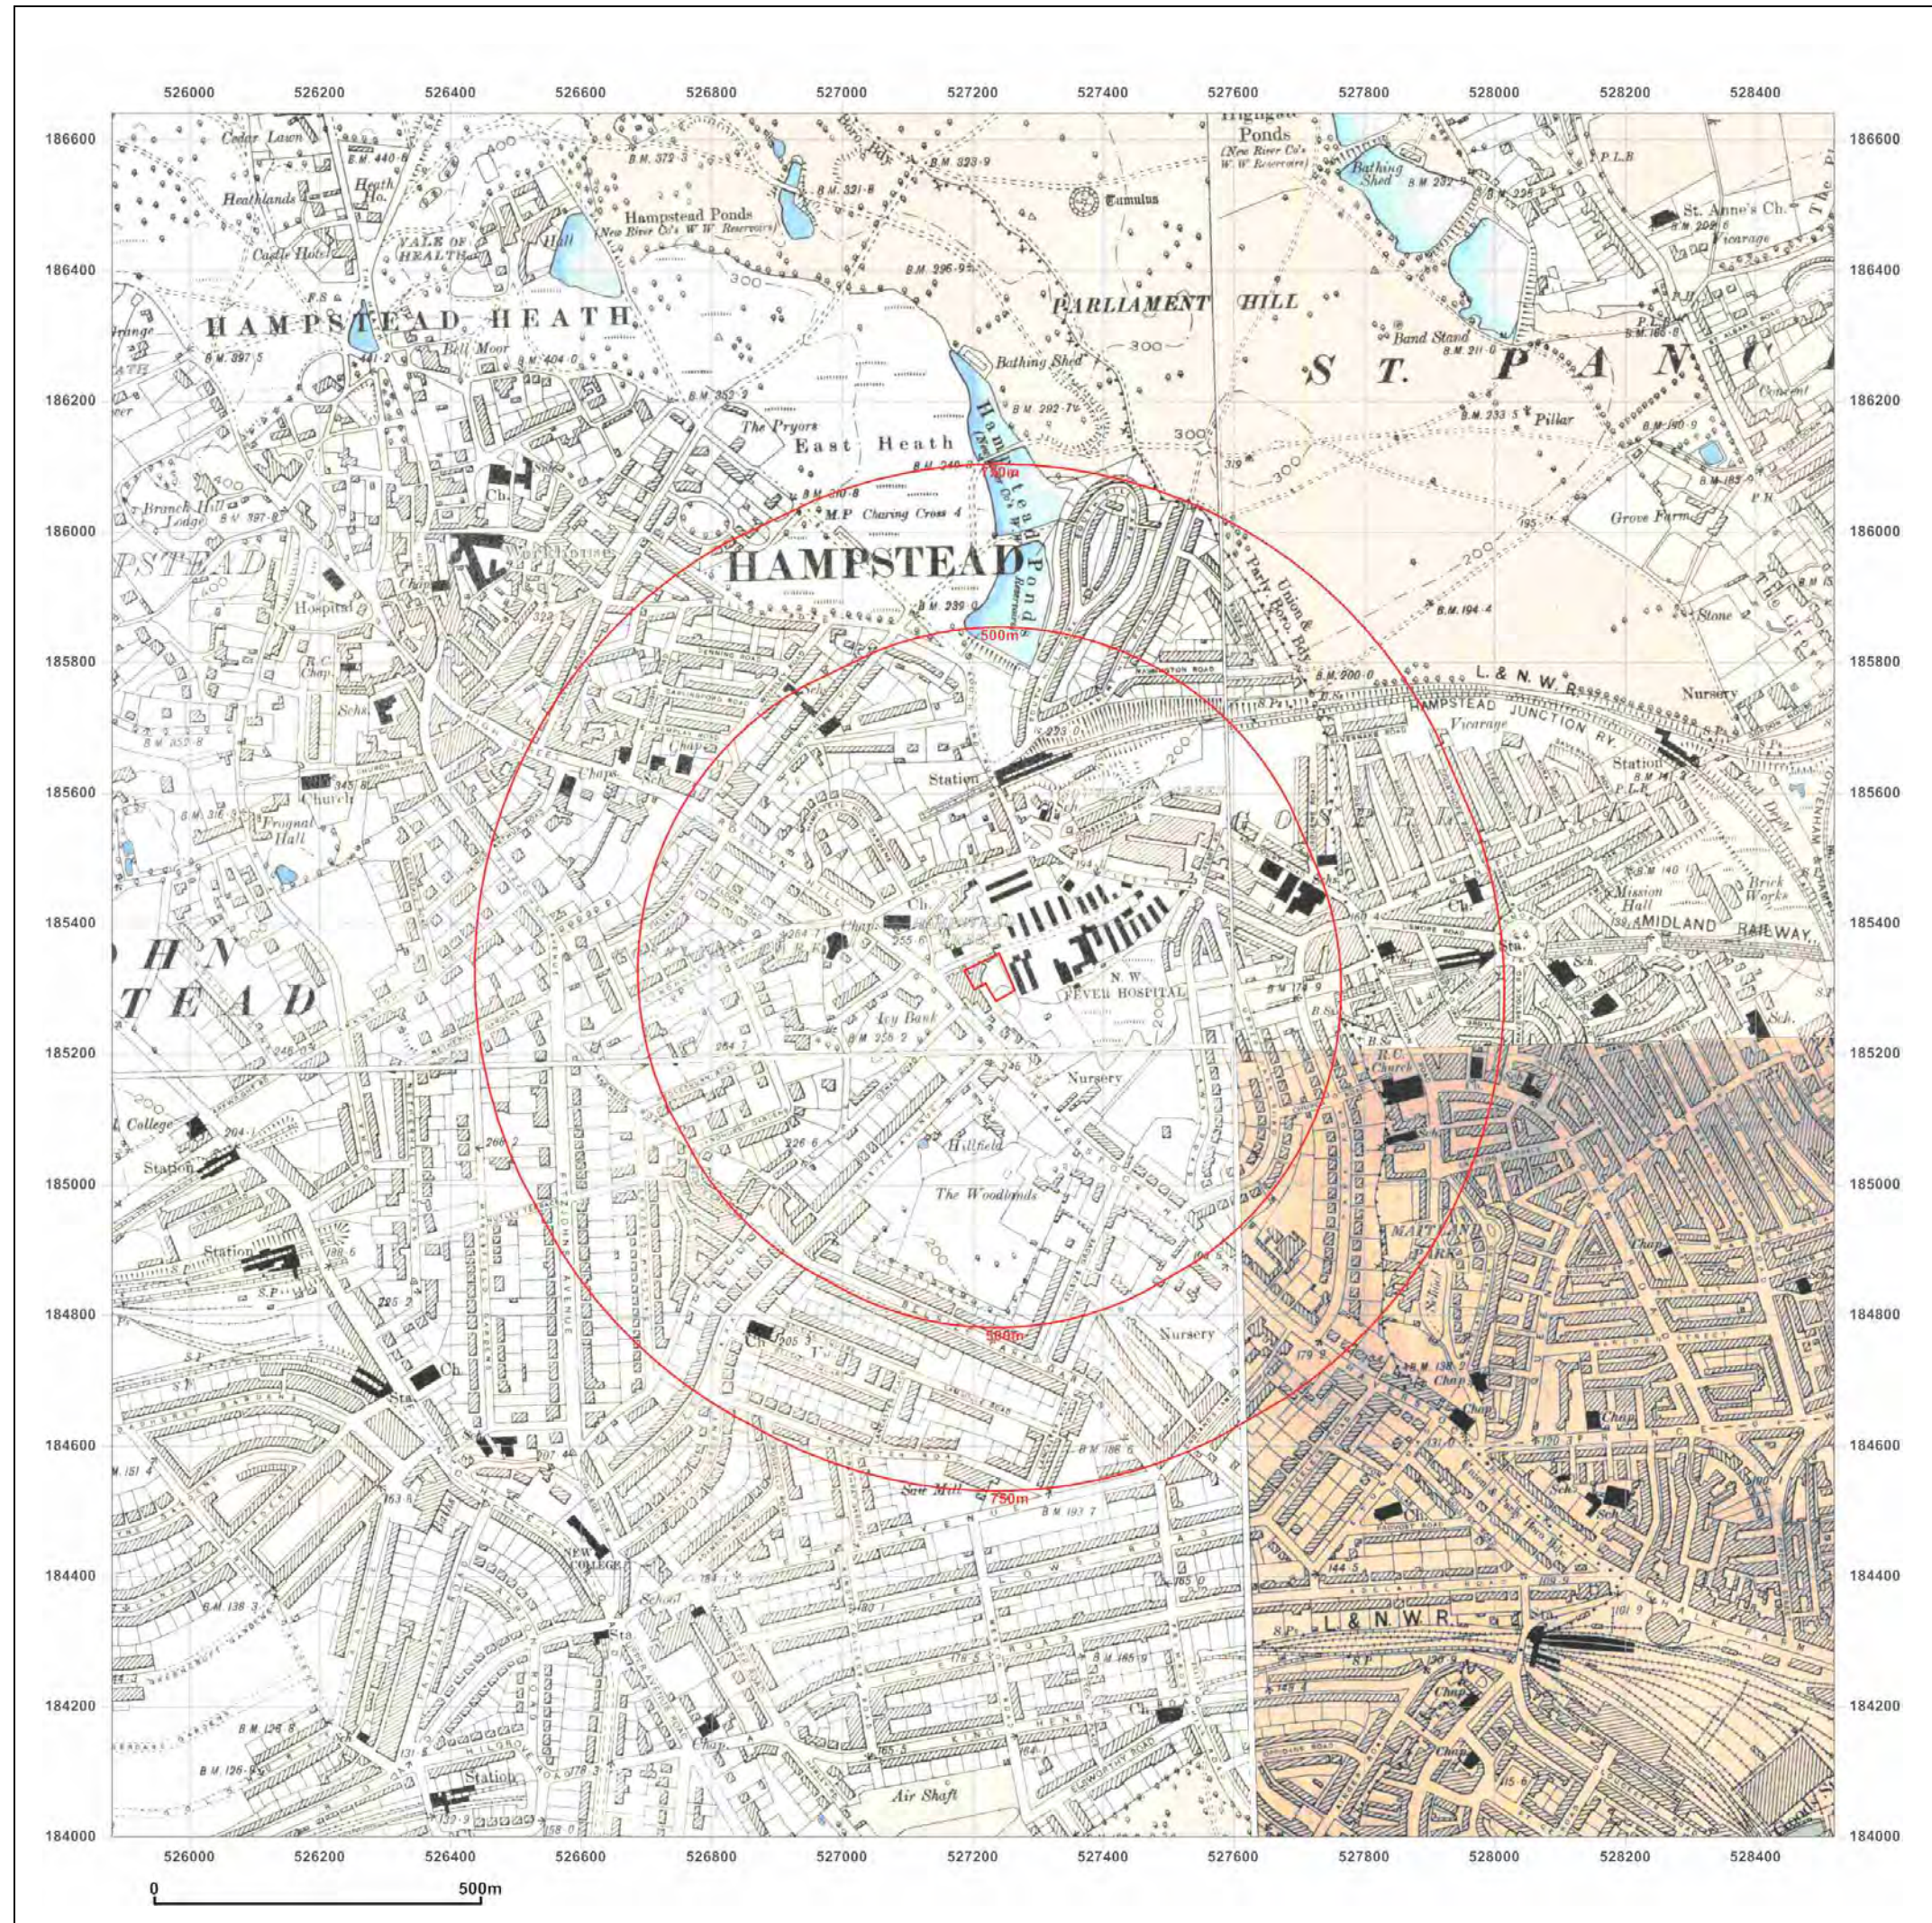

Surveyed 1894
Revised 1894
Edition N/A
Copyright N/A
Levelled N/A

Surveyed 1894
Revised 1894
Edition N/A
Copyright N/A
Levelled N/A

Produced by
GroundSure Environmental Insight
www.groundsure.com

Supplied by:
www.centremapslive.com
Groundsure@centremaps.com

© Crown copyright and database rights 2013 Ordnance Survey 100035207

Production date: 05 March 2014

To view map legend click here [Legend](#)