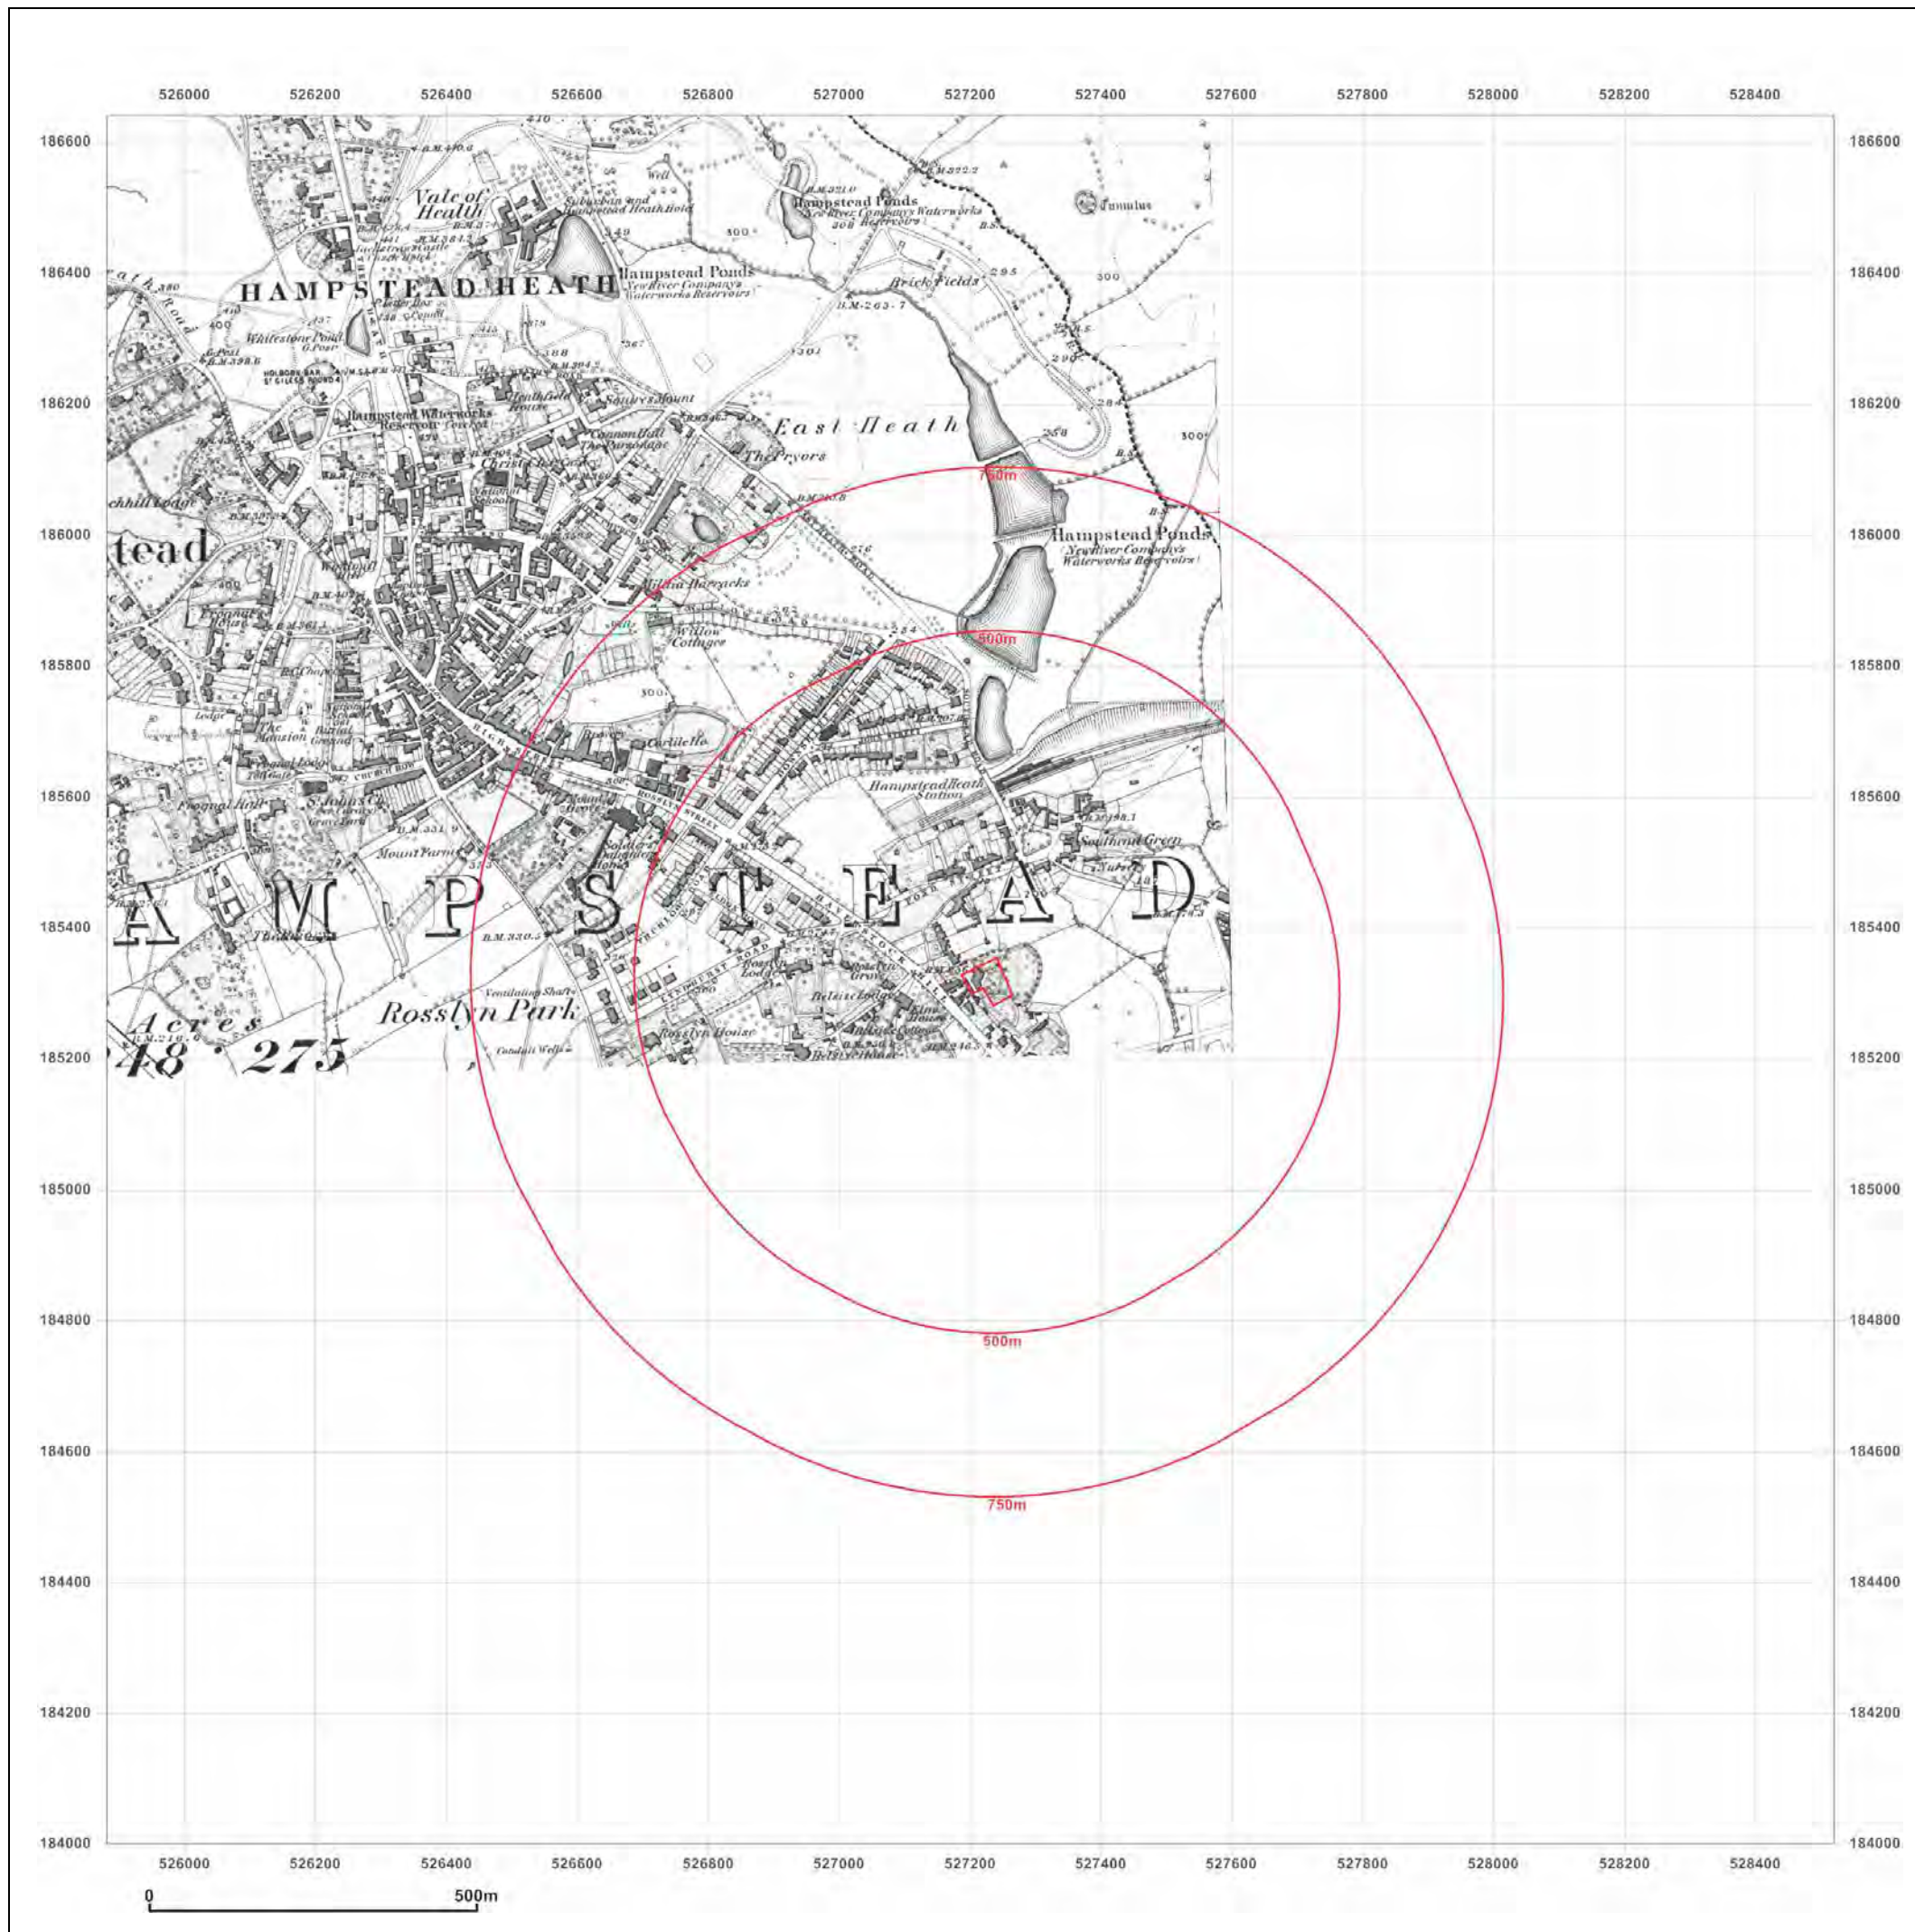

Produced by
GroundSure Environmental Insight
www.groundsure.com

Supplied by:
www.centremapslive.com
Groundsure@centremaps.com

© Crown copyright and database rights 2013 Ordnance Survey 100035207

Production date: 05 March 2014

To view map legend click here [Legend](#)