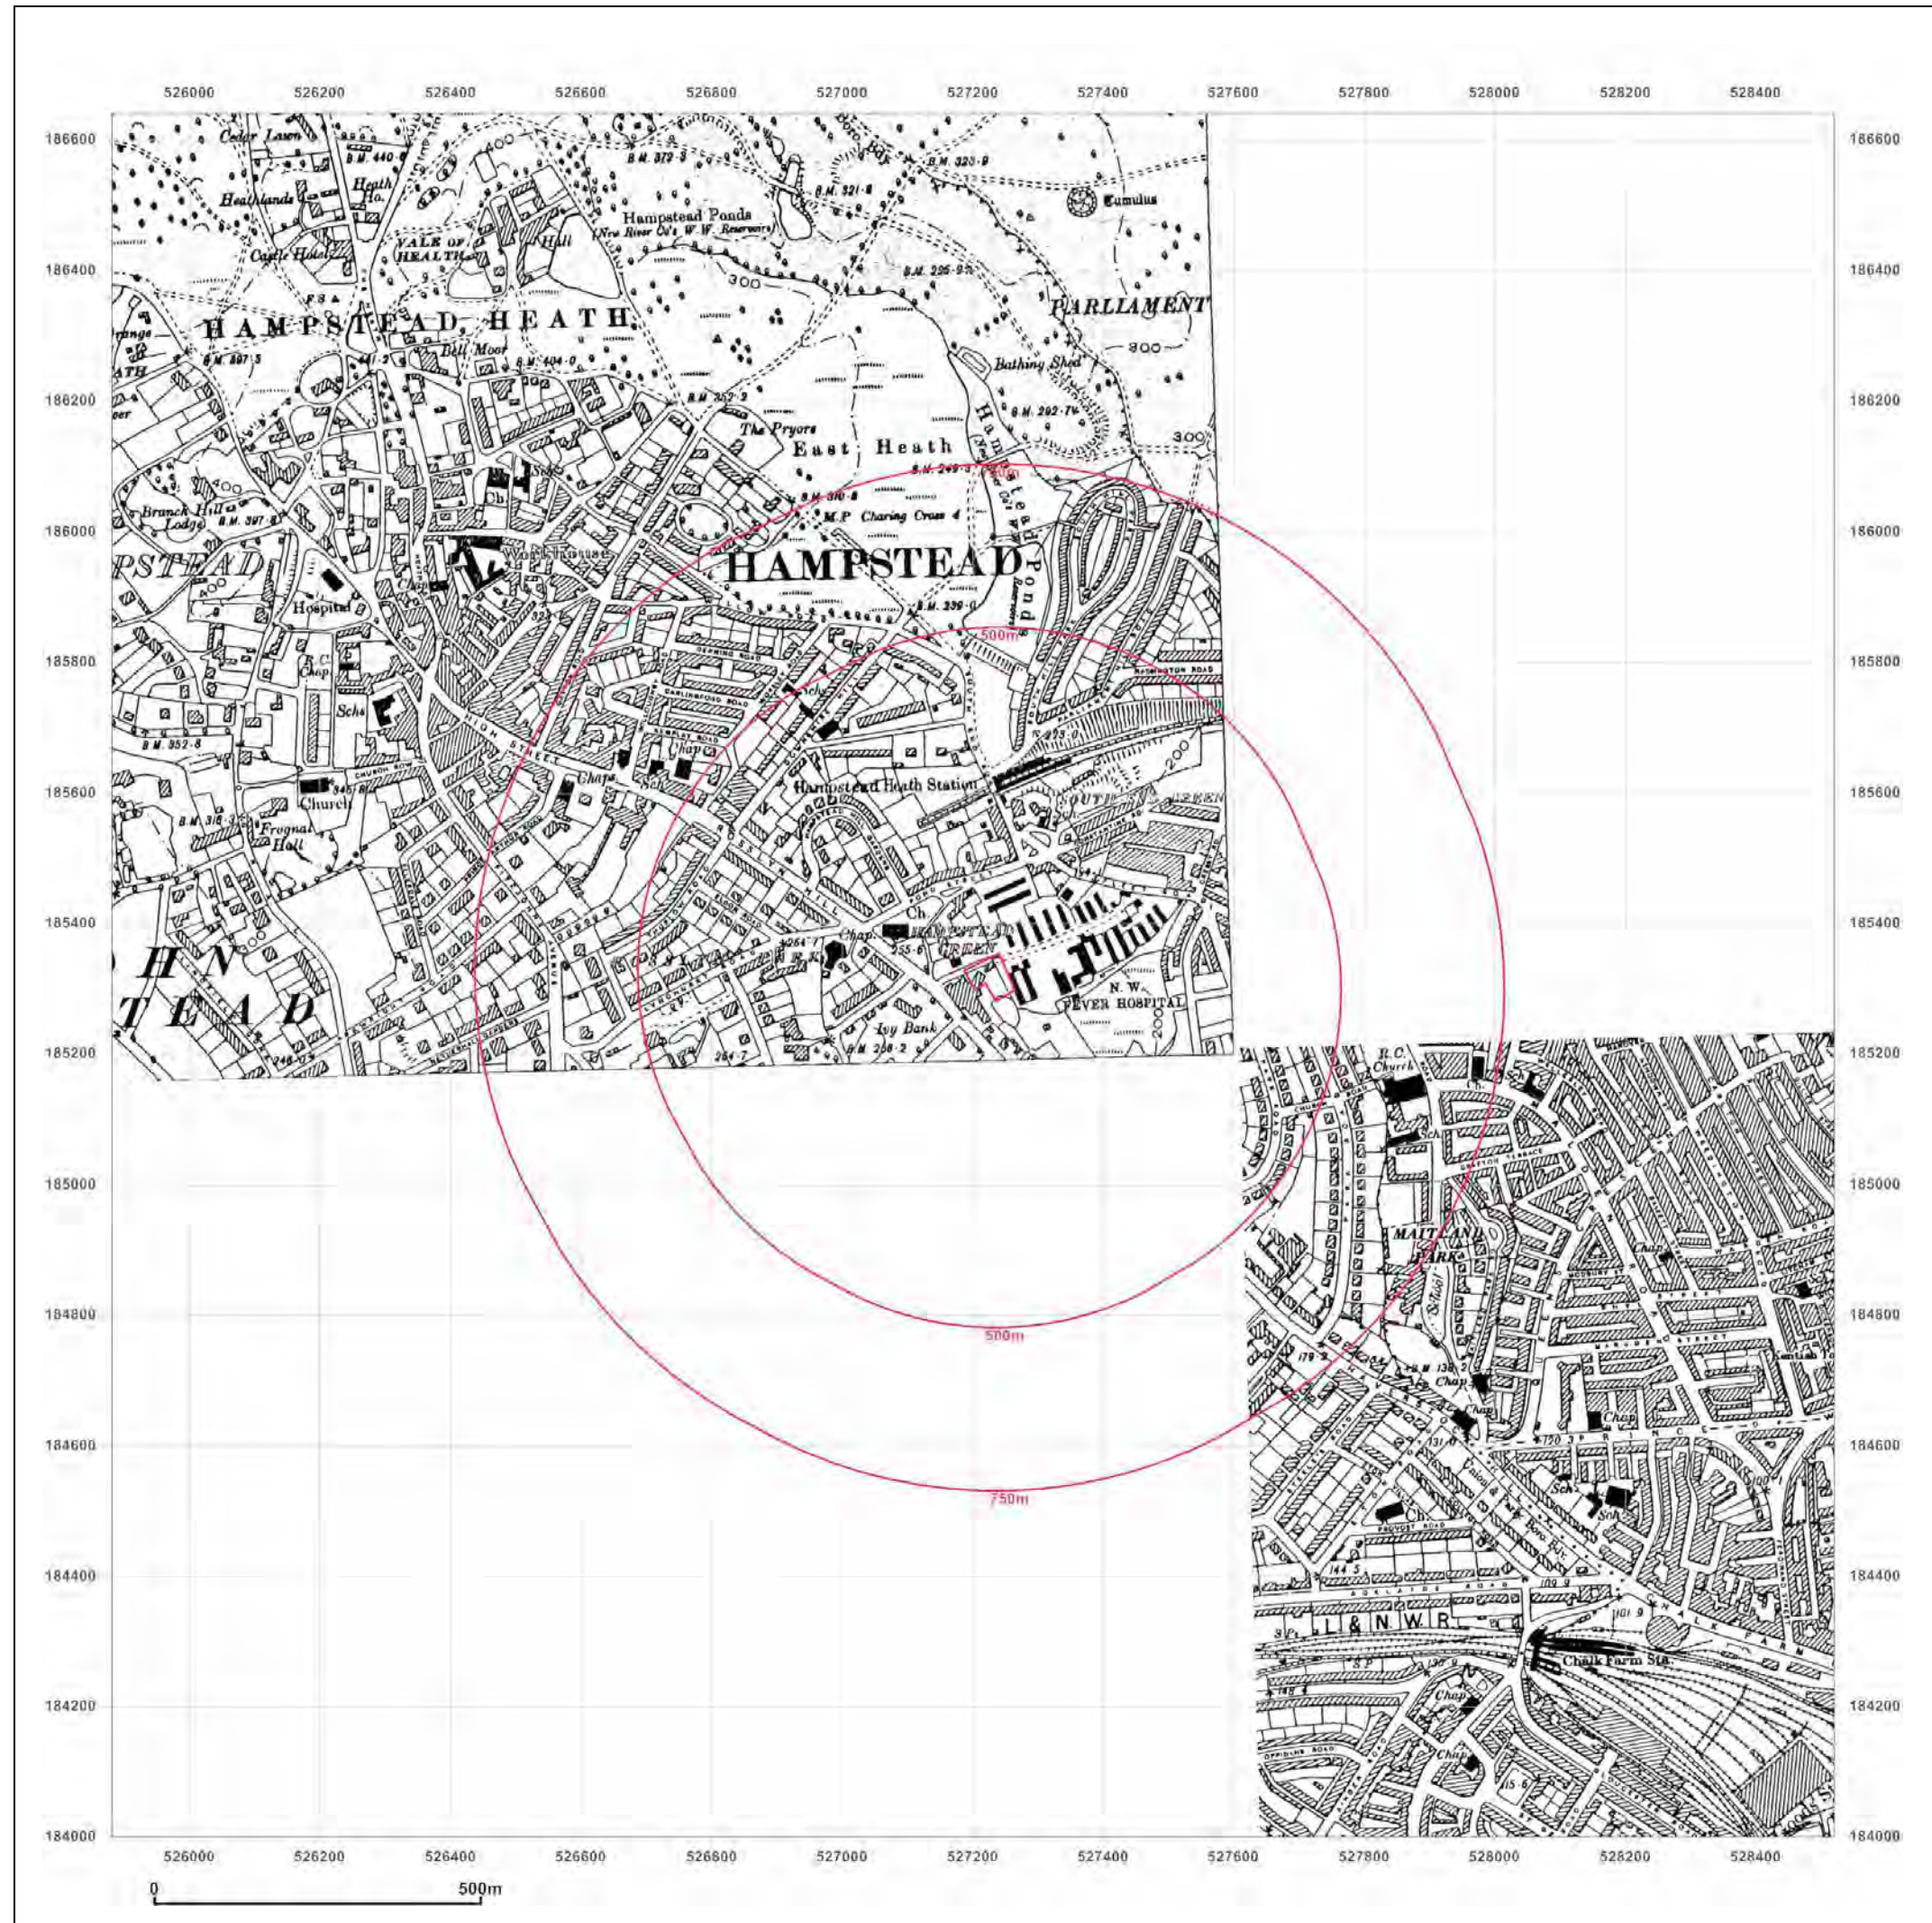

Surveyed N/A
Revised N/A
Edition N/A
Copyright N/A
Levelled N/A

Produced by
GroundSure Environmental Insight
www.groundsure.com

Supplied by:
www.centremapslive.com
Groundsure@centremaps.com

© Crown copyright and database rights 2013 Ordnance Survey 100035207

Production date: 05 March 2014

To view map legend click here [Legend](#)