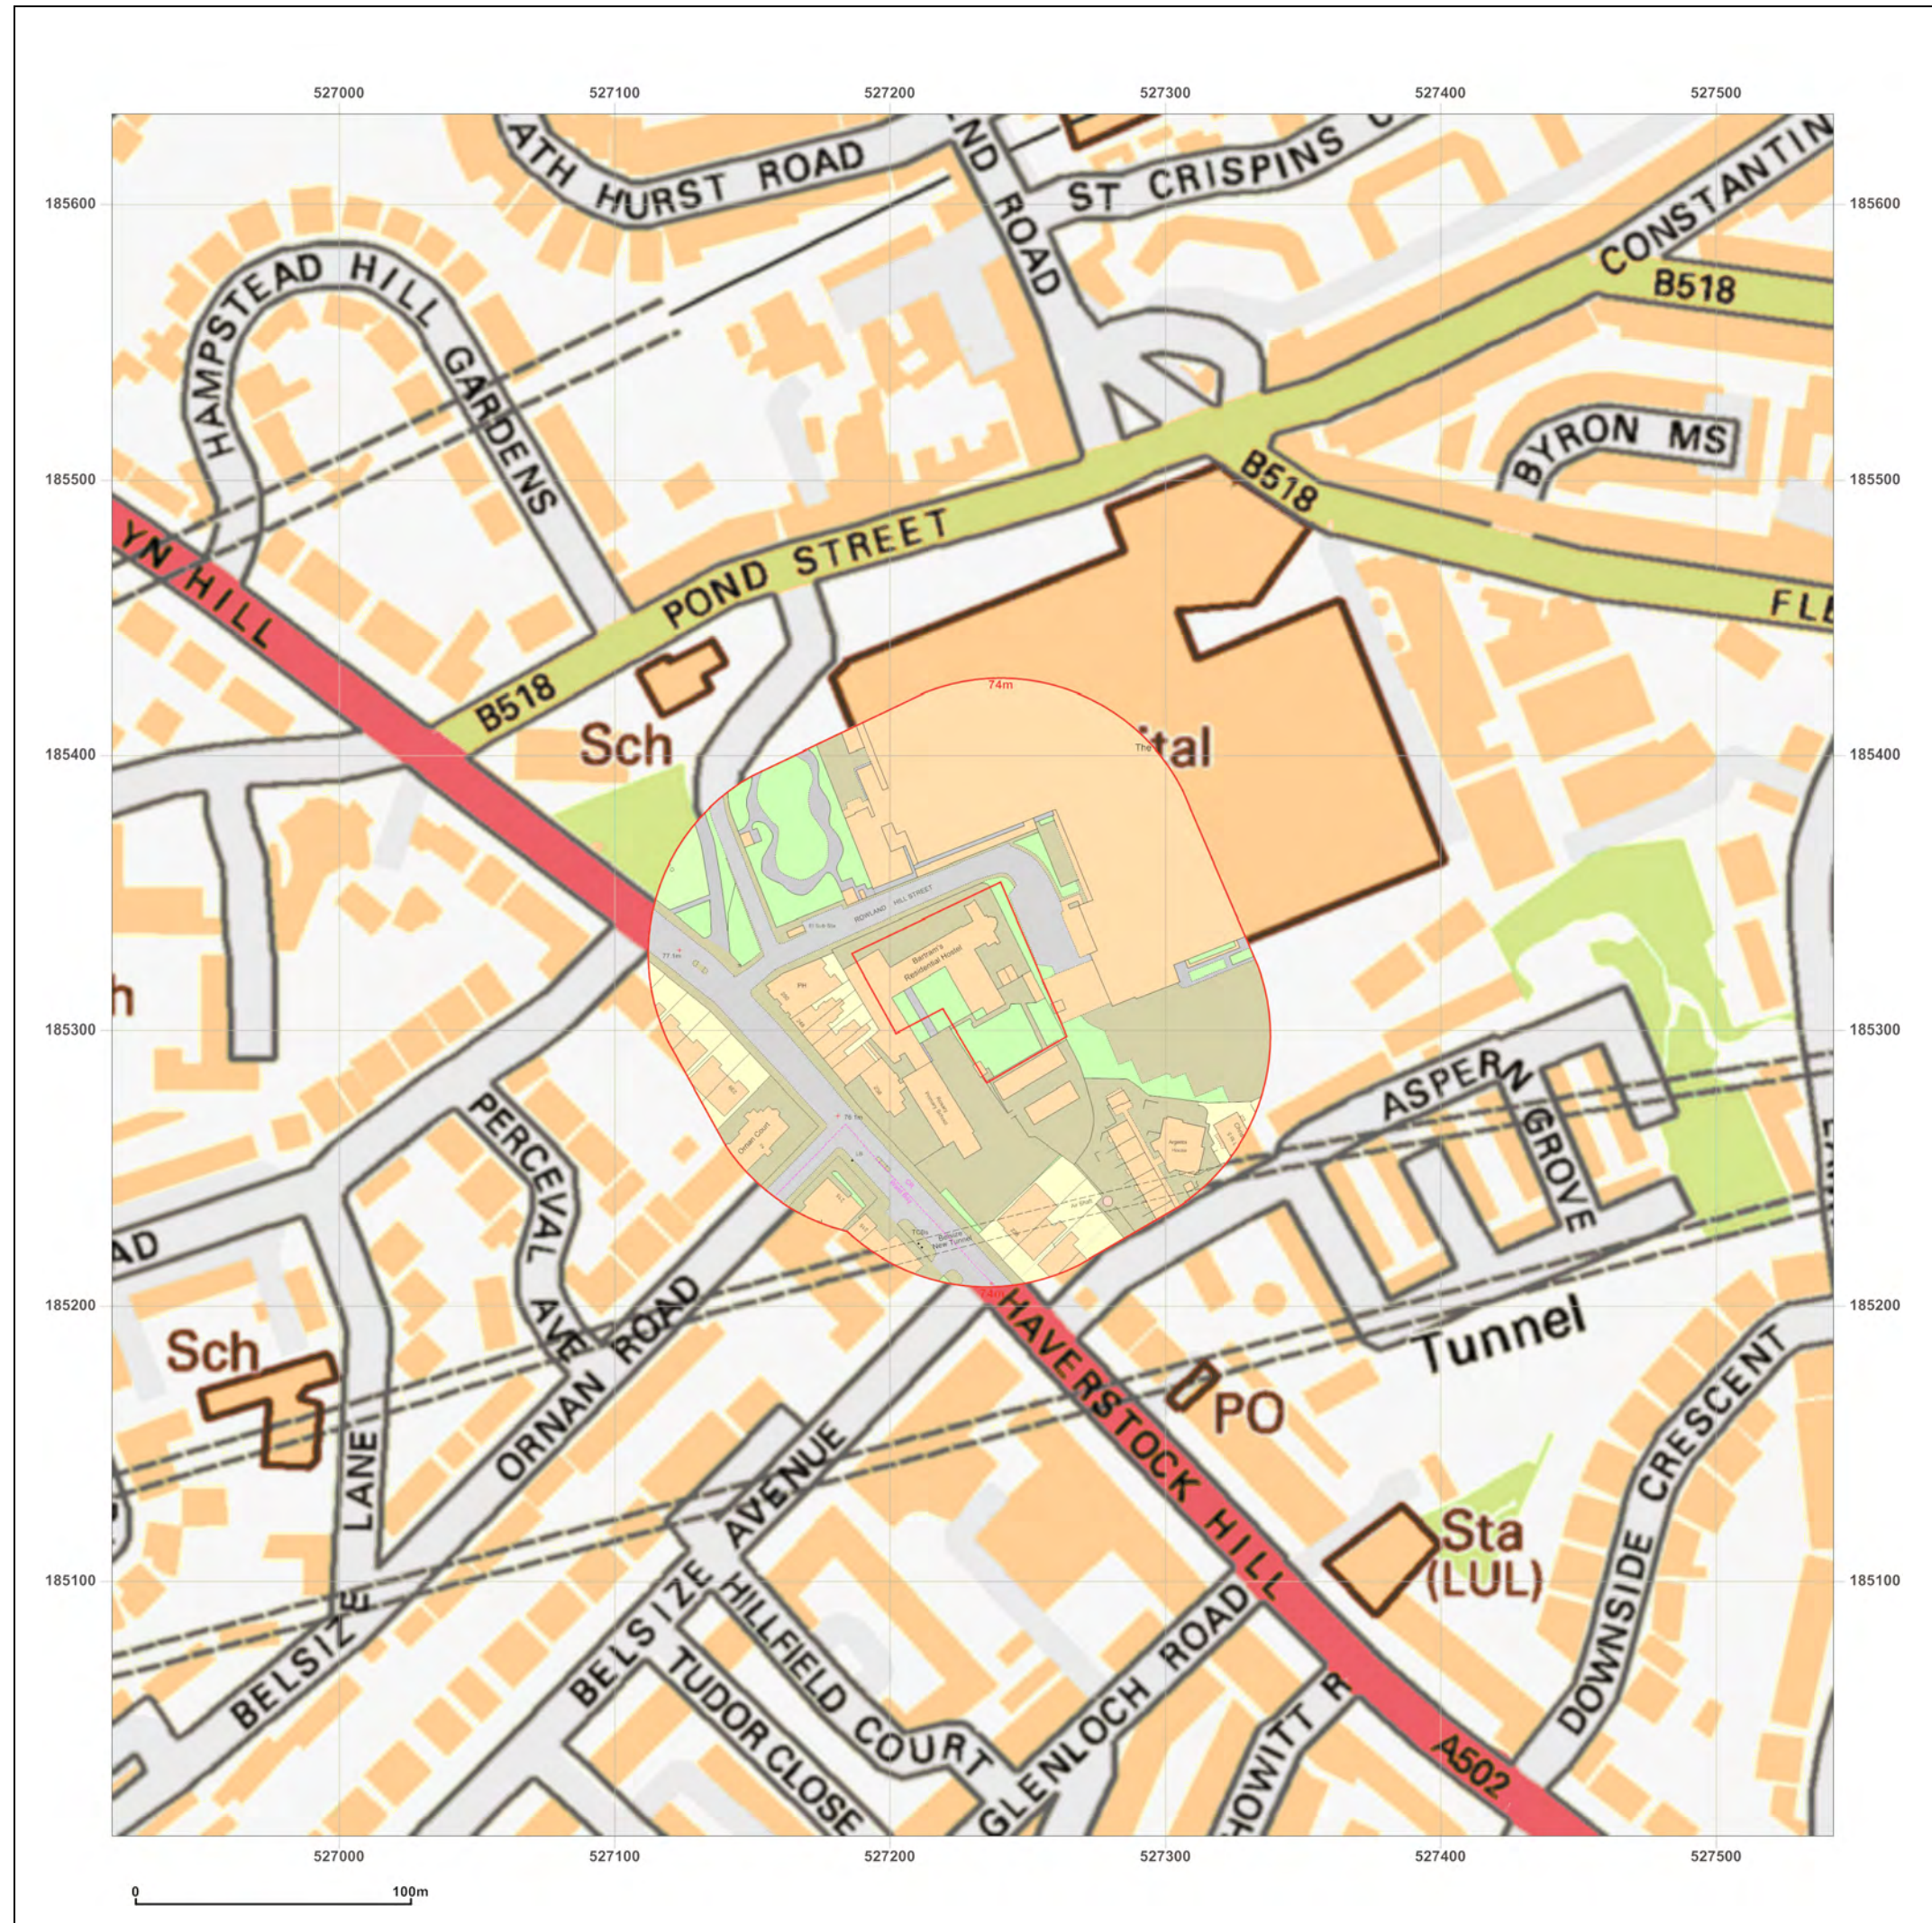

Produced by GroundSure Environmental Insight
www.groundsure.com

Supplied by:
www.centremapslive.com
Groundsure@centremaps.com

© Crown copyright and database rights 2013 Ordnance Survey 100035207

Production date: 05 March 2014

To view map legend click here [Legend](#)