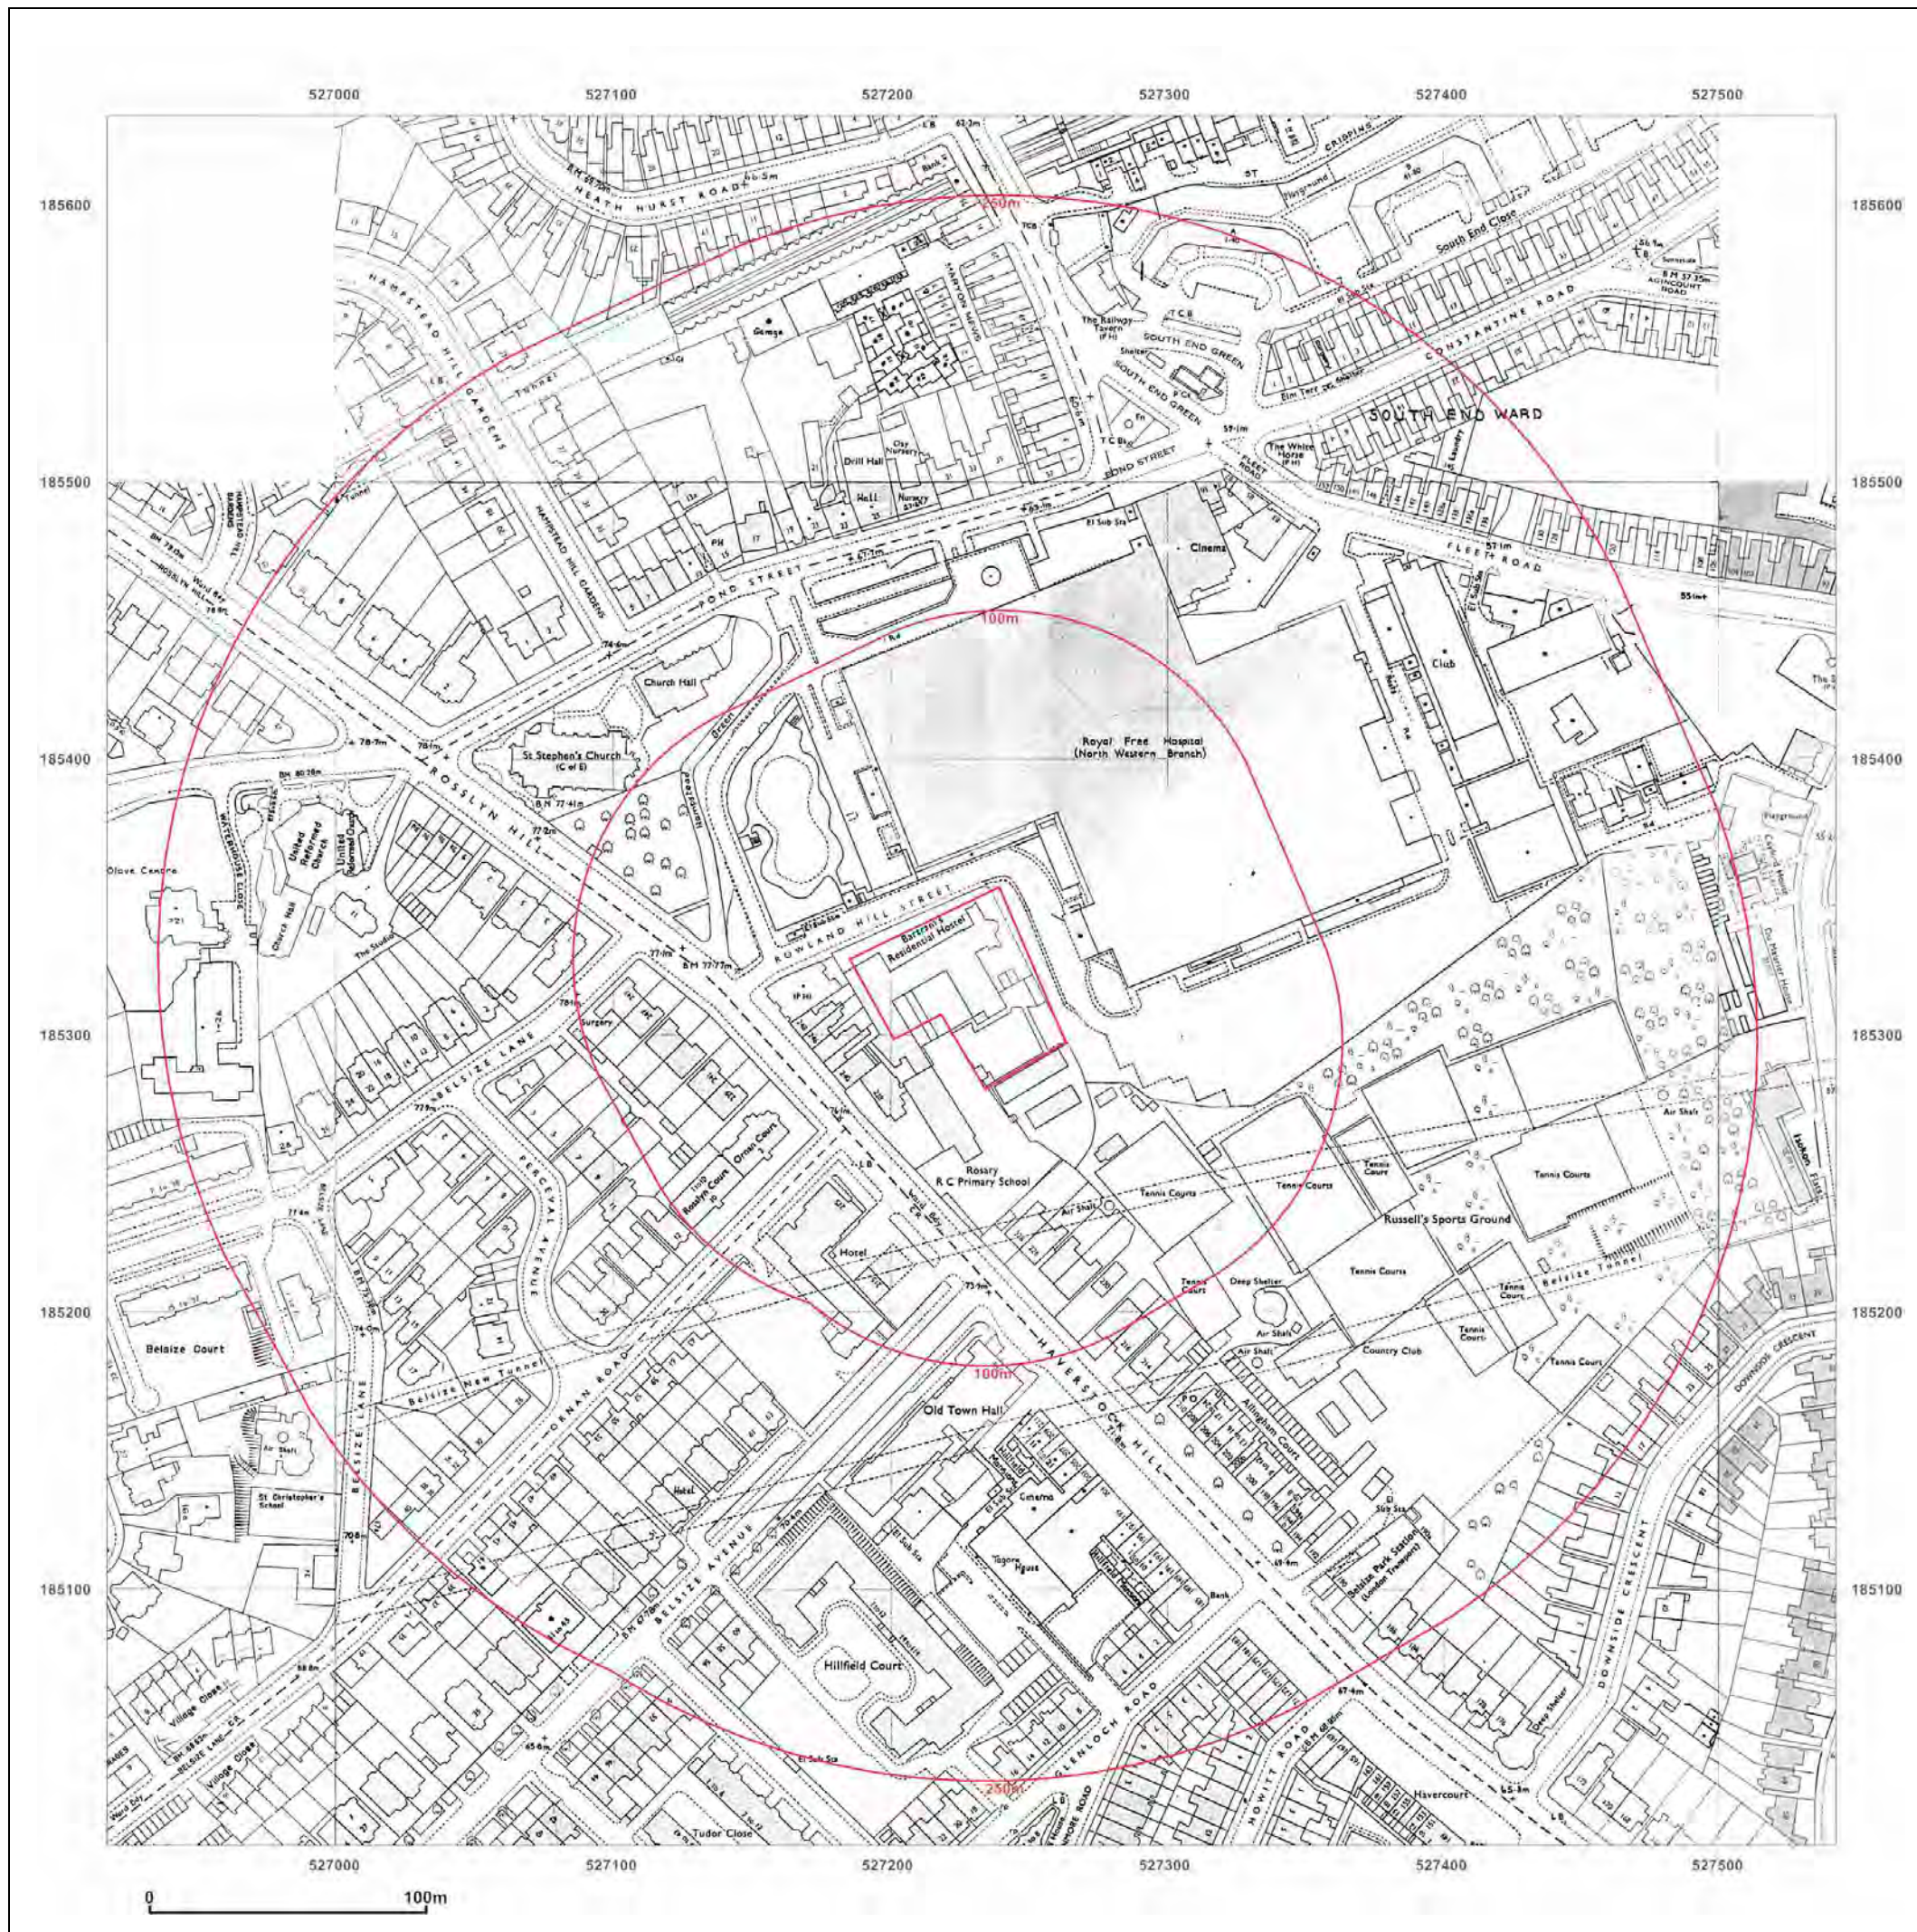

Site Details:

CONVENT OF THE SISTERS
OF PROVIDENCE, BARTRAMS
CONVENT HOSTEL, ROWLAND
HILL STREET, LONDON, NW3
2AD

Client Ref: CG/08753/JJM01
Report Ref: CGL01-1325239
Grid Ref: 527230, 185320

Map Name: National Grid

Map date: 1981-1986

Scale: 1:1,250

Printed at: 1:2,500

Surveyed N/A
Revised N/A
Edition N/A
Copyright 1985
Levelled 1975

Surveyed 1976
Revised 1986
Edition N/A
Copyright 1986
Levelled 1976

Surveyed N/A
Revised N/A
Edition N/A
Copyright 1985
Levelled 1975

Surveyed N/A
Revised N/A
Edition N/A
Copyright 1981
Levelled 1975

Produced by
GroundSure Environmental Insight
www.groundsure.com

Ordnance
Survey
Licensed Partner

Supplied by:
www.centremapslive.com
Groundsure@centremaps.com

© Crown copyright and database rights 2013 Ordnance Survey 100035207

Production date: 05 March 2014

To view map legend click here [Legend](#)