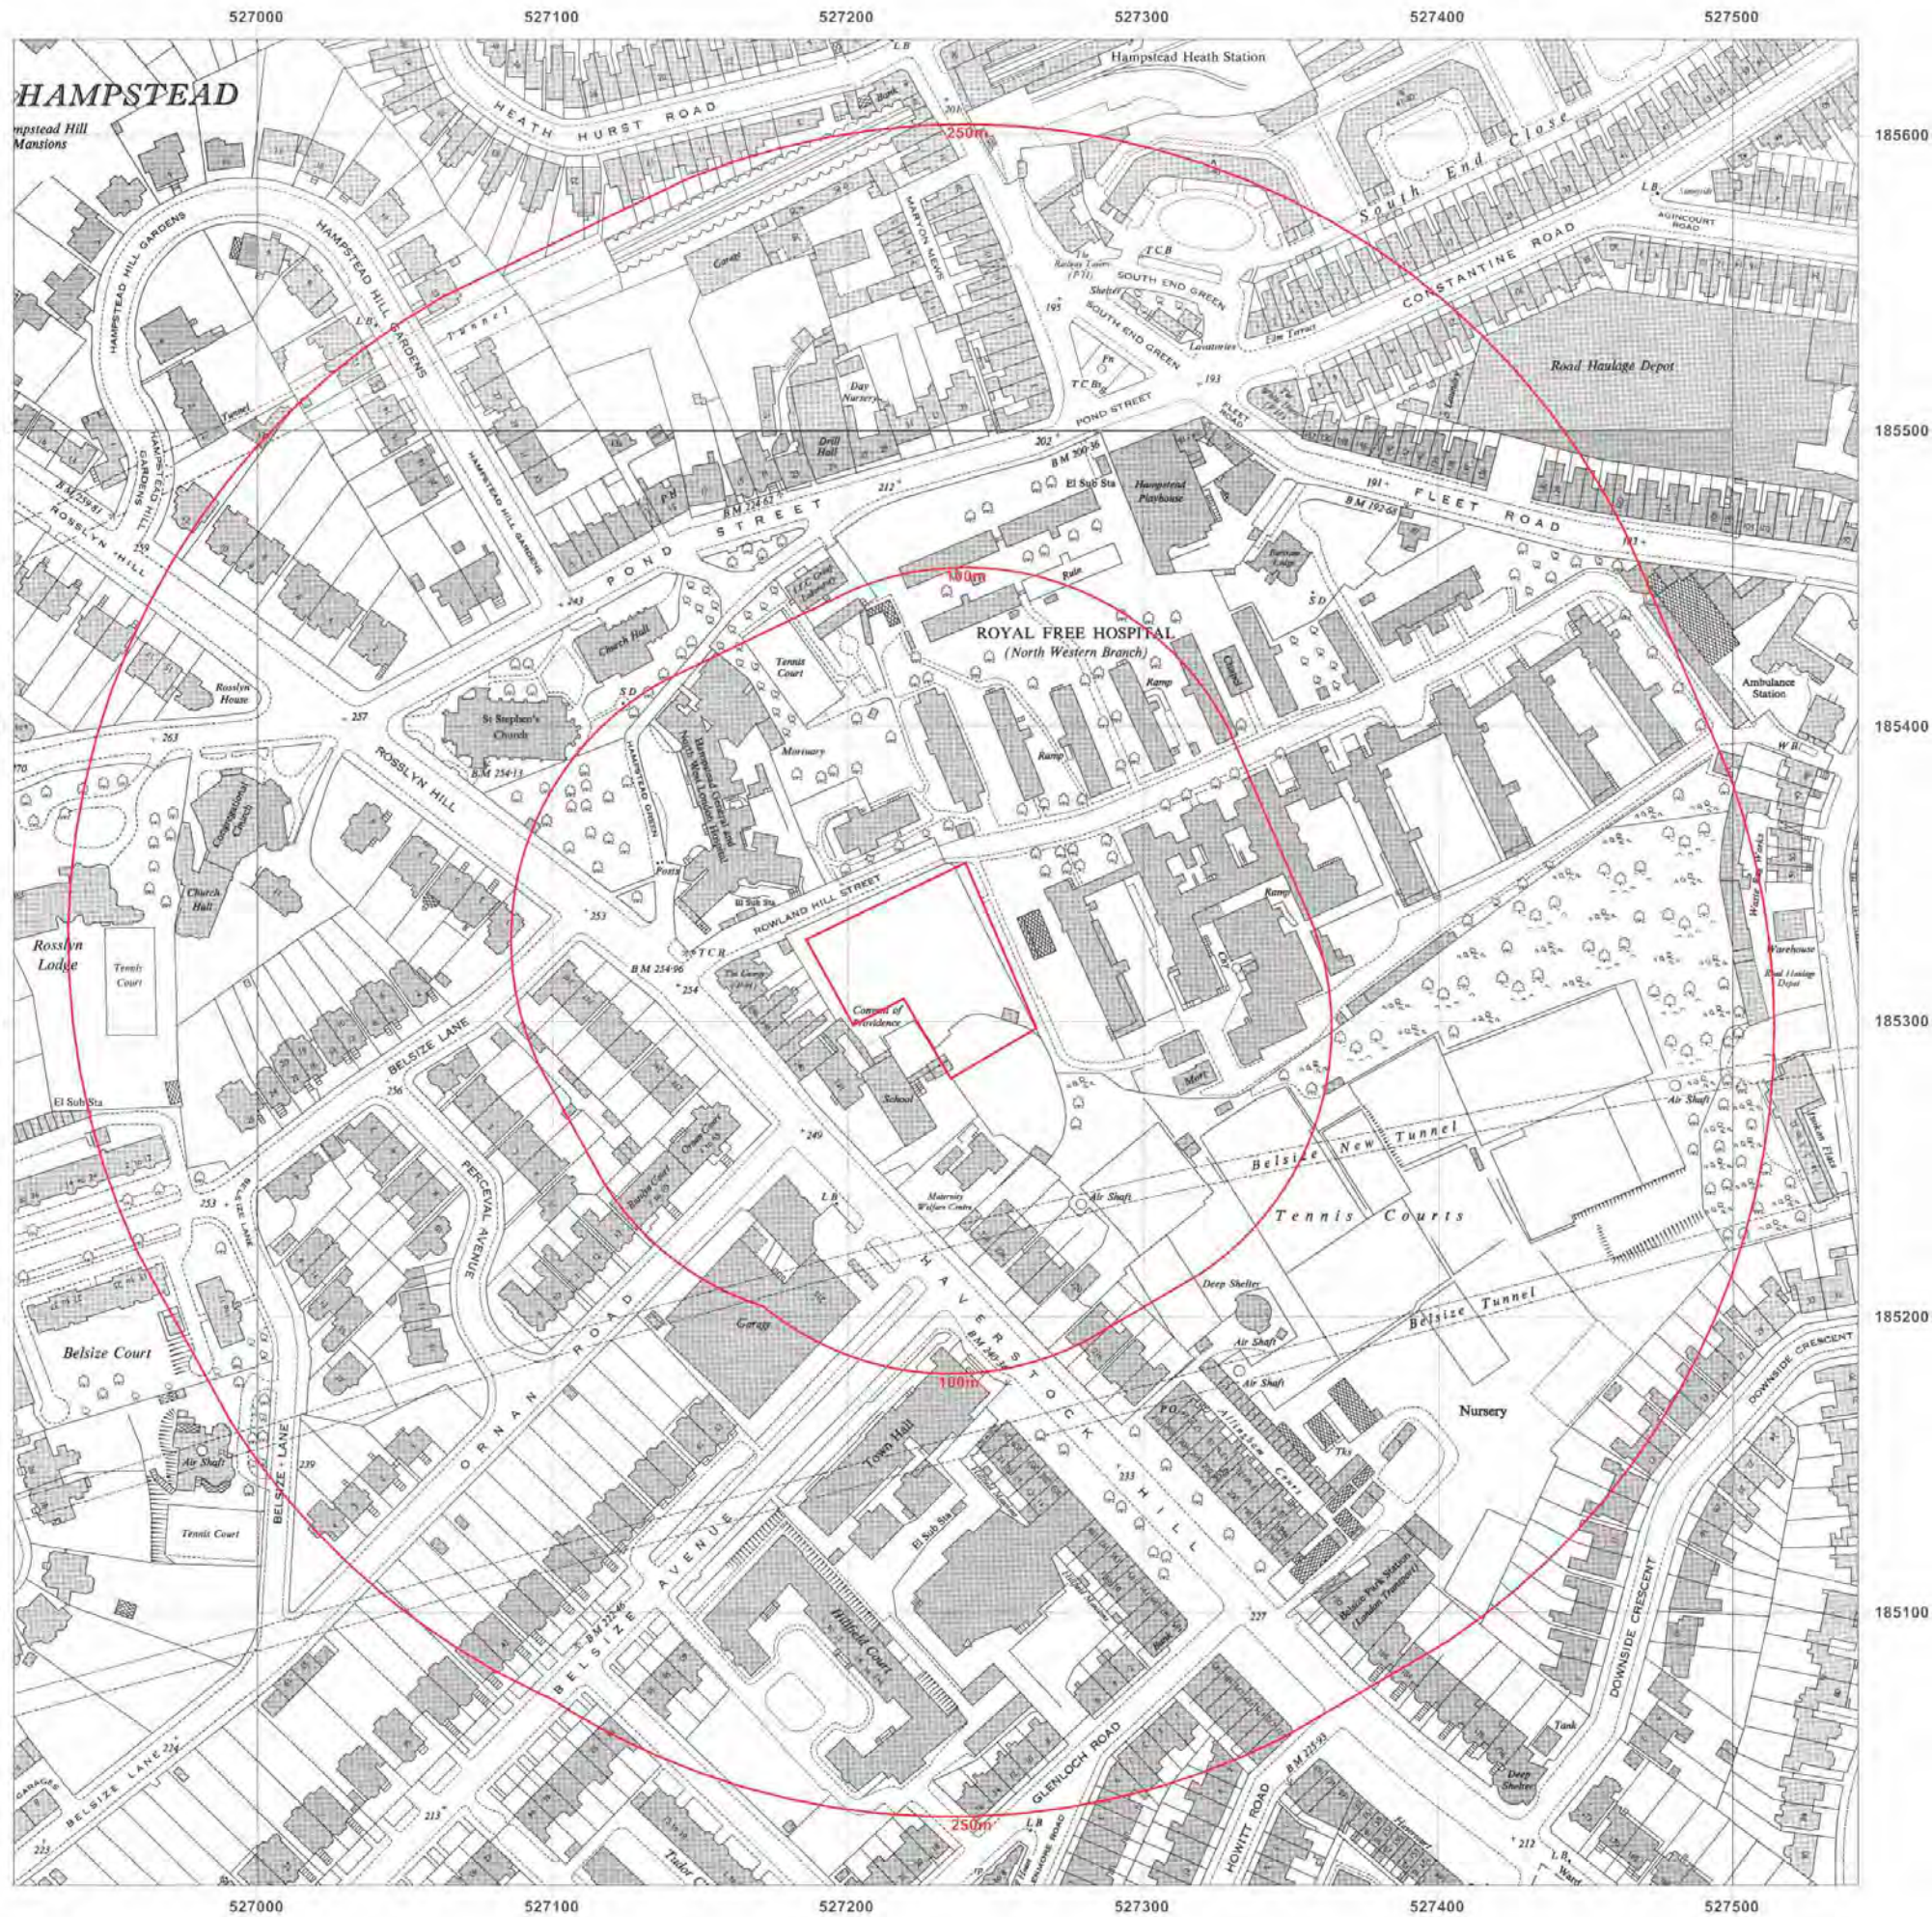

Produced by GroundSure Environmental Insight
www.groundsure.com

Licensed Partner
Supplied by:
www.centremapslive.com
Groundsure@centremaps.com

© Crown copyright and database rights 2013 Ordnance Survey 100035207

Production date: 05 March 2014

To view map legend click here [Legend](#)