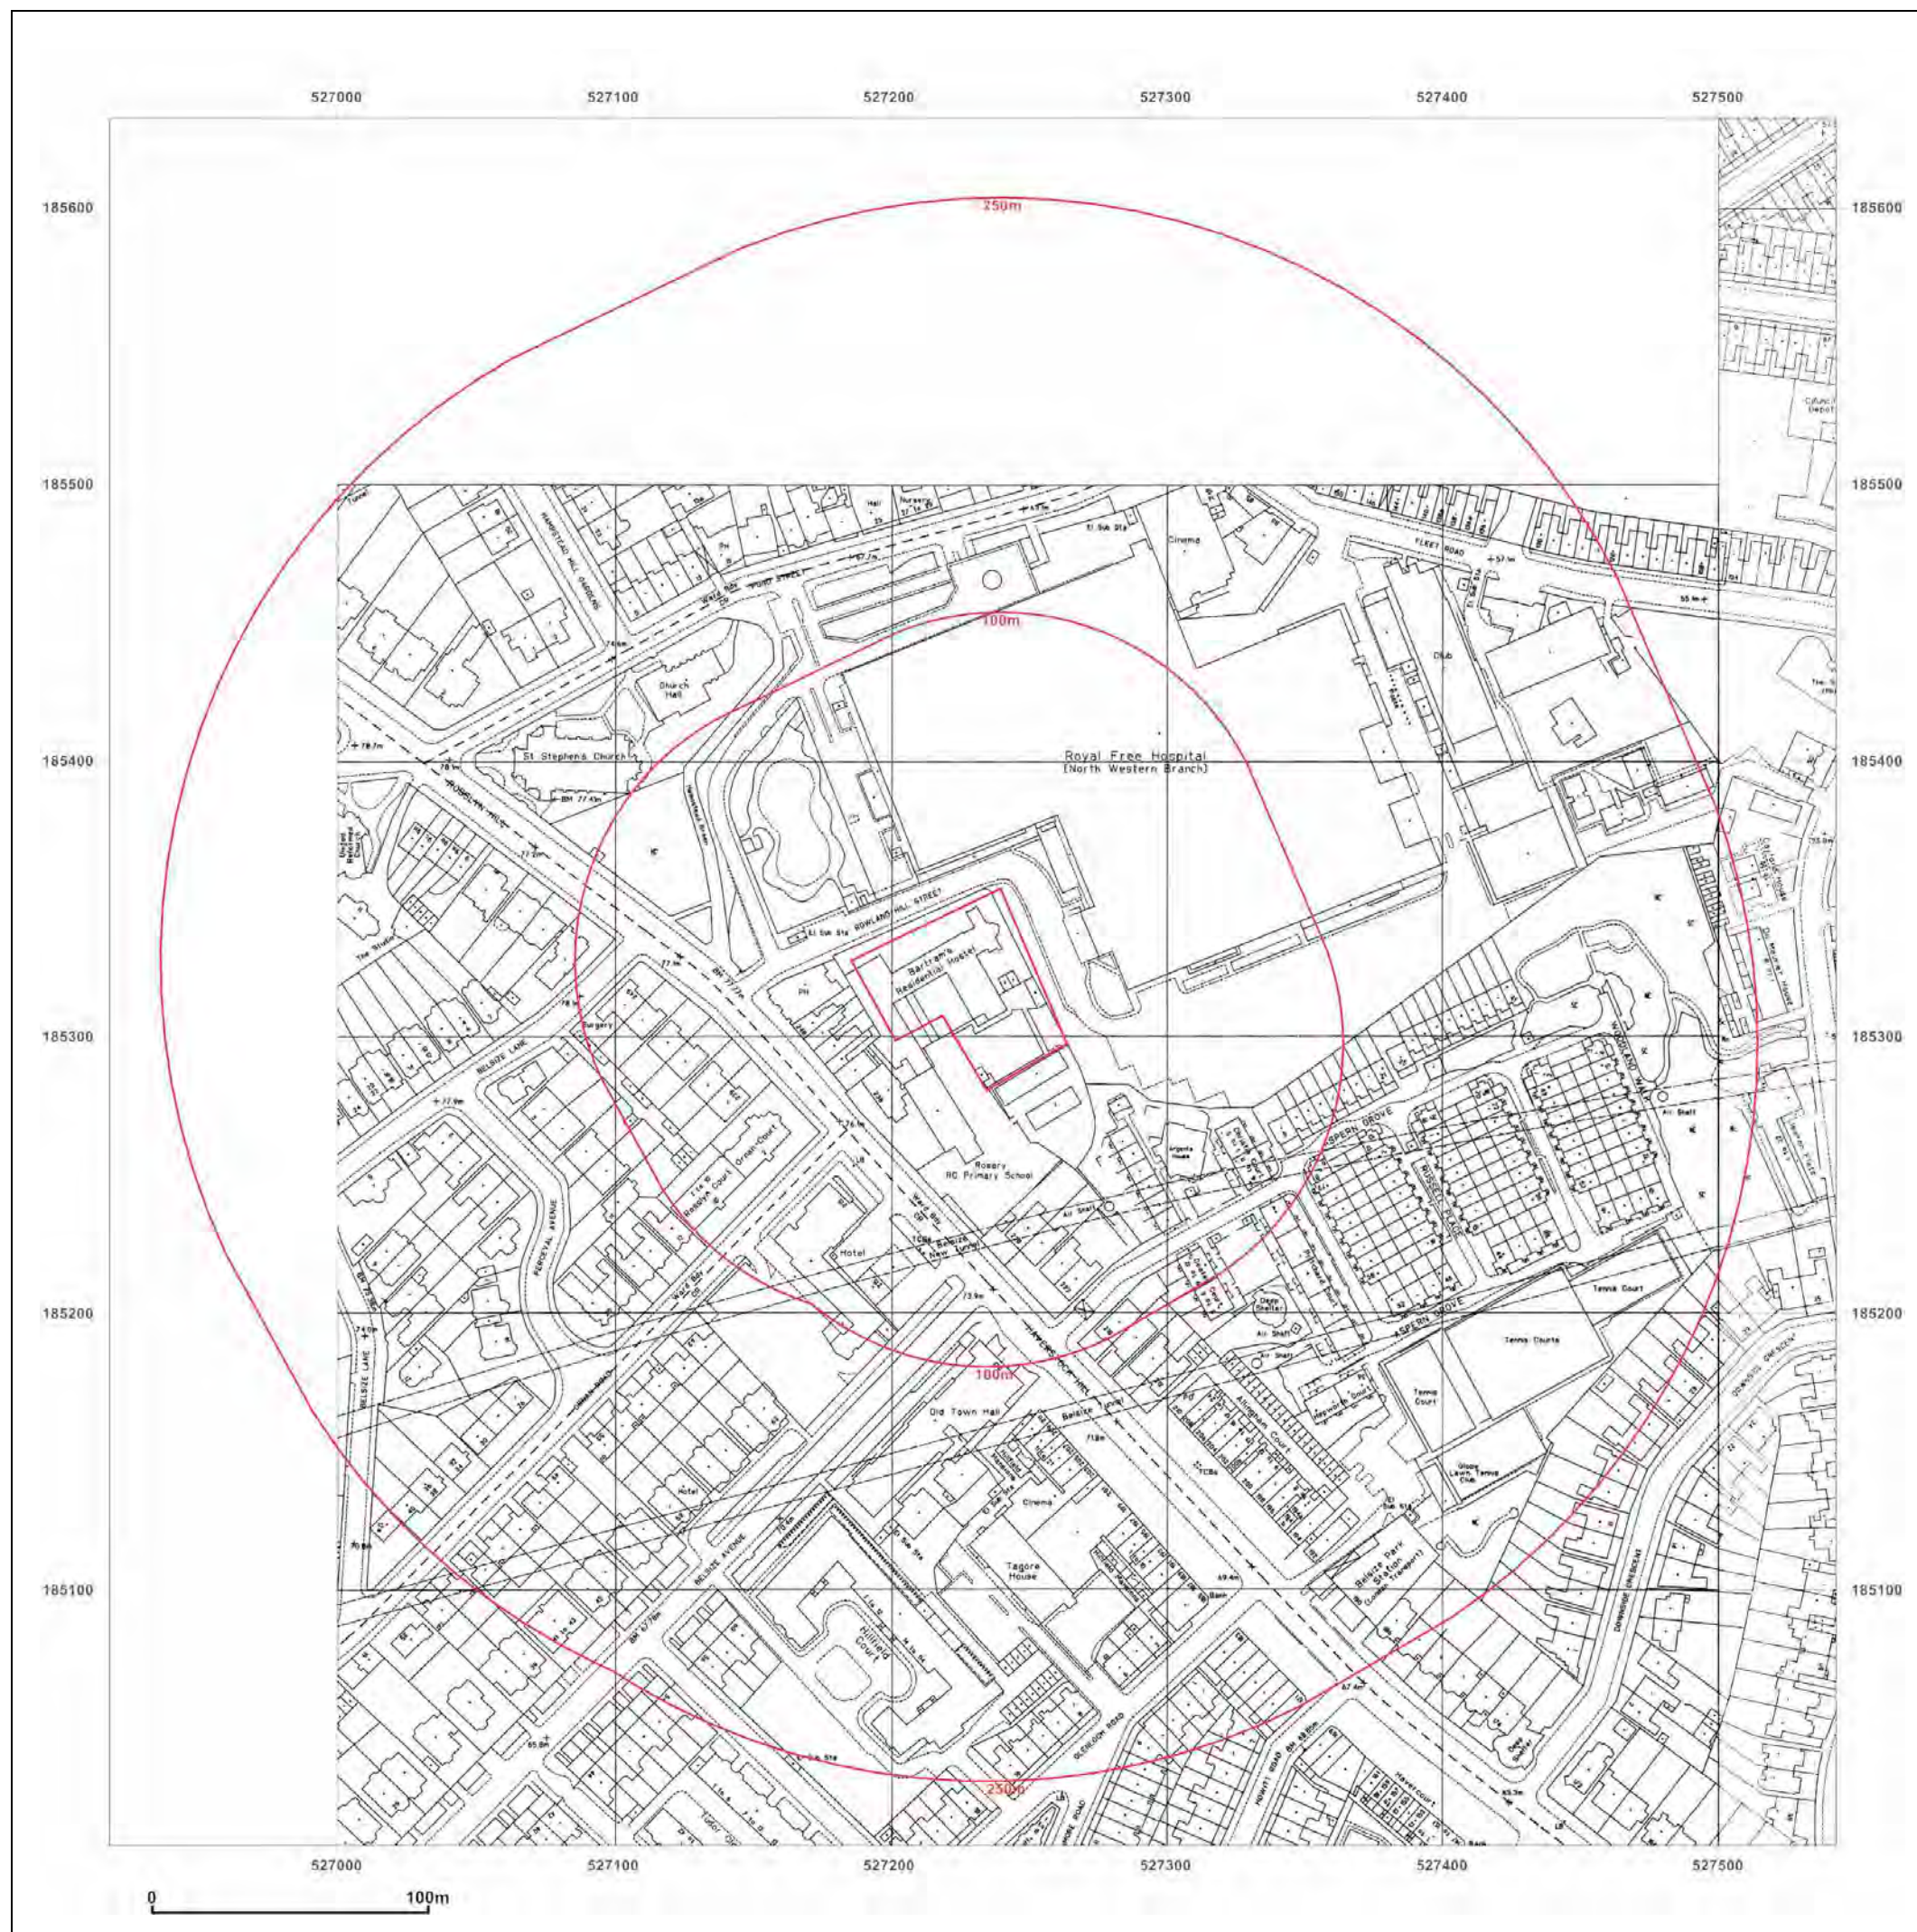

Site Details:

CONVENT OF THE SISTERS
OF PROVIDENCE, BARTRAMS
CONVENT HOSTEL, ROWLAND
HILL STREET, LONDON, NW3
2AD

Client Ref: CG/08753/JJM01
Report Ref: CGL01-1325239
Grid Ref: 527230, 185320

Map Name: National Grid

Map date: 1991-1993

Scale: 1:1,250

Printed at: 1:2,500

Surveyed N/A
Revised N/A
Edition N/A
Copyright 1991
Levelled N/A

Surveyed N/A
Revised N/A
Edition N/A
Copyright 1993
Levelled N/A

Produced by
GroundSure Environmental Insight
www.groundsure.com

Supplied by:
www.centremapslive.com
Groundsure@centremaps.com

© Crown copyright and database rights 2013 Ordnance Survey 100035207

Production date: 05 March 2014

To view map legend click here [Legend](#)