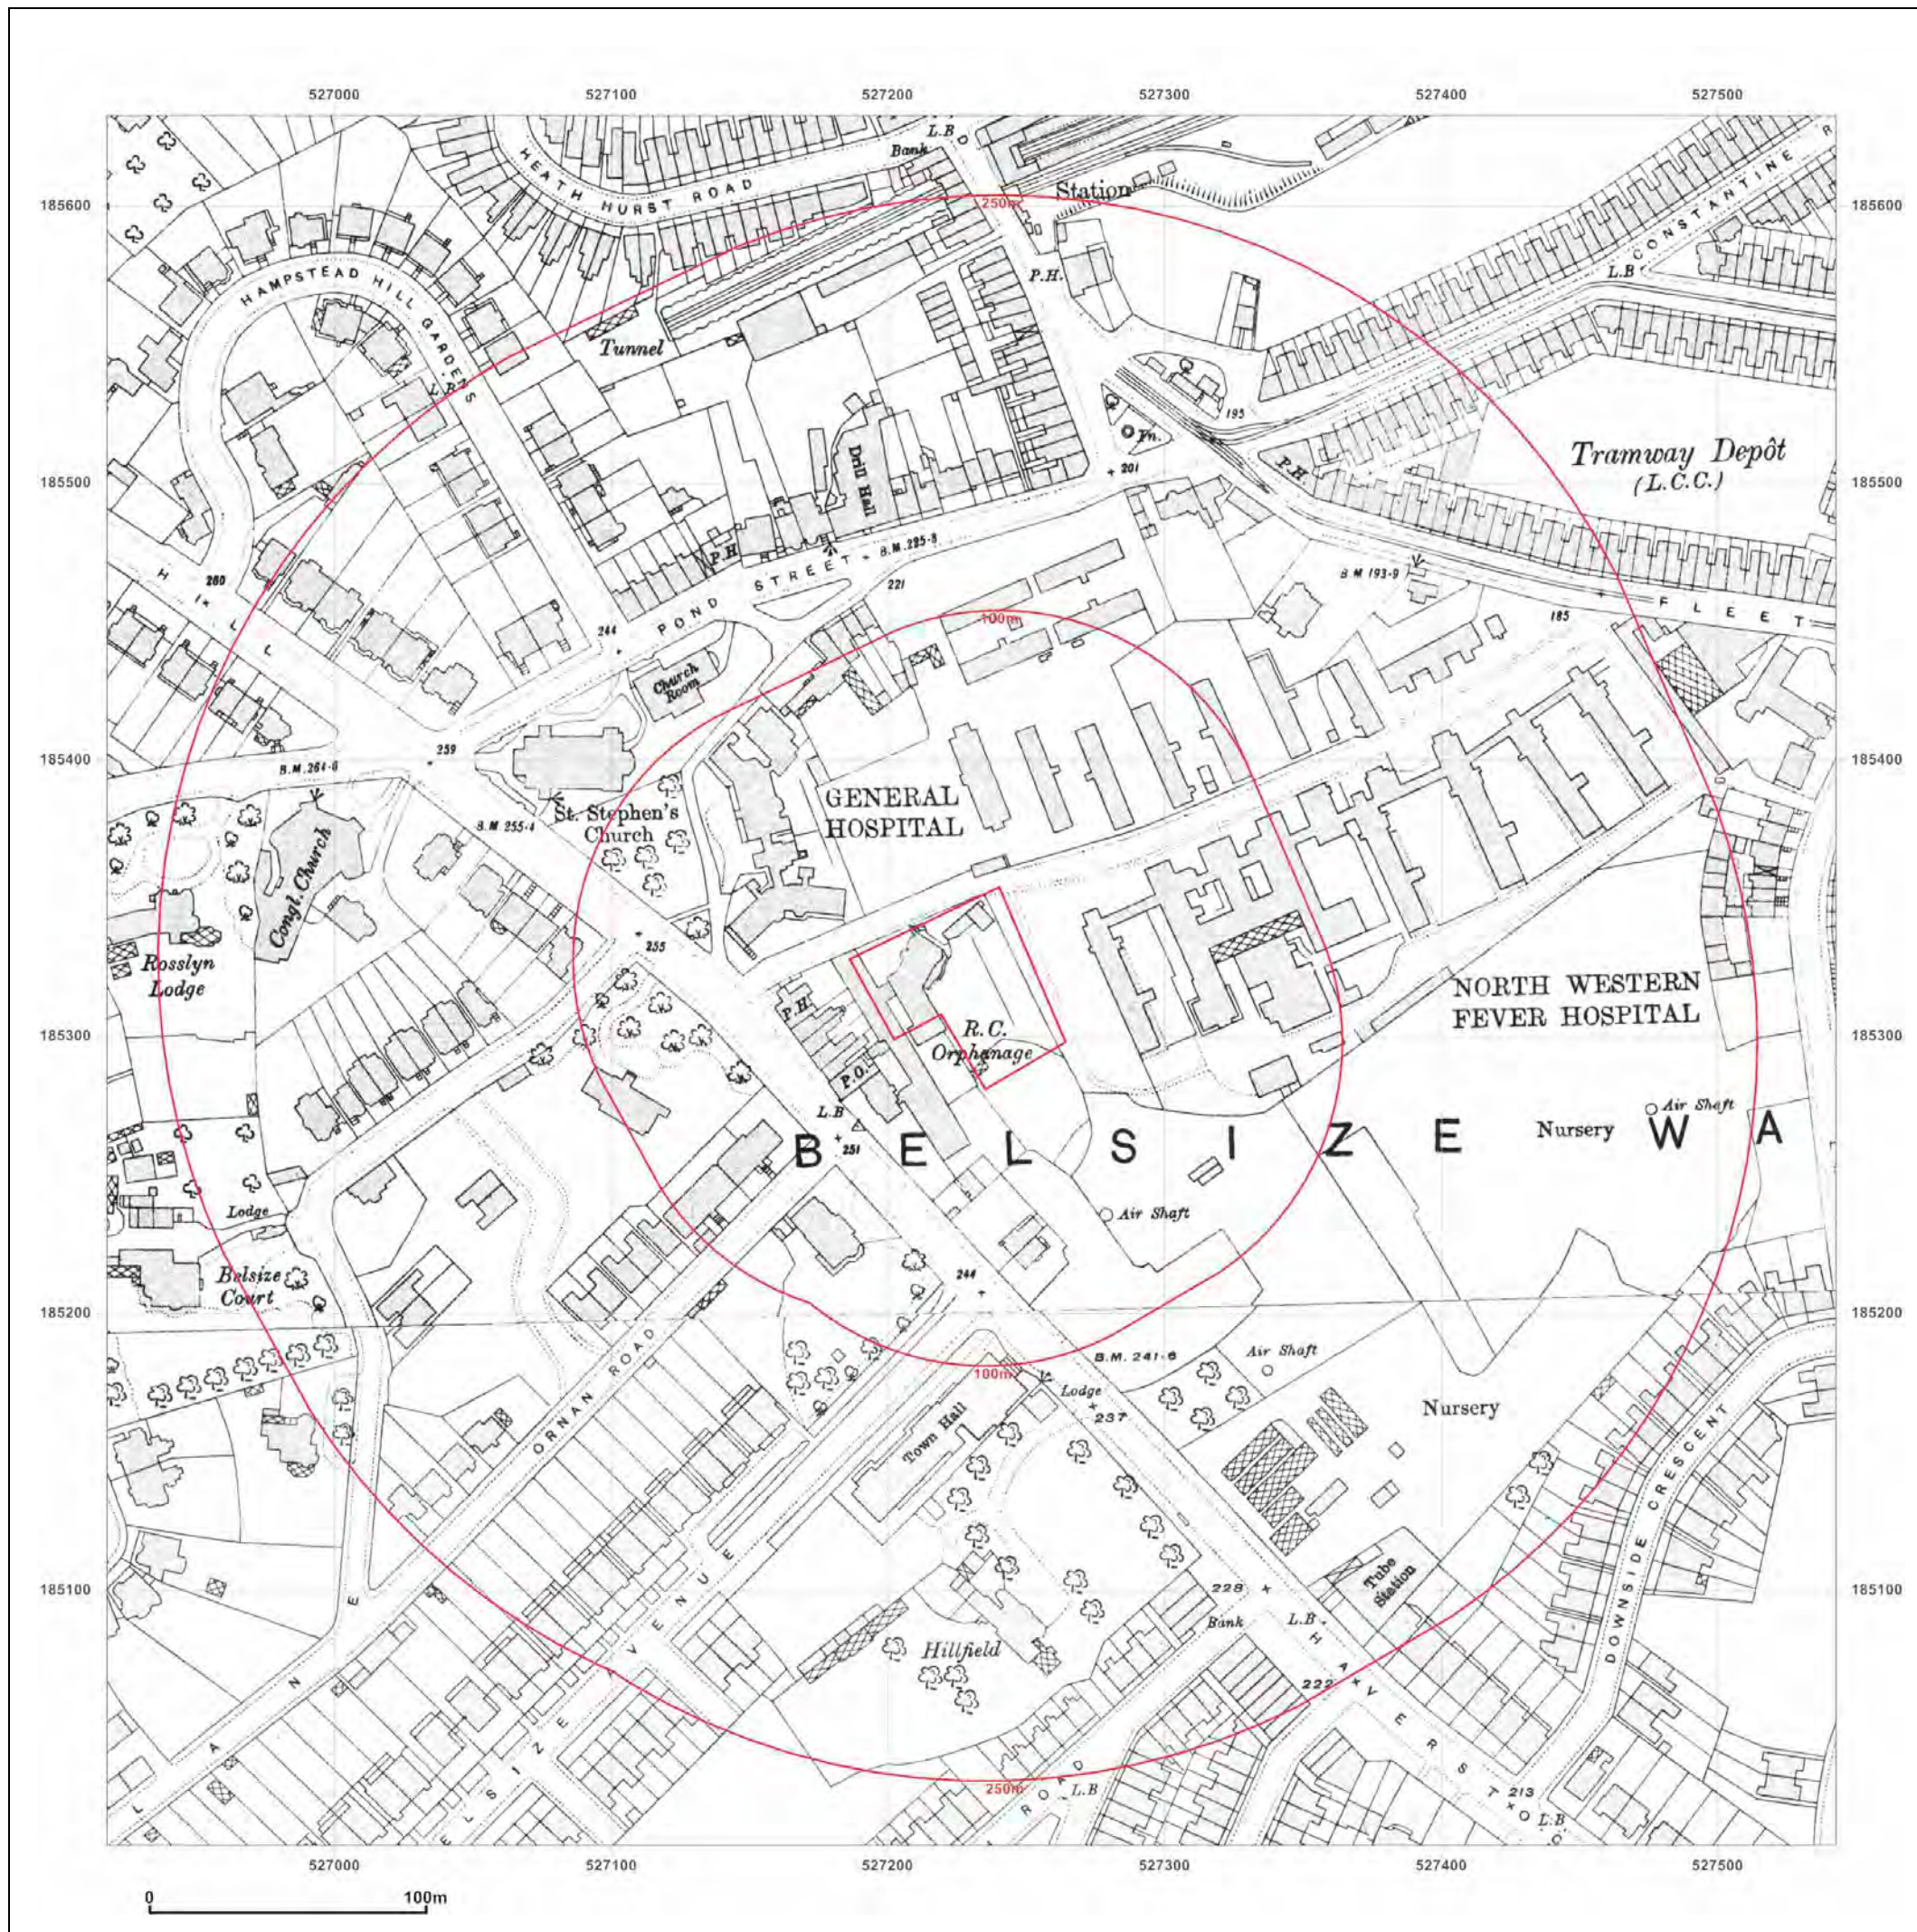

Production date: 05 March 2014

To view map legend click here [Legend](#)

Site Details:

CONVENT OF THE SISTERS
OF PROVIDENCE, BARTRAMS
CONVENT HOSTEL, ROWLAND
HILL STREET, LONDON, NW3
2AD

Client Ref: CG/08753/JJM01
Report Ref: CGL01-1325239
Grid Ref: 527230, 185320