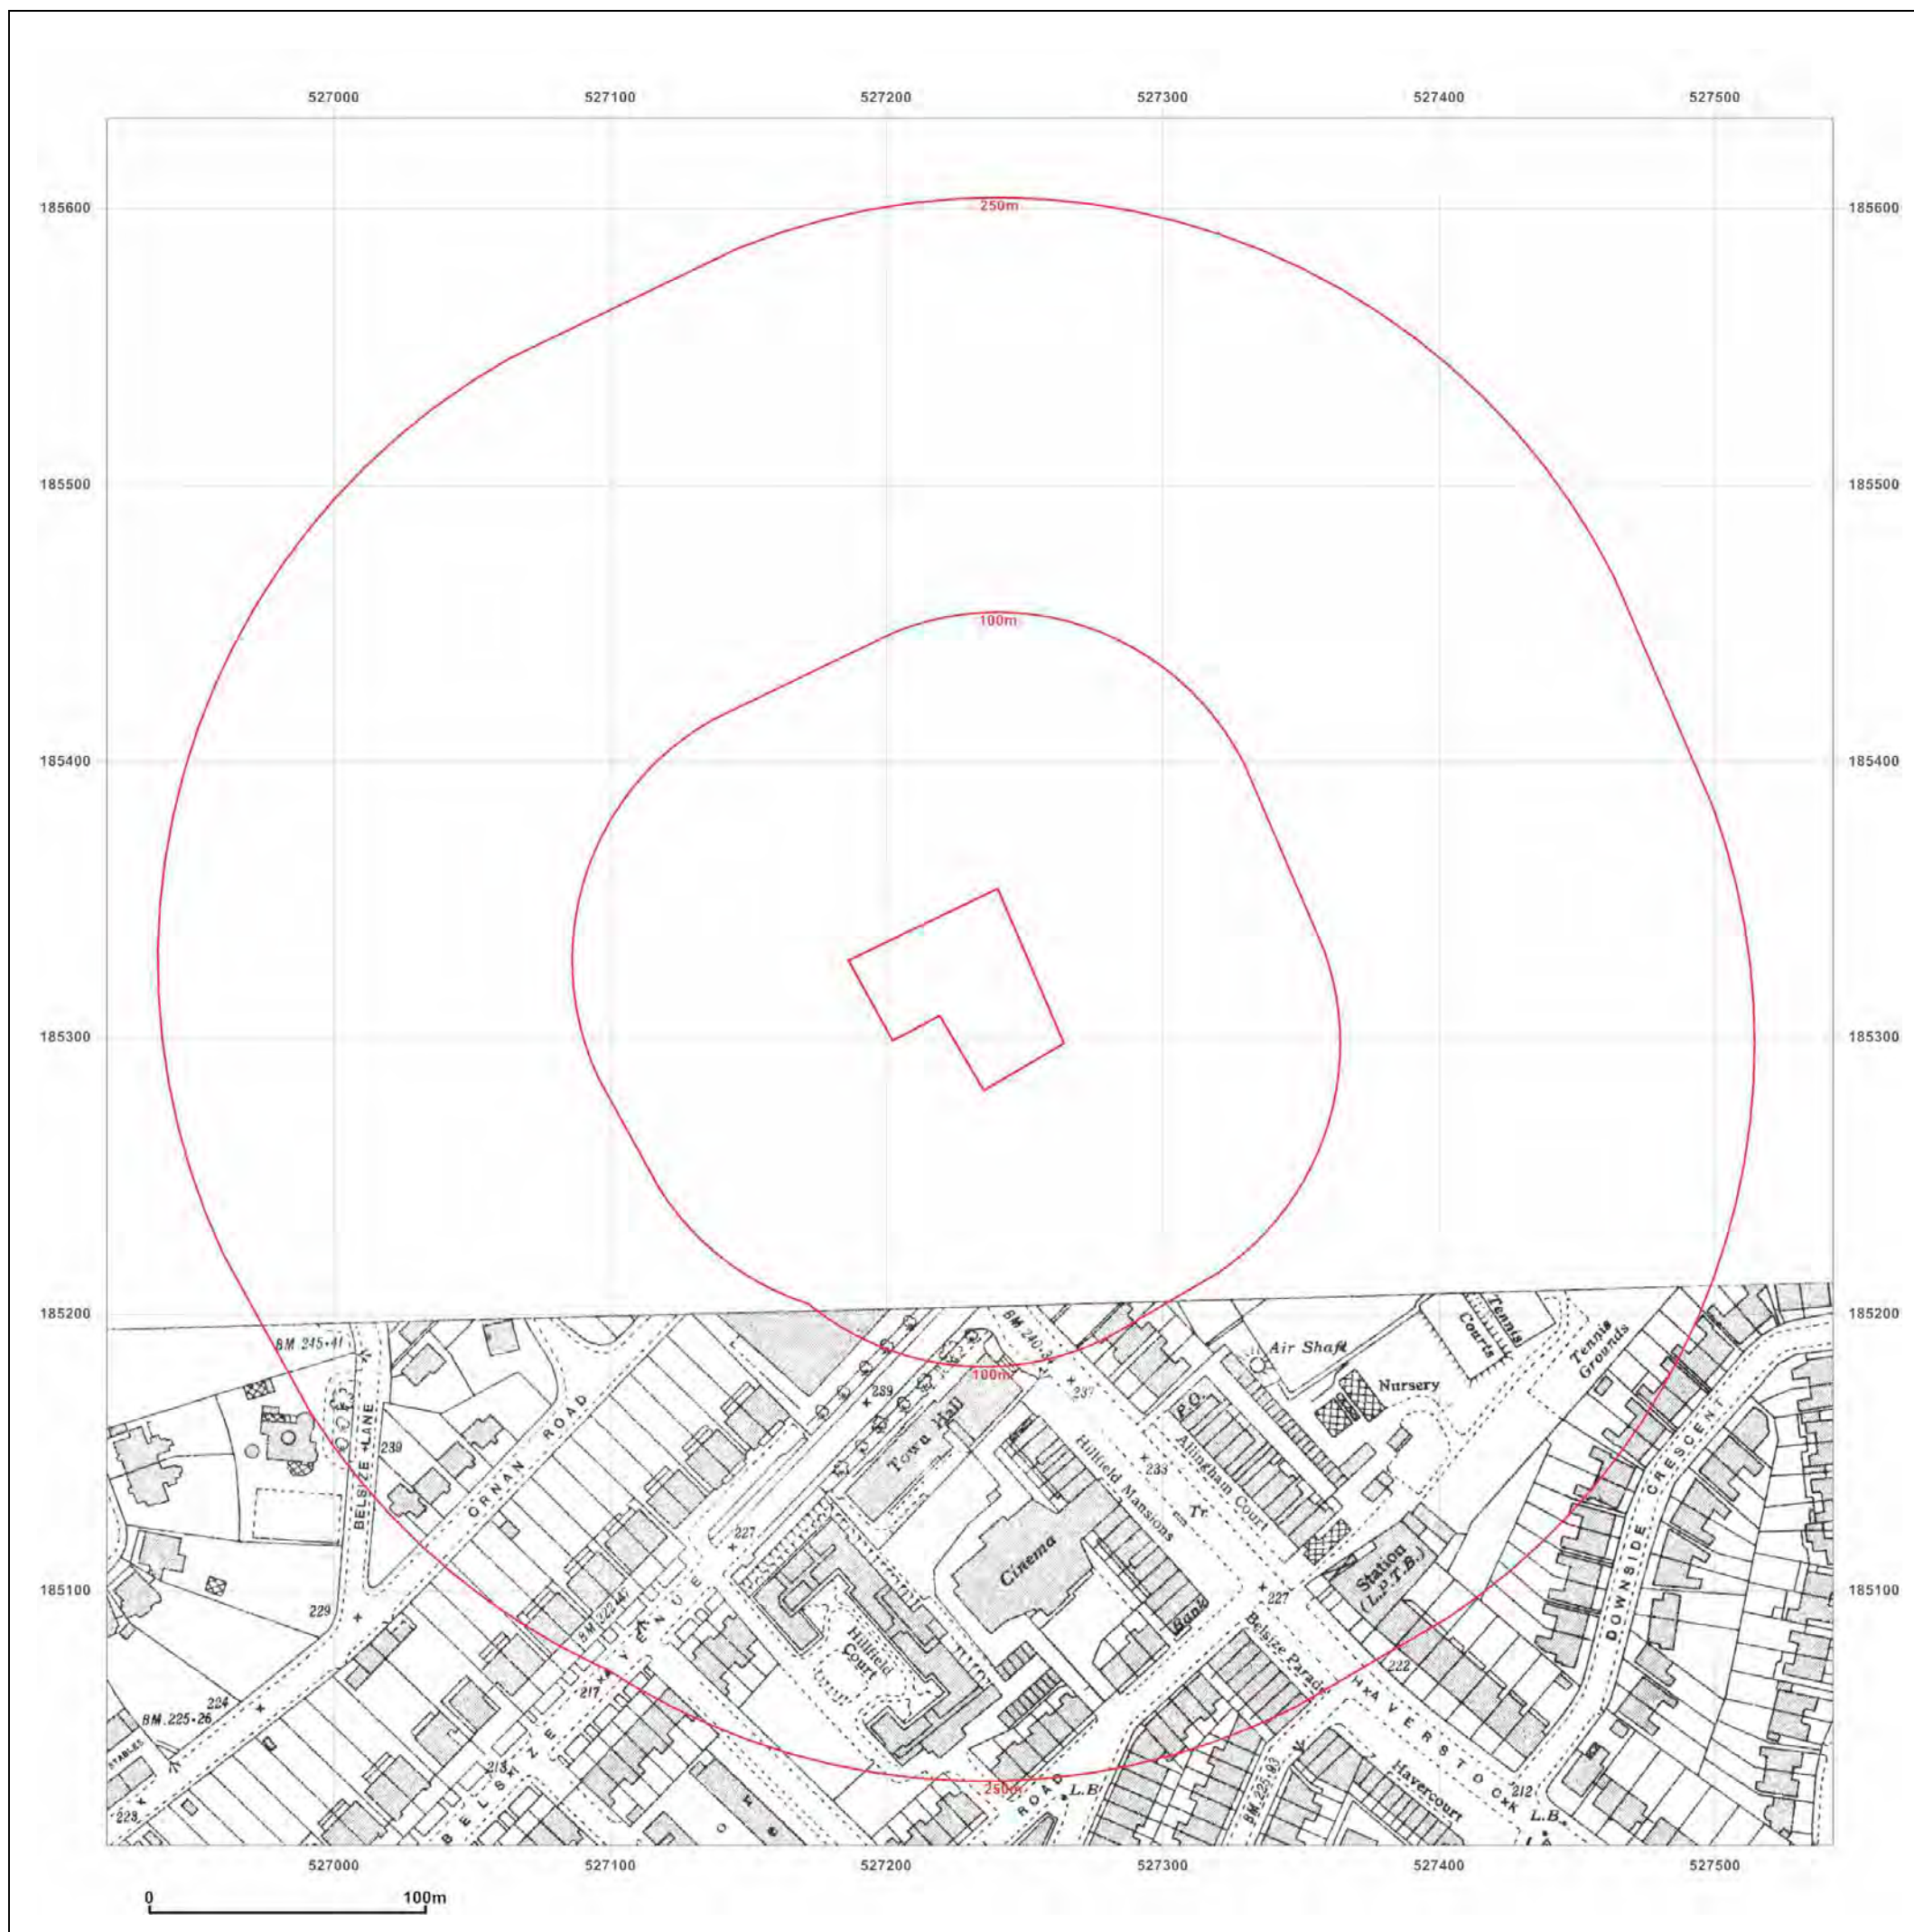

Site Details:

CONVENT OF THE SISTERS
OF PROVIDENCE, BARTRAMS
CONVENT HOSTEL, ROWLAND
HILL STREET, LONDON, NW3
2AD

Client Ref: CG/08753/JJM01
Report Ref: CGL01-1325239
Grid Ref: 527230, 185320

Map Name: County Series

Map date: 1935

Scale: 1:2,500

Printed at: 1:2,500

Surveyed 1935
Revised 1935
Edition N/A
Copyright N/A
Levelled N/A

Produced by
GroundSure Environmental Insight
www.groundsure.com

Supplied by:
www.centremapslive.com
Groundsure@centremaps.com

© Crown copyright and database rights 2013 Ordnance Survey 100035207

Production date: 05 March 2014

To view map legend click here [Legend](#)