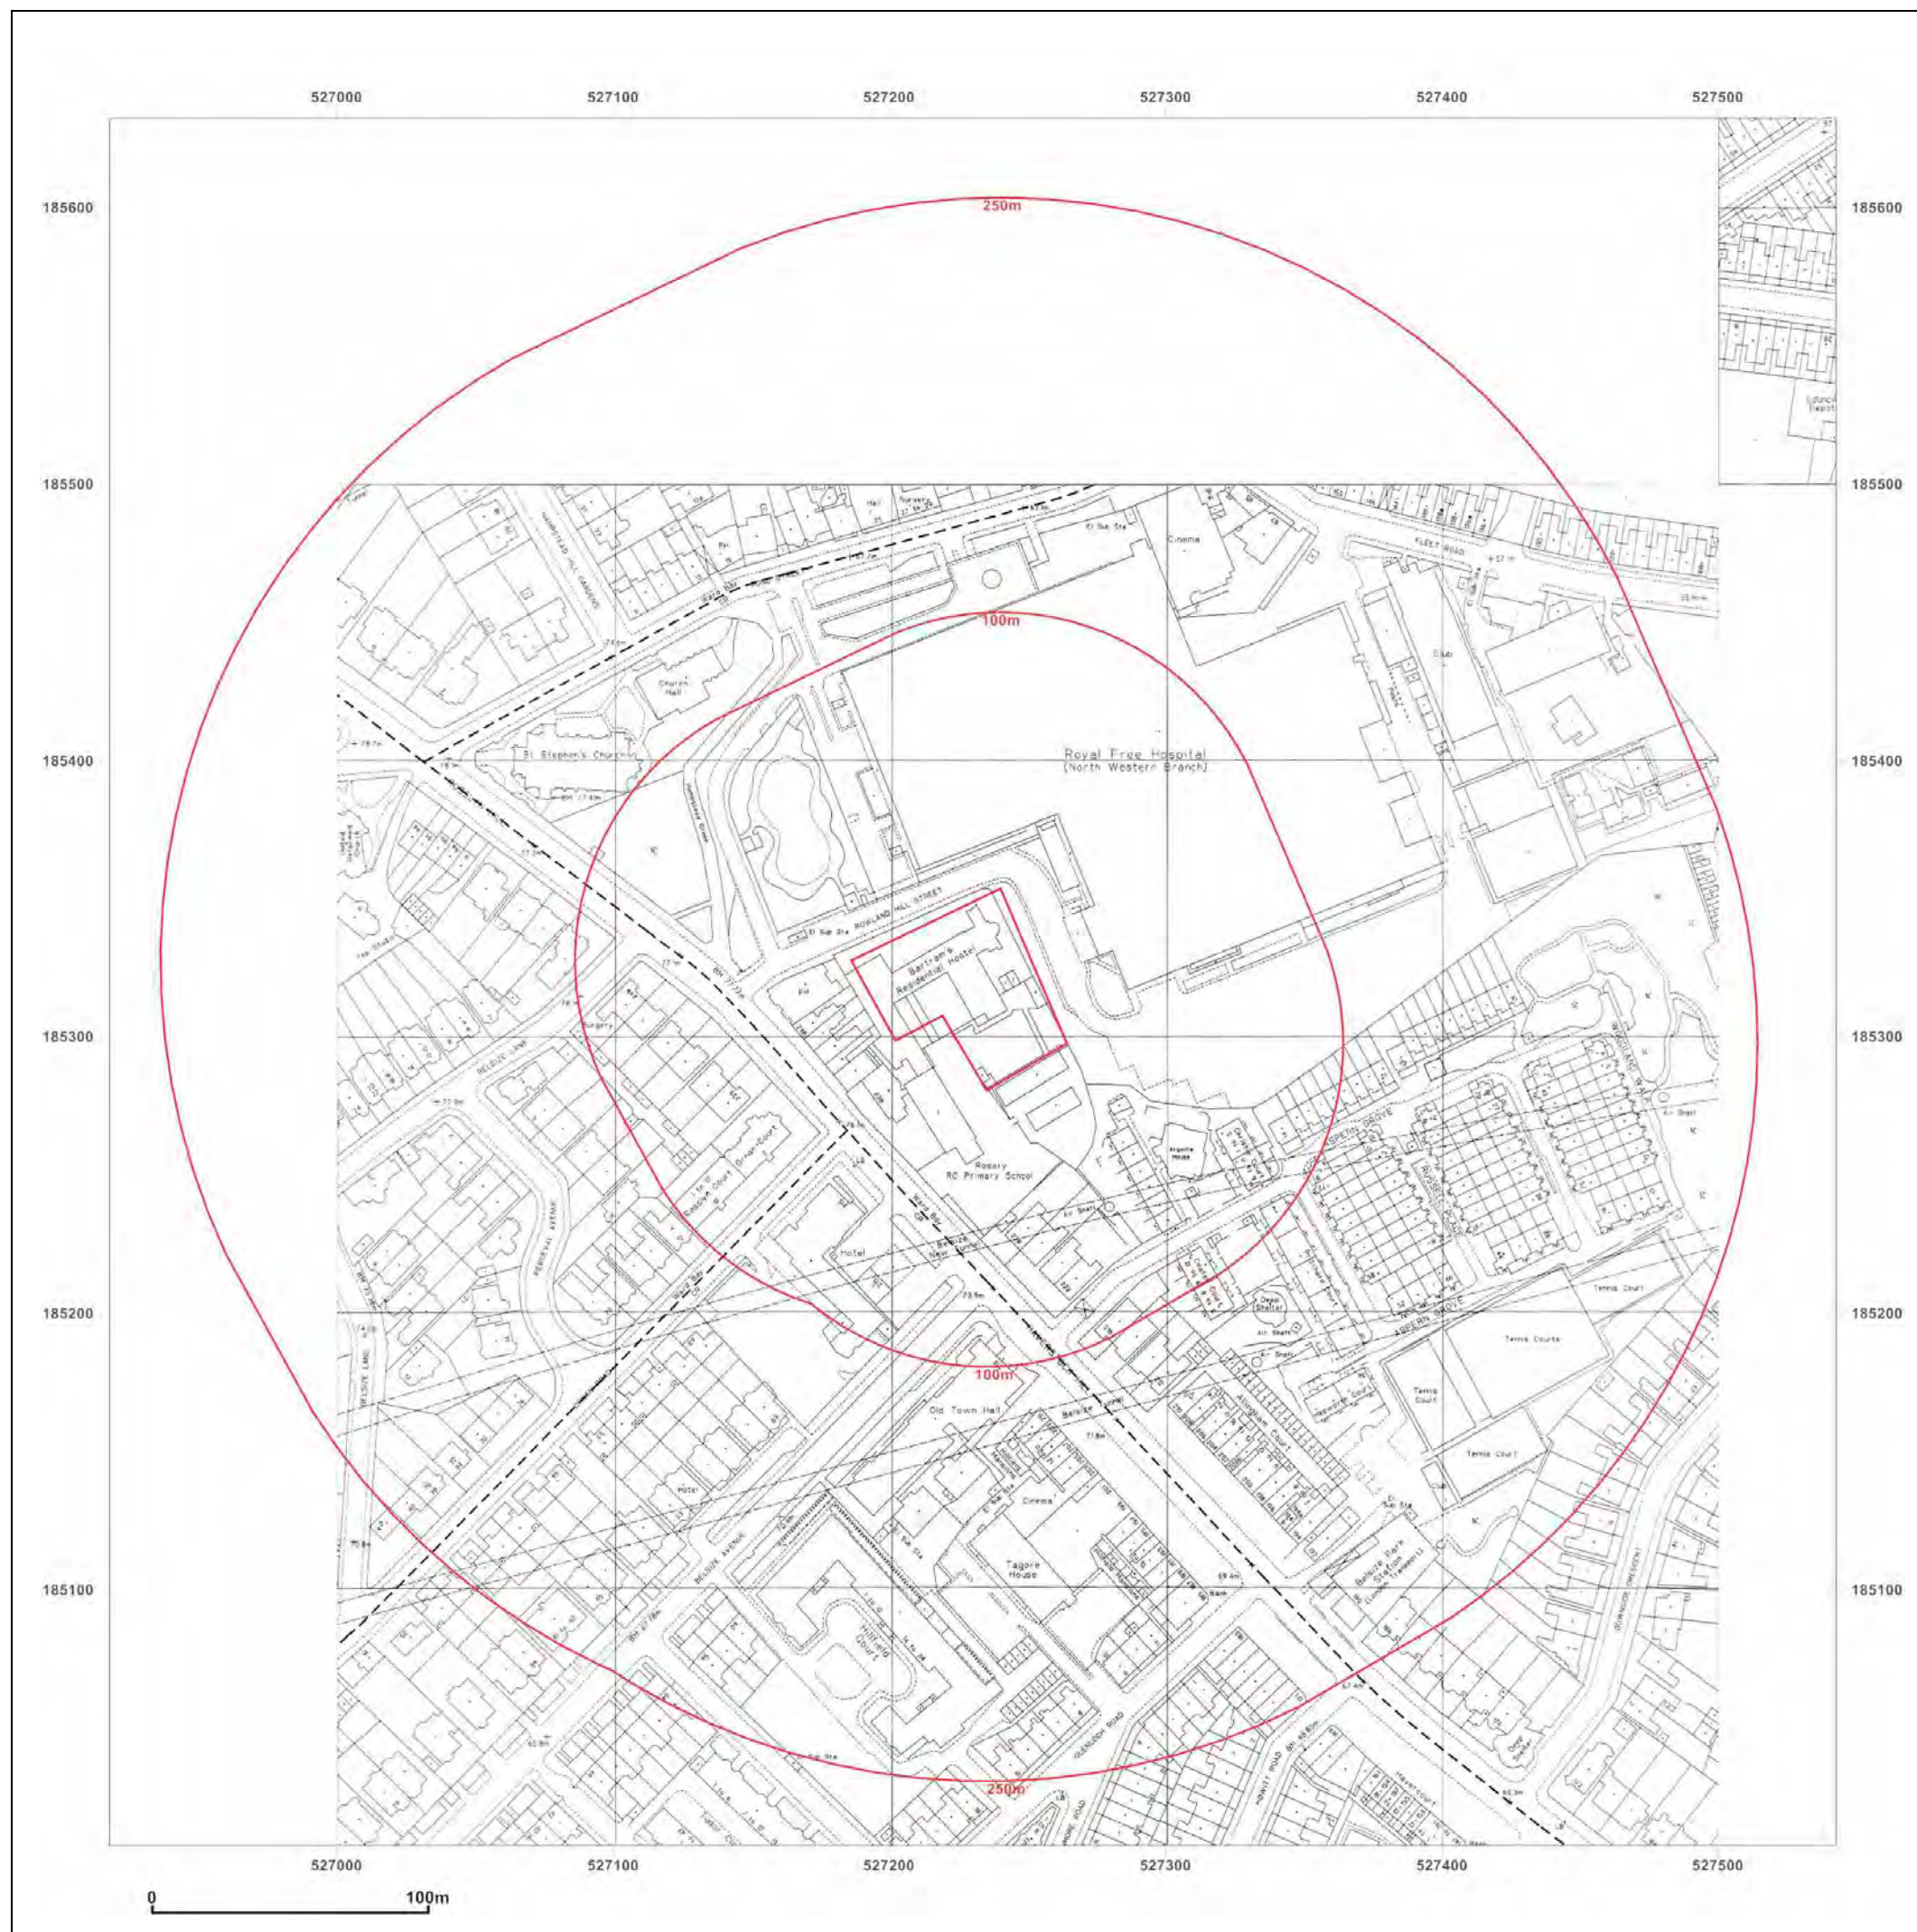

Site Details:

CONVENT OF THE SISTERS
OF PROVIDENCE, BARTRAMS
CONVENT HOSTEL, ROWLAND
HILL STREET, LONDON, NW3
2AD

Client Ref: CG/08753/JJM01
Report Ref: CGL01-1325239
Grid Ref: 527230, 185320

Map Name: National Grid

Map date: 1991

Scale: 1:1,250

Printed at: 1:2,500

Surveyed 1991
Revised 1991
Edition N/A
Copyright 1991
Levelled N/A

Surveyed 1991
Revised 1991
Edition N/A
Copyright 1991
Levelled N/A

Produced by
GroundSure Environmental Insight
www.groundsure.com

Supplied by:
www.centremapslive.com
Groundsure@centremaps.com

© Crown copyright and database rights 2013 Ordnance Survey 100035207

Production date: 05 March 2014

To view map legend click here [Legend](#)