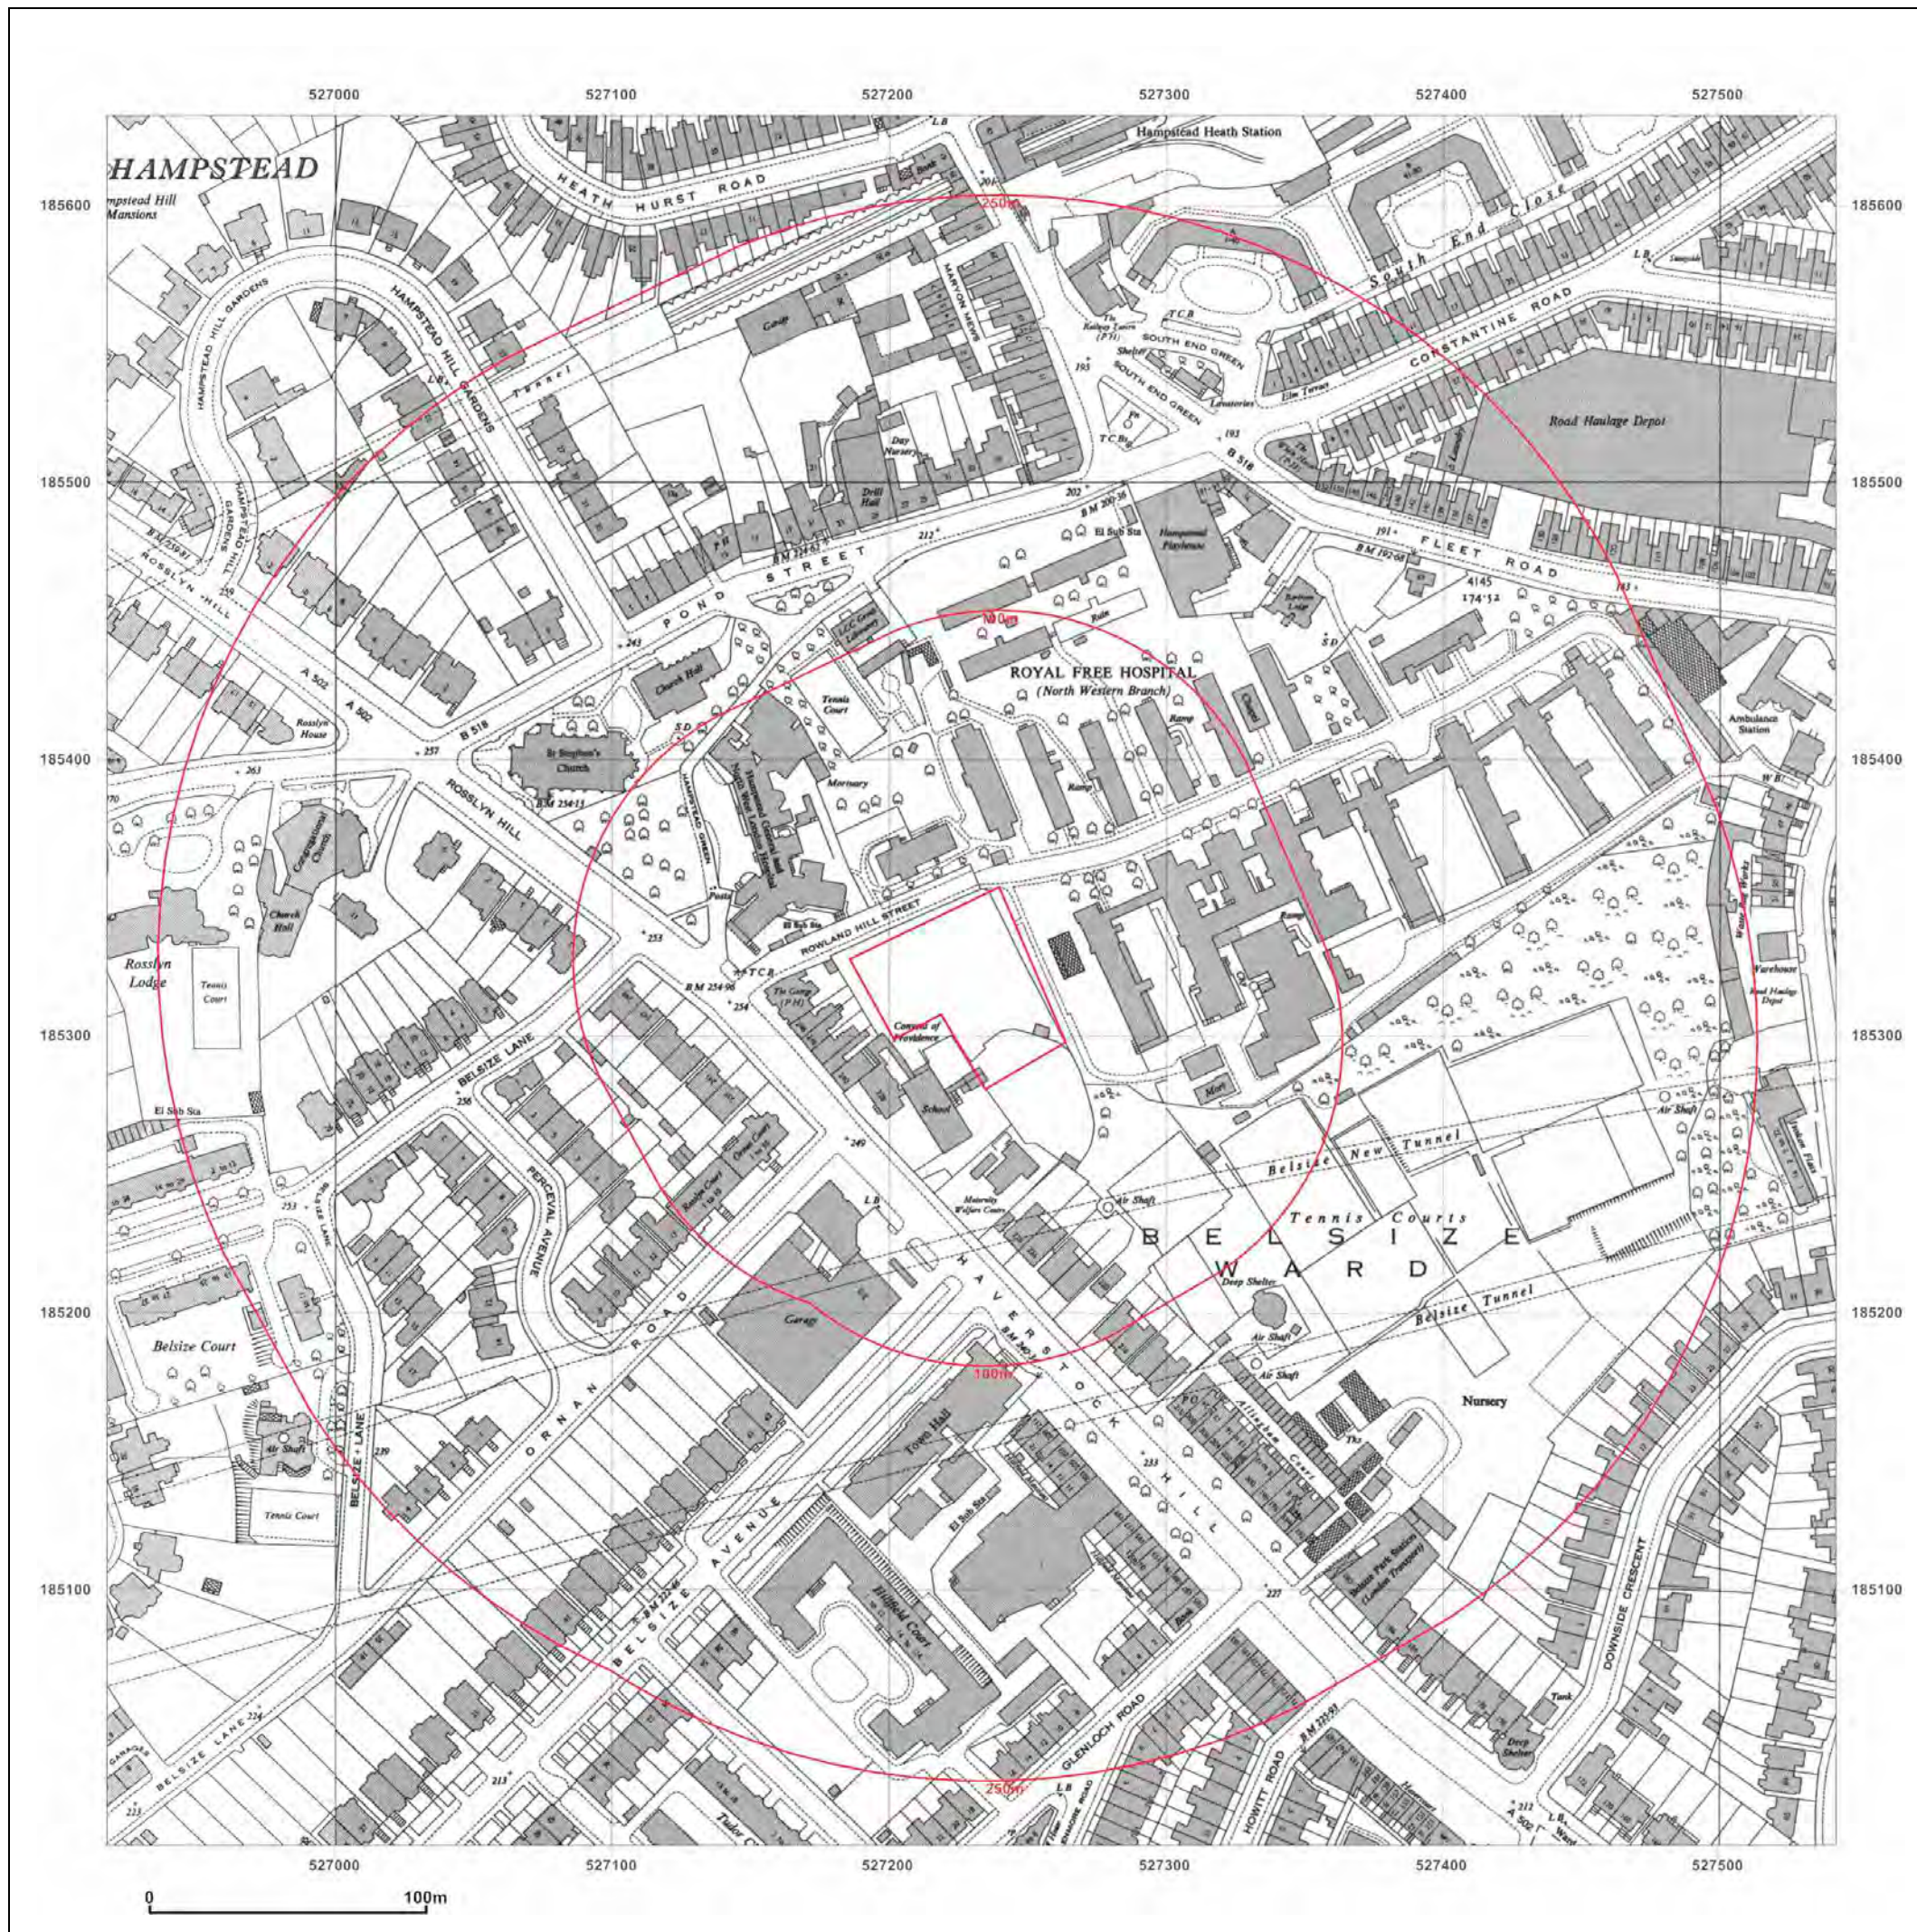

Site Details:

CONVENT OF THE SISTERS
OF PROVIDENCE, BARTRAMS
CONVENT HOSTEL, ROWLAND
HILL STREET, LONDON, NW3
2AD

Client Ref: CG/08753/JJM01
Report Ref: CGL01-1325239
Grid Ref: 527230, 185320

Map Name: National Grid

Map date: 1953

Scale: 1:2,500

Printed at: 1:2,500

Surveyed 1953
Revised 1953
Edition 1955
Copyright N/A
Levelled 1933

Surveyed 1953
Revised 1953
Edition 1954
Copyright N/A
Levelled 1934

Produced by
GroundSure Environmental Insight
www.groundsure.com

Supplied by:
www.centremapslive.com
Groundsure@centremaps.com

© Crown copyright and database rights 2013 Ordnance Survey 100035207

Production date: 05 March 2014

To view map legend click here [Legend](#)