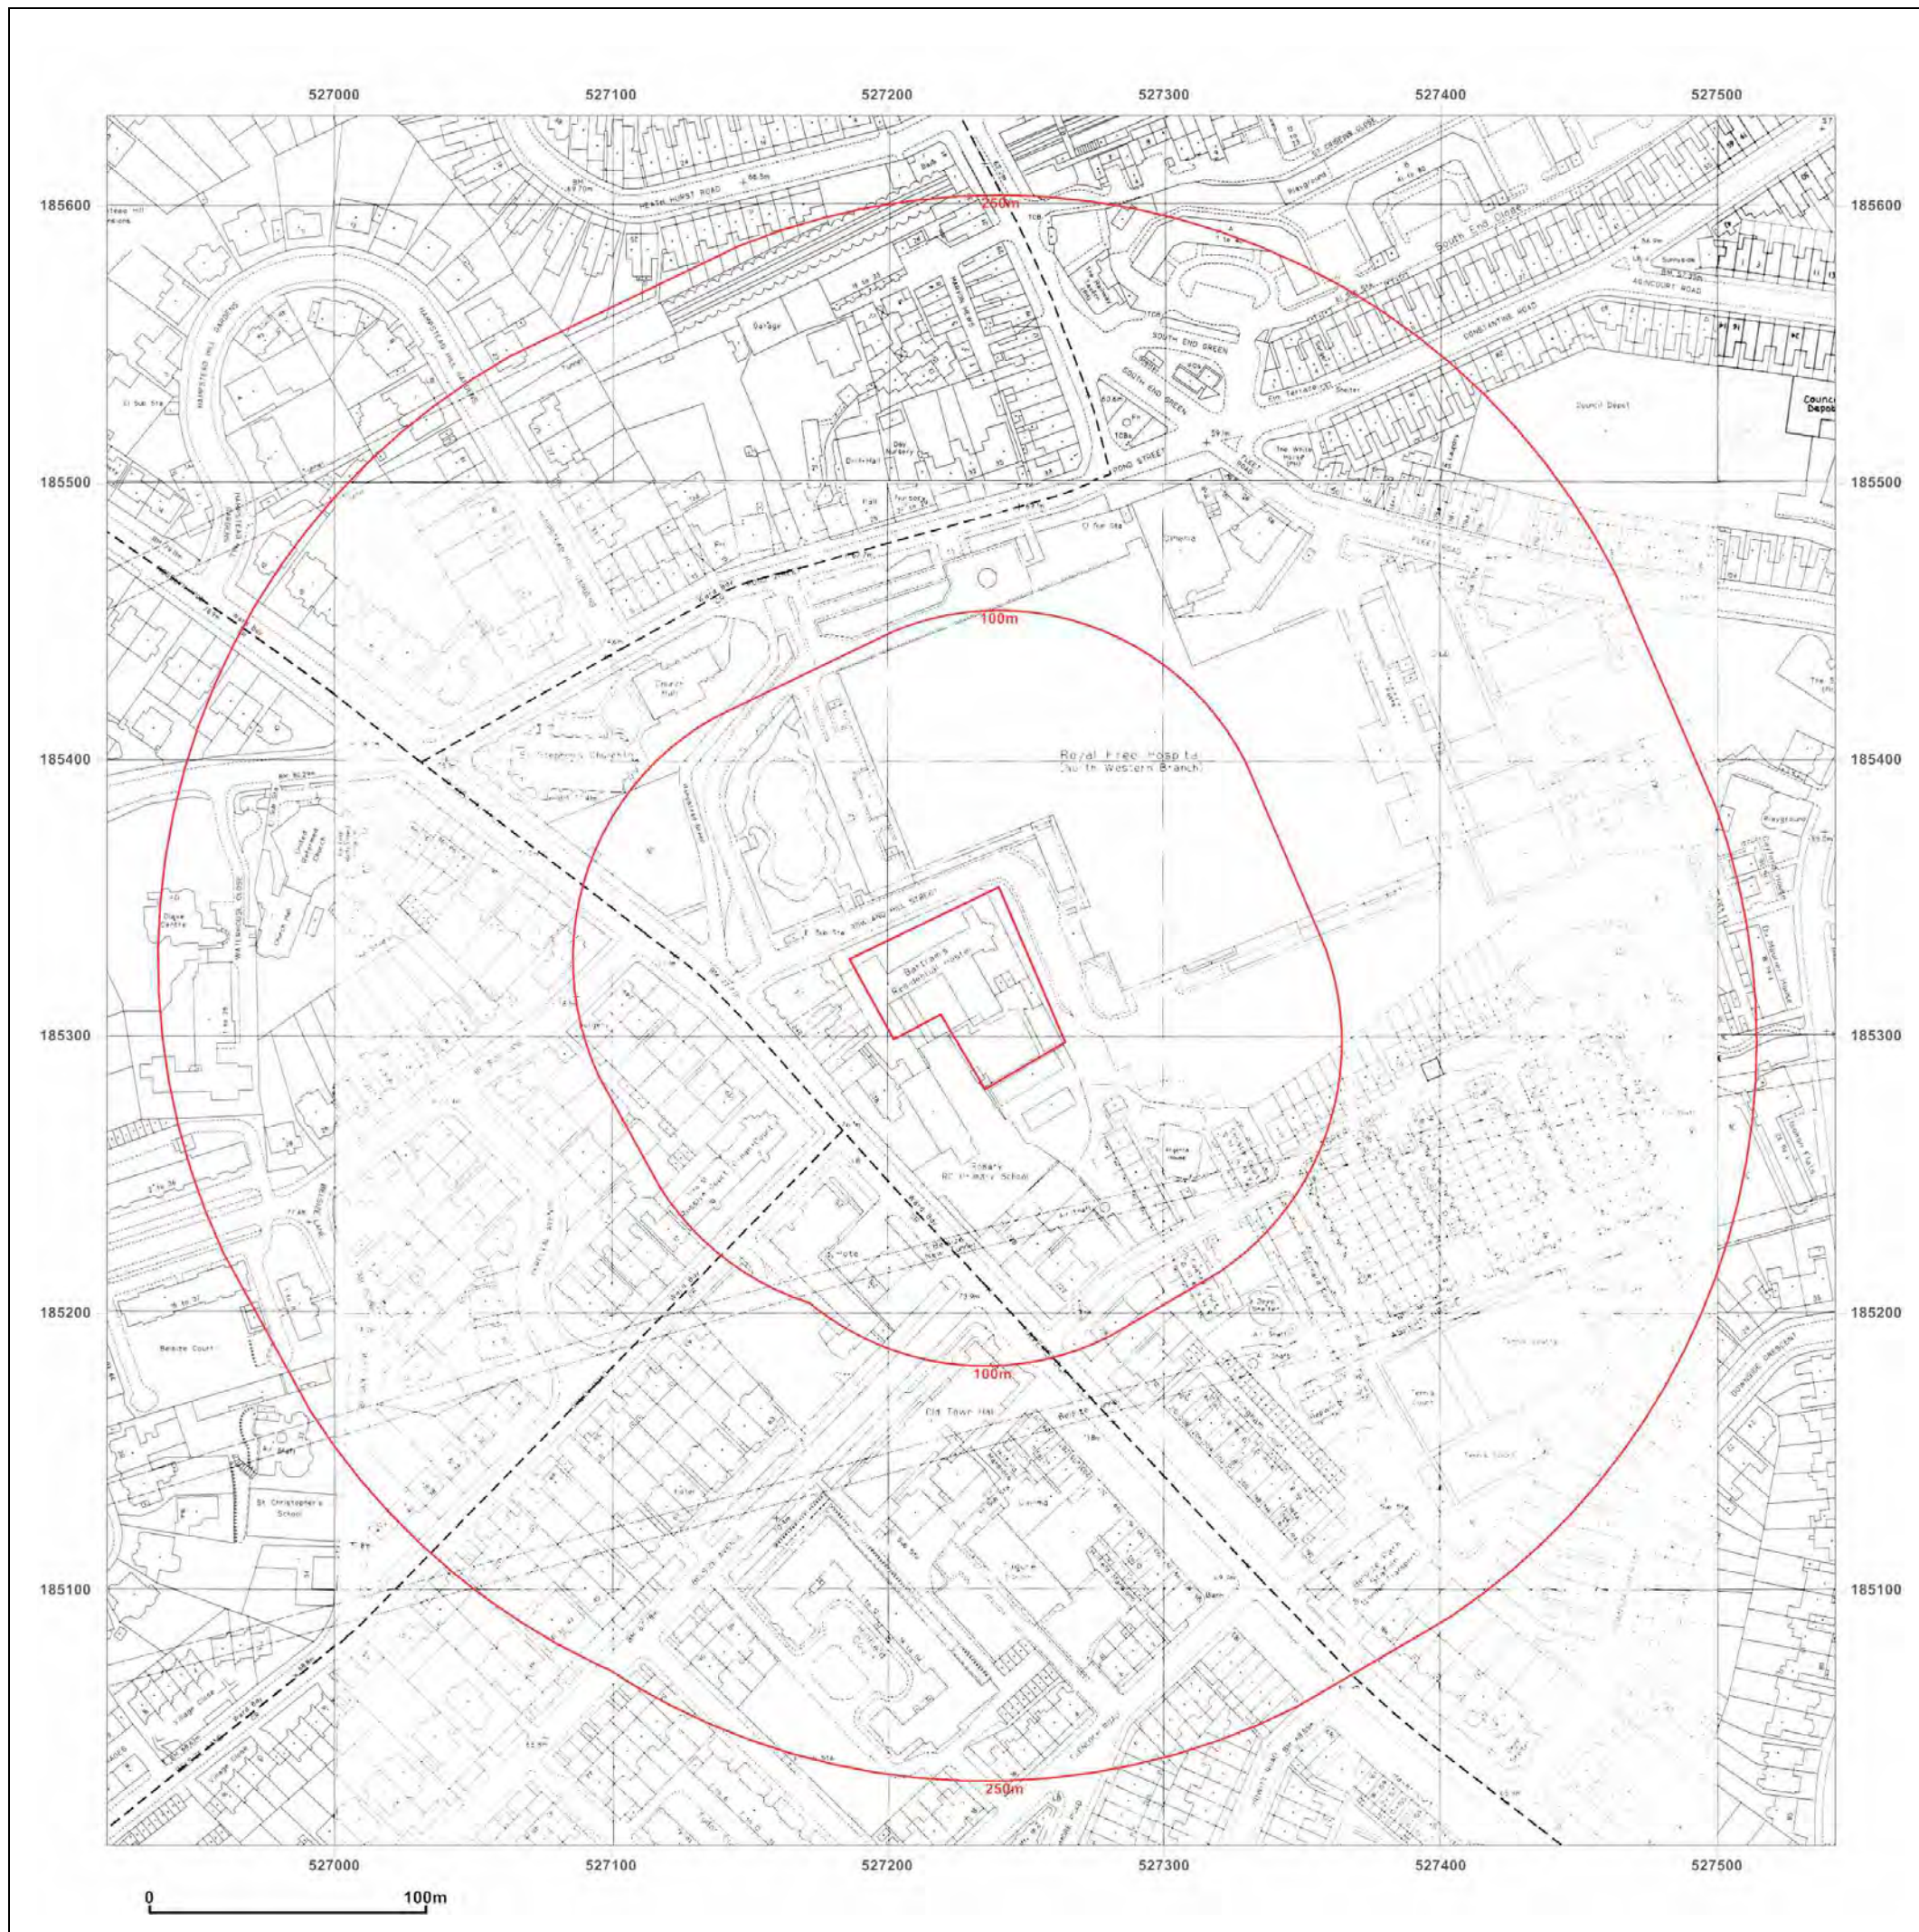

Map Name: MasterMap

Map date: 2012

Scale: 1:1,250

Printed at: 1:2,500

Produced by GroundSure Environmental Insight
www.groundsure.com

Supplied by:
www.centremapslive.com
Groundsure@centremaps.com

© Crown copyright and database rights 2013 Ordnance Survey 100035207

Map Name: National Grid

Map date: 1991-1993

Scale: 1:1,250

Printed at: 1:2,500

Surveyed N/A
Revised N/A
Edition N/A
Copyright 1991
Levelled N/A

Surveyed N/A
Revised N/A
Edition N/A
Copyright 1993
Levelled N/A

Map Name: National Grid

Map date: 1992

Scale: 1:1,250

Printed at: 1:2,500

Produced by
GroundSure Environmental Insight
www.groundsure.com

Supplied by:
www.centremapslive.com
Groundsure@centremaps.com

© Crown copyright and database rights 2013 Ordnance Survey 100035207

Map Name: National Grid

Map date: 1988-1991

Scale: 1:1,250

Printed at: 1:2,500

Surveyed 1991 Revised 1991 Edition N/A Copyright 1991 Levelled N/A	Surveyed 1991 Revised 1991 Edition N/A Copyright 1991 Levelled N/A	Surveyed 1975 Revised 1988 Edition N/A Copyright 1988 Levelled 1975
Surveyed 1991 Revised 1991 Edition N/A Copyright 1991 Levelled N/A	Surveyed N/A Revised N/A Edition N/A Copyright 1991 Levelled N/A	Surveyed 1991 Revised 1991 Edition N/A Copyright 1991 Levelled N/A