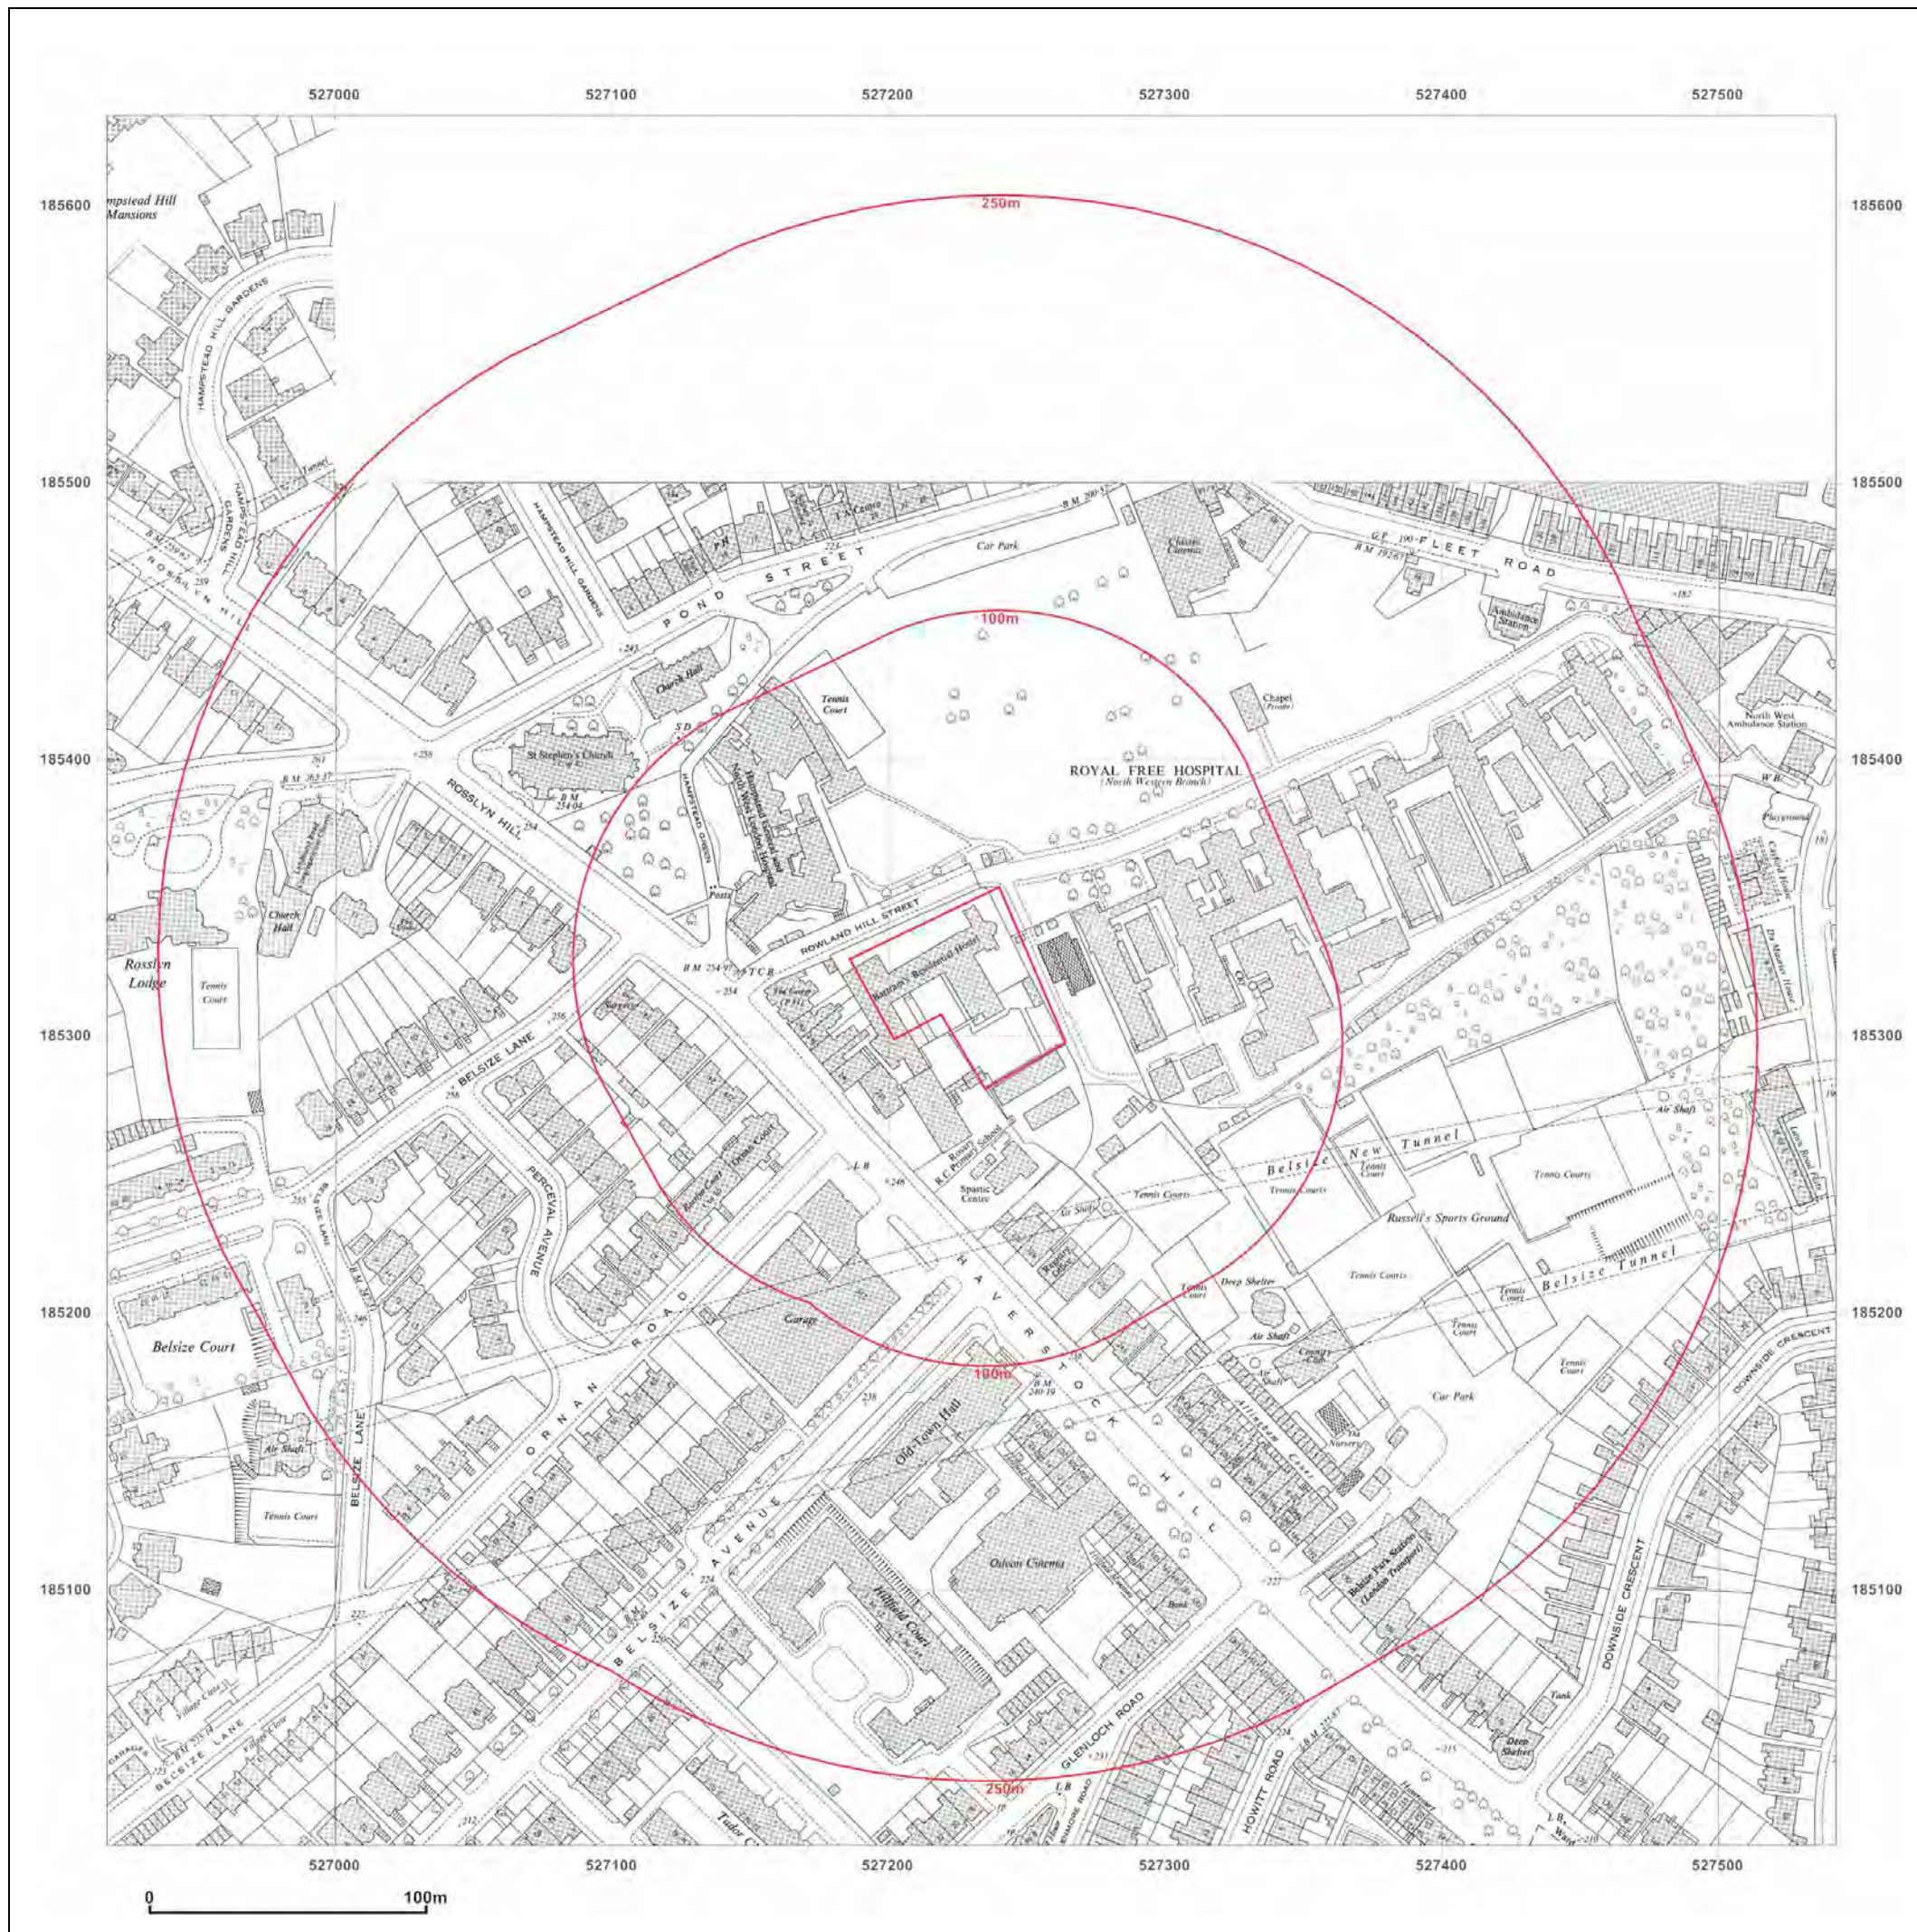

Site Details:

CONVENT OF THE SISTERS
OF PROVIDENCE, BARTRAMS
CONVENT HOSTEL, ROWLAND
HILL STREET, LONDON, NW3
2AD

Client Ref: CG/08753/JJM01
Report Ref: CGL01-1325239
Grid Ref: 527230, 185320

Map Name: National Grid

Map date: 1966

Scale: 1:1,250

Printed at: 1:2,500

Surveyed 1953
Revised 1965
Edition N/A
Copyright 1966
Levelled 1953

Surveyed 1965
Revised 1965
Edition N/A
Copyright 1966
Levelled 1953

Surveyed 1953
Revised 1965
Edition N/A
Copyright 1966
Levelled 1954

Surveyed 1952
Revised 1965
Edition N/A
Copyright 1966
Levelled 1954

Produced by
GroundSure Environmental Insight
www.groundsure.com

Supplied by:
www.centremapslive.com
Groundsure@centremaps.com

© Crown copyright and database rights 2013 Ordnance Survey 100035207

Production date: 05 March 2014

To view map legend click here [Legend](#)