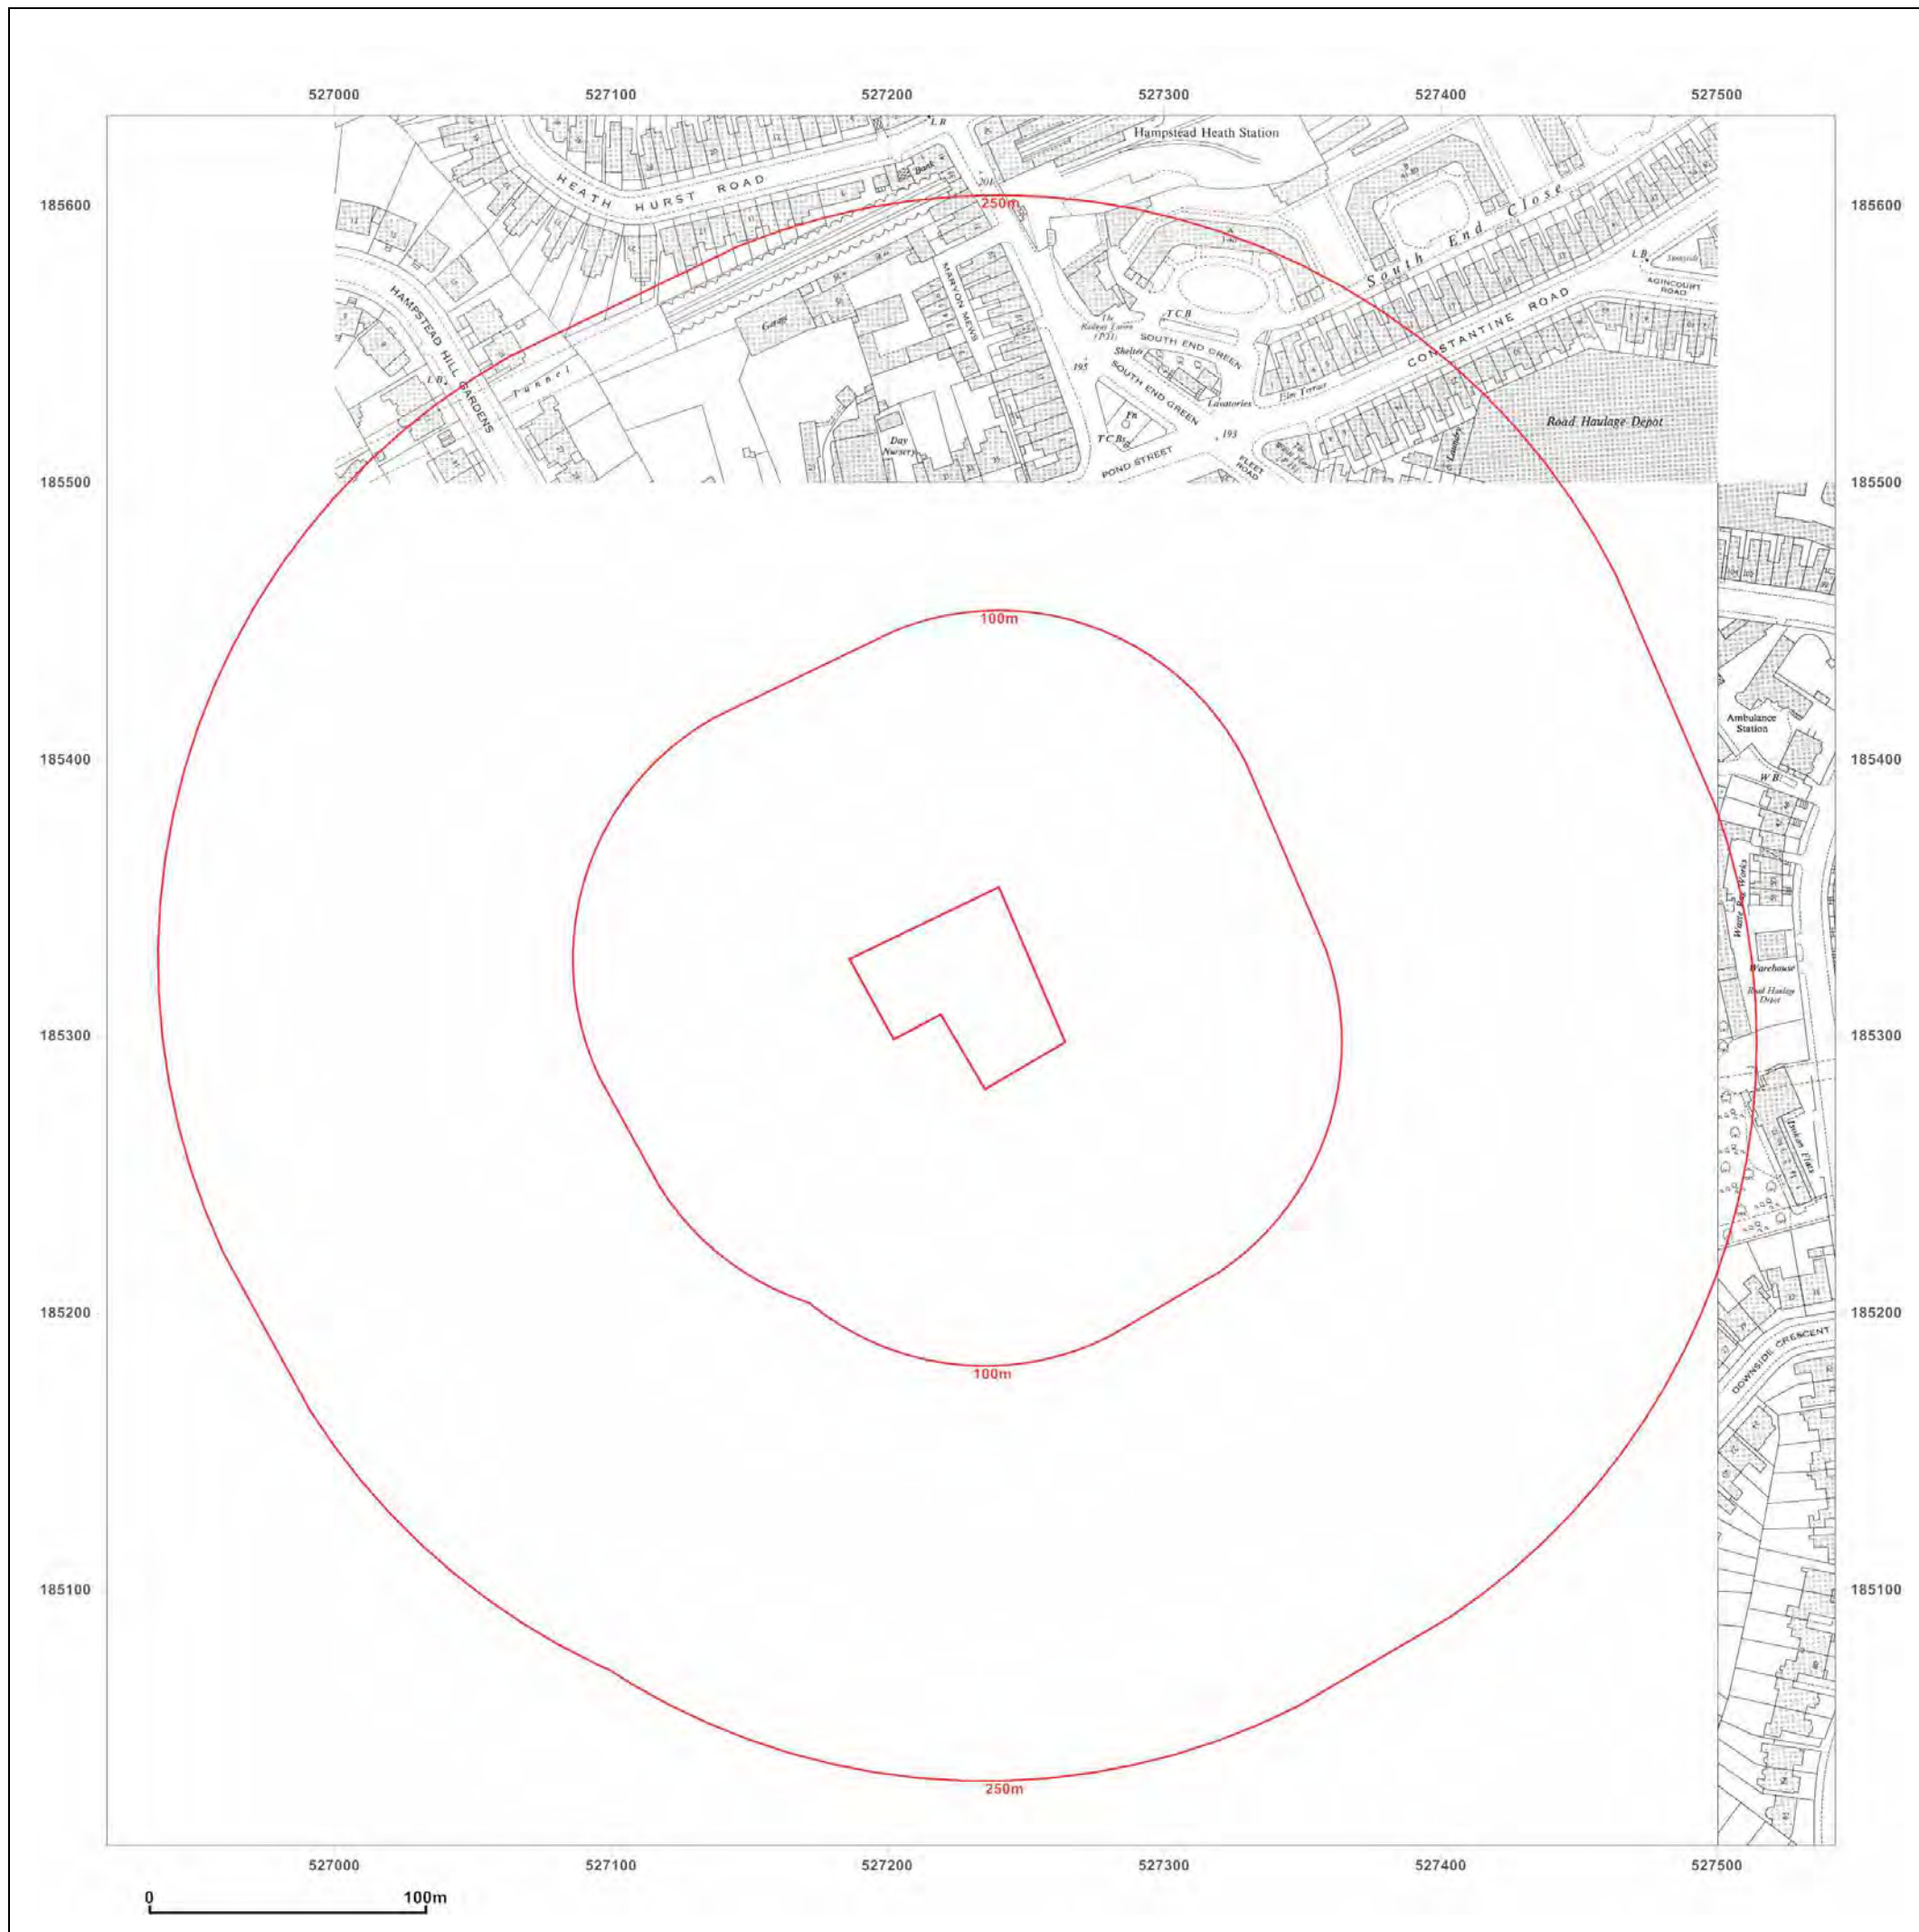

Produced by
GroundSure Environmental Insight
www.groundsure.com

Supplied by:
www.centremapslive.com
Groundsure@centremaps.com

© Crown copyright and database rights 2013 Ordnance Survey 100035207

Production date: 05 March 2014

To view map legend click here [Legend](#)