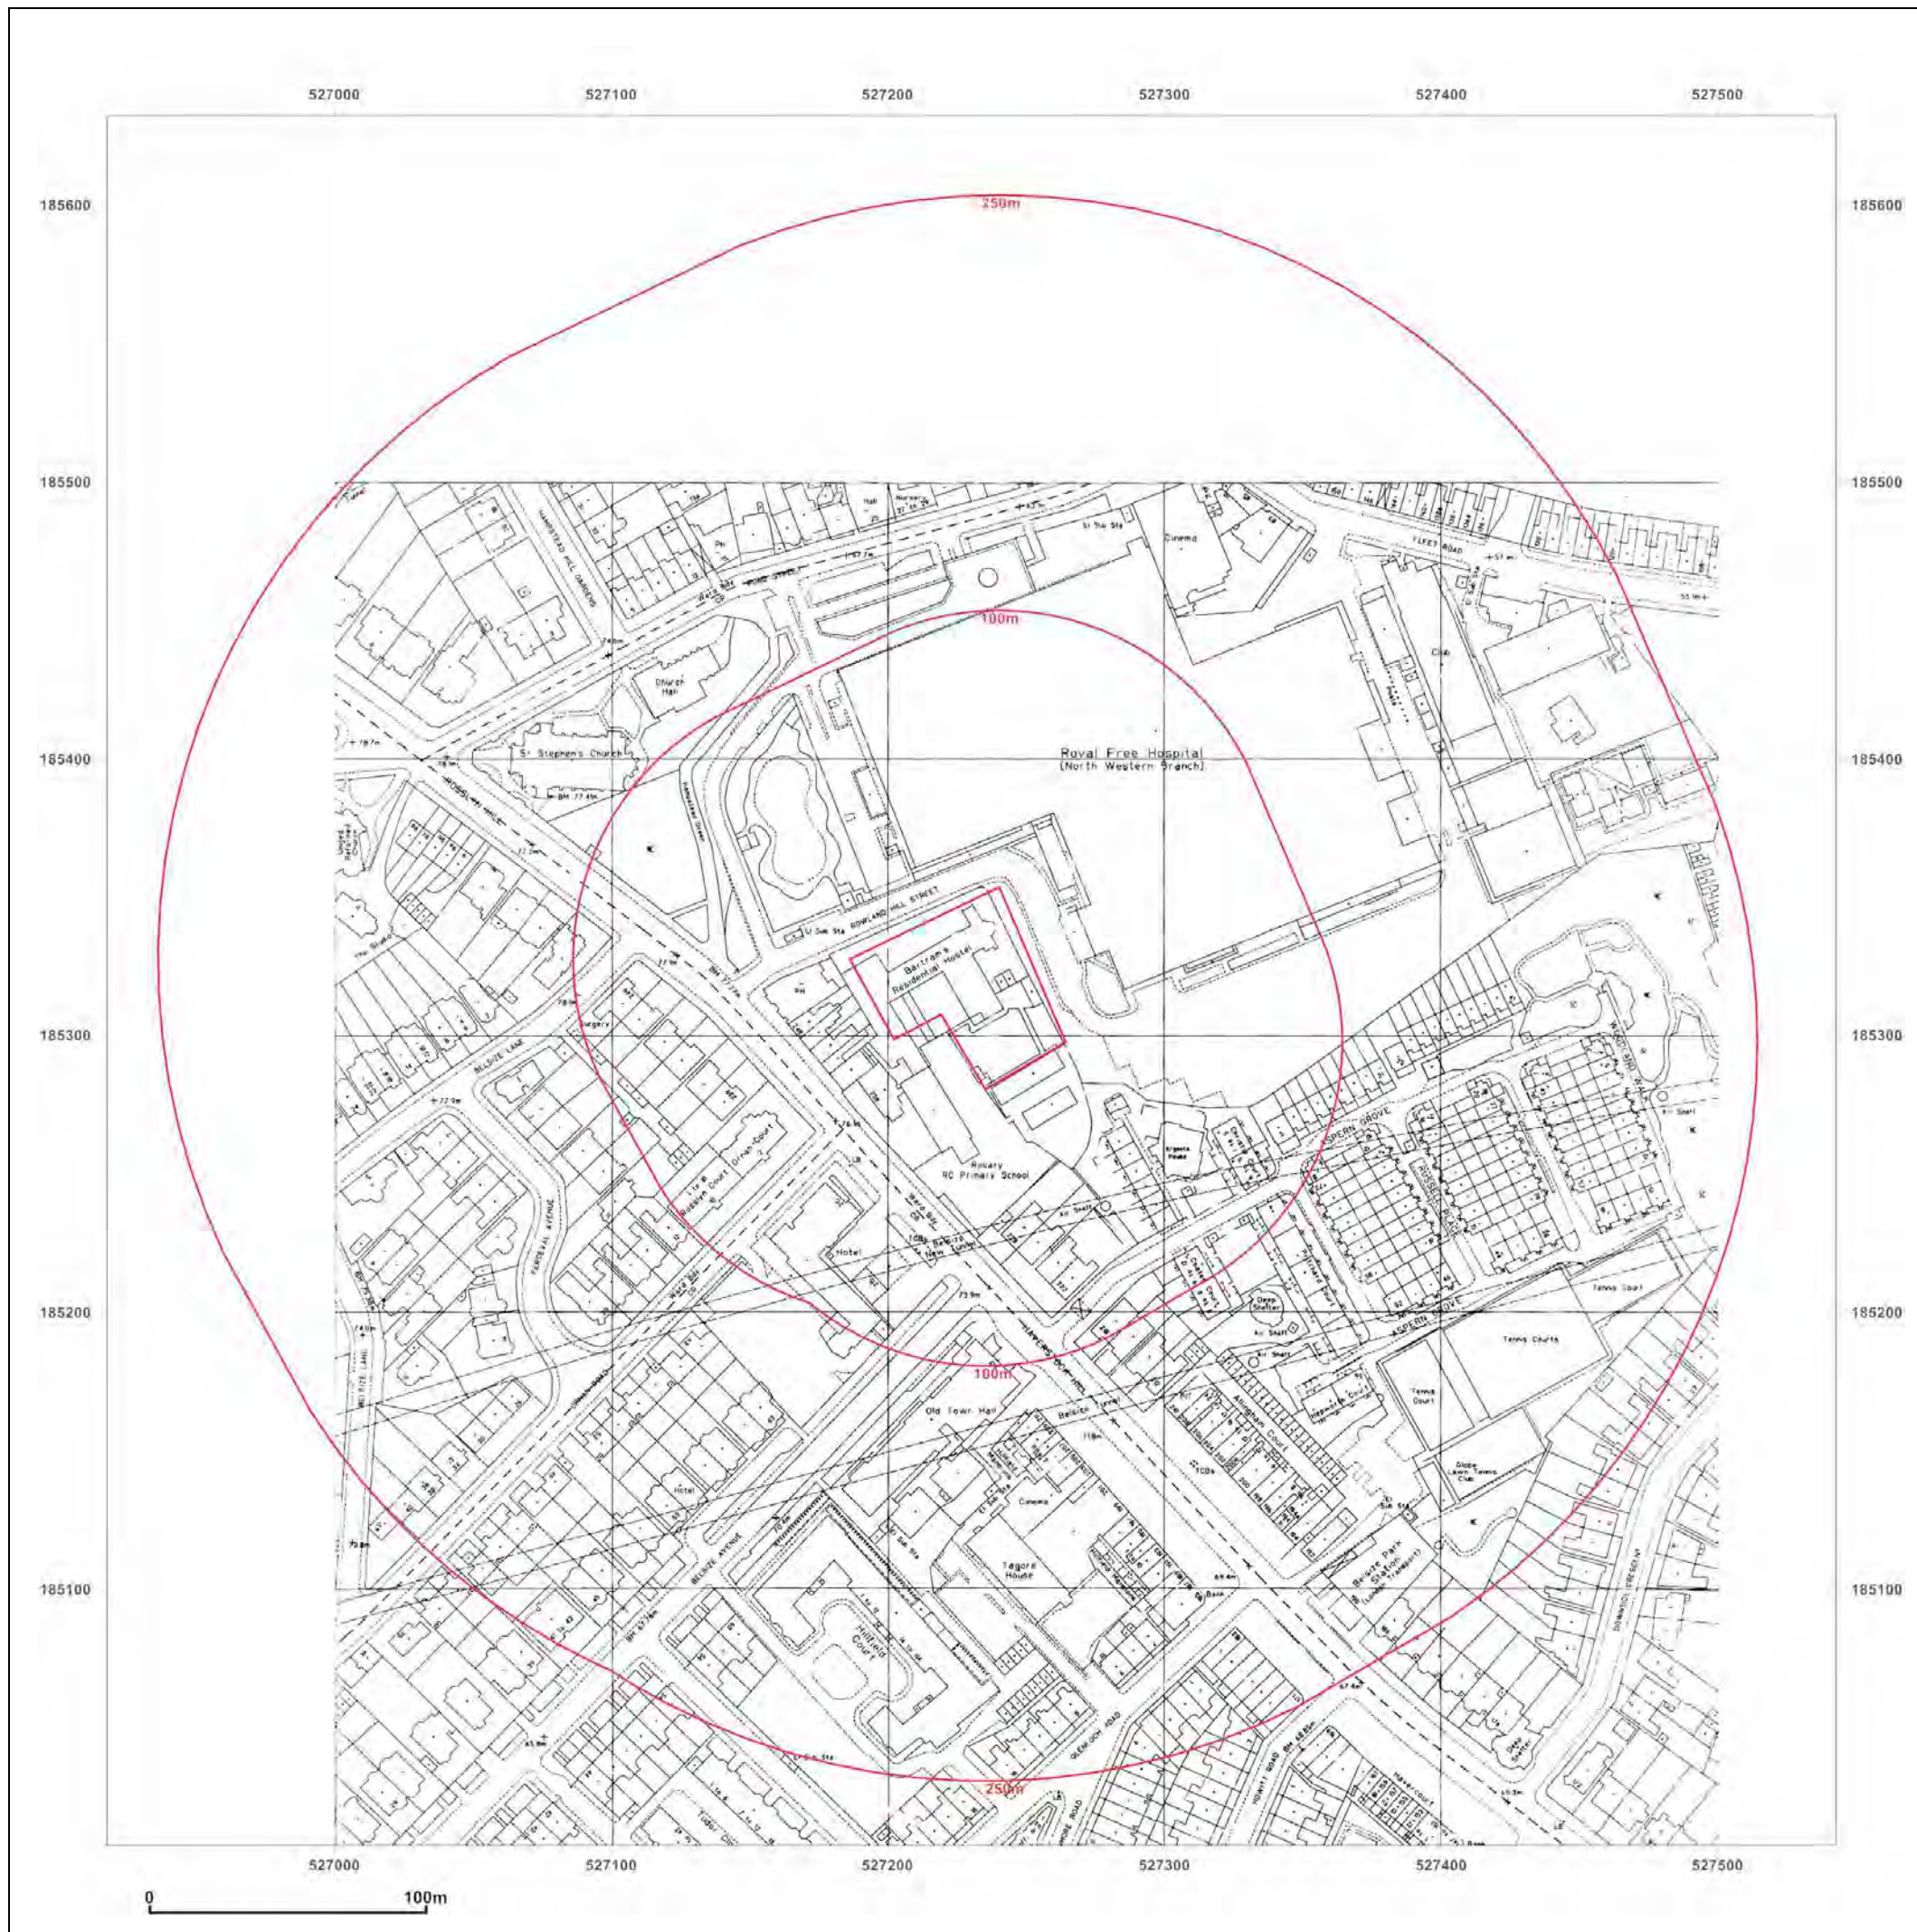

Produced by
GroundSure Environmental Insight
www.groundsure.com

Supplied by:
www.centremapslive.com
Groundsure@centremaps.com

© Crown copyright and database rights 2013 Ordnance Survey 100035207

Production date: 05 March 2014

To view map legend click here [Legend](#)