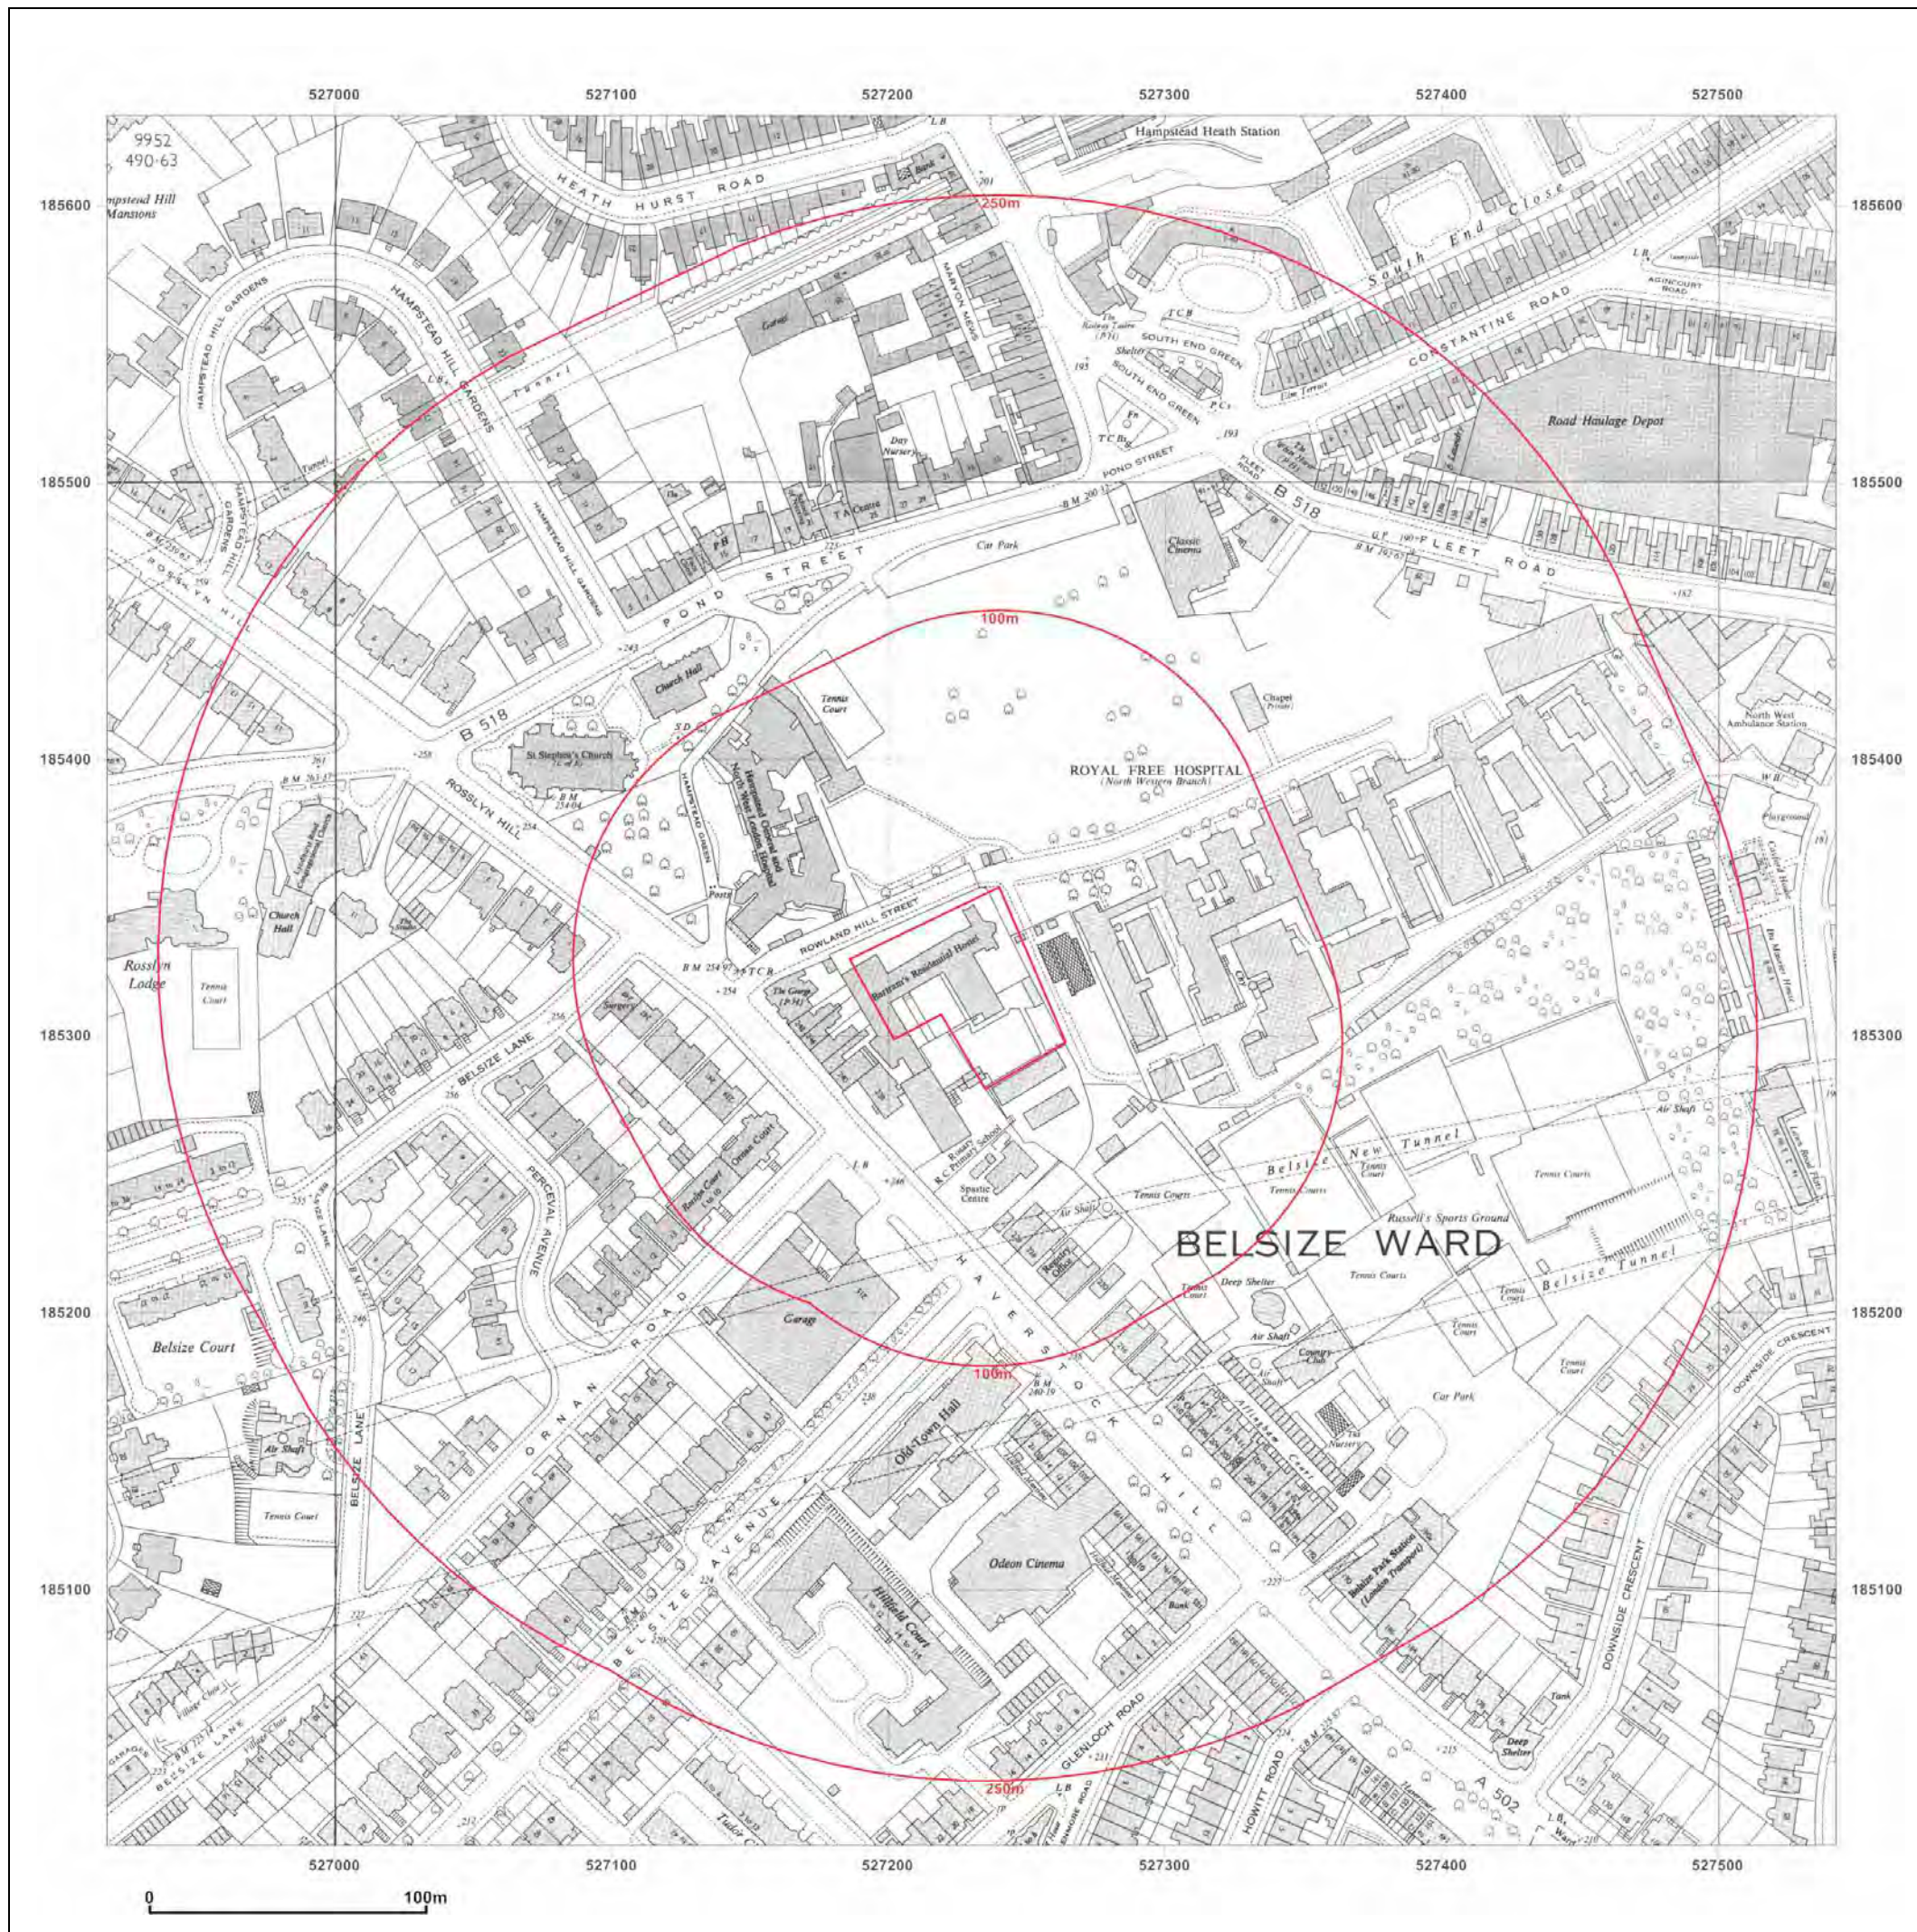

Site Details:

CONVENT OF THE SISTERS
OF PROVIDENCE, BARTRAMS
CONVENT HOSTEL, ROWLAND
HILL STREET, LONDON, NW3
2AD

Client Ref: CG/08753/JJM01
Report Ref: CGL01-1325239
Grid Ref: 527230, 185320

Map Name: National Grid

Map date: 1965

Scale: 1:2,500

Printed at: 1:2,500

Surveyed 1965
Revised 1965
Edition N/A
Copyright 1970
Levelled 1954

Produced by
GroundSure Environmental Insight
www.groundsure.com

Supplied by:
www.centremapslive.com
Groundsure@centremaps.com

© Crown copyright and database rights 2013 Ordnance Survey 100035207

Production date: 05 March 2014

To view map legend click here [Legend](#)