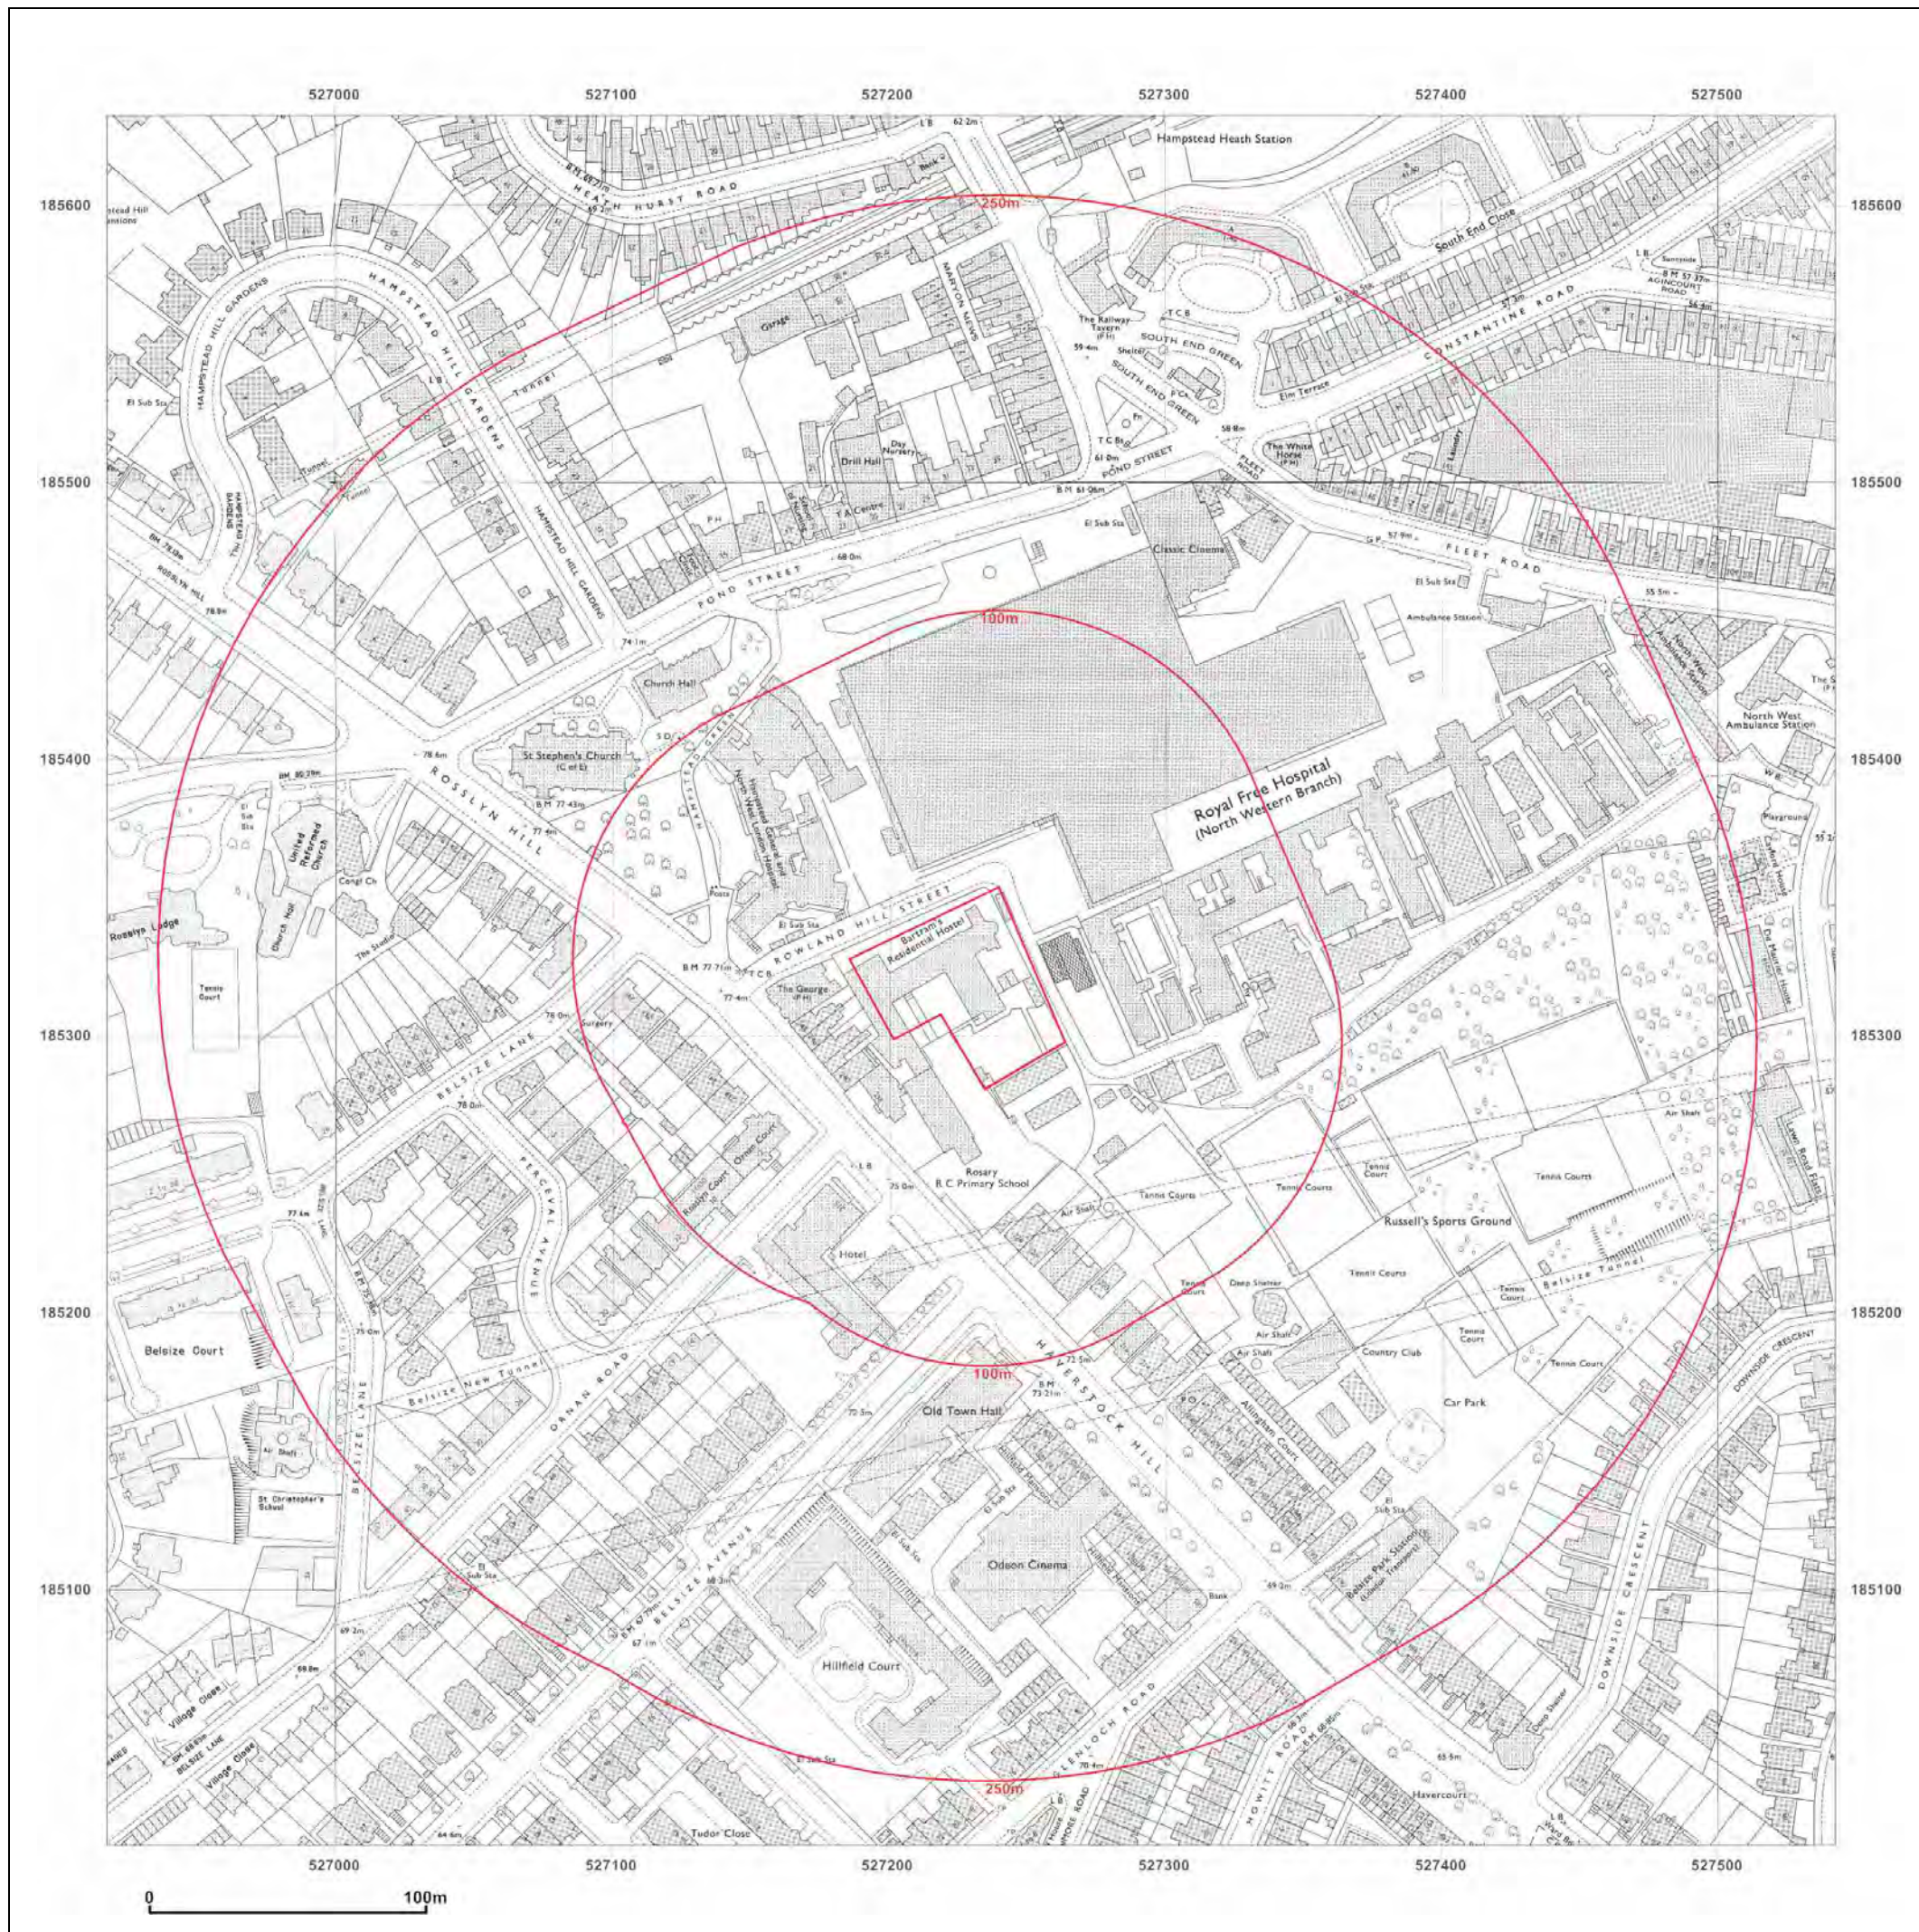

Produced by
GroundSure Environmental Insight
www.groundsure.com

Supplied by:
www.centremapslive.com
Groundsure@centremaps.com

© Crown copyright and database rights 2013 Ordnance Survey 100035207

Production date: 05 March 2014

To view map legend click here [Legend](#)