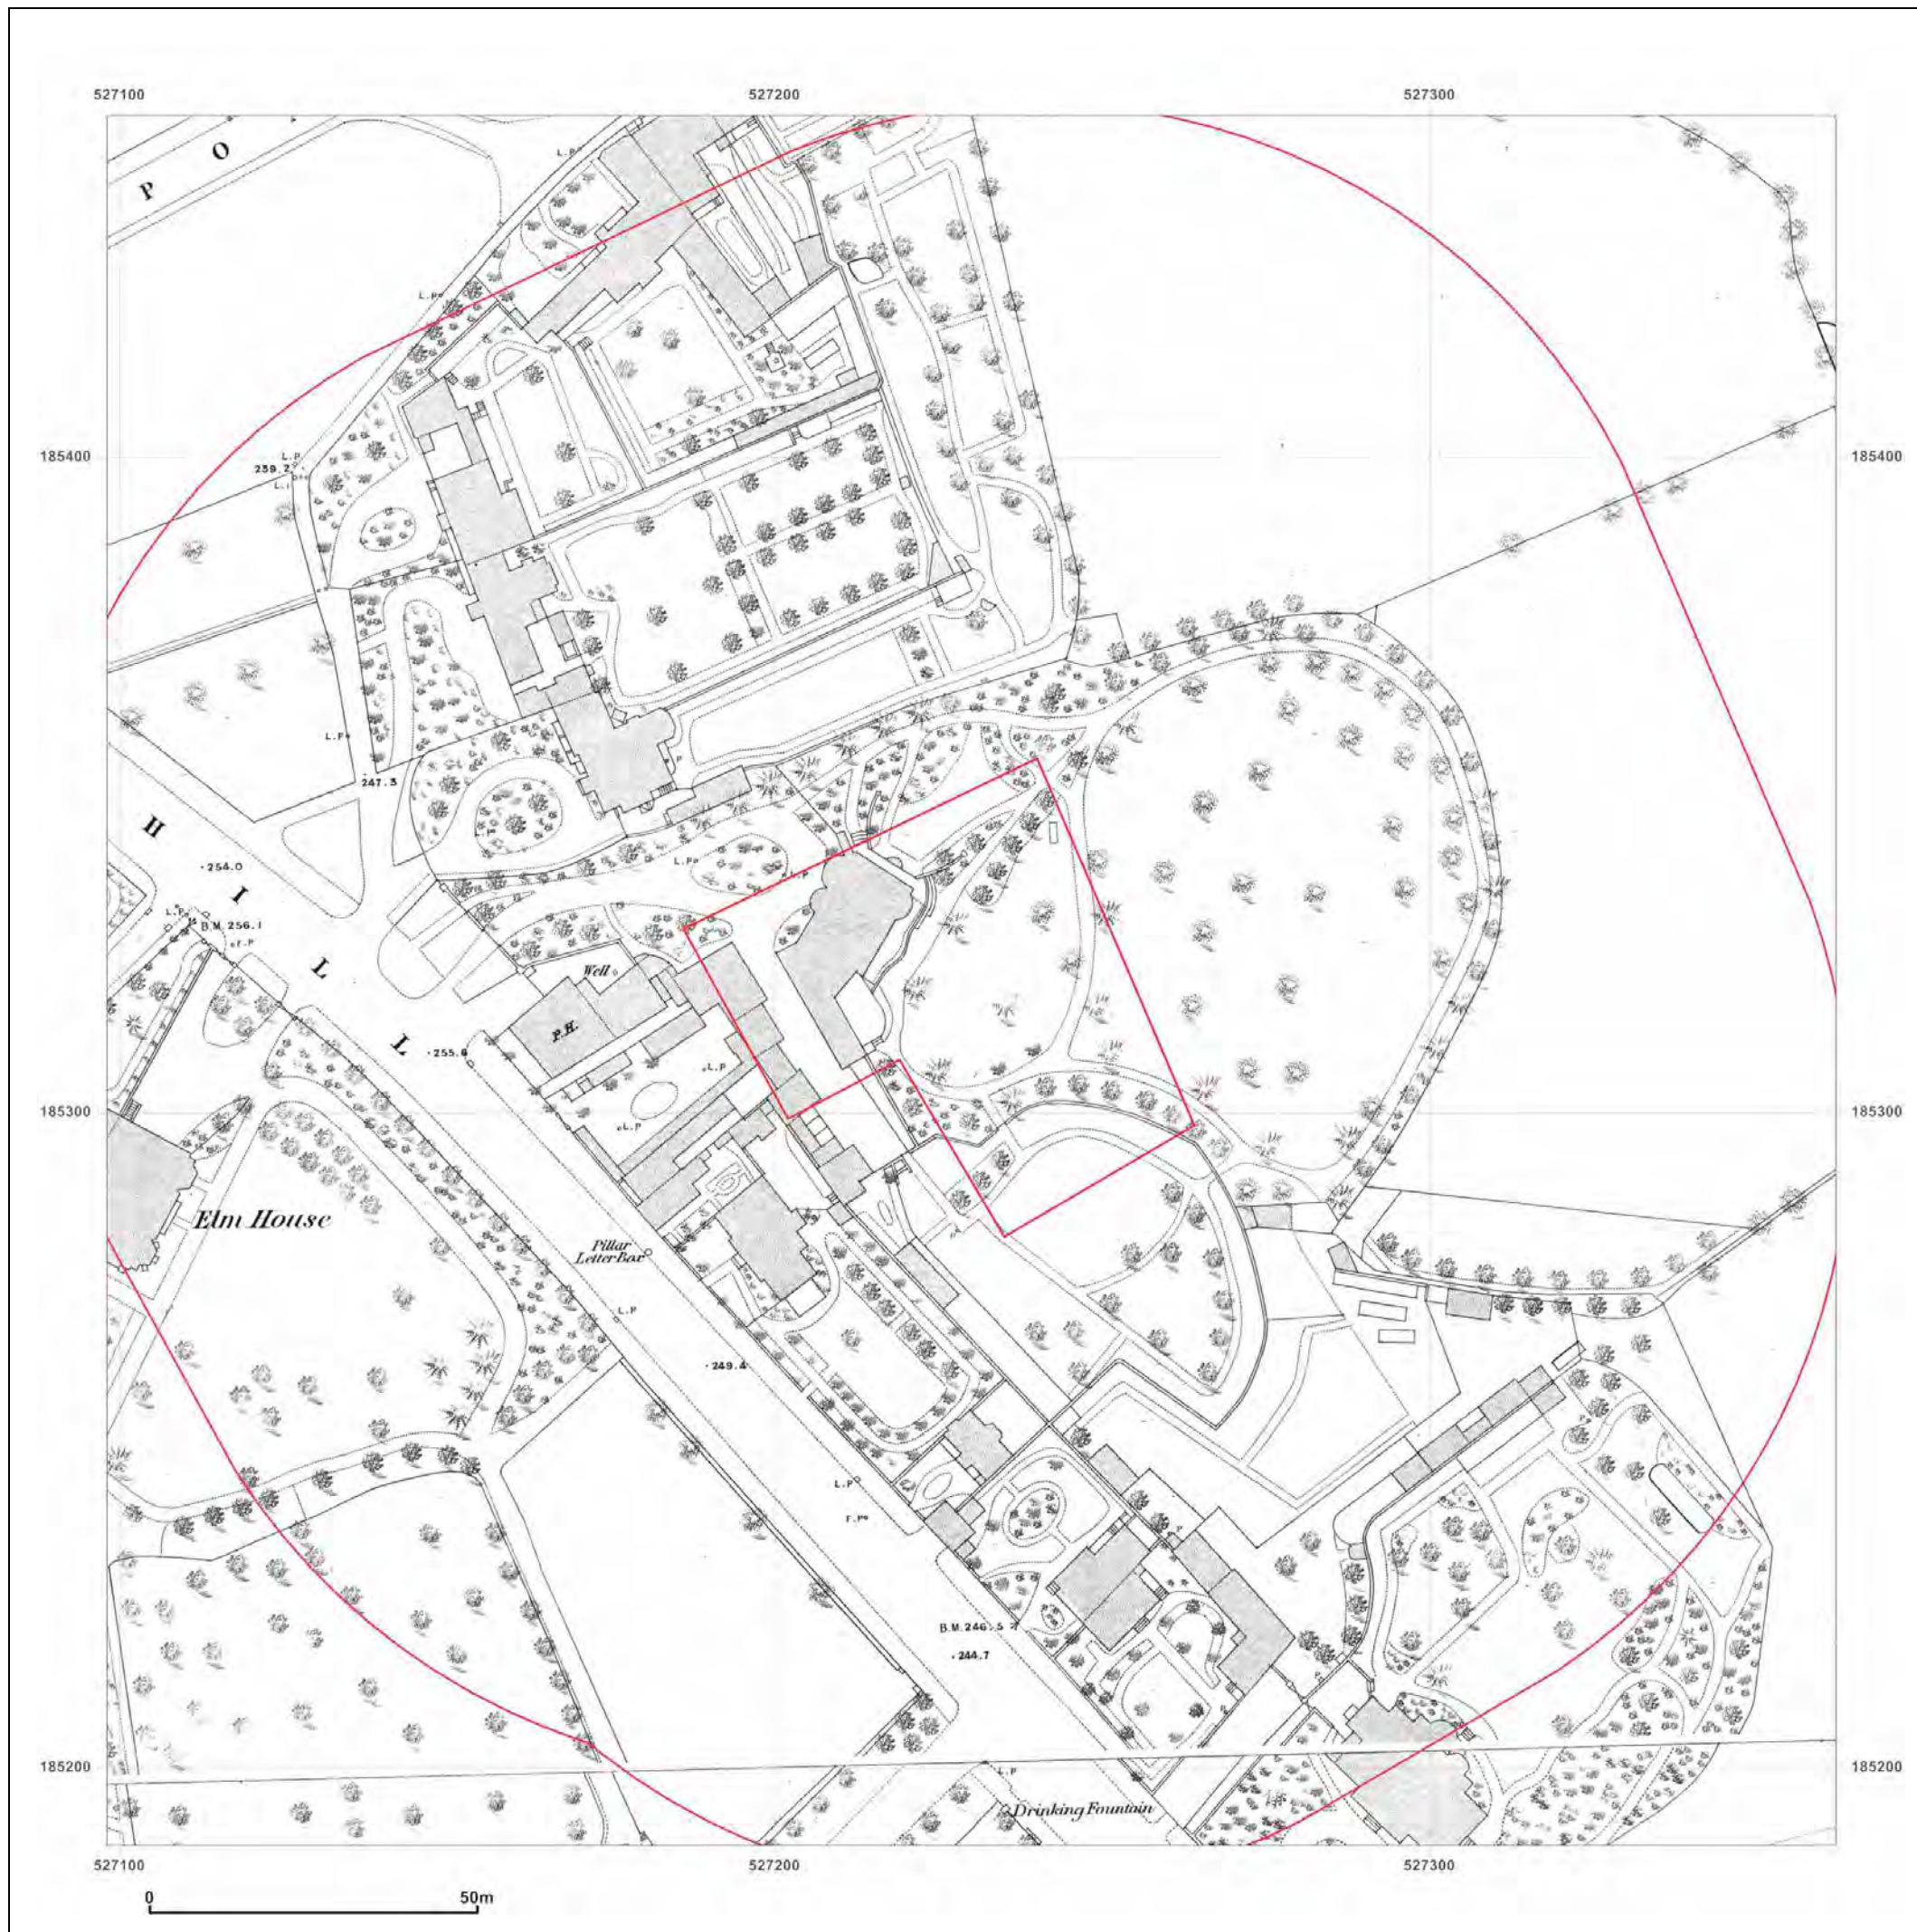

Site Details:

CONVENT OF THE SISTERS
OF PROVIDENCE, BARTRAMS
CONVENT HOSTEL, ROWLAND
HILL STREET, LONDON, NW3
2AD

Client Ref: CG/08753/JJM01
Report Ref: CGL01-1325239
Grid Ref: 527230, 185320

Map Name: 1056 Scale Town Plan

Map date: 1866-1871

Scale: 1:1,056

Printed at: 1:1,056

Surveyed N/A
Revised N/A
Edition N/A
Copyright N/A
Levelled N/A

Surveyed N/A
Revised N/A
Edition N/A
Copyright N/A
Levelled N/A

Produced by
GroundSure Environmental Insight
www.groundsure.com

Supplied by:
www.centremapslive.com
Groundsure@centremaps.com

© Crown copyright and database rights 2013 Ordnance Survey 100035207

Production date: 05 March 2014

To view map legend click here [Legend](#)