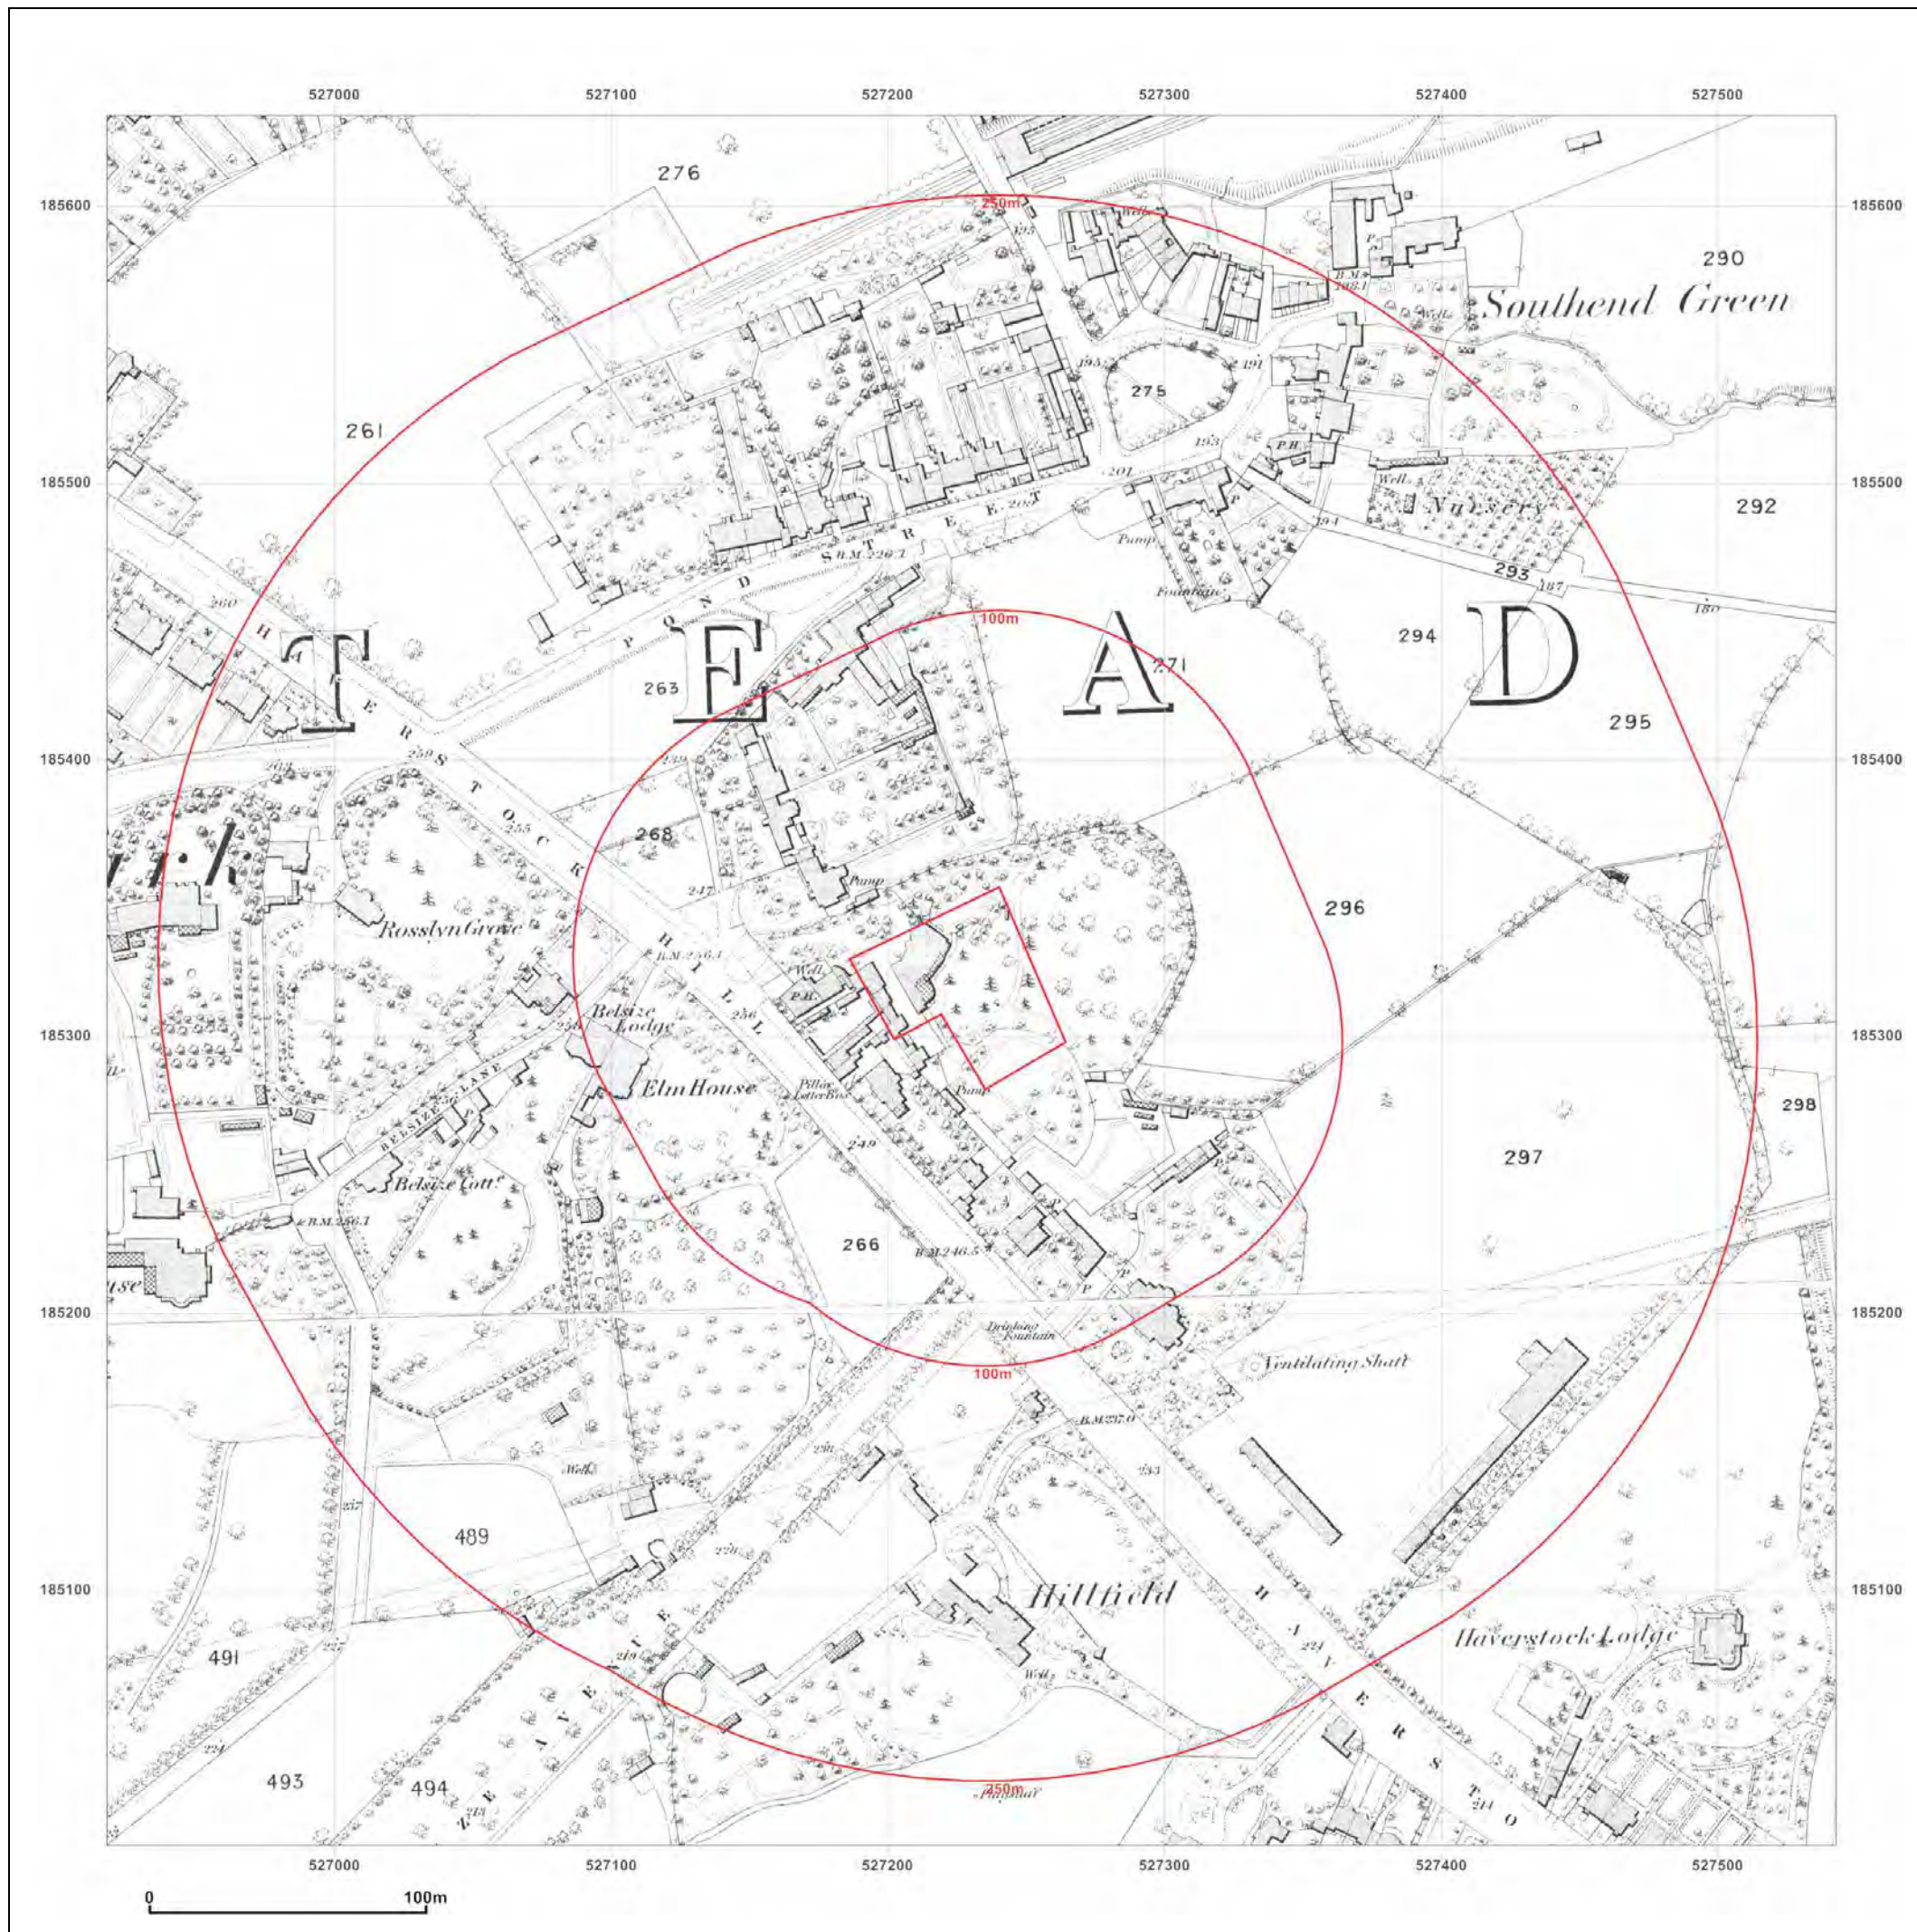

Site Details:

CONVENT OF THE SISTERS
OF PROVIDENCE, BARTRAMS
CONVENT HOSTEL, ROWLAND
HILL STREET, LONDON, NW3
2AD

Client Ref: CG/08753/JJM01
Report Ref: CGL01-1325239
Grid Ref: 527230, 185320

Map Name: County Series

Map date: 1870-1871

Scale: 1:2,500

Printed at: 1:2,500

Surveyed N/A
Revised N/A
Edition N/A
Copyright N/A
Levelled N/A

Surveyed N/A
Revised N/A
Edition N/A
Copyright N/A
Levelled N/A

Produced by
GroundSure Environmental Insight
www.groundsure.com

Supplied by:
www.centremapslive.com
Groundsure@centremaps.com

© Crown copyright and database rights 2013 Ordnance Survey 100035207

Production date: 05 March 2014

To view map legend click here [Legend](#)