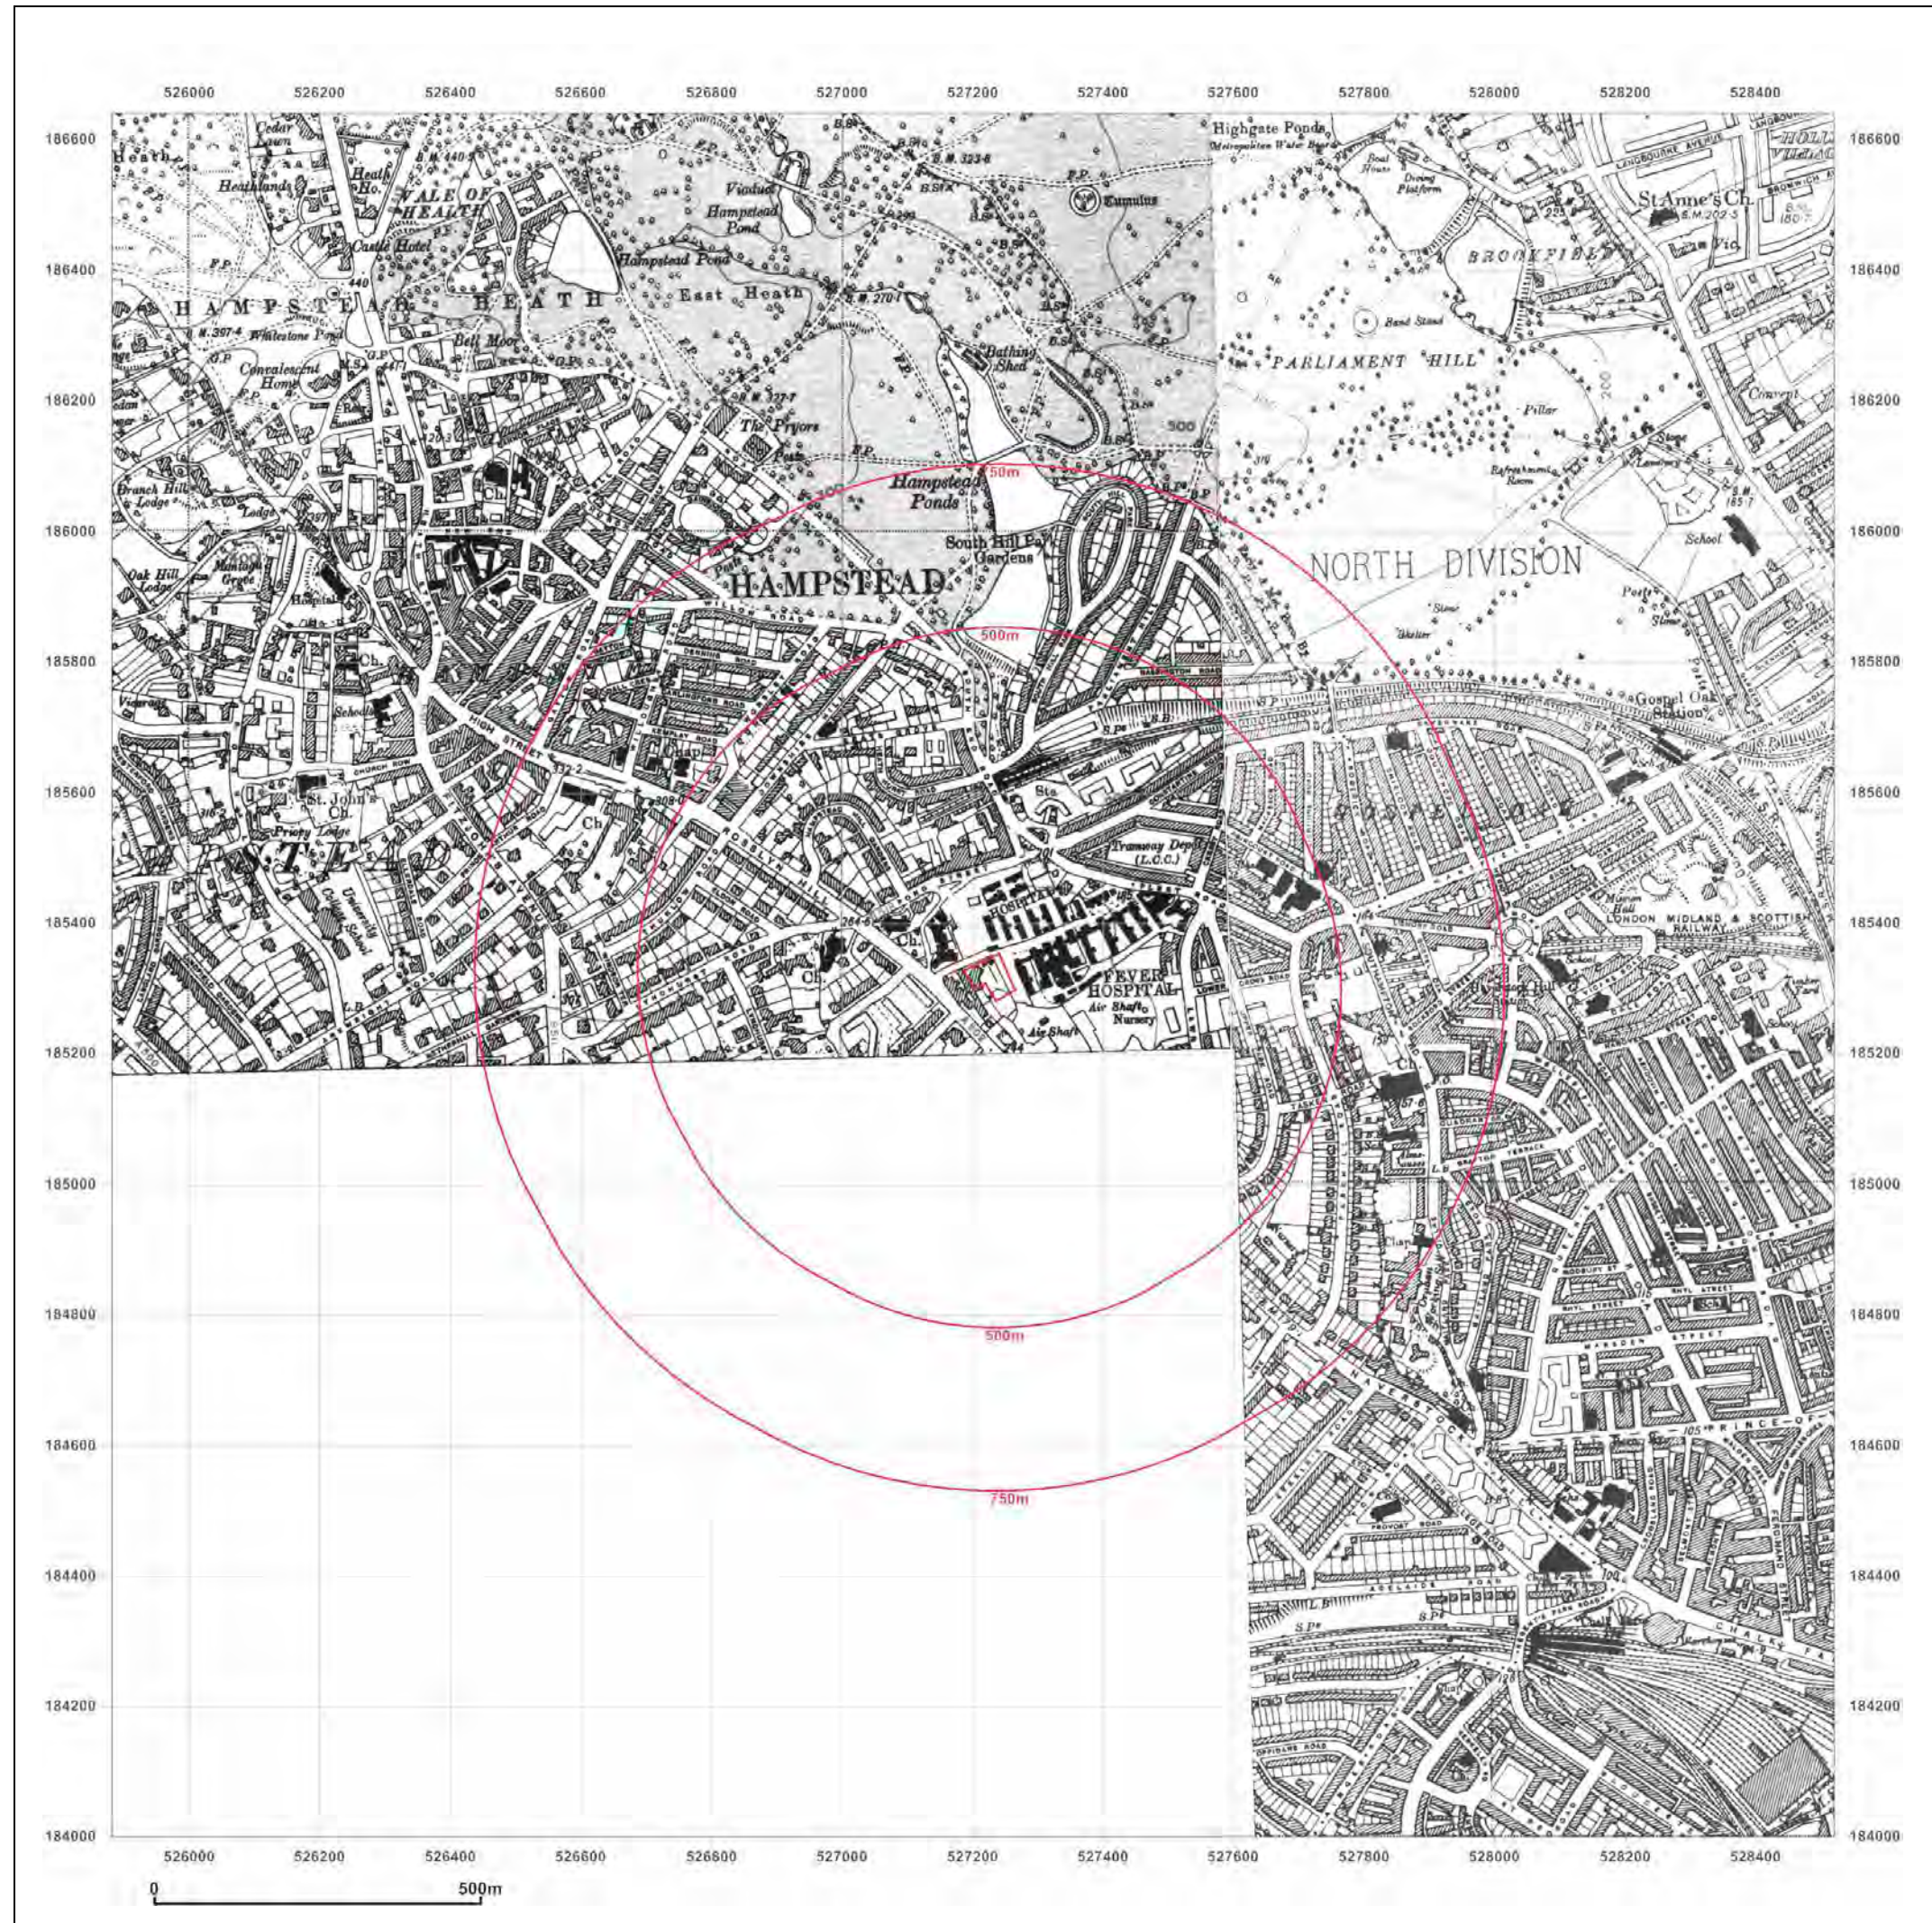

Produced by
GroundSure Environmental Insight
www.groundsure.com

Supplied by:
www.centremapslive.com
Groundsure@centremaps.com

© Crown copyright and database rights 2013 Ordnance Survey 100035207

Production date: 05 March 2014

To view map legend click here [Legend](#)