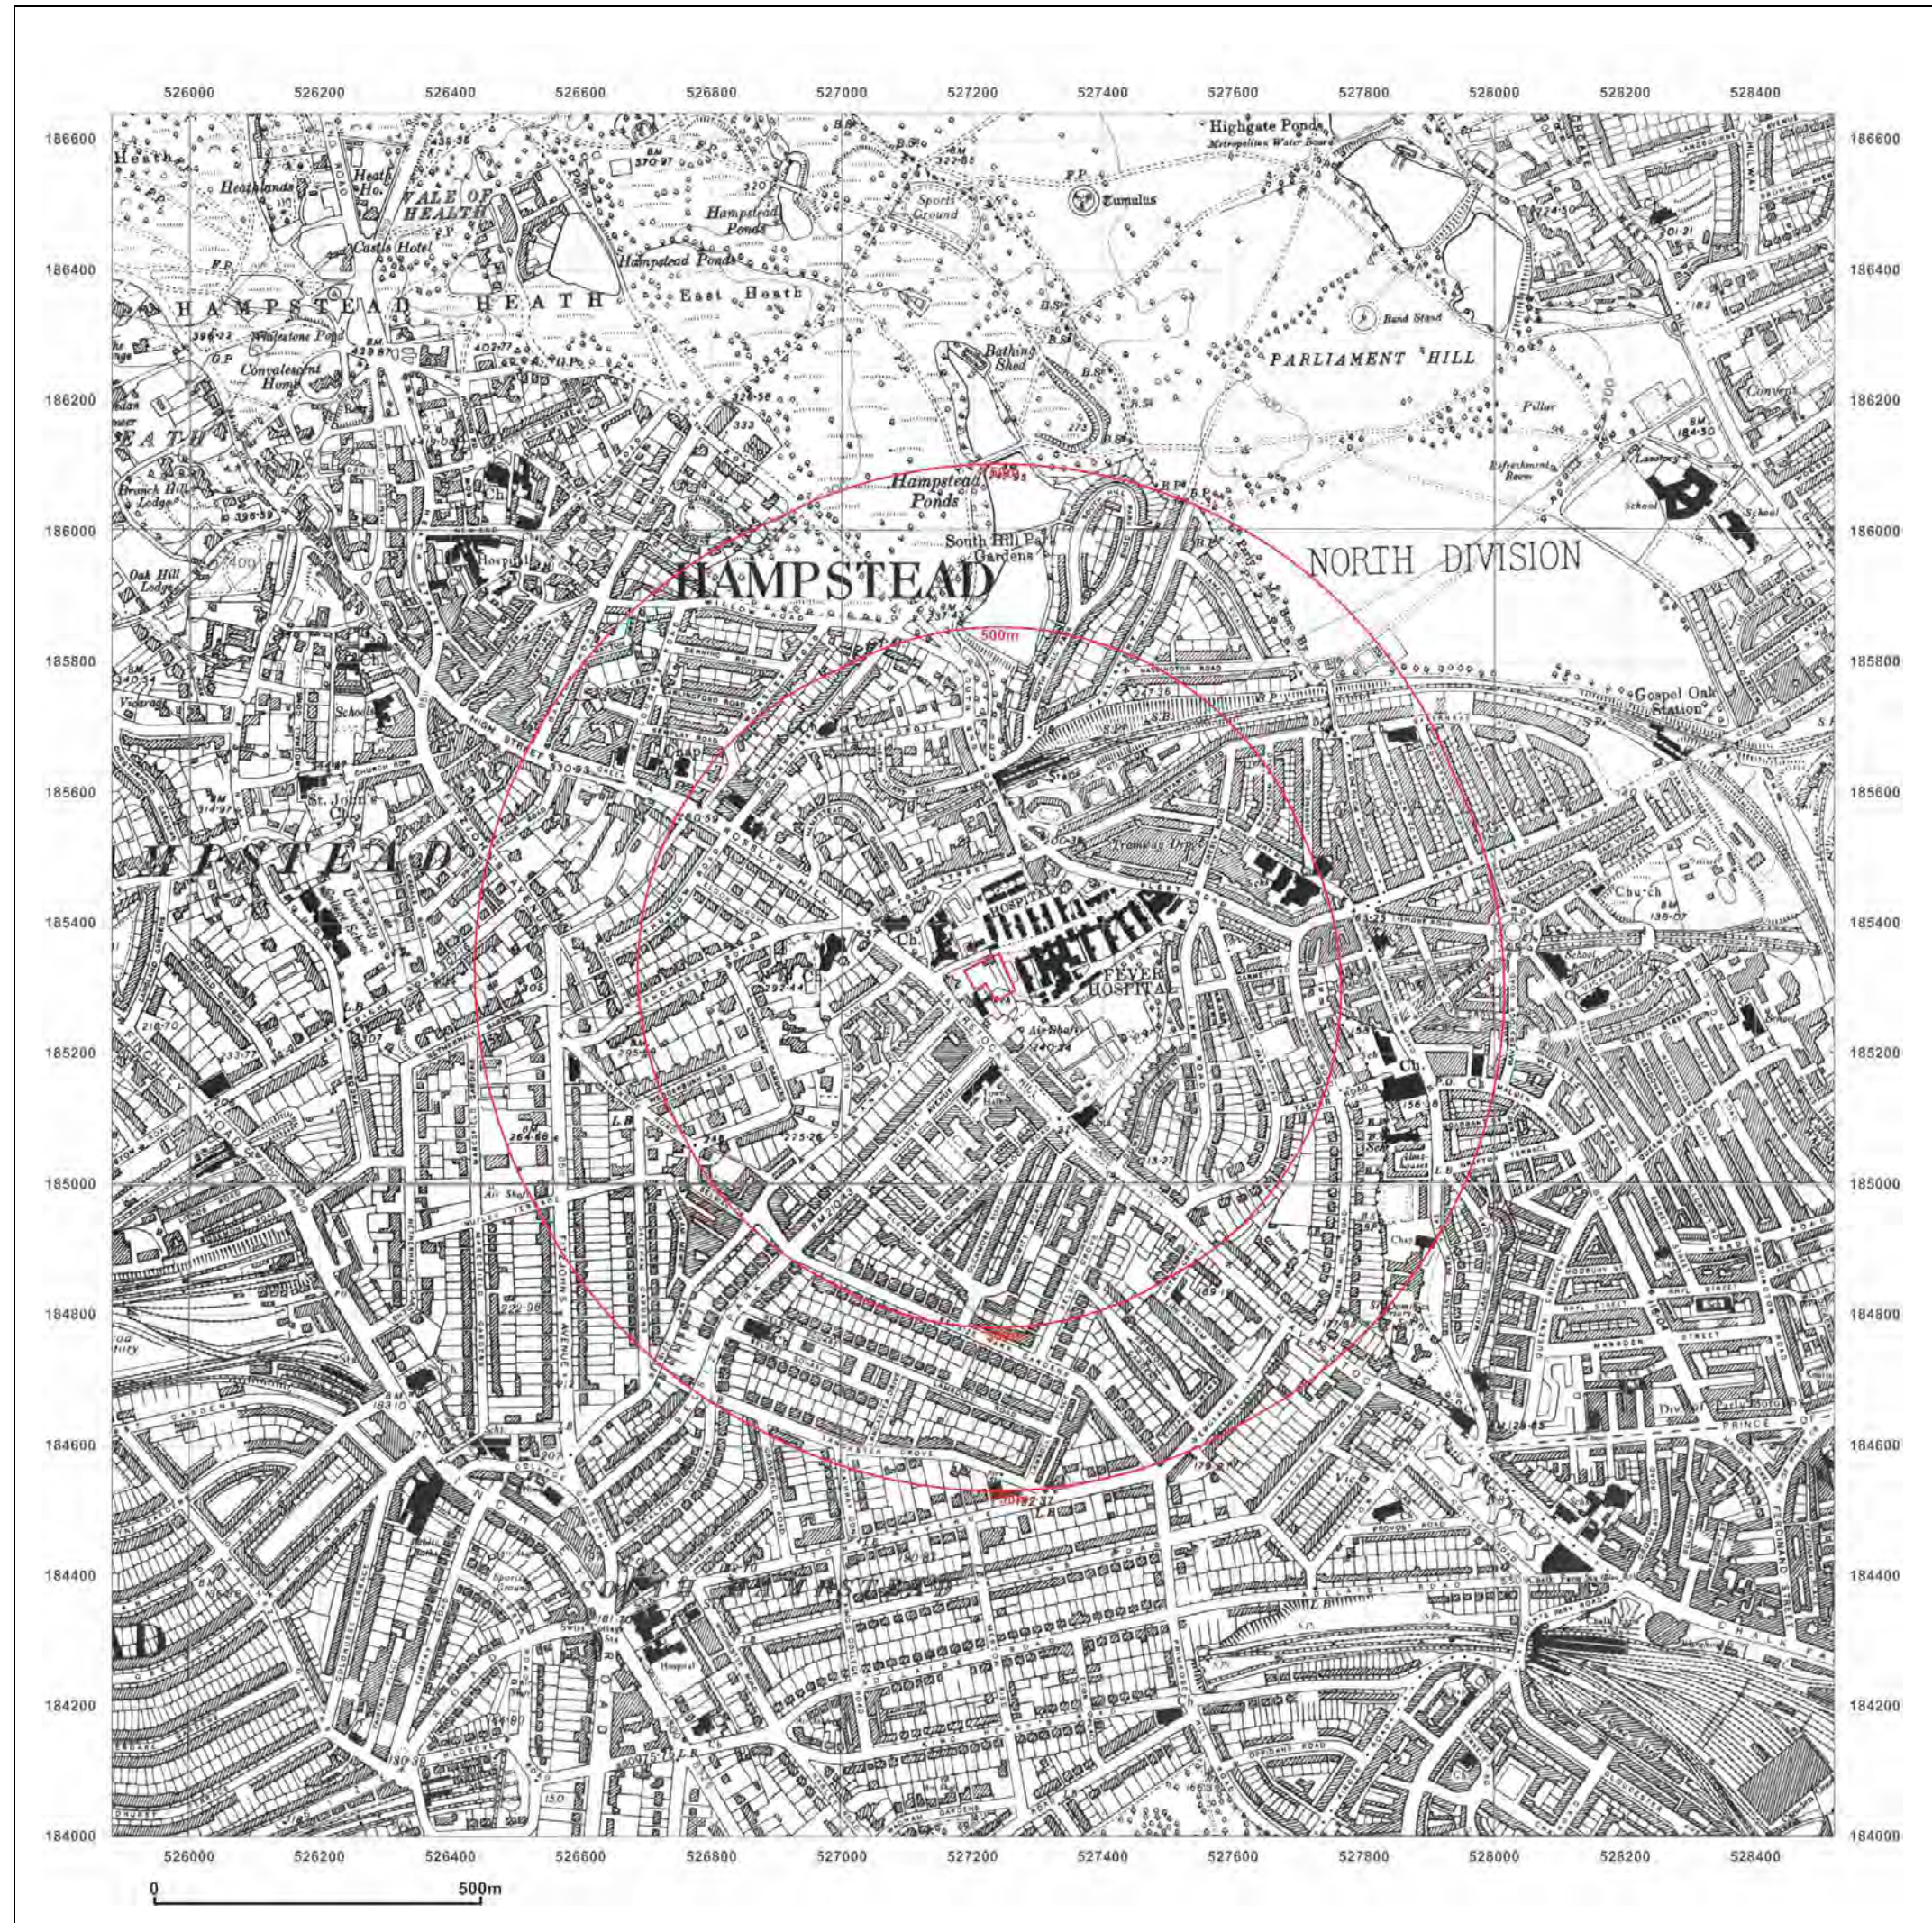

Site Details:

CONVENT OF THE SISTERS
OF PROVIDENCE, BARTRAMS
CONVENT HOSTEL, ROWLAND
HILL STREET, LONDON, NW3
2AD

Client Ref: CG/08753/JJM01
Report Ref: CGL01-1325239
Grid Ref: 527200, 185320

Map Name: Provisional

Map date: 1948-1949

Scale: 1:10,560

Printed at: 1:10,560

Surveyed 1940
Revised 1940
Edition N/A
Copyright N/A
Levelled N/A

Surveyed 1940
Revised 1940
Edition N/A
Copyright N/A
Levelled N/A

Produced by
GroundSure Environmental Insight
www.groundsure.com

Supplied by:
www.centremapslive.com
Groundsure@centremaps.com

© Crown copyright and database rights 2013 Ordnance Survey 100035207

Production date: 05 March 2014

To view map legend click here [Legend](#)