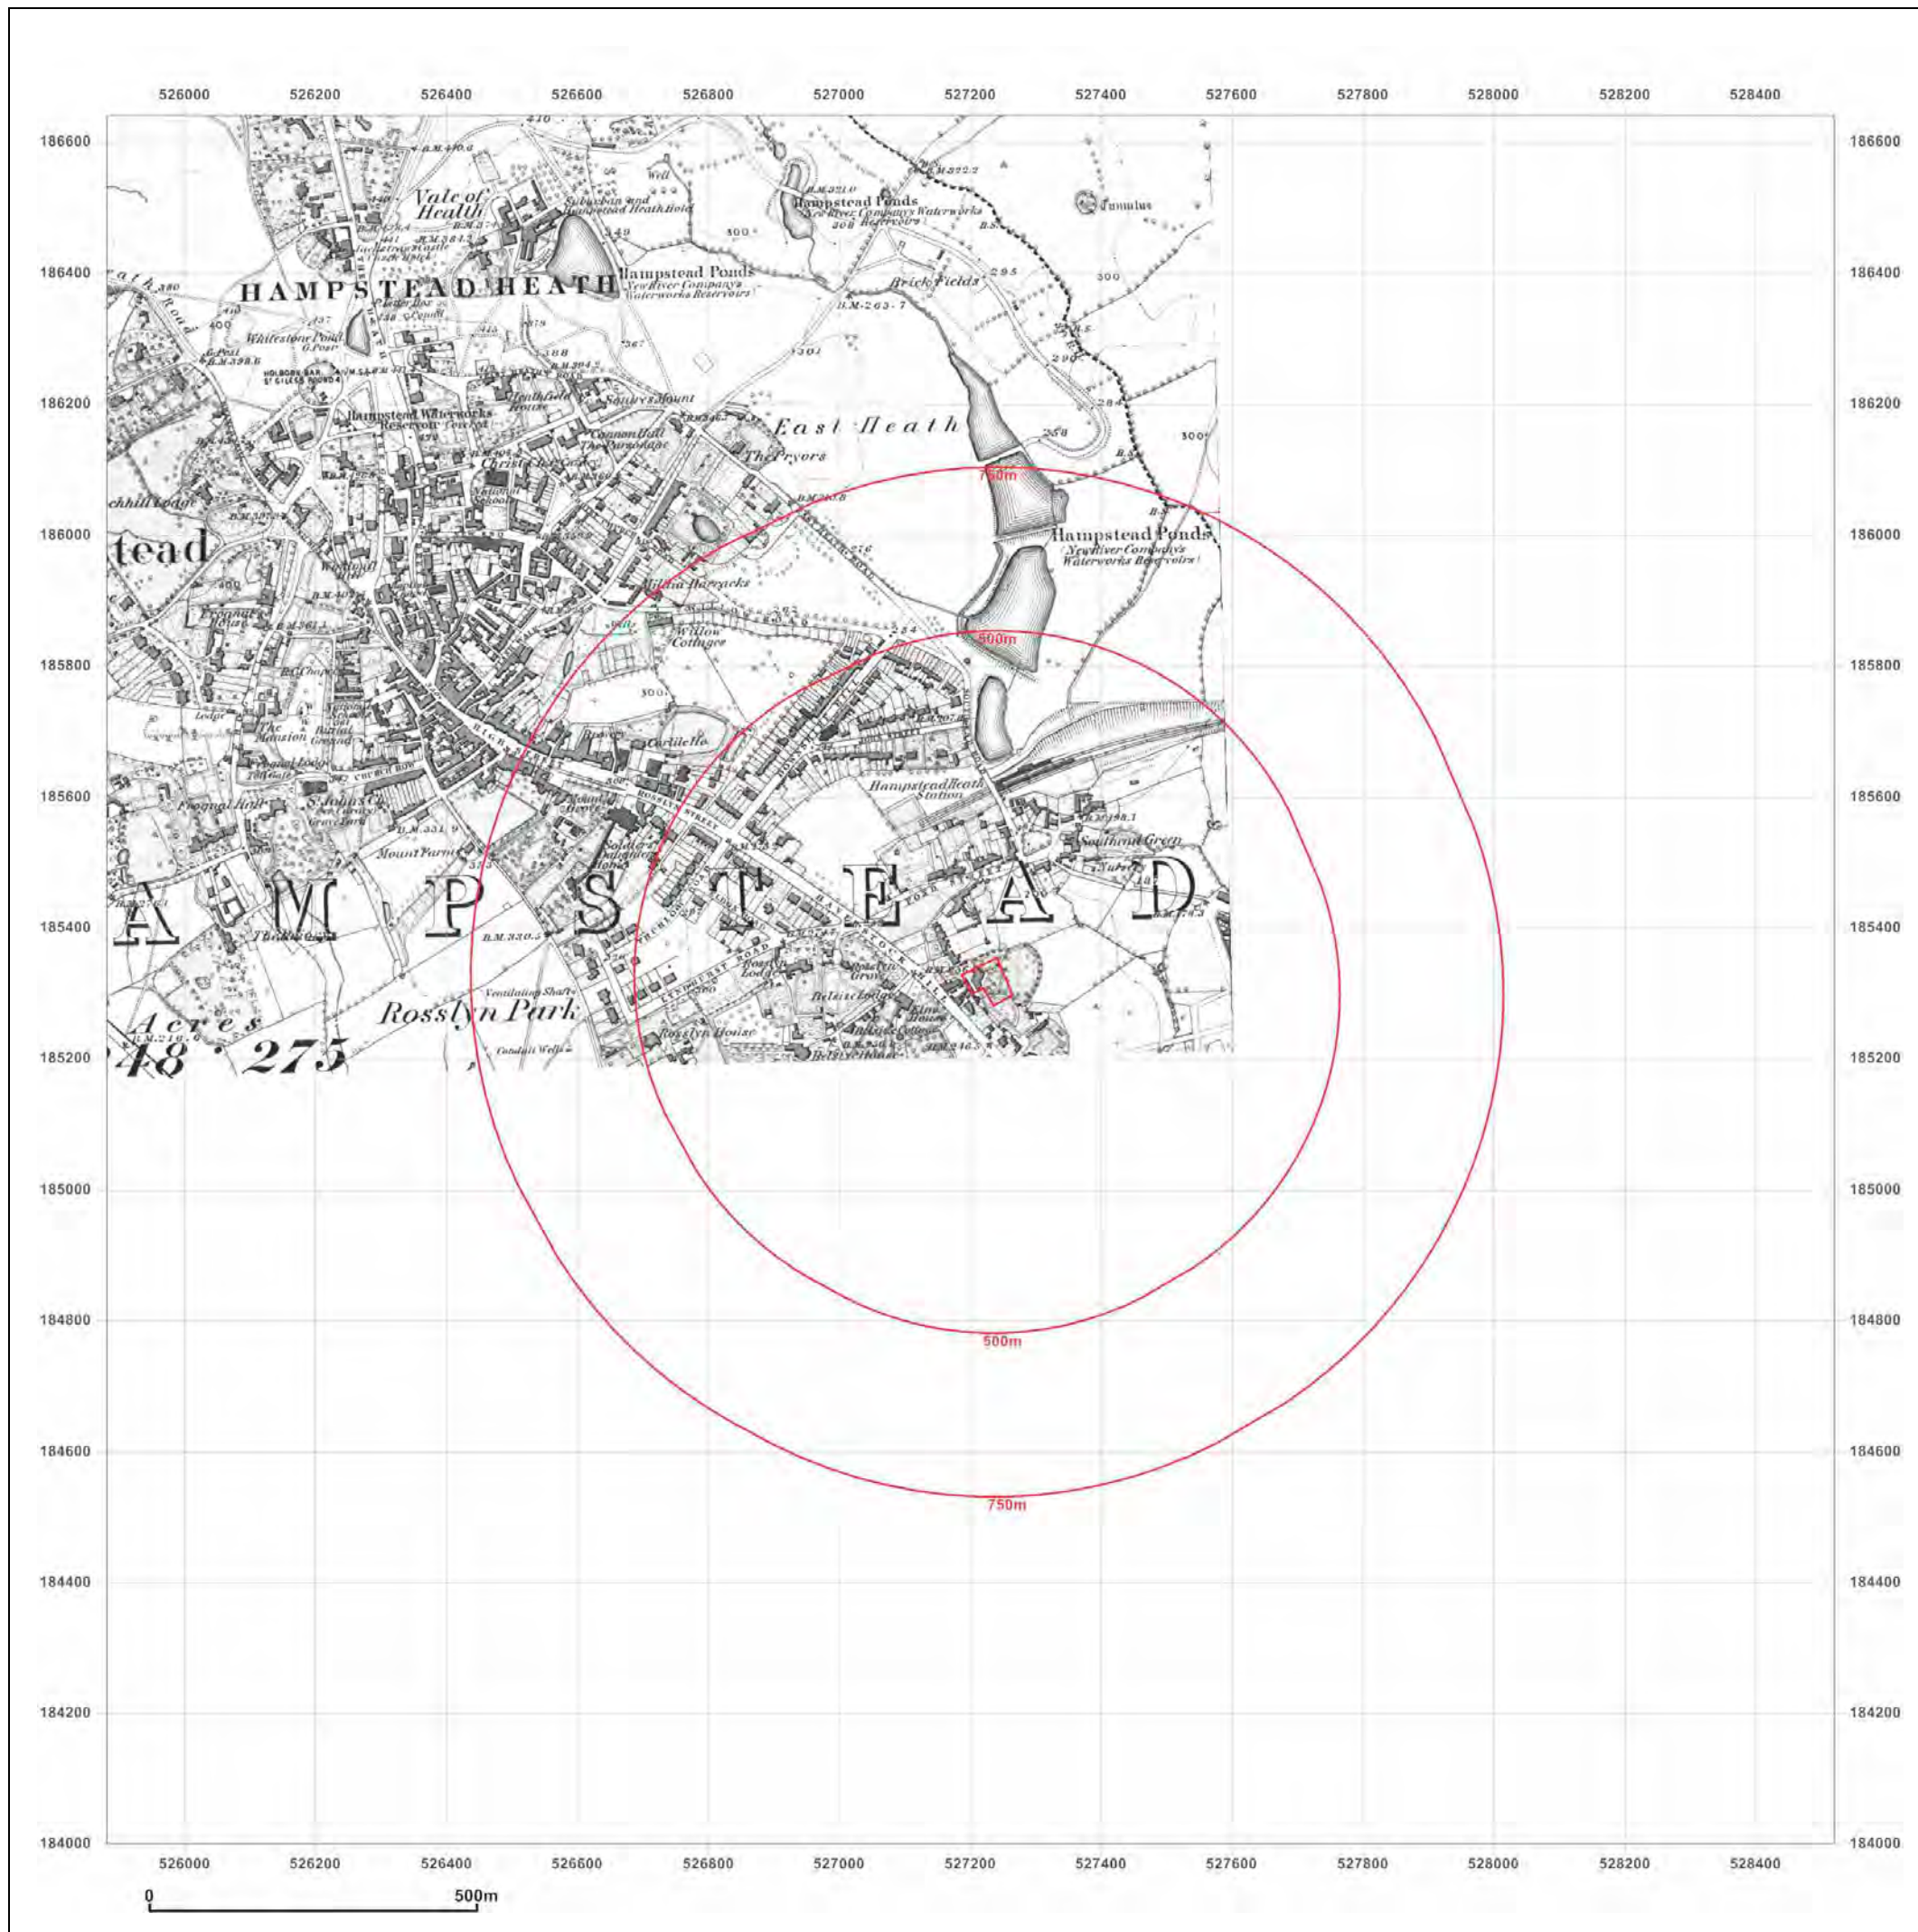

© Crown copyright and database rights 2013 Ordnance Survey 100035207

Production date: 05 March 2014

To view map legend click here [Legend](#)

**Site Details:**

CONVENT OF THE SISTERS  
OF PROVIDENCE, BARTRAMS  
CONVENT HOSTEL, ROWLAND  
HILL STREET, LONDON, NW3  
2AD