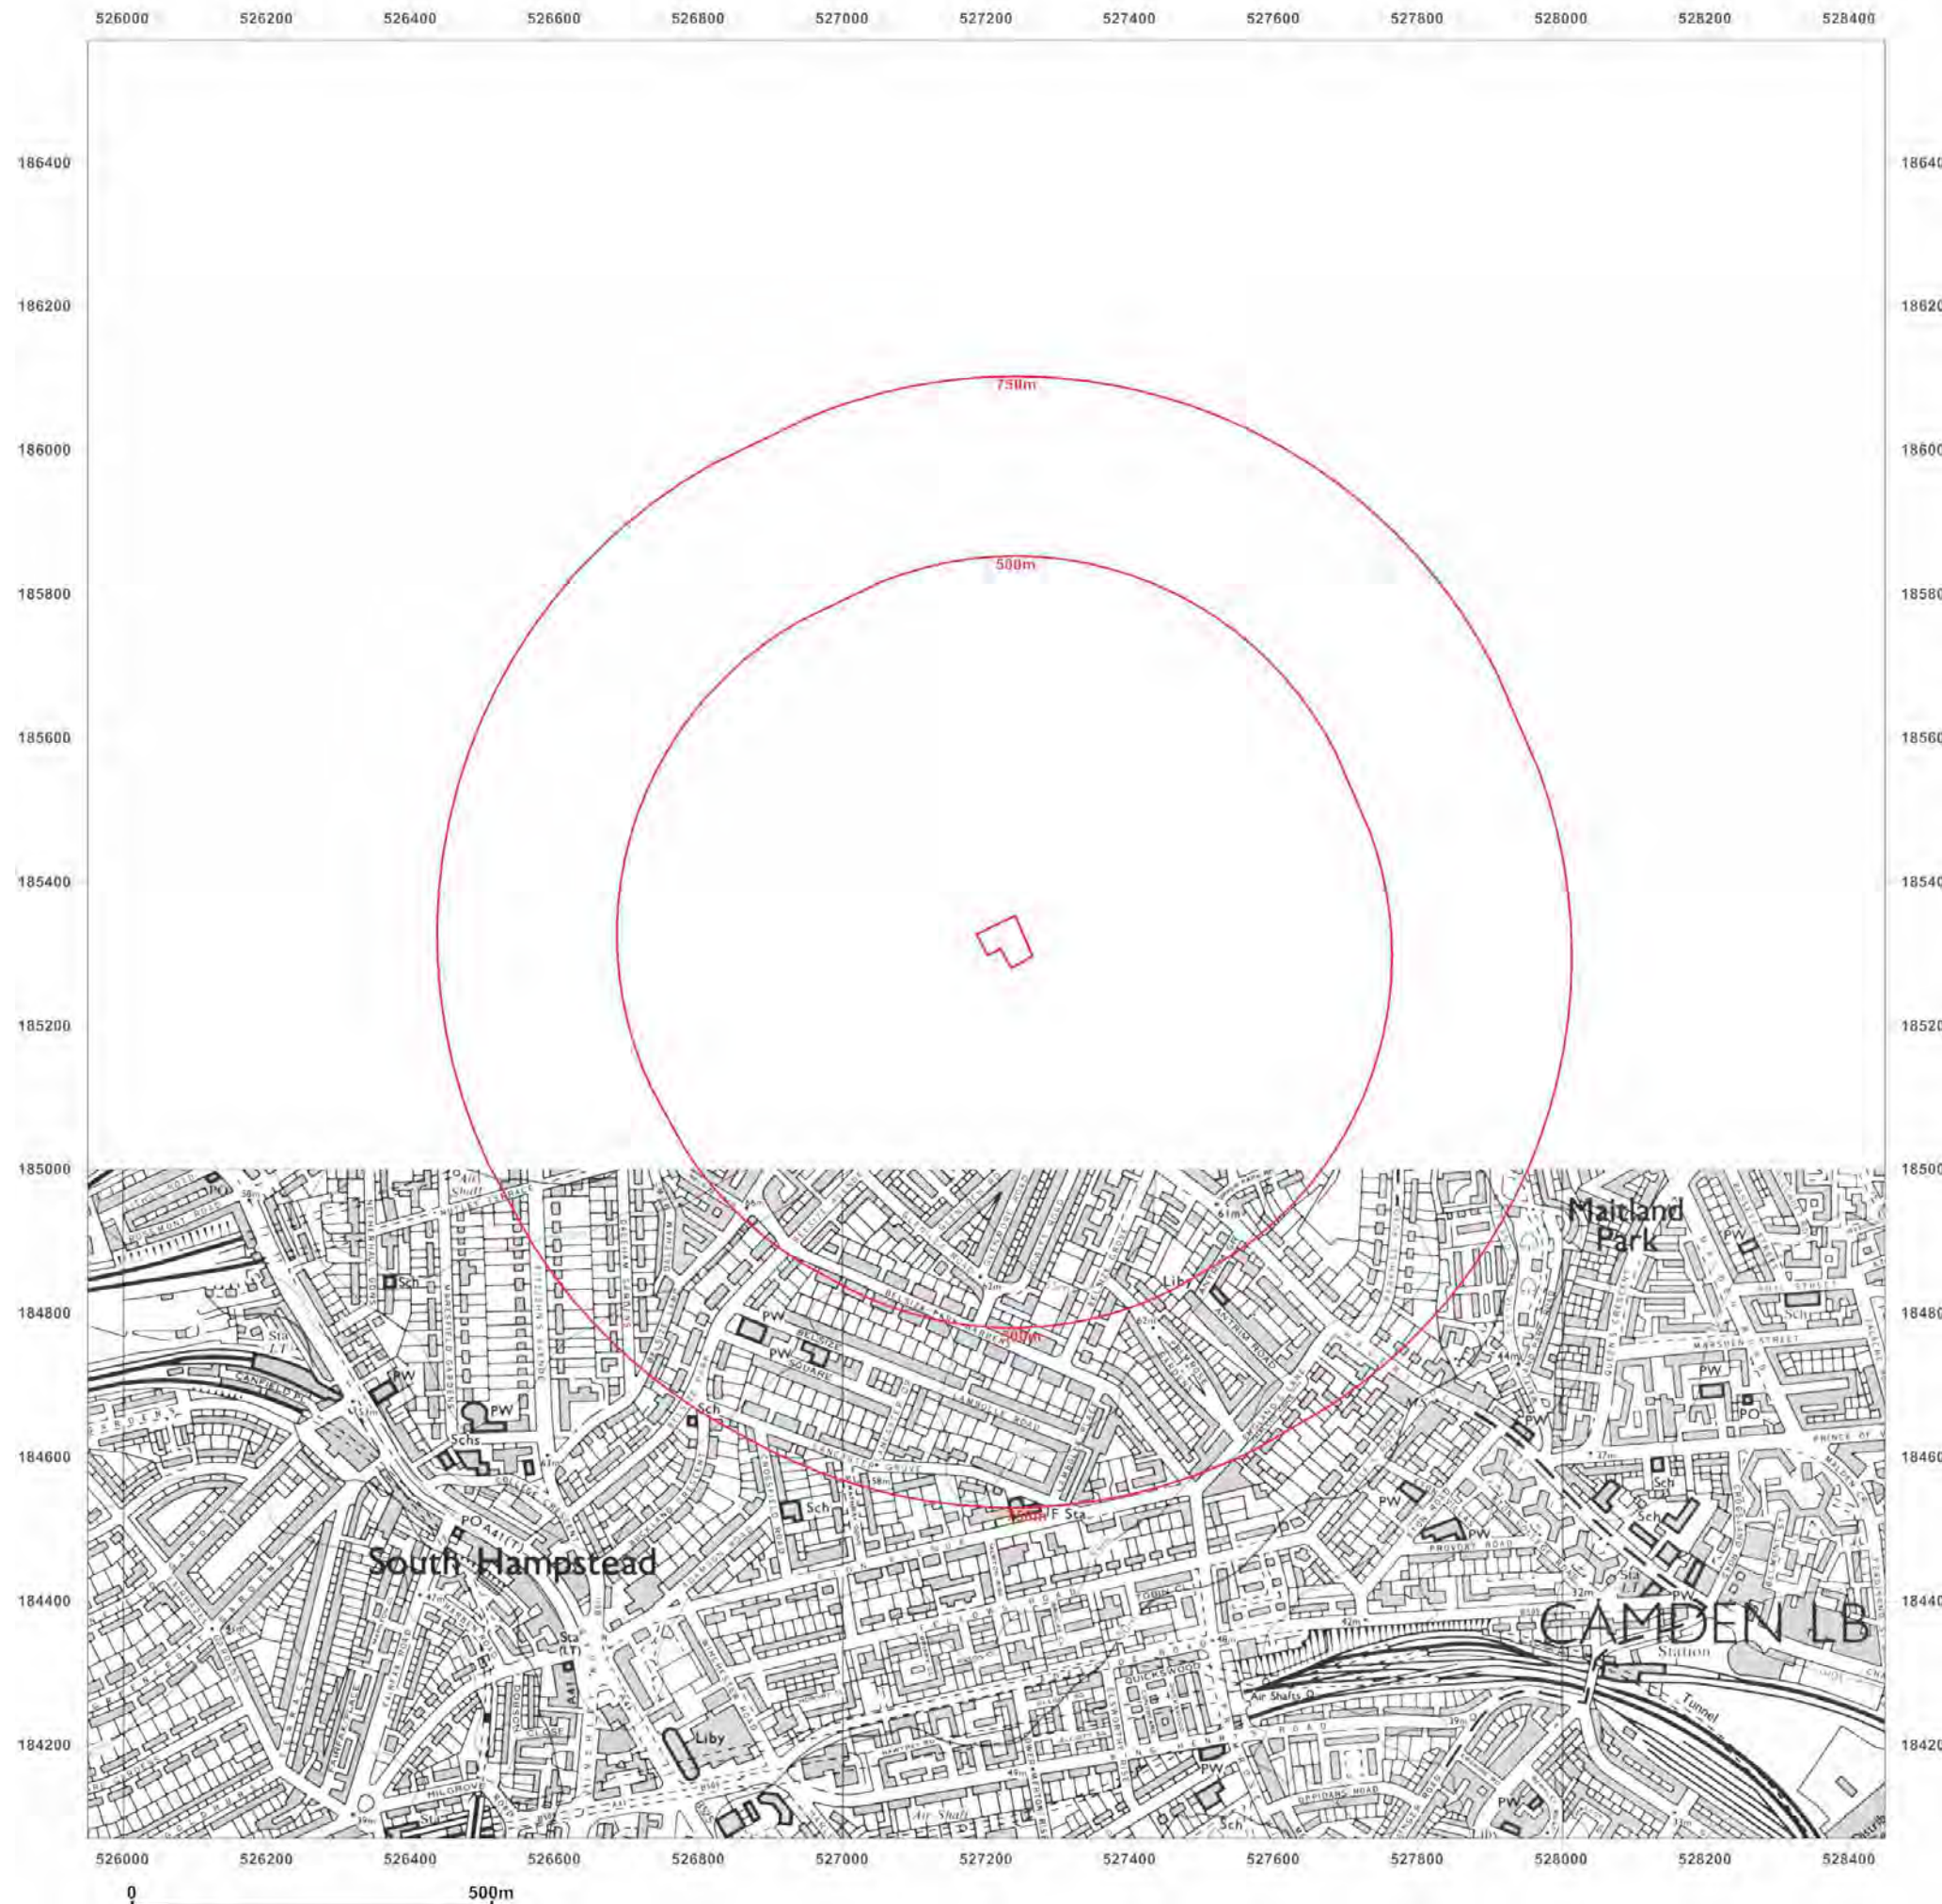

Site Details:

CONVENT OF THE SISTERS
OF PROVIDENCE, BARTRAMS
CONVENT HOSTEL, ROWLAND
HILL STREET, LONDON, NW3
2AD

Client Ref: CG/08753/JJM01
Report Ref: CGL01-1325239
Grid Ref: 527200, 185320

Map Name: National Grid

Map date: 1991

Scale: 1:10,000

Printed at: 1:10,000

Surveyed 1987
Revised 1989
Edition N/A
Copyright 1991
Levelled N/A

Produced by
GroundSure Environmental Insight
www.groundsure.com

Supplied by:
www.centremapslive.com
Groundsure@centremaps.com

© Crown copyright and database rights 2013 Ordnance Survey 100035207

Production date: 05 March 2014

To view map legend click here [Legend](#)