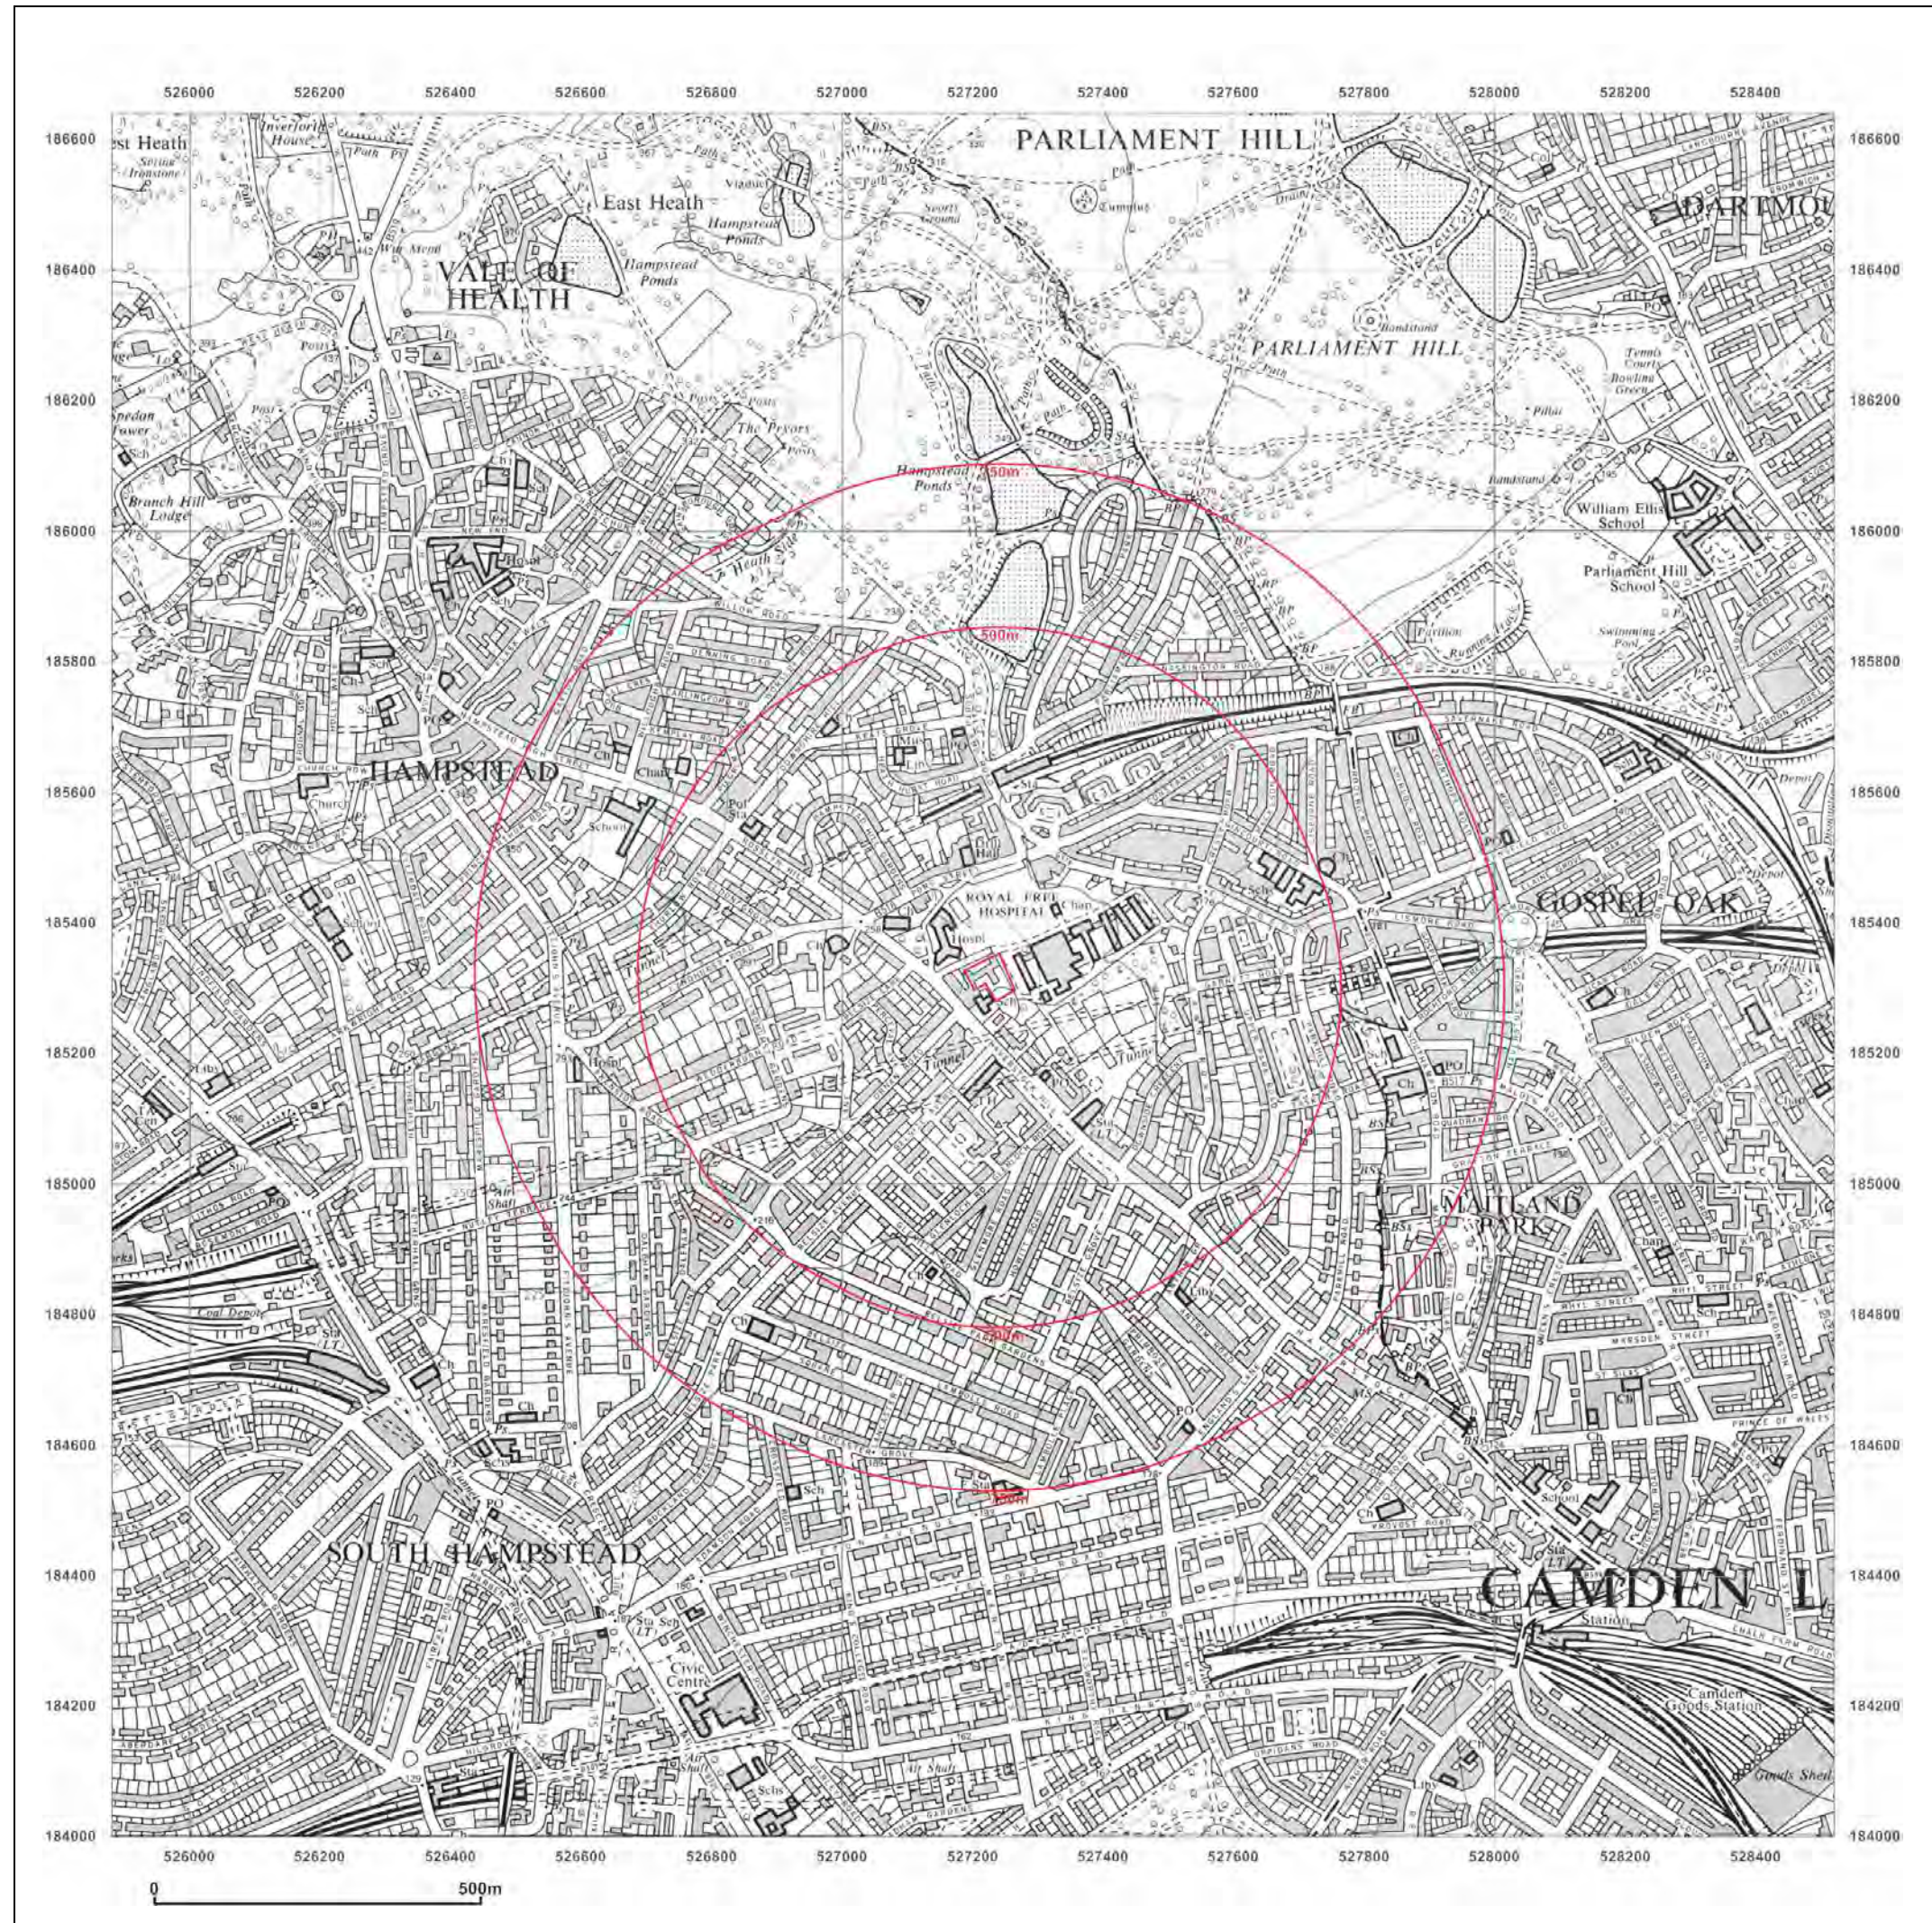

Site Details:

CONVENT OF THE SISTERS
OF PROVIDENCE, BARTRAMS
CONVENT HOSTEL, ROWLAND
HILL STREET, LONDON, NW3
2AD

Client Ref: CG/08753/JJM01
Report Ref: CGL01-1325239
Grid Ref: 527200, 185320

Map Name: Provisional

Map date: 1965-1968

Scale: 1:10,560

Printed at: 1:10,560

Surveyed 1965
Revised 1965
Edition N/A
Copyright N/A
Levelled N/A

Surveyed 1968
Revised 1968
Edition N/A
Copyright N/A
Levelled N/A

Produced by
GroundSure Environmental Insight
www.groundsure.com

Supplied by:
www.centremapslive.com
Groundsure@centremaps.com

© Crown copyright and database rights 2013 Ordnance Survey 100035207

Production date: 05 March 2014

To view map legend click here [Legend](#)