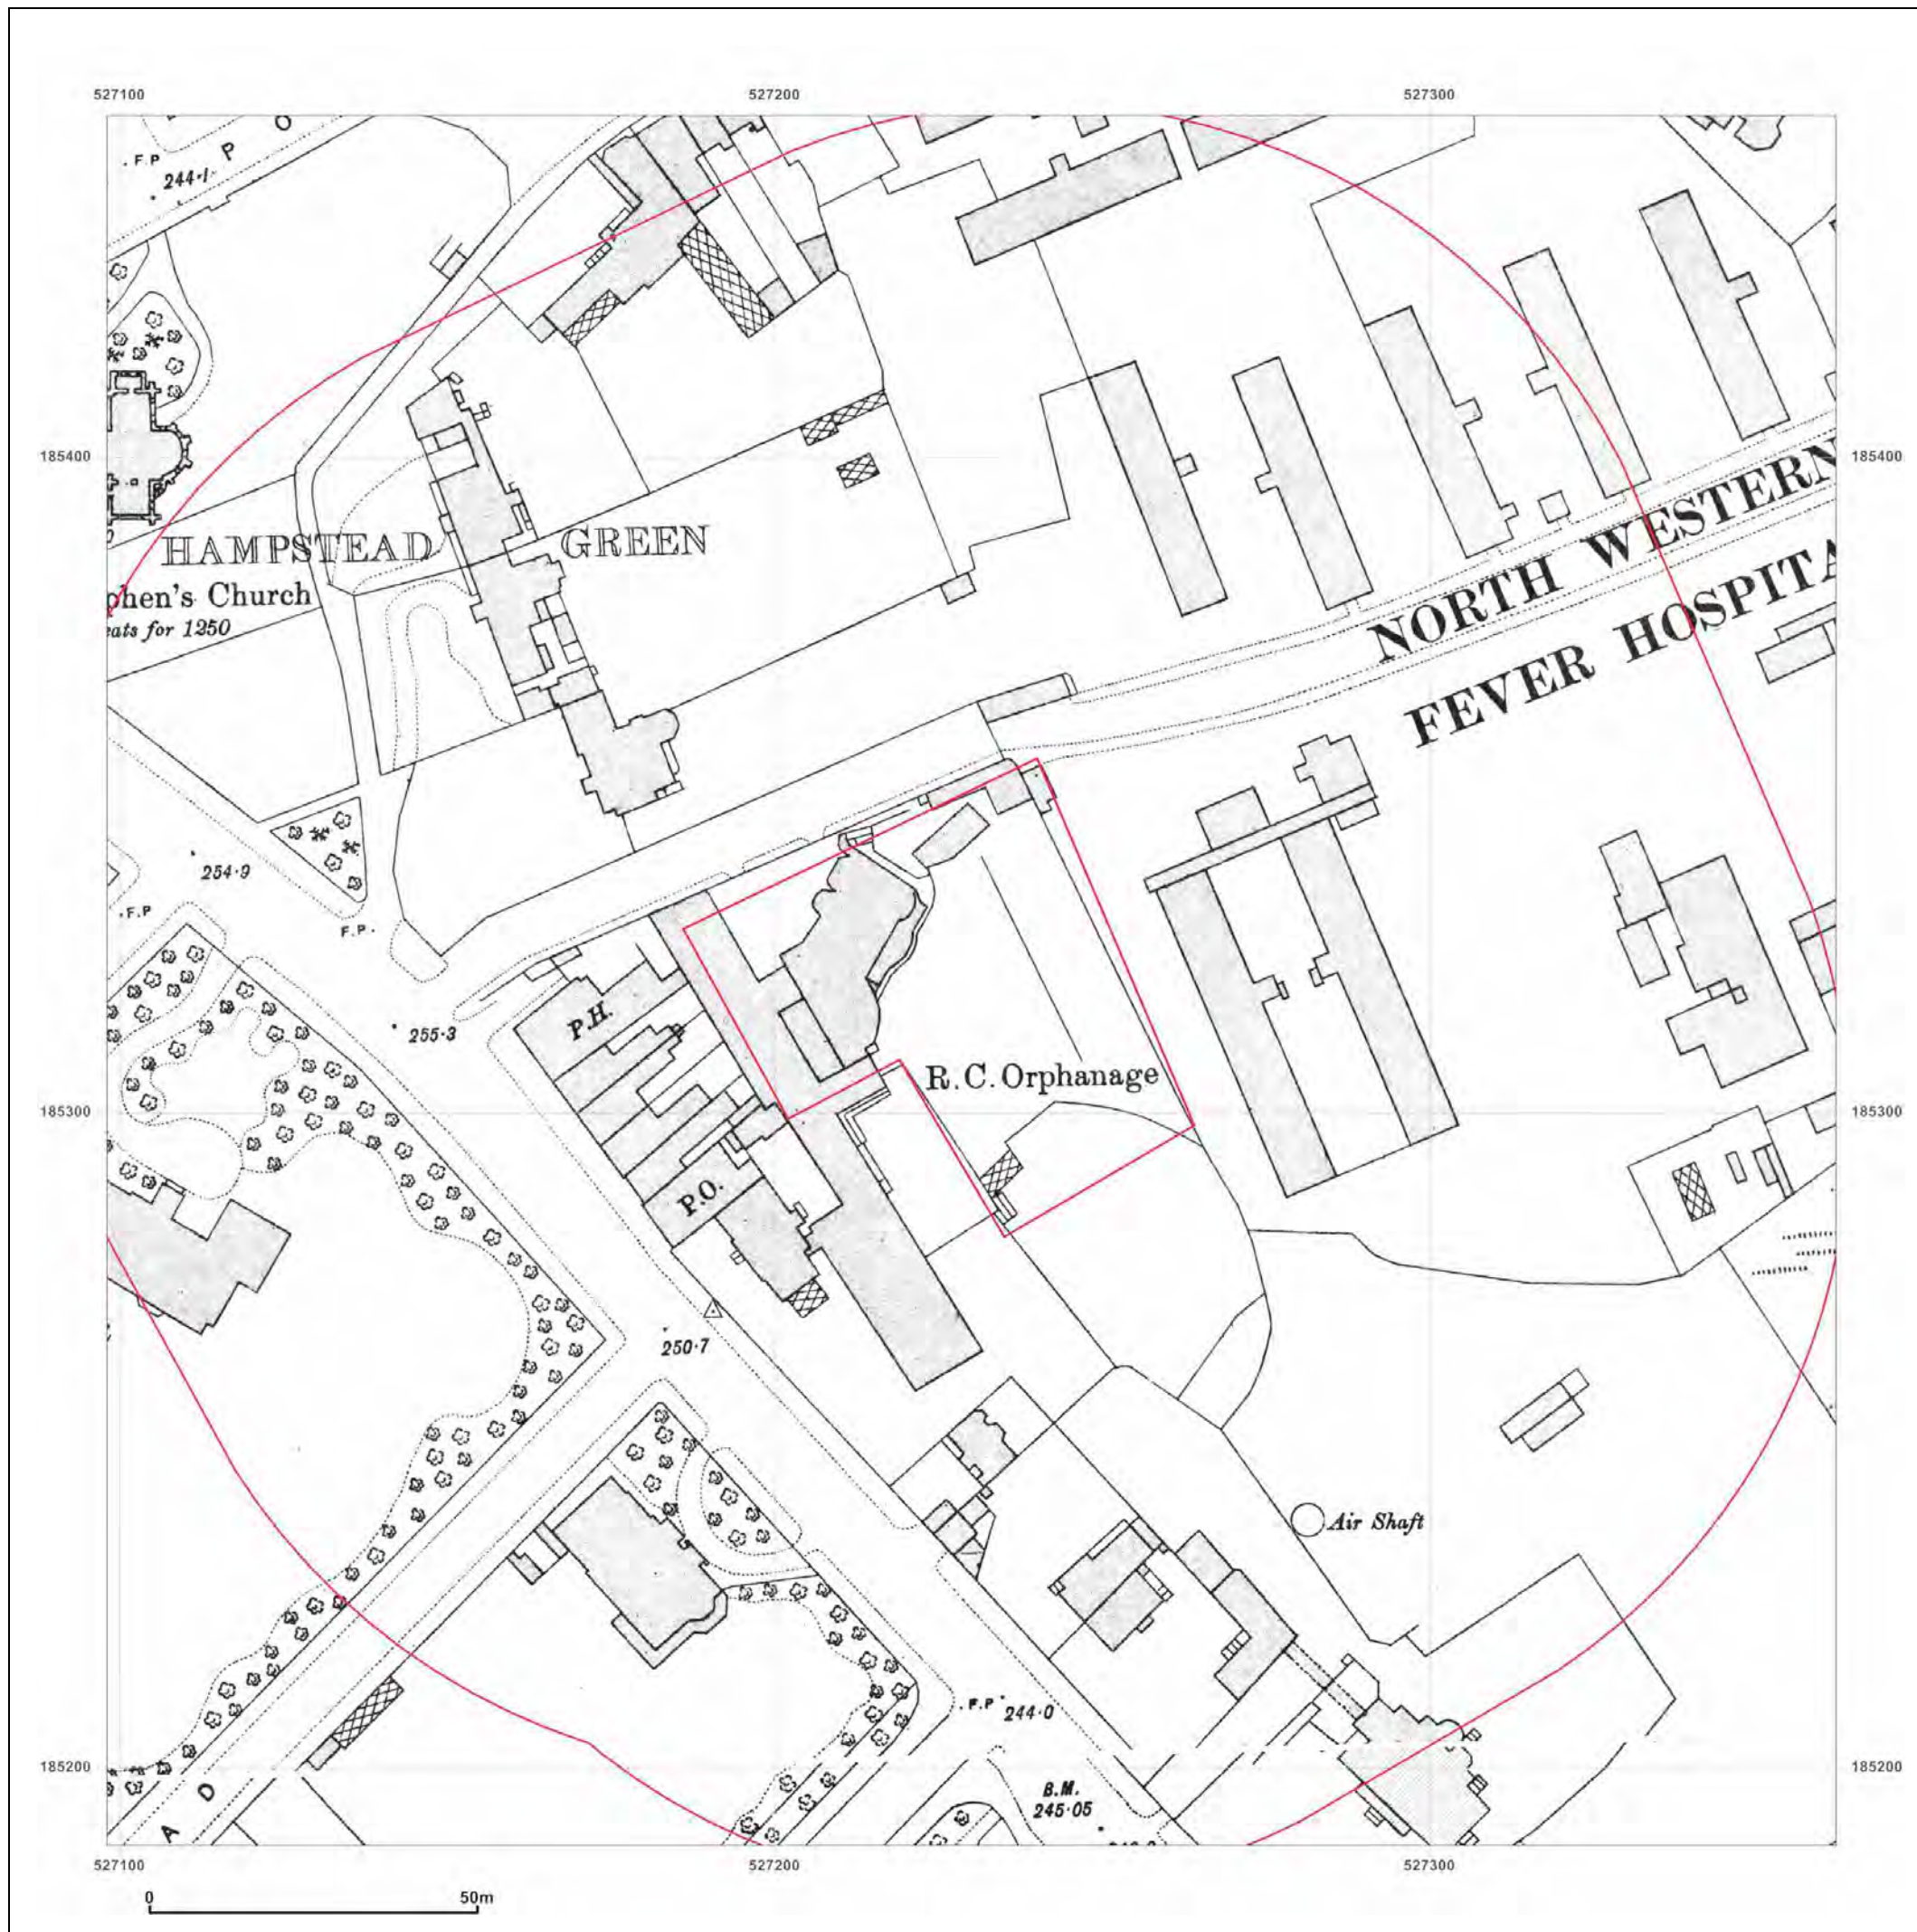

Site Details:

CONVENT OF THE SISTERS
OF PROVIDENCE, BARTRAMS
CONVENT HOSTEL, ROWLAND
HILL STREET, LONDON, NW3
2AD

Client Ref: CG/08753/JJM01
Report Ref: CGL01-1325239
Grid Ref: 527230, 185320

Map Name: 1056 Scale Town Plan

Map date: 1893-1894

Scale: 1:1,056

Printed at: 1:1,056

Surveyed N/A
Revised N/A
Edition N/A
Copyright N/A
Levelled N/A

Surveyed N/A
Revised N/A
Edition N/A
Copyright N/A
Levelled N/A

Produced by
GroundSure Environmental Insight
www.groundsure.com

Supplied by:
www.centremapslive.com
Groundsure@centremaps.com

© Crown copyright and database rights 2013 Ordnance Survey 100035207

Production date: 05 March 2014

To view map legend click here [Legend](#)