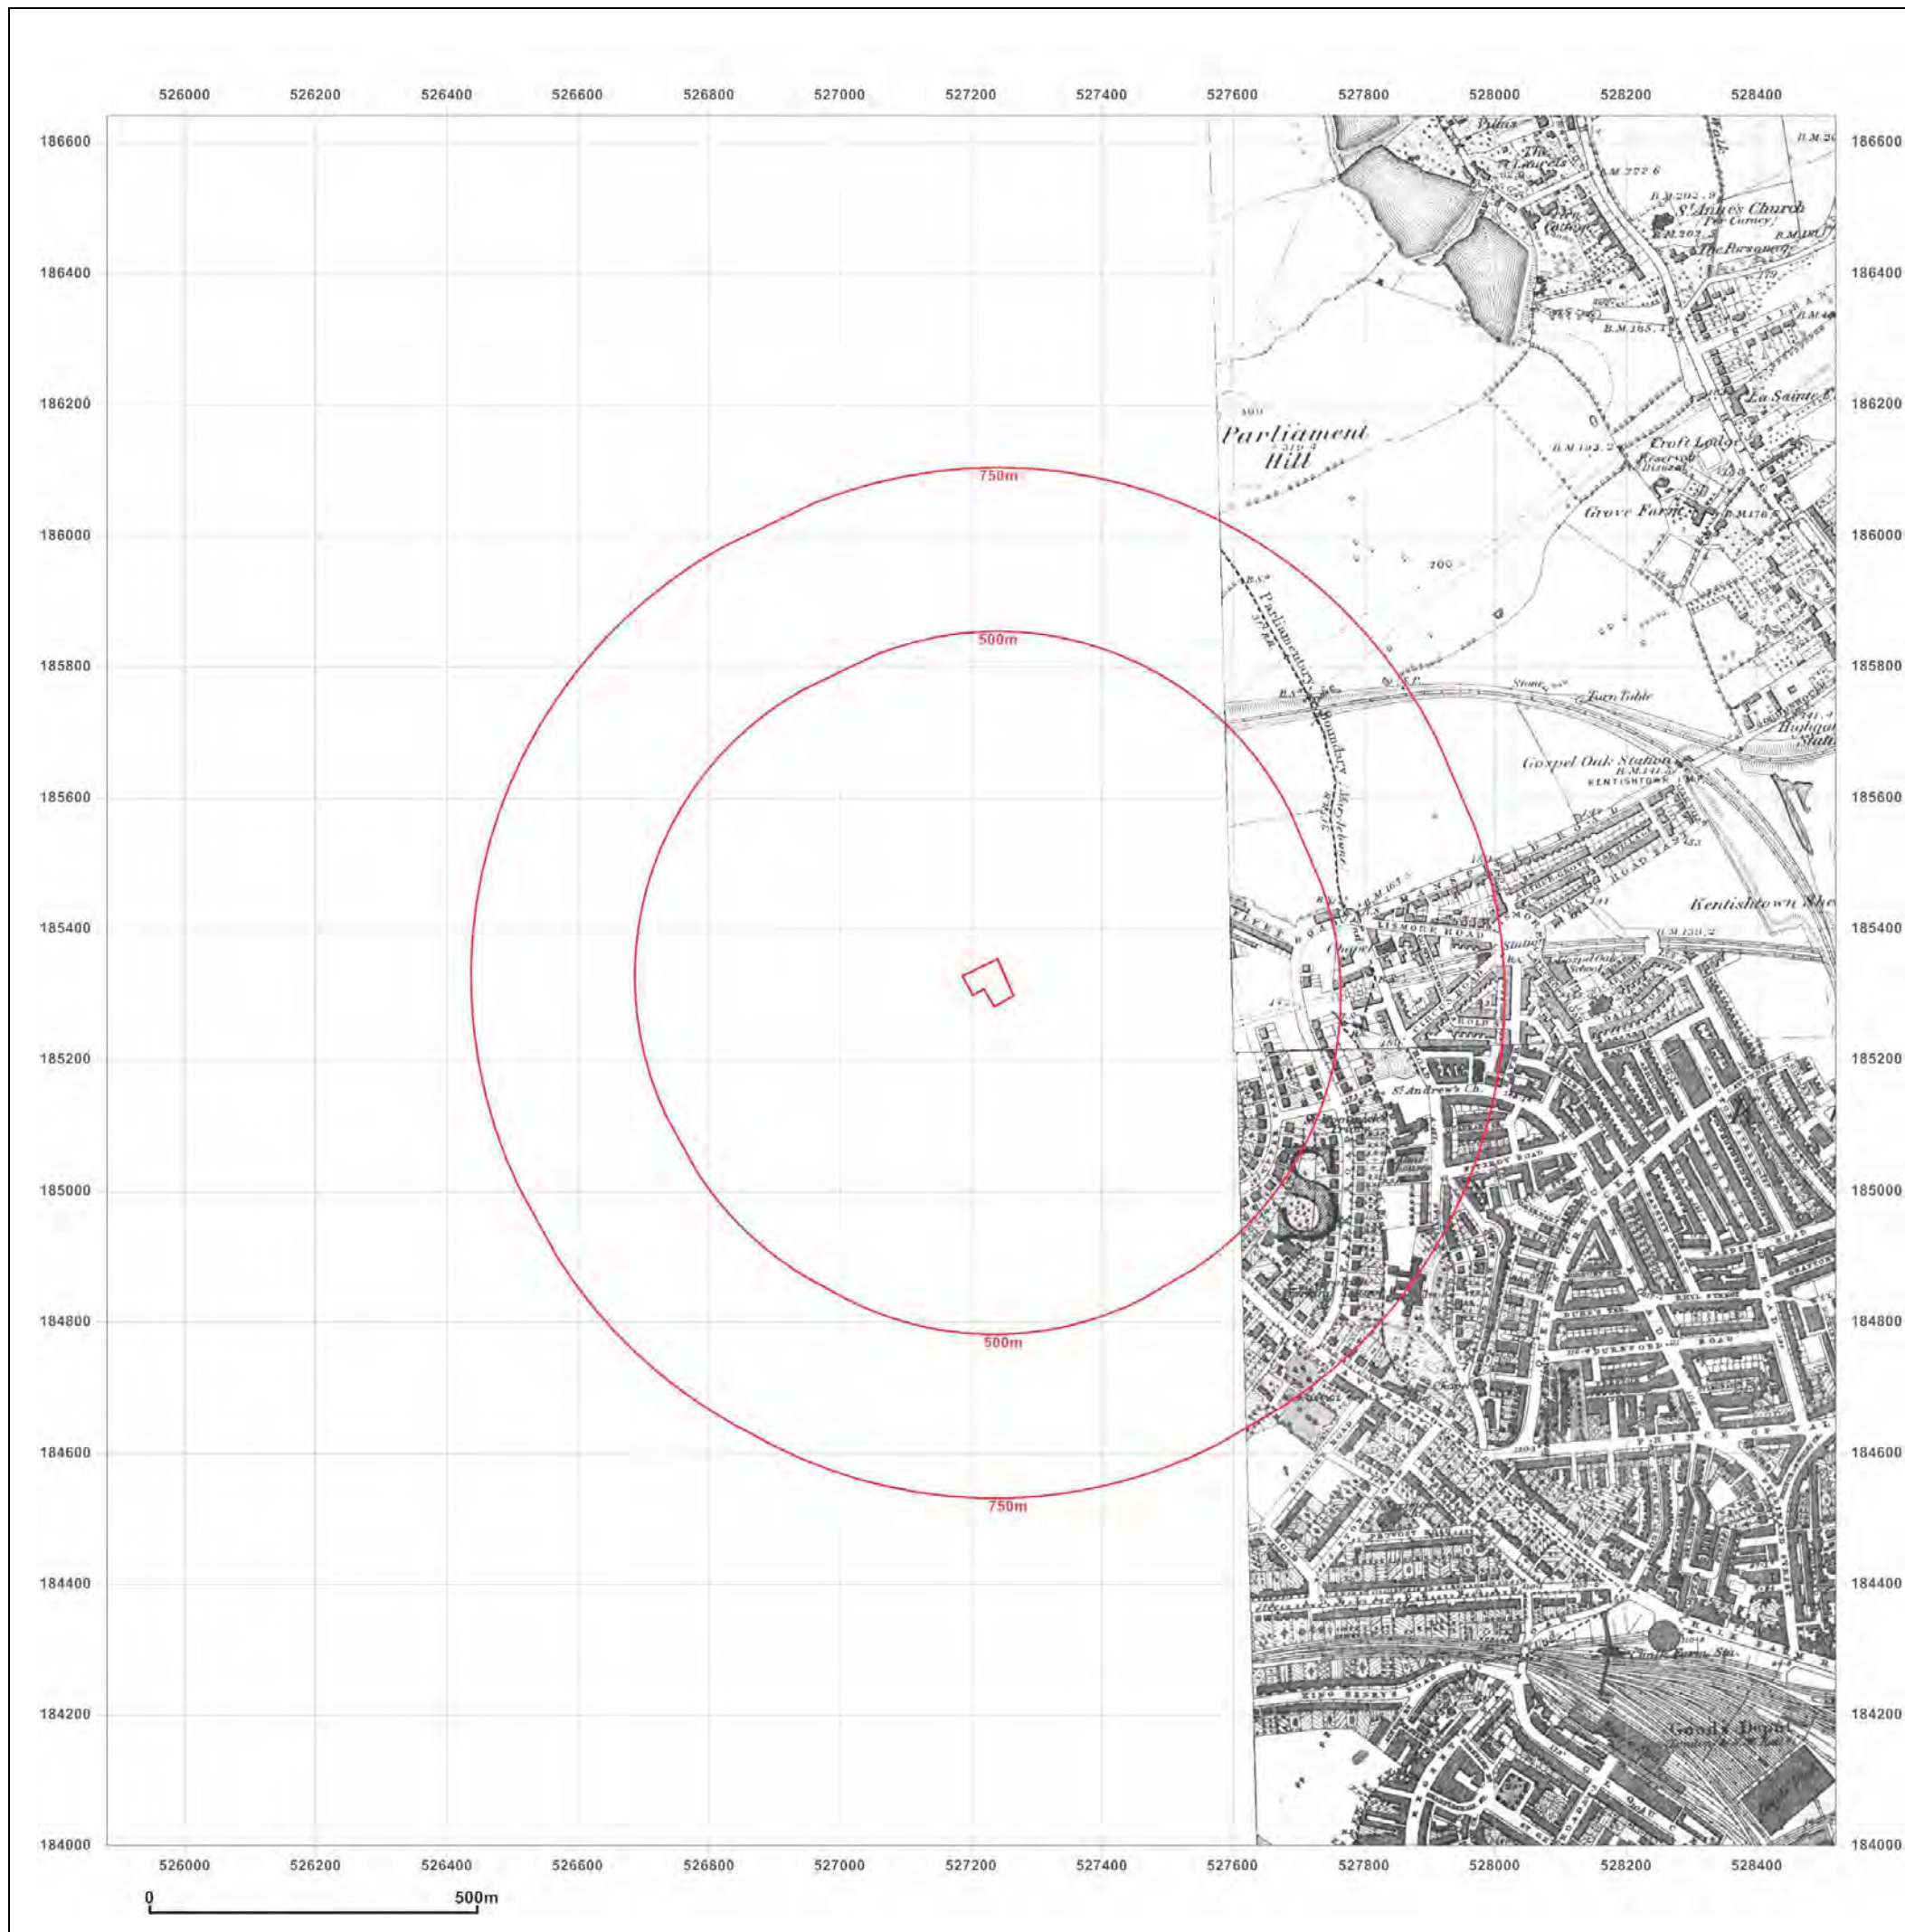

Site Details:

CONVENT OF THE SISTERS
OF PROVIDENCE, BARTRAMS
CONVENT HOSTEL, ROWLAND
HILL STREET, LONDON, NW3
2AD

Client Ref: CG/08753/JJM01
Report Ref: CGL01-1325239
Grid Ref: 527200, 185320

Map Name: County Series

Map date: 1879-1884

Scale: 1:10,560

Printed at: 1:10,560

Surveyed 1879
Revised 1879
Edition N/A
Copyright N/A
Levelled N/A

Surveyed 1873
Revised 1873
Edition 1884
Copyright N/A
Levelled N/A

Produced by GroundSure Environmental Insight
www.groundsure.com

Licensed Partner
Supplied by:
www.centremapslive.com
Groundsure@centremaps.com

© Crown copyright and database rights 2013 Ordnance Survey 100035207

Production date: 05 March 2014

To view map legend click here [Legend](#)