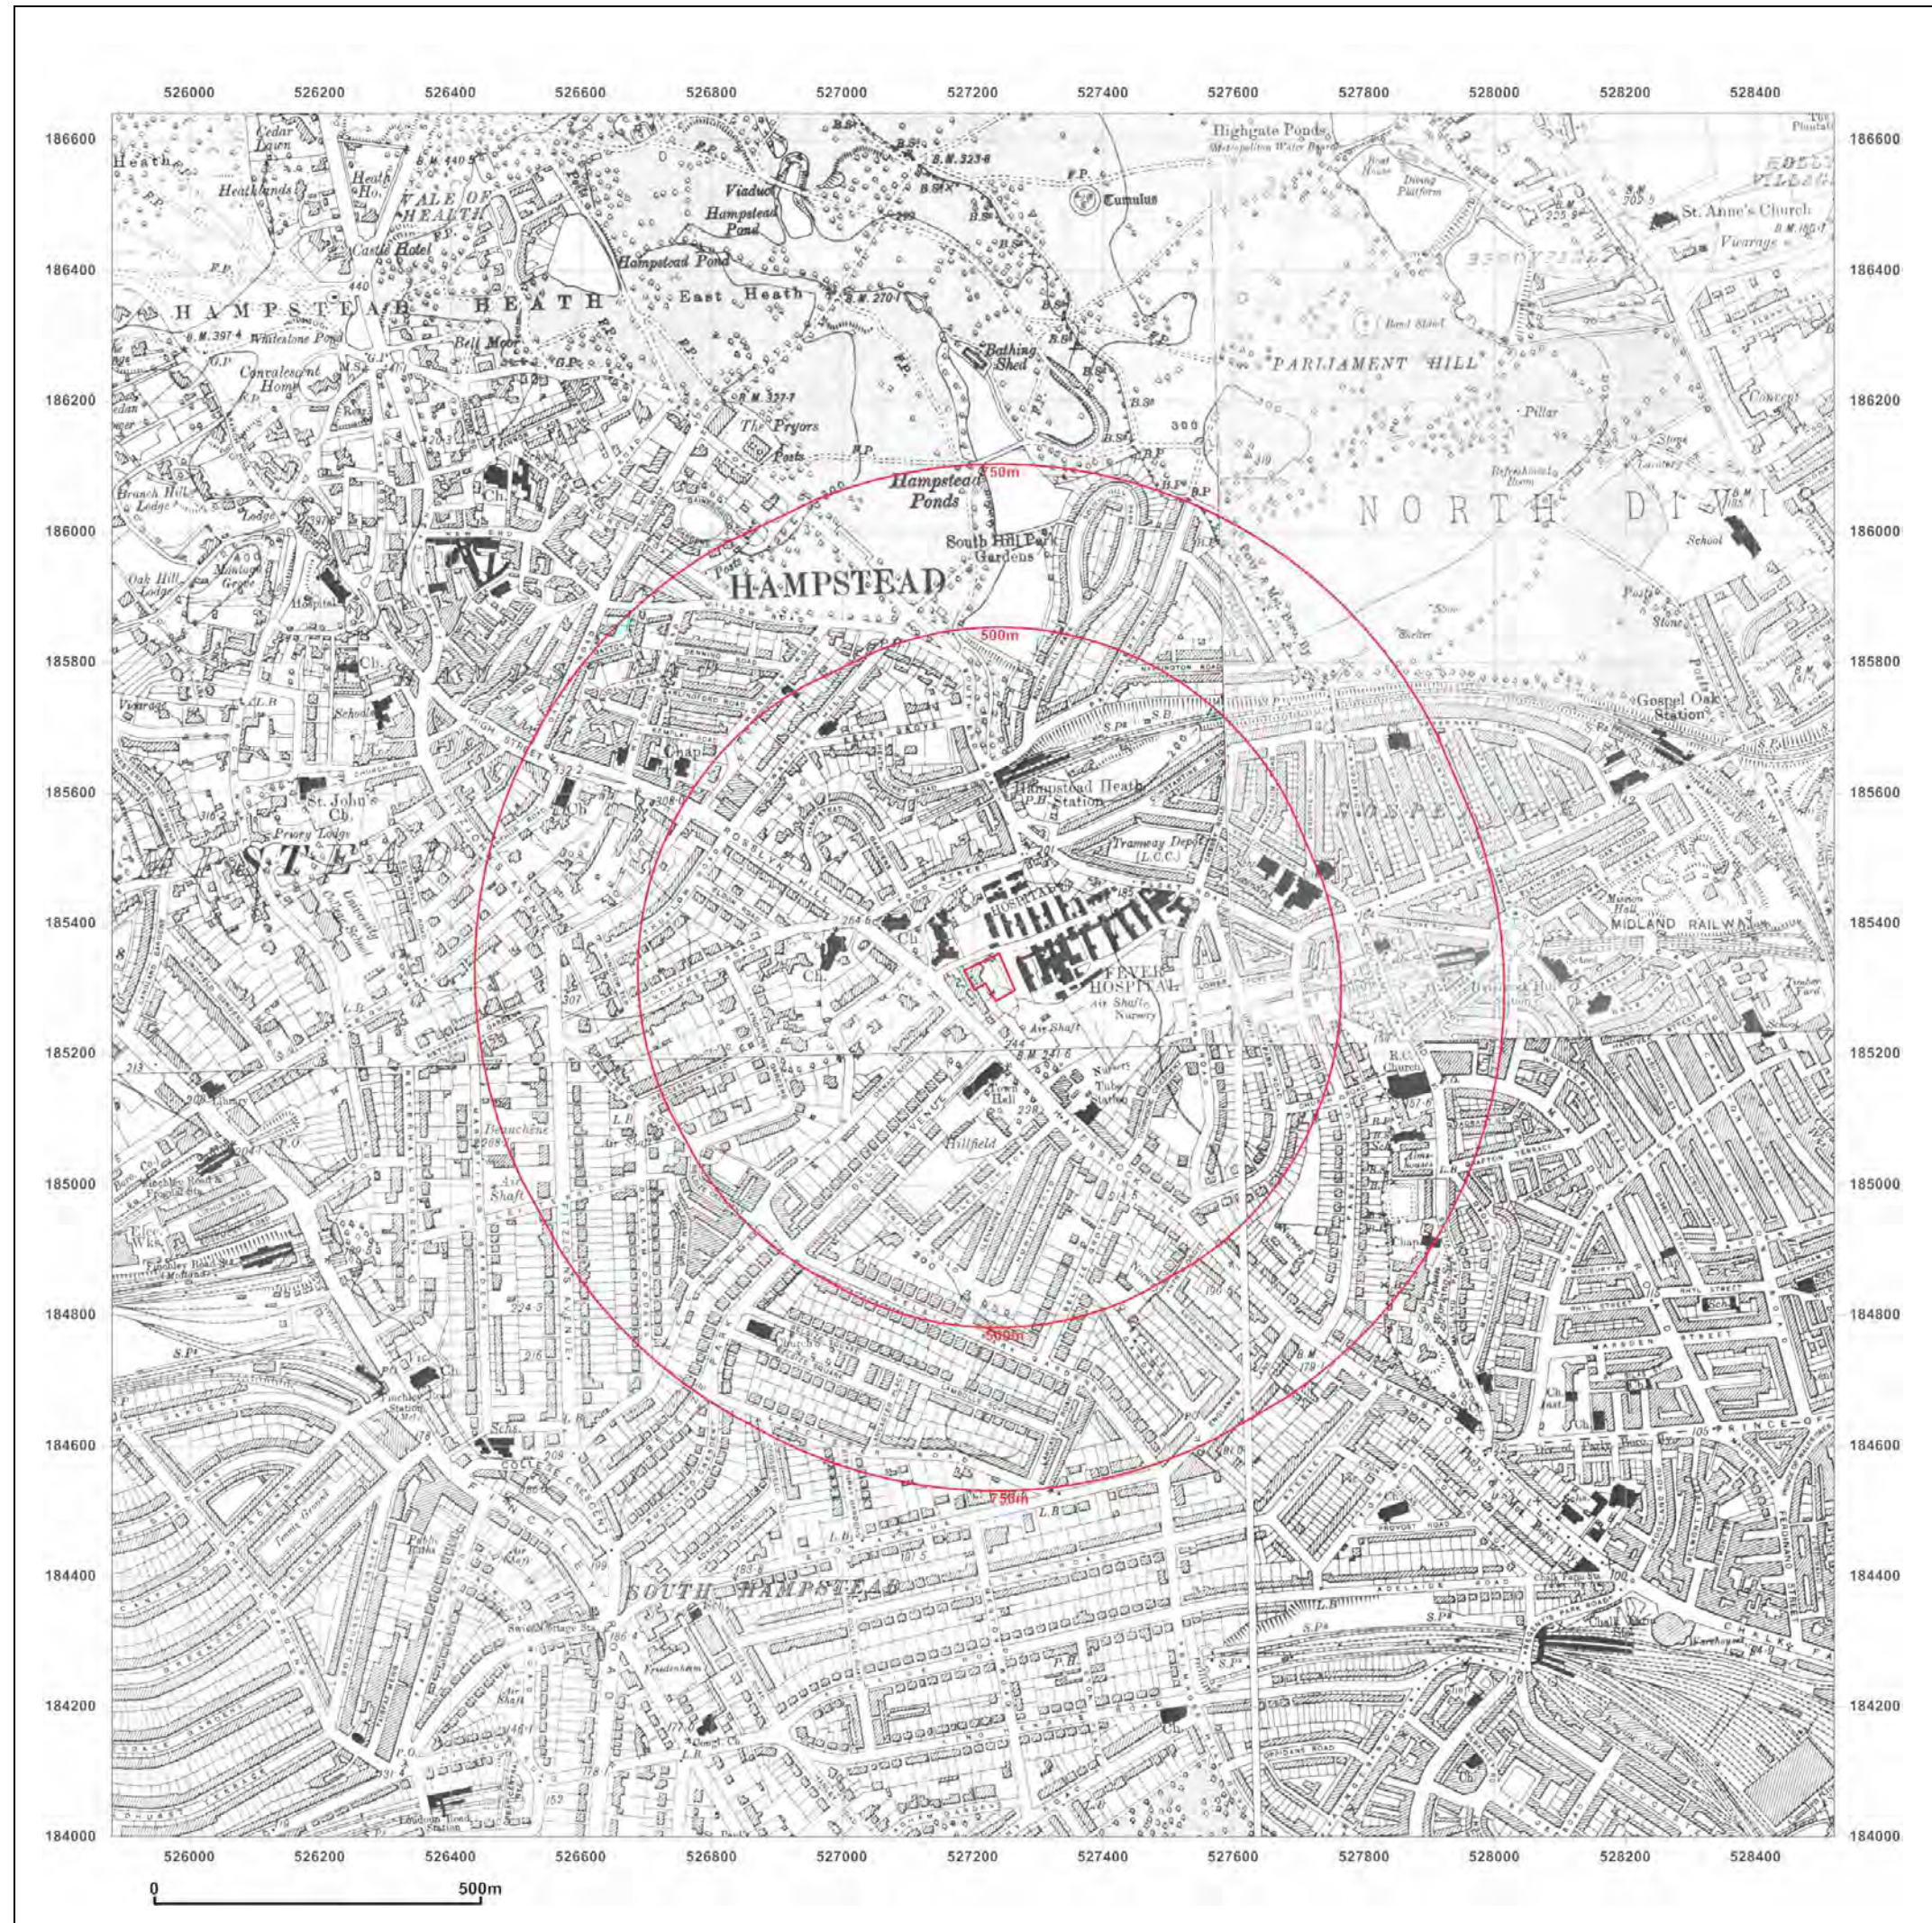

Surveyed 1865
Revised 1920
Edition N/A
Copyright N/A
Levelled N/A

Surveyed 1872
Revised 1919
Edition 1920
Copyright N/A
Levelled N/A

Produced by
GroundSure Environmental Insight
www.groundsure.com

Supplied by:
www.centremapslive.com
Groundsure@centremaps.com

© Crown copyright and database rights 2013 Ordnance Survey 100035207

Production date: 05 March 2014

To view map legend click here [Legend](#)