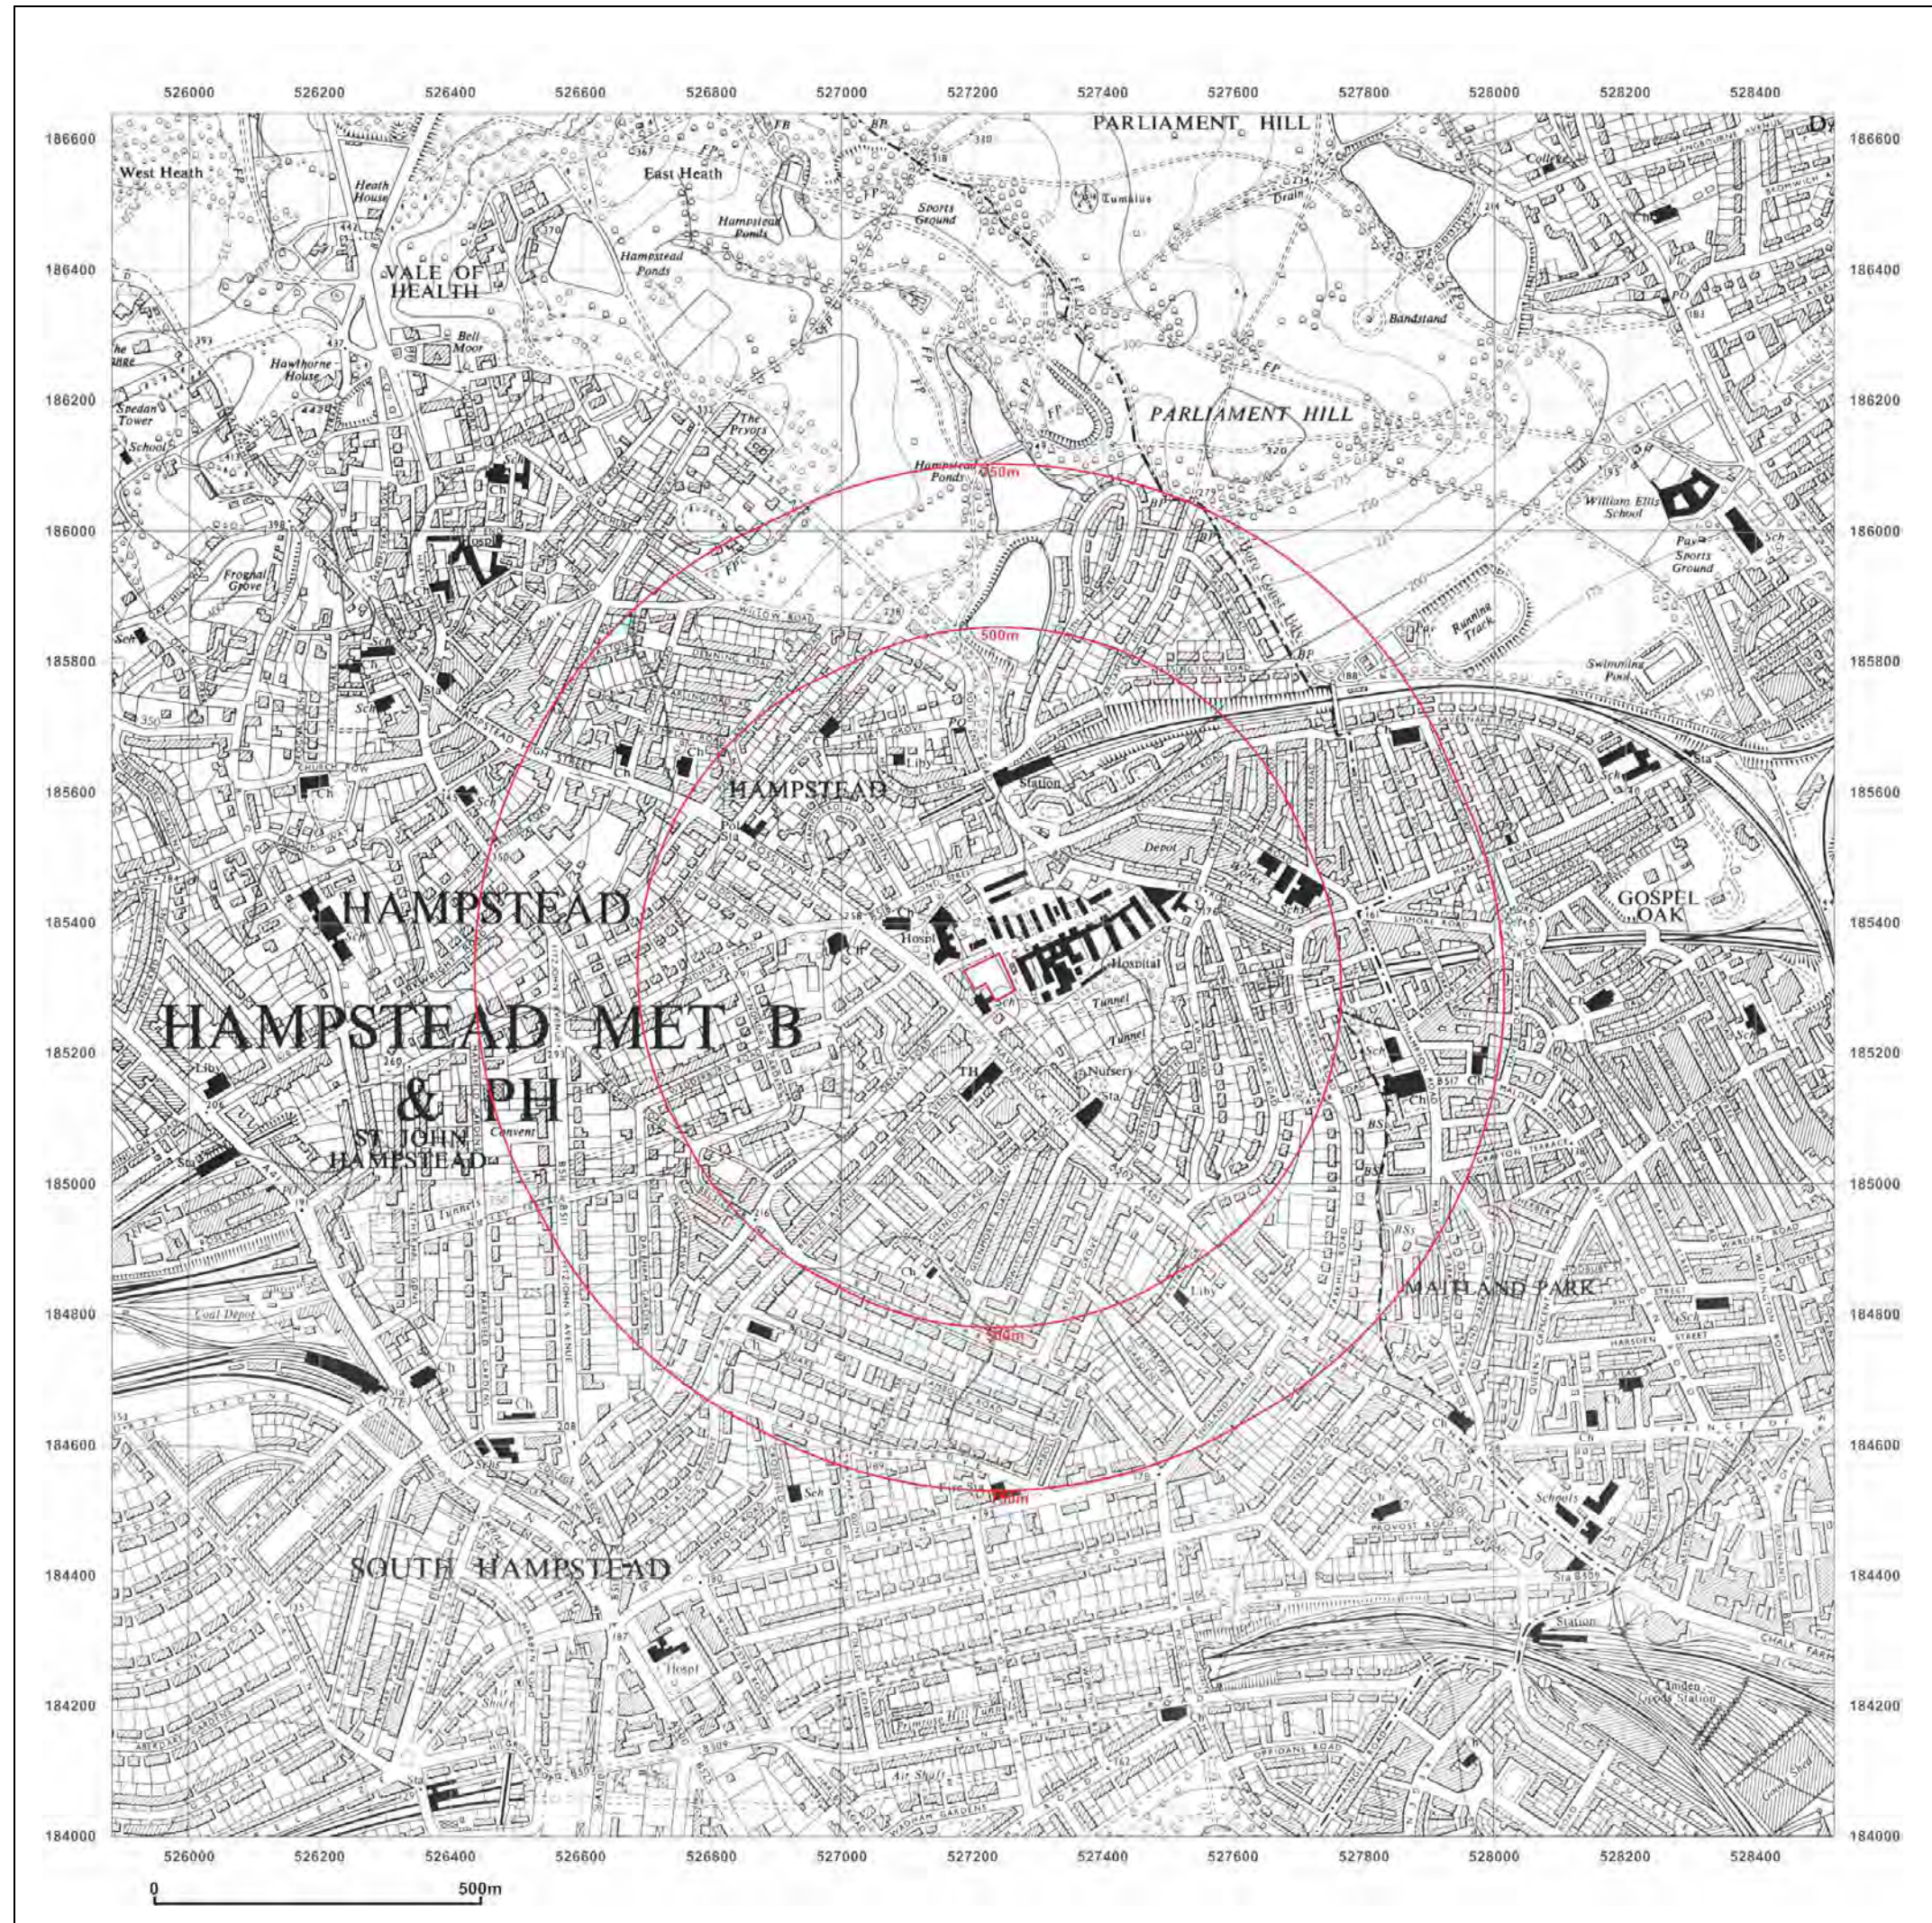

Produced by
GroundSure Environmental Insight
www.groundsure.com

Supplied by:
www.centremapslive.com
Groundsure@centremaps.com

© Crown copyright and database rights 2013 Ordnance Survey 100035207

Production date: 05 March 2014

To view map legend click here [Legend](#)