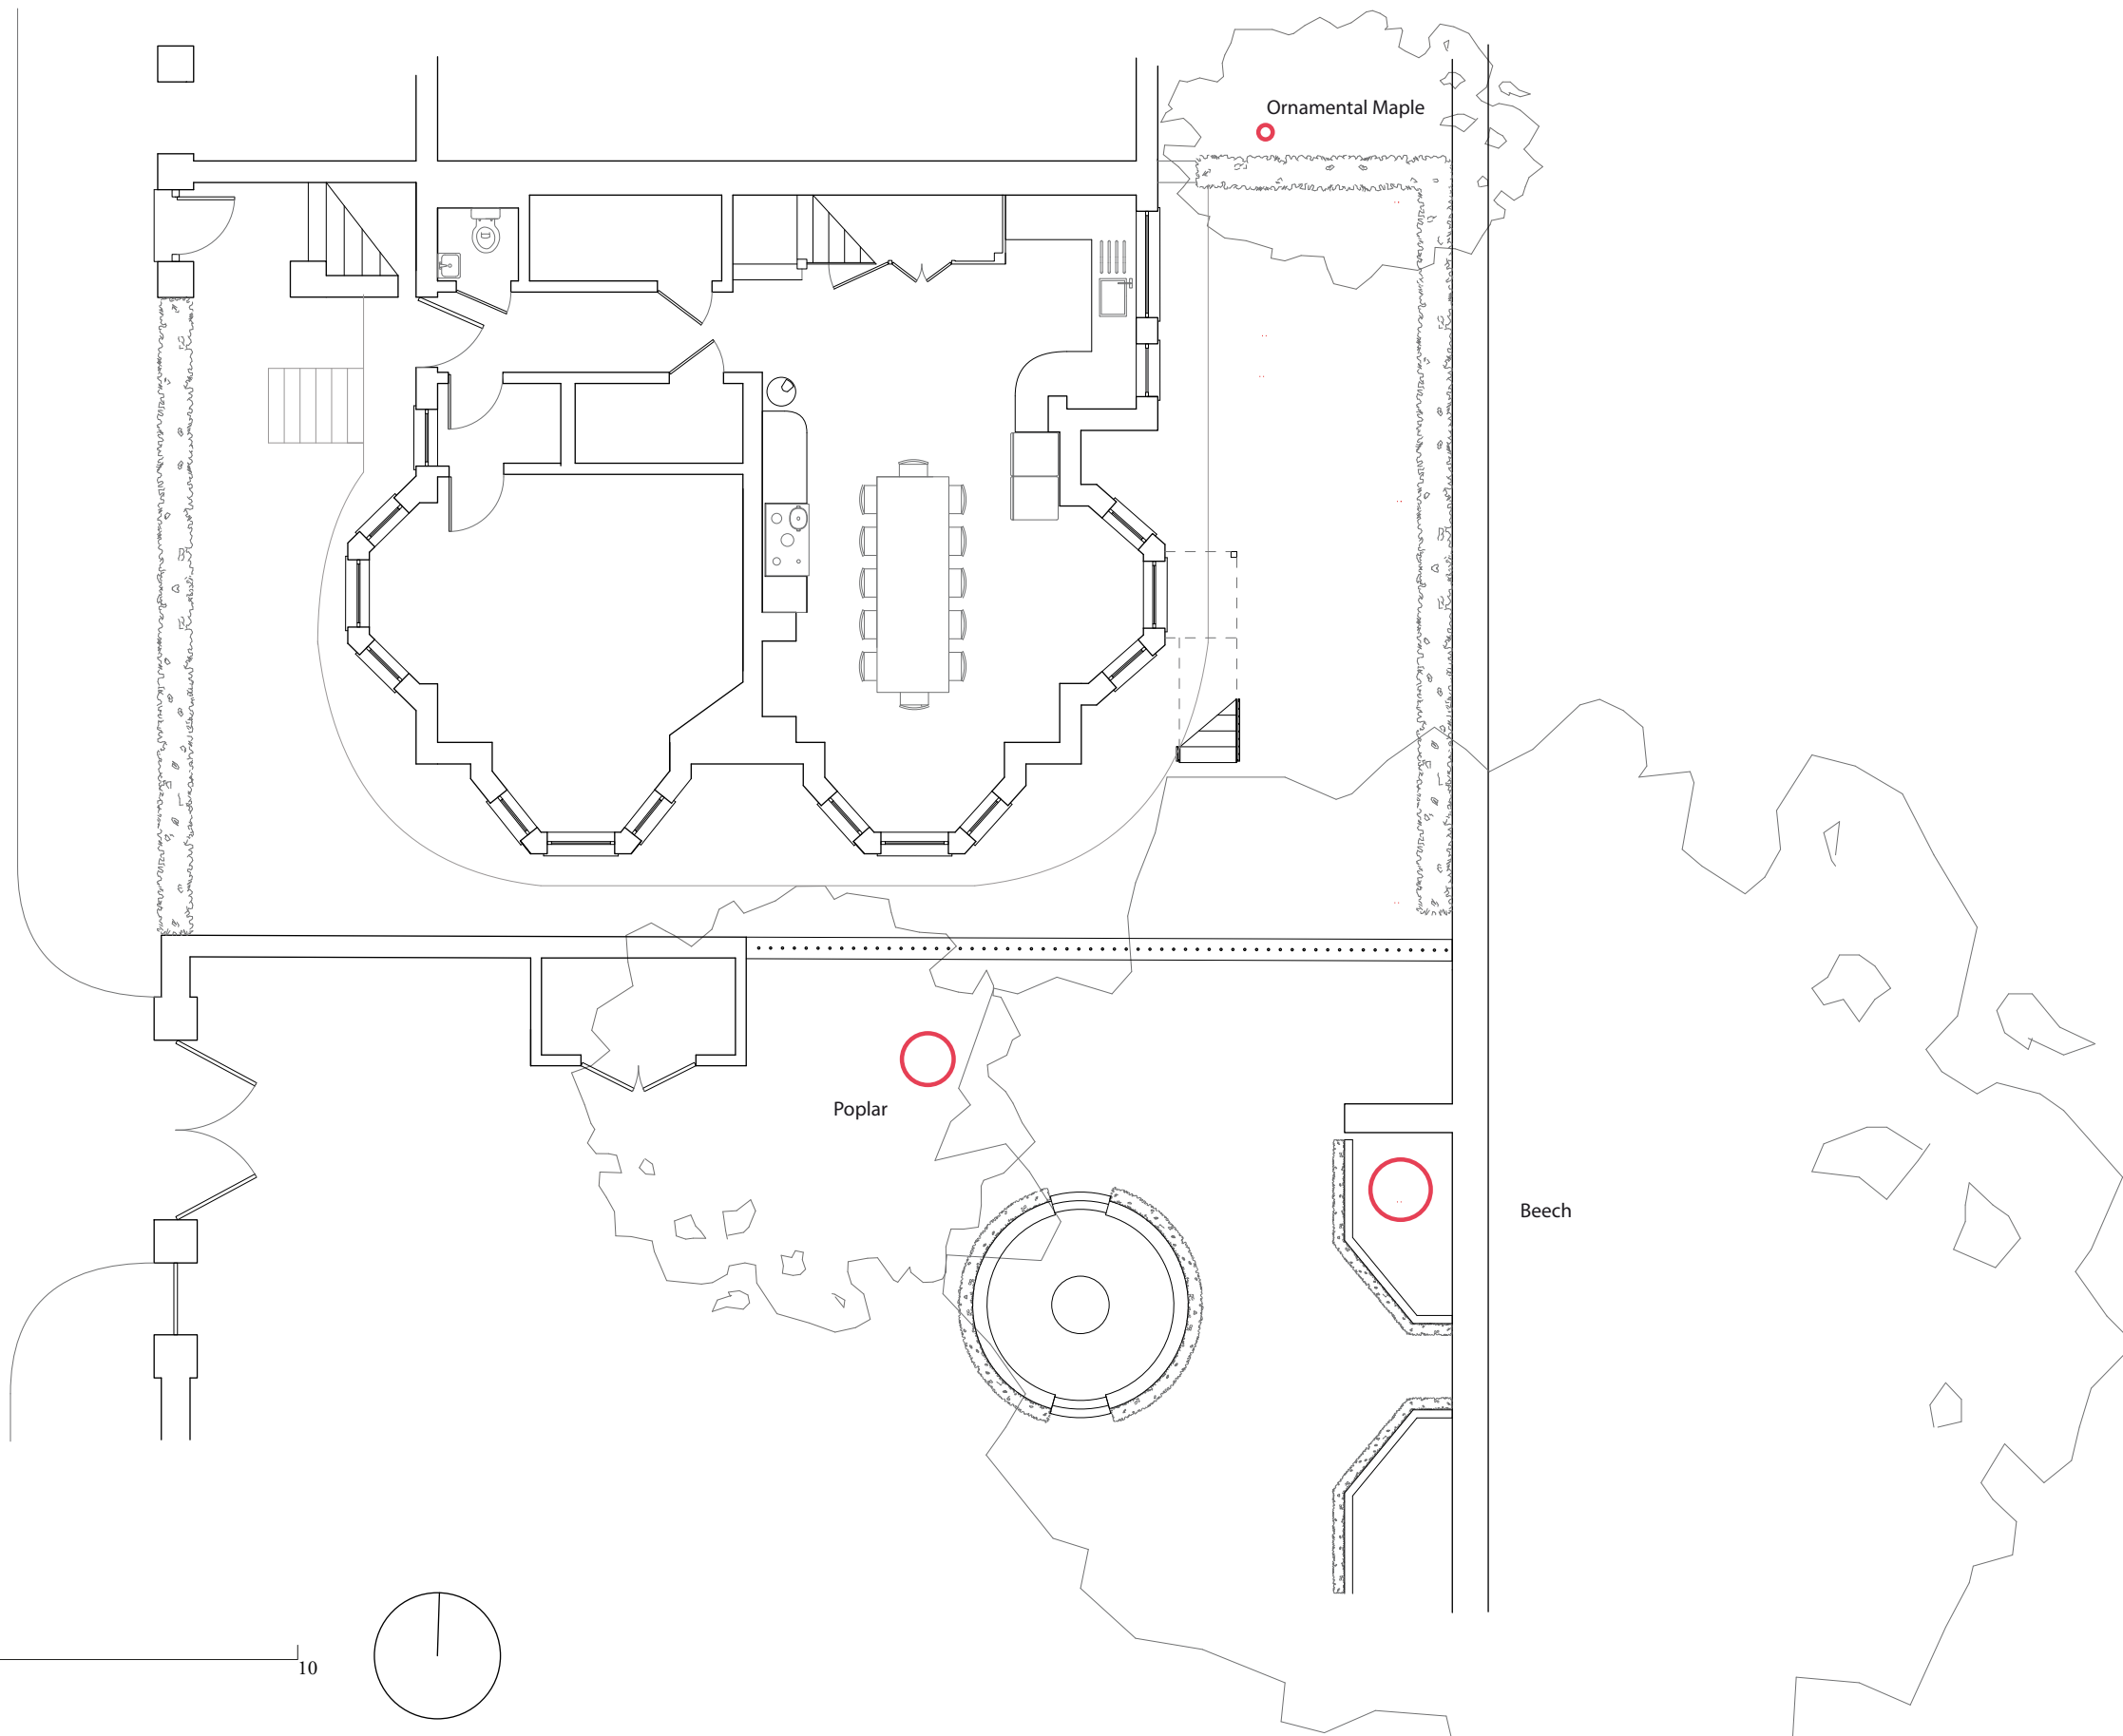

no. 10

no. 11 (The Site)

no. 12 (Lawn House)

no:	rev:	project:	11 Hampstead Square - French Windows			drawing title:	Tree Survey		
			date:	28/10/2014	scale:		1:100 @A3	dwg no:	0106/HSq/Fw/012