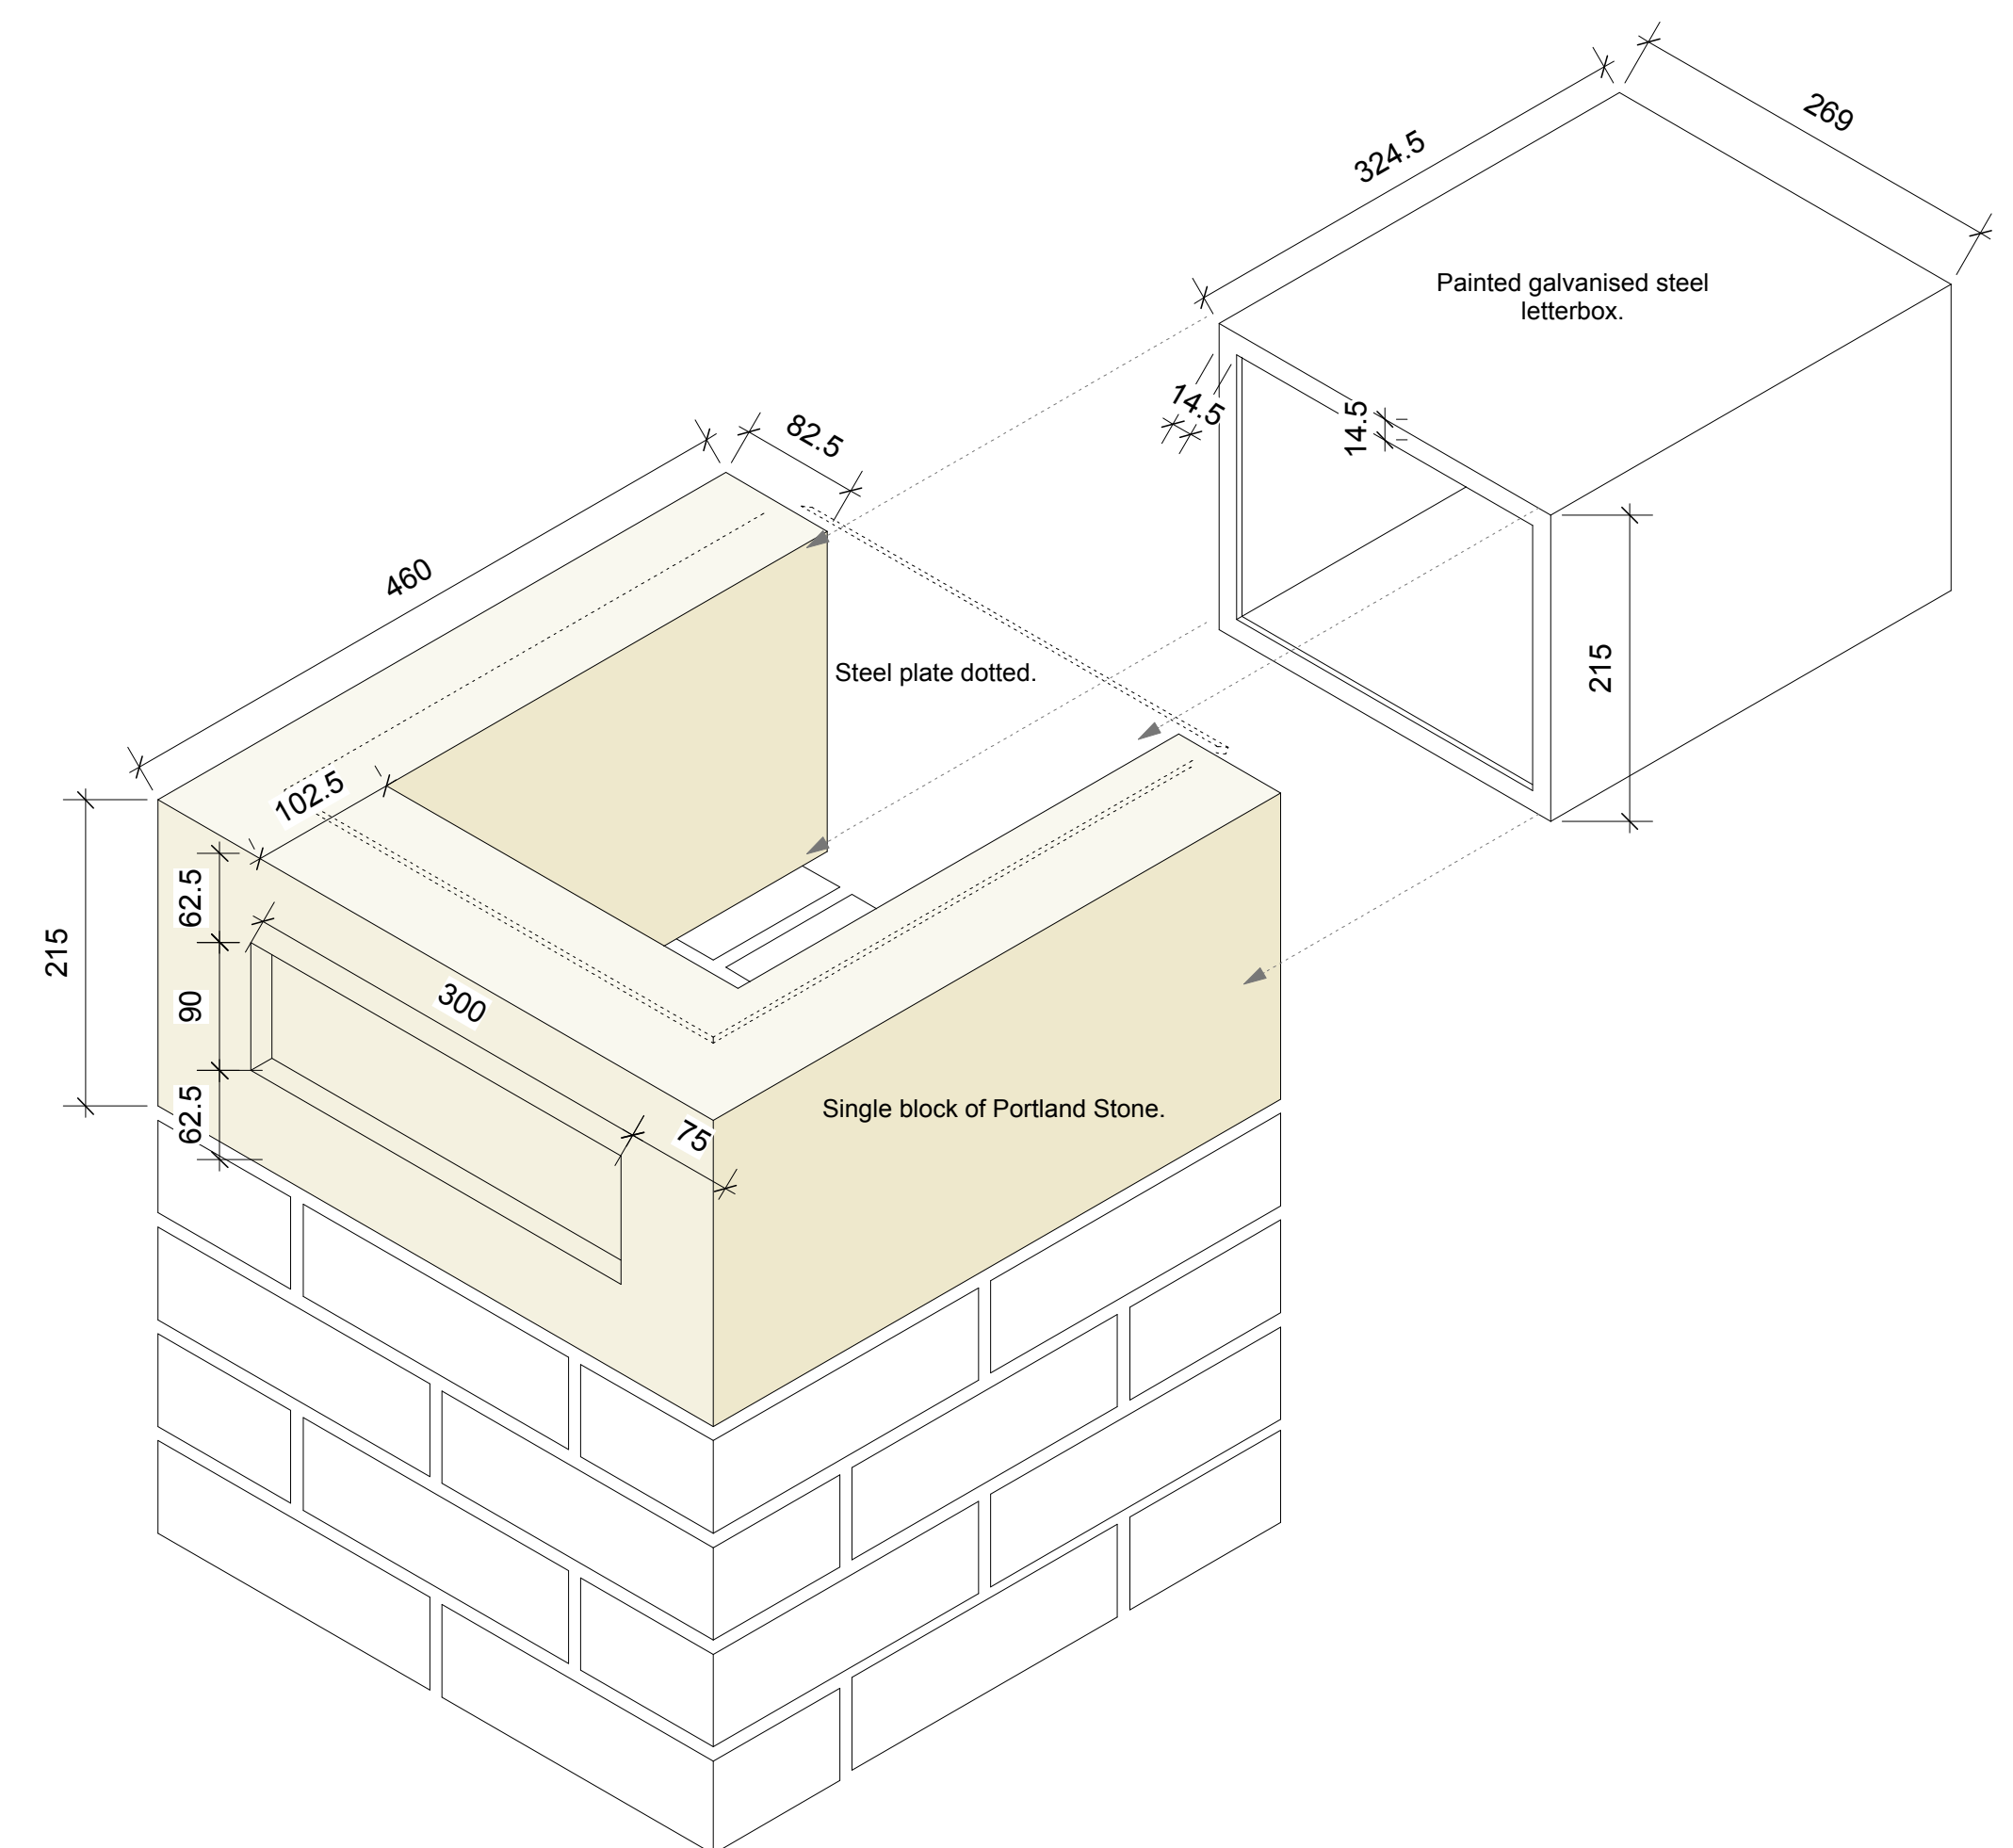

Axonometric 1:5

Charlton
Brown
Architects

details | date | by | rev

44 Frogal Lane, Hampstead - London - NW3 6PP

West Entrance Letter box Details

Orig. No. 1230 WD 306