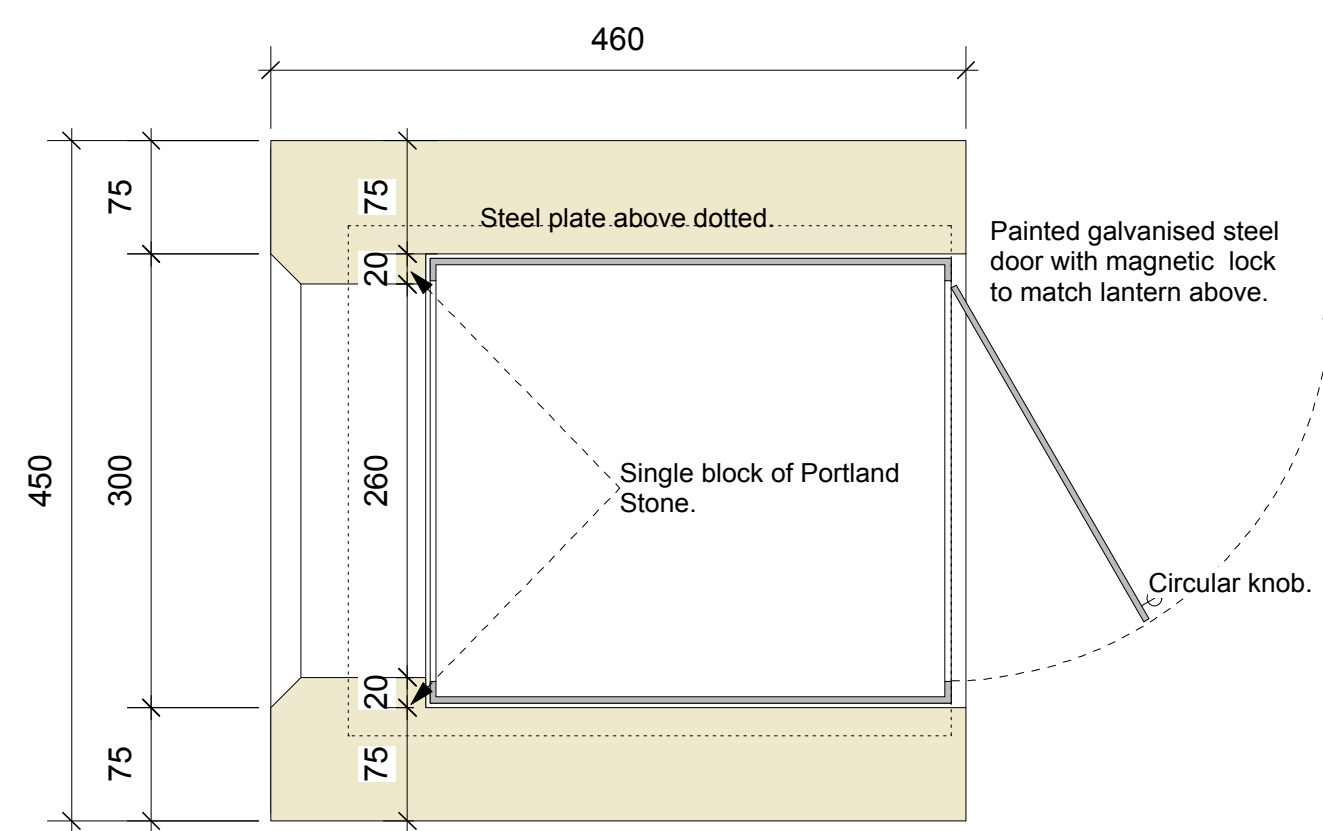

Horizontal Section Through Letterbox 1:5