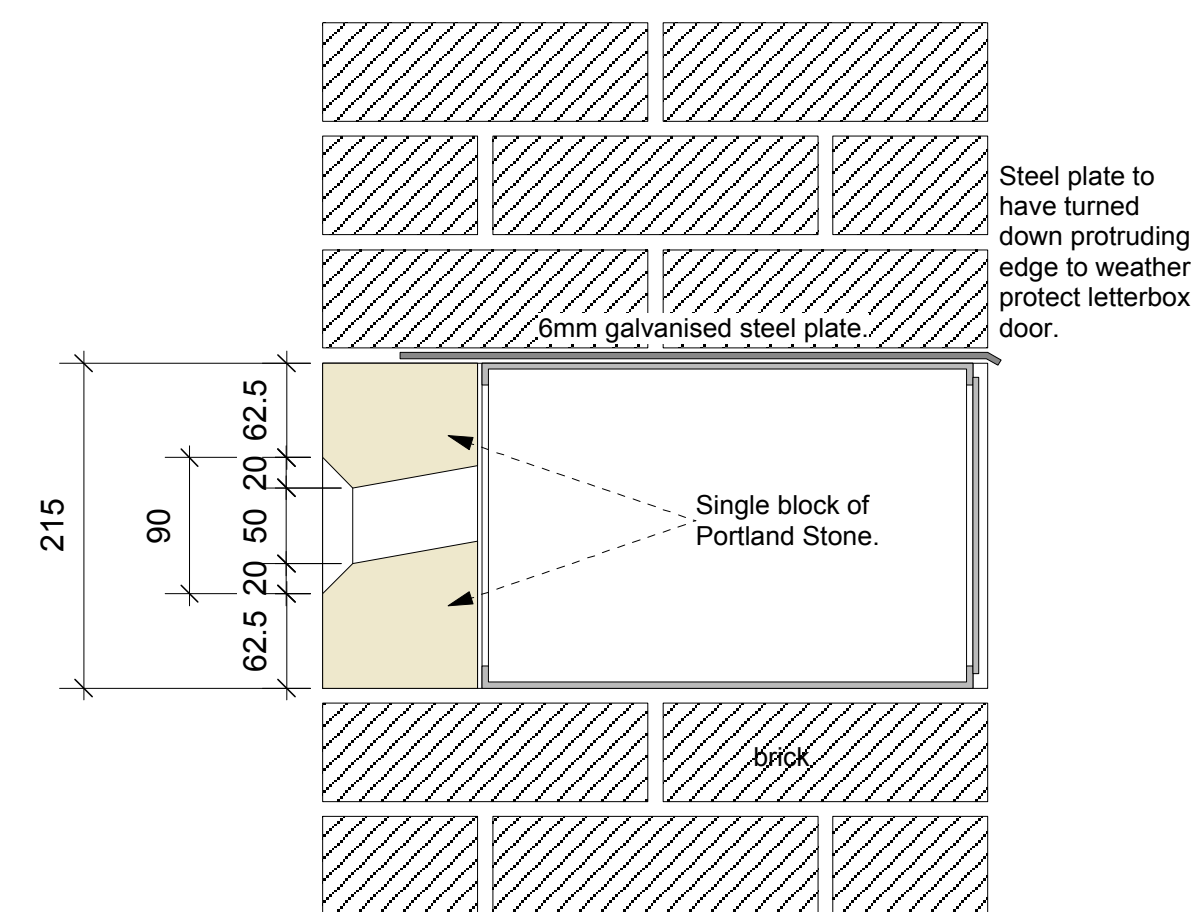

Vertical Section Through Letterbox 1:5