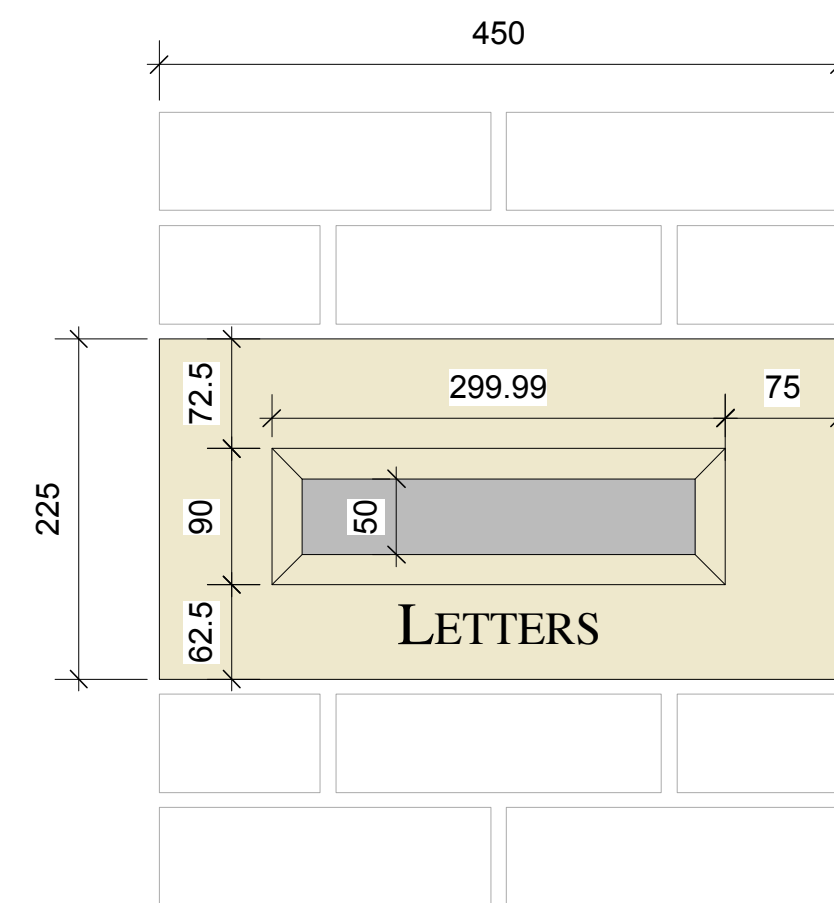

External View of Letterbox 1:5