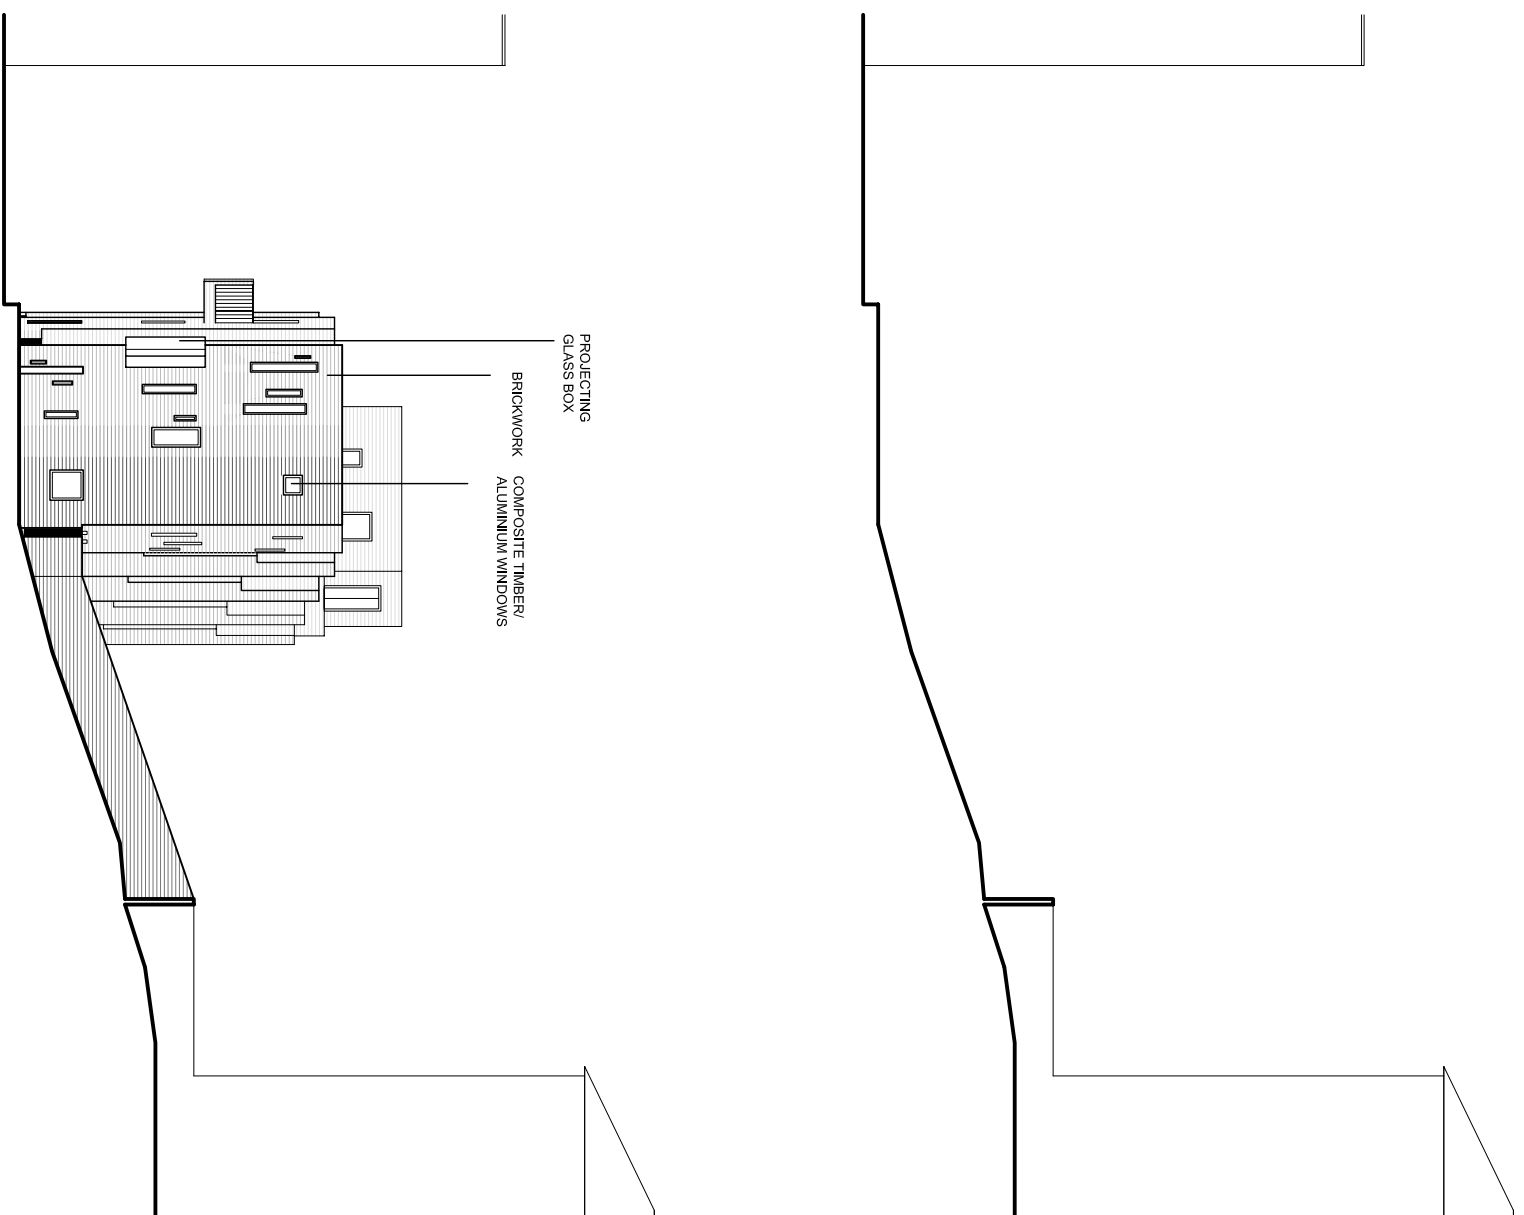

# 01\_Existing Elevation 04

# 02\_Proposed Elevation 04

REVISIONS

**PETER BARBER**  
ARCHITECTS  
173 Aldgate Cross Road LONDON WC1X 9BE  
T: 020 7623 4499 F: 020 7623 4999  
p.barber@peterbarberarchitects.com

008 Kiln Place, Gospel Oak

0096 London Borough of Camden / E CHambs

scale: 1/200 @ A3 sheet: 01\_14

0096AA AB 0096AA PB

FILE: EXISTING & PROPOSED ELEVATION 04

0096AA BK: 116\_E\_04 rev: A