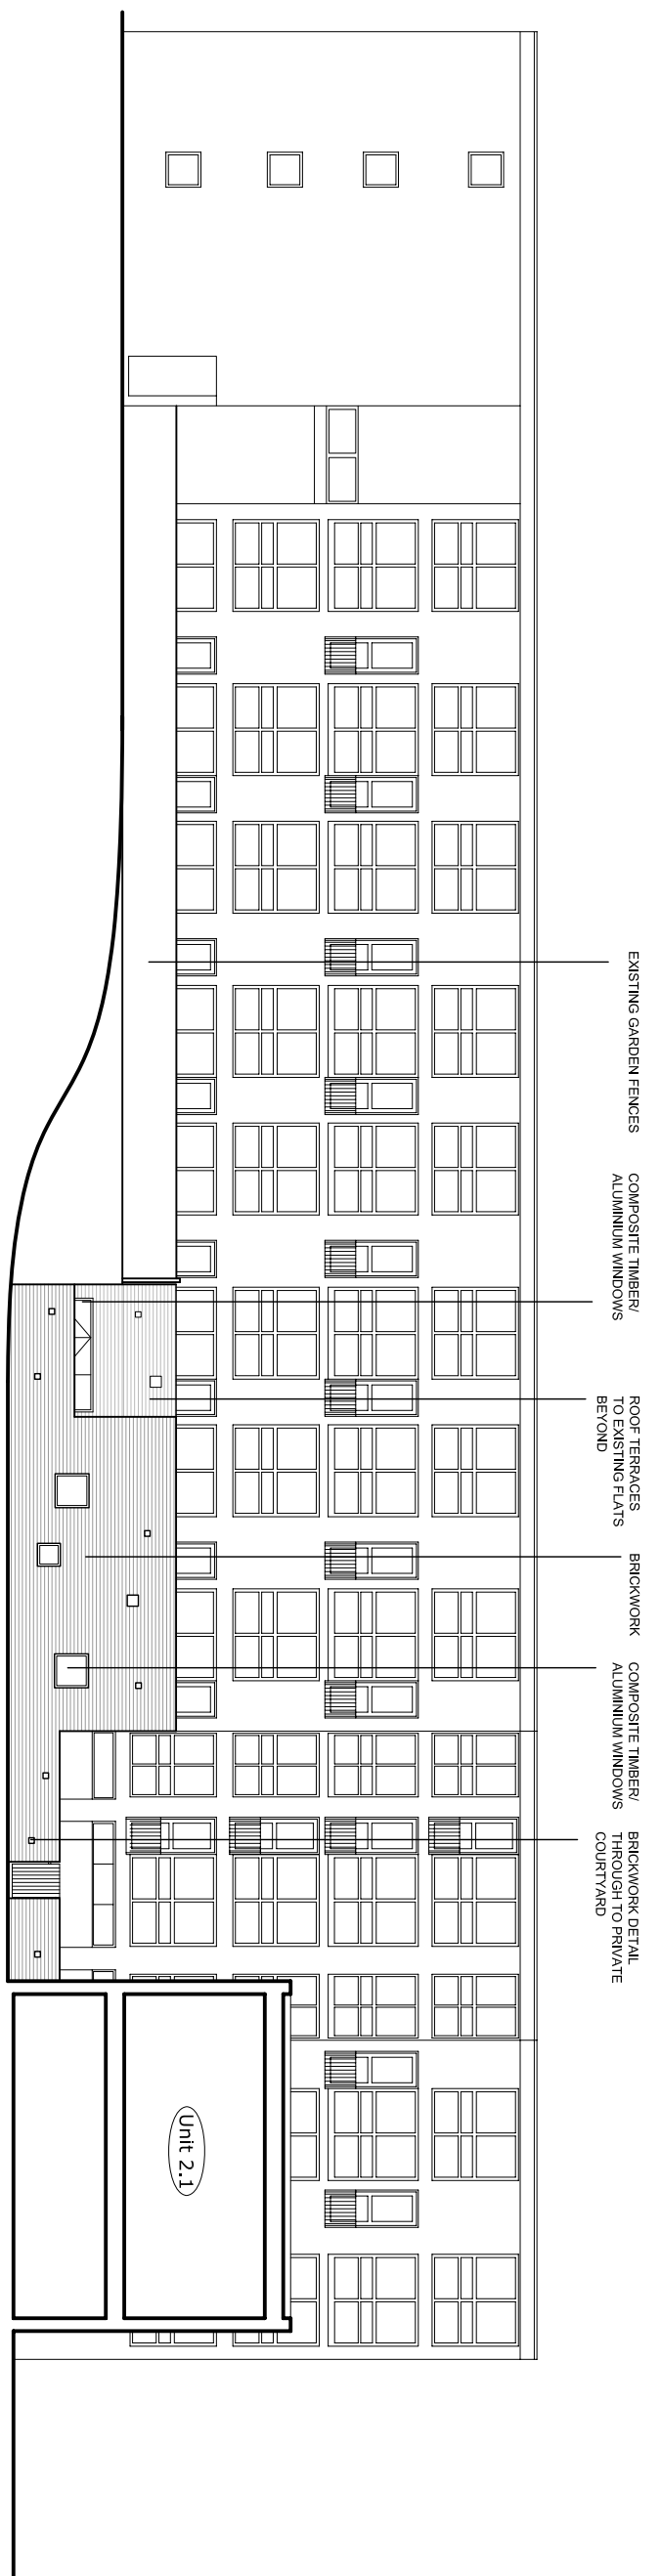

01_Existing Elevation 15

02_Proposed Elevation 15

REVISIONS

PETER BARBER
ARCHITECTS

173 Kings Cross Road LONDON WC1X 8EZ
TEL: 020 7333 4499 FAX: 020 7333 6999
central@peterbarberarchitects.com
www.peterbarberarchitects.com

see: Kip Pluck, Gosport Oak

central London Borough of Camden /
E of Hamlets

scale: 1:200 @ A3
drawing: AB
checked: PB

PLANNING

TITLE: EXISTING & PROPOSED
ELEVATION 15

SHEET: 02 Elevation
drawing no: 116_E_15