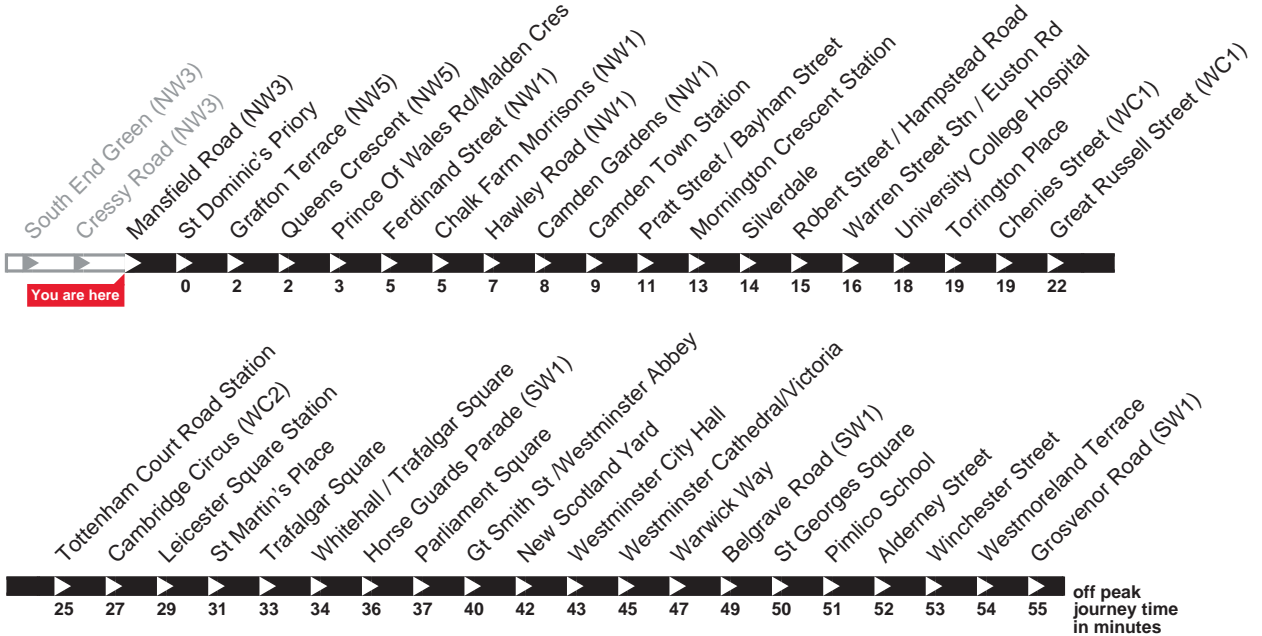

London Buses

24

24 hour service

Buses towards Grosvenor Road (SW1)

Monday to Friday

Midnight to 00:30am	00:30 to 1am	1 to 4am	4 to 5am	5 to 6am	6am to 8pm	8 to 11pm	11pm to Midnight
00 01 00 16	00 31 00 46	At these 01 minutes 16 past the 31 hour 46	04 01 04 16 04 31 04 46	05 01 05 16 05 31 05 41 05 51	<i>about every</i> 4-8 <i>minutes</i>	<i>about every</i> 10 <i>minutes</i>	23 01 23 16 23 31 23 46

Saturday

Midnight to 00:30am	00:30 to 1am	1 to 4am	4 to 5am	5 to 6am	6 to 7am	7 to 8am	8am to 7pm	7 to 11pm	11pm to Midnight
00 01 00 16	00 31 00 46	At these 01 minutes 16 past the 31 hour 46	04 01 04 16 04 31 04 46	05 01 05 16 05 31 05 46 06 01 06 16 06 31 06 41 06 49 06 57	<i>about every</i> 7-10 <i>minutes</i>	<i>about every</i> 5-8 <i>minutes</i>	<i>about every</i> 10 <i>minutes</i>	23 01 23 16 23 31 23 46	

Sunday

Midnight to 00:30am	00:30 to 1am	1 to 4am	4 to 5am	5 to 7am	7am to 11pm	11pm to Midnight
00 01 00 16	00 31 00 46	At these 01 minutes 16 past the 31 hour 46	04 01 04 16 04 31 04 46	At these 01 minutes 16 past the 31 hour 46	<i>about every</i> 7-10 <i>minutes</i>	23 01 23 16 23 31 23 46

Operated by Metroline for London Buses