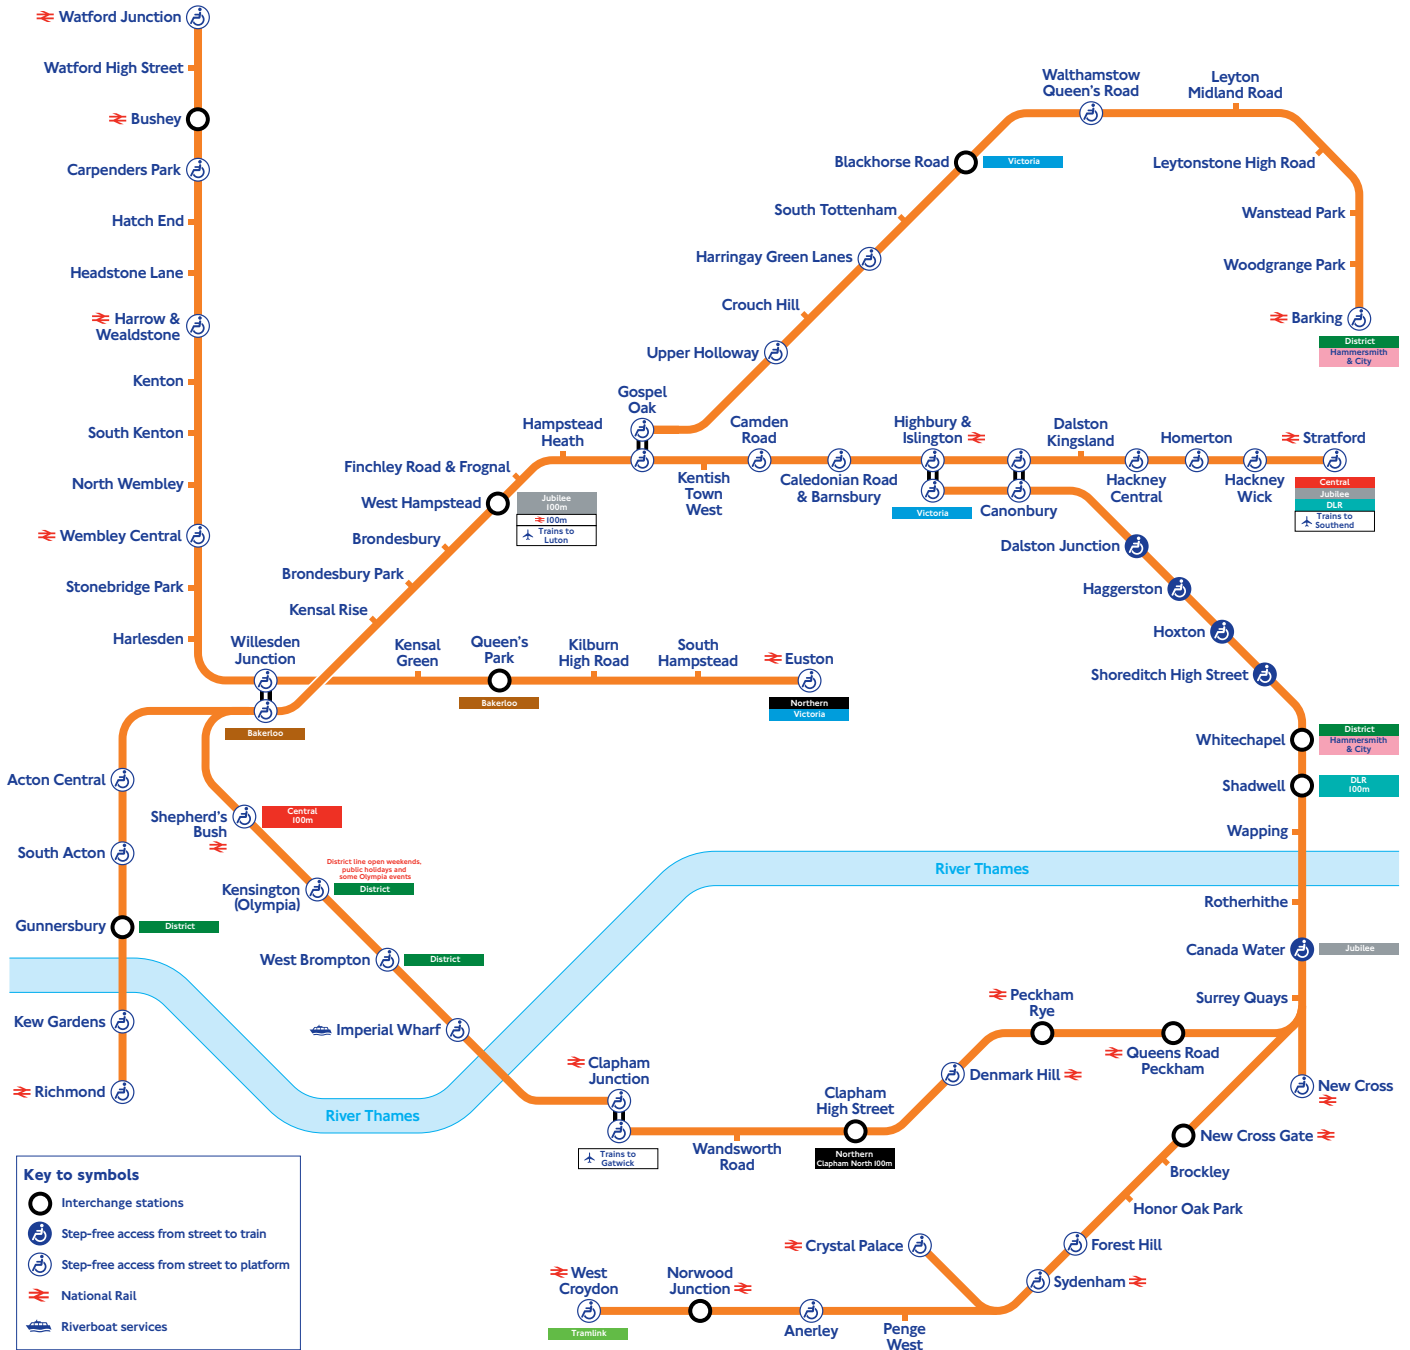

# London Overground network map