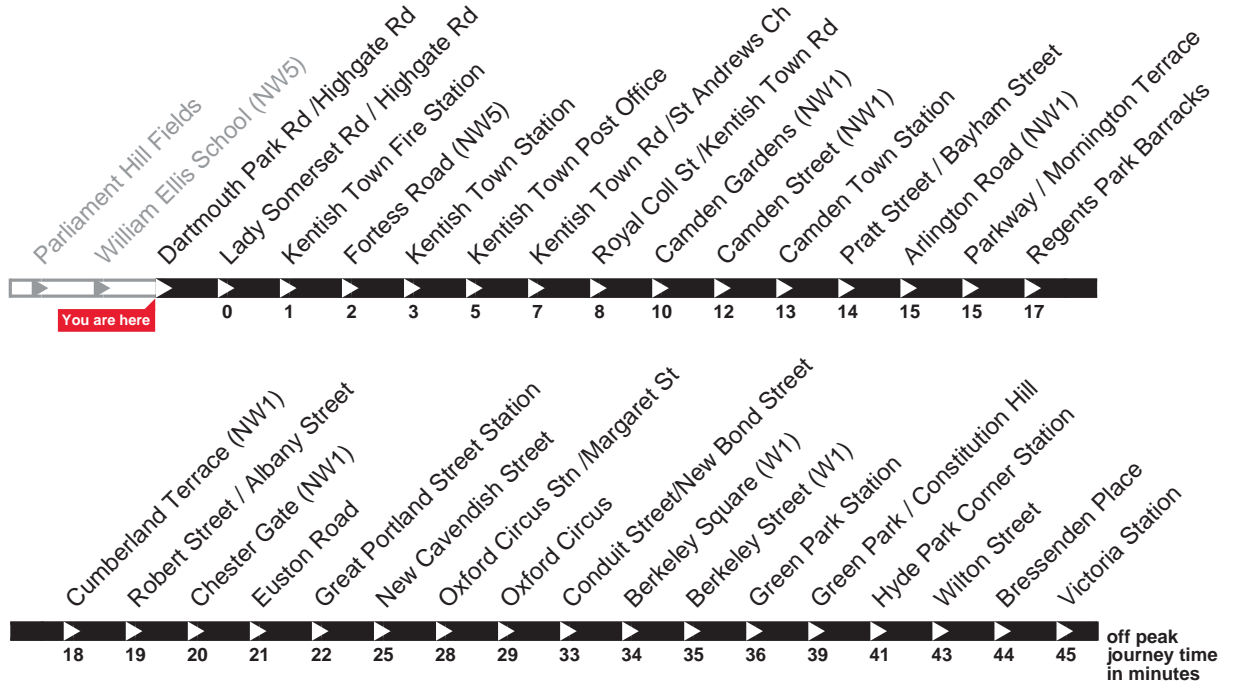

London Buses

C2 24 hour service

Buses towards Victoria Station

Monday to Friday

Midnight to 00:30am	00:30 to 1am	1 to 5am	5 to 6am	6 to 7am	7 to 8am	8am to 11pm	11pm to Midnight
00 05 00 15 00 25	00 55	At these 25 minutes 55 past the hour	05 25 05 46	06 01 06 16 06 31 06 41 06 50 06 56	<i>about every</i> 4-8 <i>minutes</i>	<i>about every</i> 7-10 <i>minutes</i>	23 05 23 15 23 25 23 35 23 45 23 55

Saturday

Midnight to 00:30am	00:30 to 1am	1 to 5am	5 to 6am	6 to 7am	7 to 8am	8am to 11pm	11pm to Midnight
00 01 00 11 00 26	00 56	At these 26 minutes 56 past the hour	05 26 05 46	06 01 06 16 06 31 06 46	07 01 07 16 07 31 07 41 07 51	<i>about every</i> 7-10 <i>minutes</i>	23 01 23 11 23 21 23 31 23 41 23 51

Sunday

Midnight to 00:30am	00:30 to 1am	1 to 5am	5 to 6am	6 to 7am	7 to 8am	8 to 9am	9am to 11pm	11pm to Midnight
00 10 00 26	00 56	At these 26 minutes 56 past the hour	05 26 05 45	06 05 06 25 06 45	07 00 07 15 07 30 07 45	08 01 08 16 08 31 08 46 08 56	<i>about every</i> 8-12 <i>minutes</i>	23 10 23 22 23 34 23 46 23 58

Operated by Abellio London for London Buses