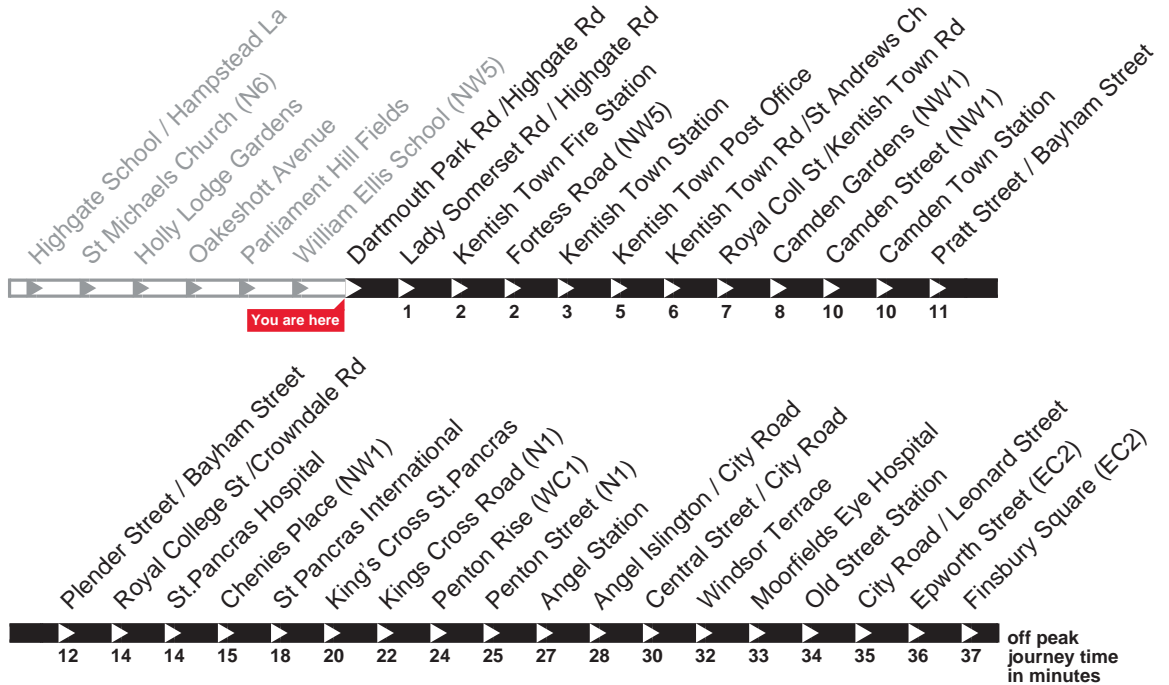

214 24 hour service

Buses towards Finsbury Square (EC2)

Monday to Friday

Midnight to 00:30am	00:30 to 1am	1 to 5am	5 to 6am	6am to 8pm	8 to 11pm	11pm to Midnight	Midnight to 1am
00 20	00 40	At these 00 minutes 20 past the 40 hour	05 00 05 14 05 29 05 44 05 56	<i>about every</i> 6-10 <i>minutes</i>	<i>about every</i> 10-12 <i>minutes</i>	23 08 23 20 23 32 23 44	00 00

Saturday

Midnight to 00:30am	00:30 to 1am	1 to 5am	5 to 6am	6 to 8am	8 to 9am	9am to 6pm	6 to 11pm	11pm to Midnight	Midnight to 1am
00 10 00 20	00 30 00 40 00 50	<i>about every</i> 10 <i>minutes</i>	05 00 05 14 05 29 05 44 05 59	At these 14 minutes 29 past the 44 hour 59	08 14 08 24 08 34 08 42 08 50 08 56	<i>about every</i> 6-10 <i>minutes</i>	<i>about every</i> 11-12 <i>minutes</i>	23 08 23 20 23 32 23 44	00 00

Sunday

Midnight to 00:30am	00:30 to 1am	1 to 5am	5 to 6am	6 to 8am	8 to 9am	9am to 11pm	11pm to Midnight	Midnight to 1am
00 10 00 20	00 30 00 40 00 50	<i>about every</i> 10 <i>minutes</i>	05 00 05 14 05 29 05 44 05 59	At these 14 minutes 29 past the 44 hour 59	08 14 08 29 08 41 08 53	<i>about every</i> 11-12 <i>minutes</i>	23 08 23 20 23 32 23 44	00 00

Operated by Metroline for London Buses