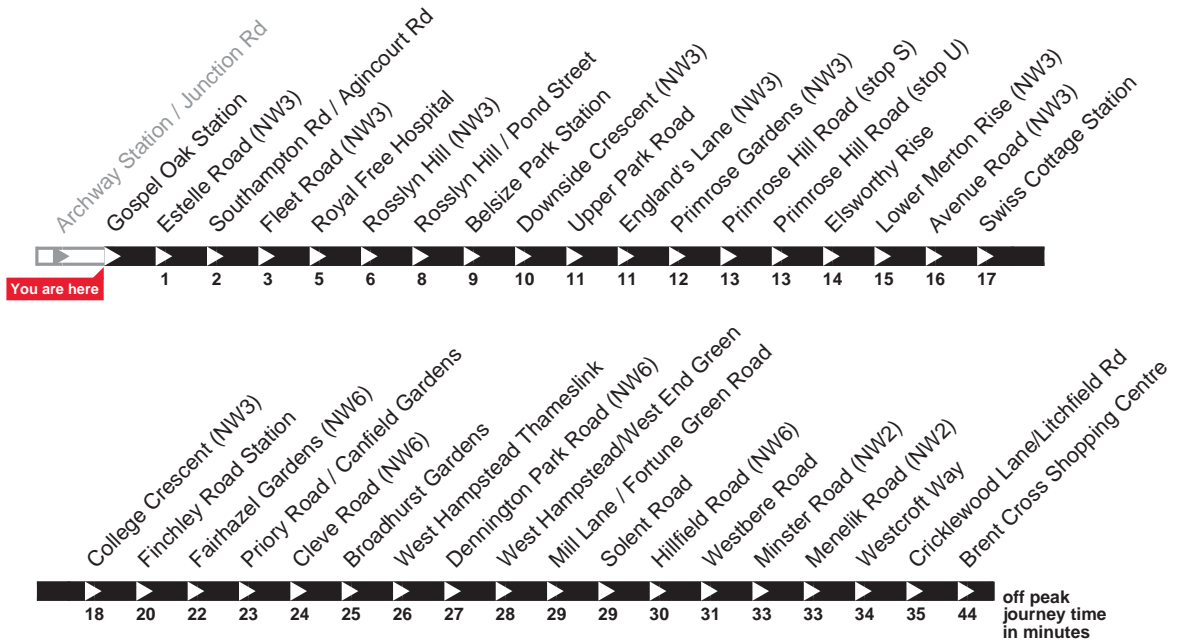

London Buses

C11

Daily

Buses towards Brent Cross Shopping Centre

Monday to Friday

First bus	6 to 7am	7am to 8pm	8 to 9pm	9 to 10pm	10pm to Midnight	Last bus
0543	0603 0623 0639 0657	<i>about every</i> 6-10 <i>minutes</i>	<i>about every</i> 10-12 <i>minutes</i>	2107 2119 2139 2159	At these 19 minutes 39 past the 59 hour	0019

Saturday

First bus	6 to 7am	7 to 8am	8am to 9pm	9 to 10pm	10pm to Midnight	Last bus
0543	0603 0623 0643	0703 0723 0735 0747 0759	<i>about every</i> 8-12 <i>minutes</i>	2107 2119 2139 2159	At these 19 minutes 39 past the 59 hour	0019

Sunday

First buses	7 to 9am	9 to 10am	10am to 6pm	6 to 7pm	7pm to Midnight	Last bus
0638 0658	At these 18 minutes 38 past the 58 hour	0914 0930 0946 0958	<i>about every</i> 12 <i>minutes</i>	1809 1824 1839 1859	At these 19 minutes 39 past the 59 hour	0019

Operated by Metroline for London Buses