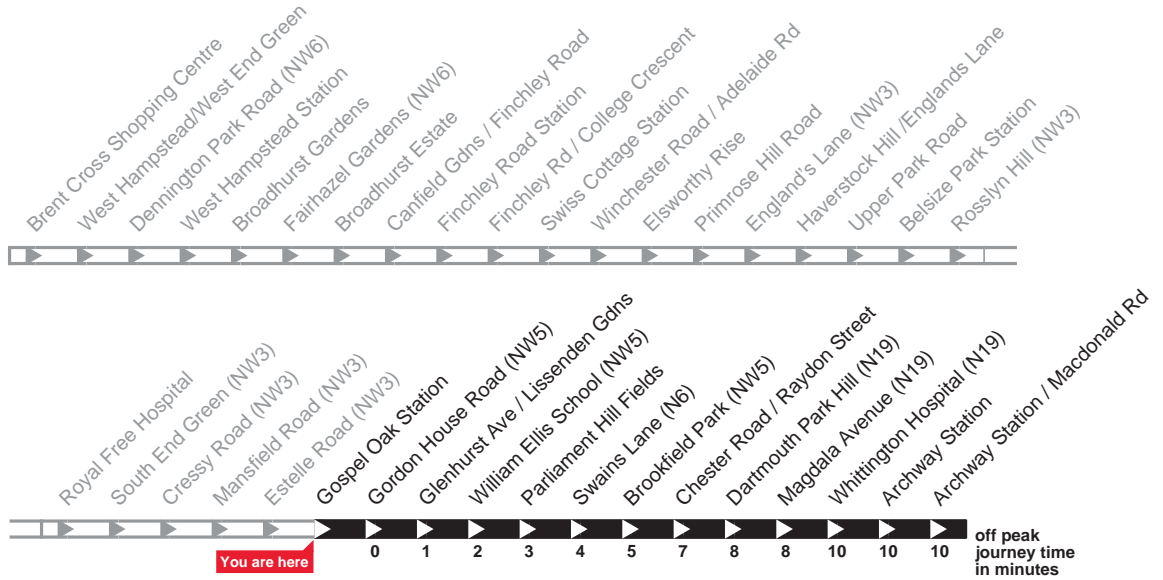

London Buses

C11

Daily

Buses towards Archway Station / Macdonald Rd

Monday to Friday

First buses	7 to 8am	8am to 9pm	9 to 10pm	10pm to Midnight	Last buses
06 06	<i>about every</i>	<i>about every</i>	21 08	At these 12	00 12
06 26	8-11	6-10	21 20	minutes 32	00 32
06 46	<i>minutes</i>	<i>minutes</i>	21 32	past the 52	
			21 52	hour	

Saturday

First buses	7 to 8am	8 to 9am	9 to 10am	10am to 9pm	9 to 10pm	10pm to Midnight	Last buses
06 06	07 06	<i>about every</i>	09 12	<i>about every</i>	21 08	At these 12	00 12
06 26	07 26	12-14	09 27	8-12	21 20	minutes 32	00 32
06 46	07 46	<i>minutes</i>	09 37	<i>minutes</i>	21 32	past the 52	
			09 47		21 52	hour	
			09 55				

Sunday

First bus	7 to 8am	8 to 9am	9 to 10am	10 to 11am	11am to 7pm	7 to 8pm	8pm to Midnight	Last buses
06 56	07 26	08 06	09 06	10 04	<i>about every</i>	19 03	At these 12	00 12
	07 46	08 26	09 26	10 19	9-12	19 17	minutes 32	00 32
		08 46	09 45	10 34	<i>minutes</i>	19 32	past the 52	
				10 49		19 52	hour	

Operated by Metroline for London Buses