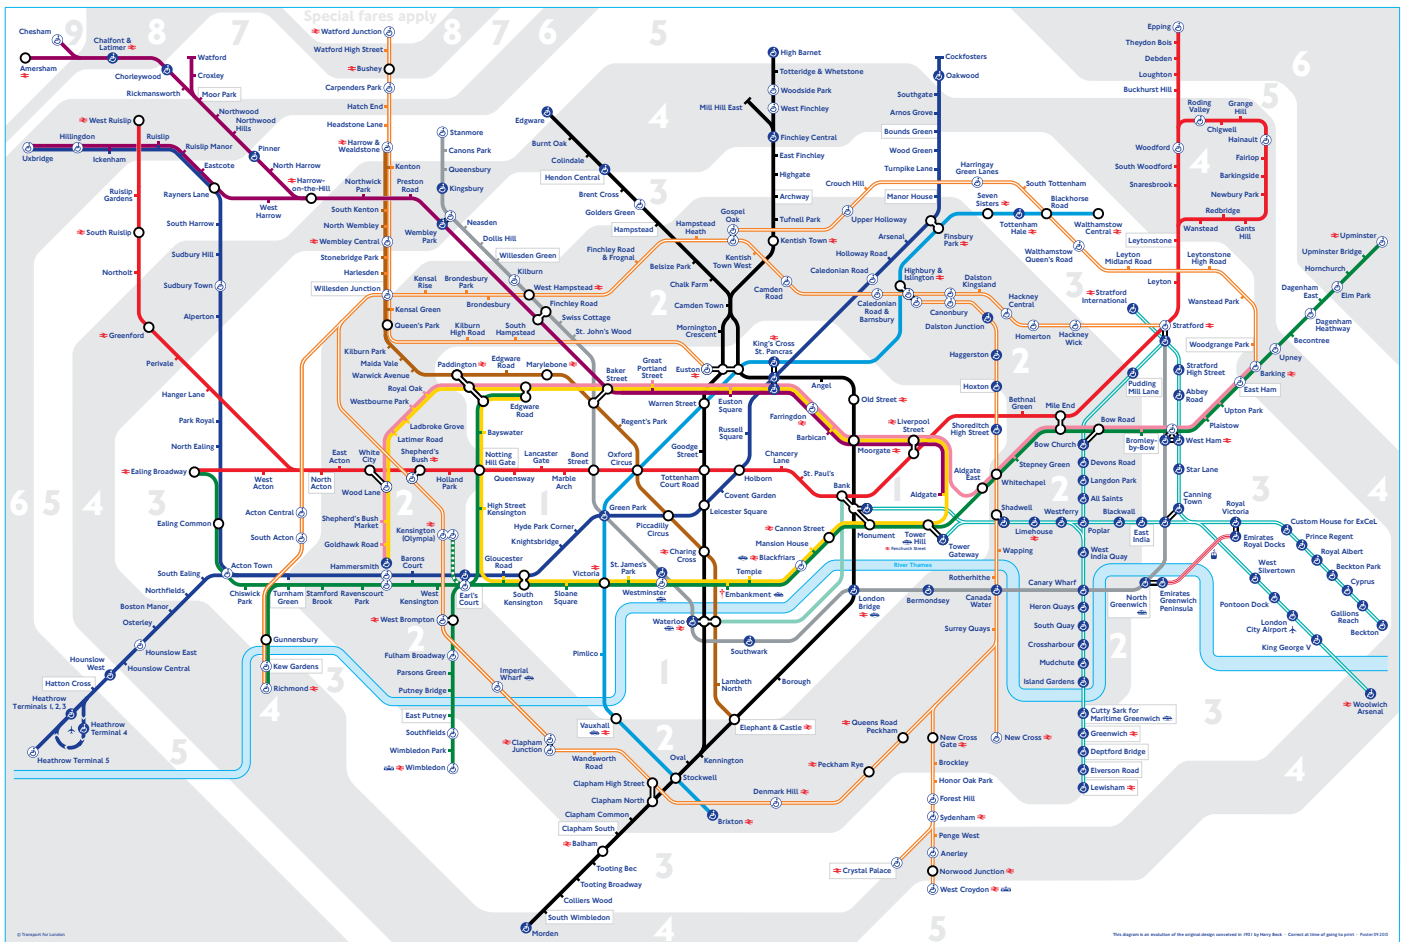

Tube map

Key to lines and symbols

	Bakerloo		Northern		Station in both fare zones		Tramlink
	Central		Piccadilly		Interchange stations		Airport
	Circle		Victoria		Step-free access from street to train		Emirates Air Line
	District		Waterloo & City		Step-free access from street to platform		Embarkment
	Hammersmith & City		DLR		National Rail	Bakerloo and Northern line trains will not stop at this station from early January 2014 until early November 2014	
	Jubilee		London Overground		Riverboat services		
	Metropolitan		Emirates Air Line