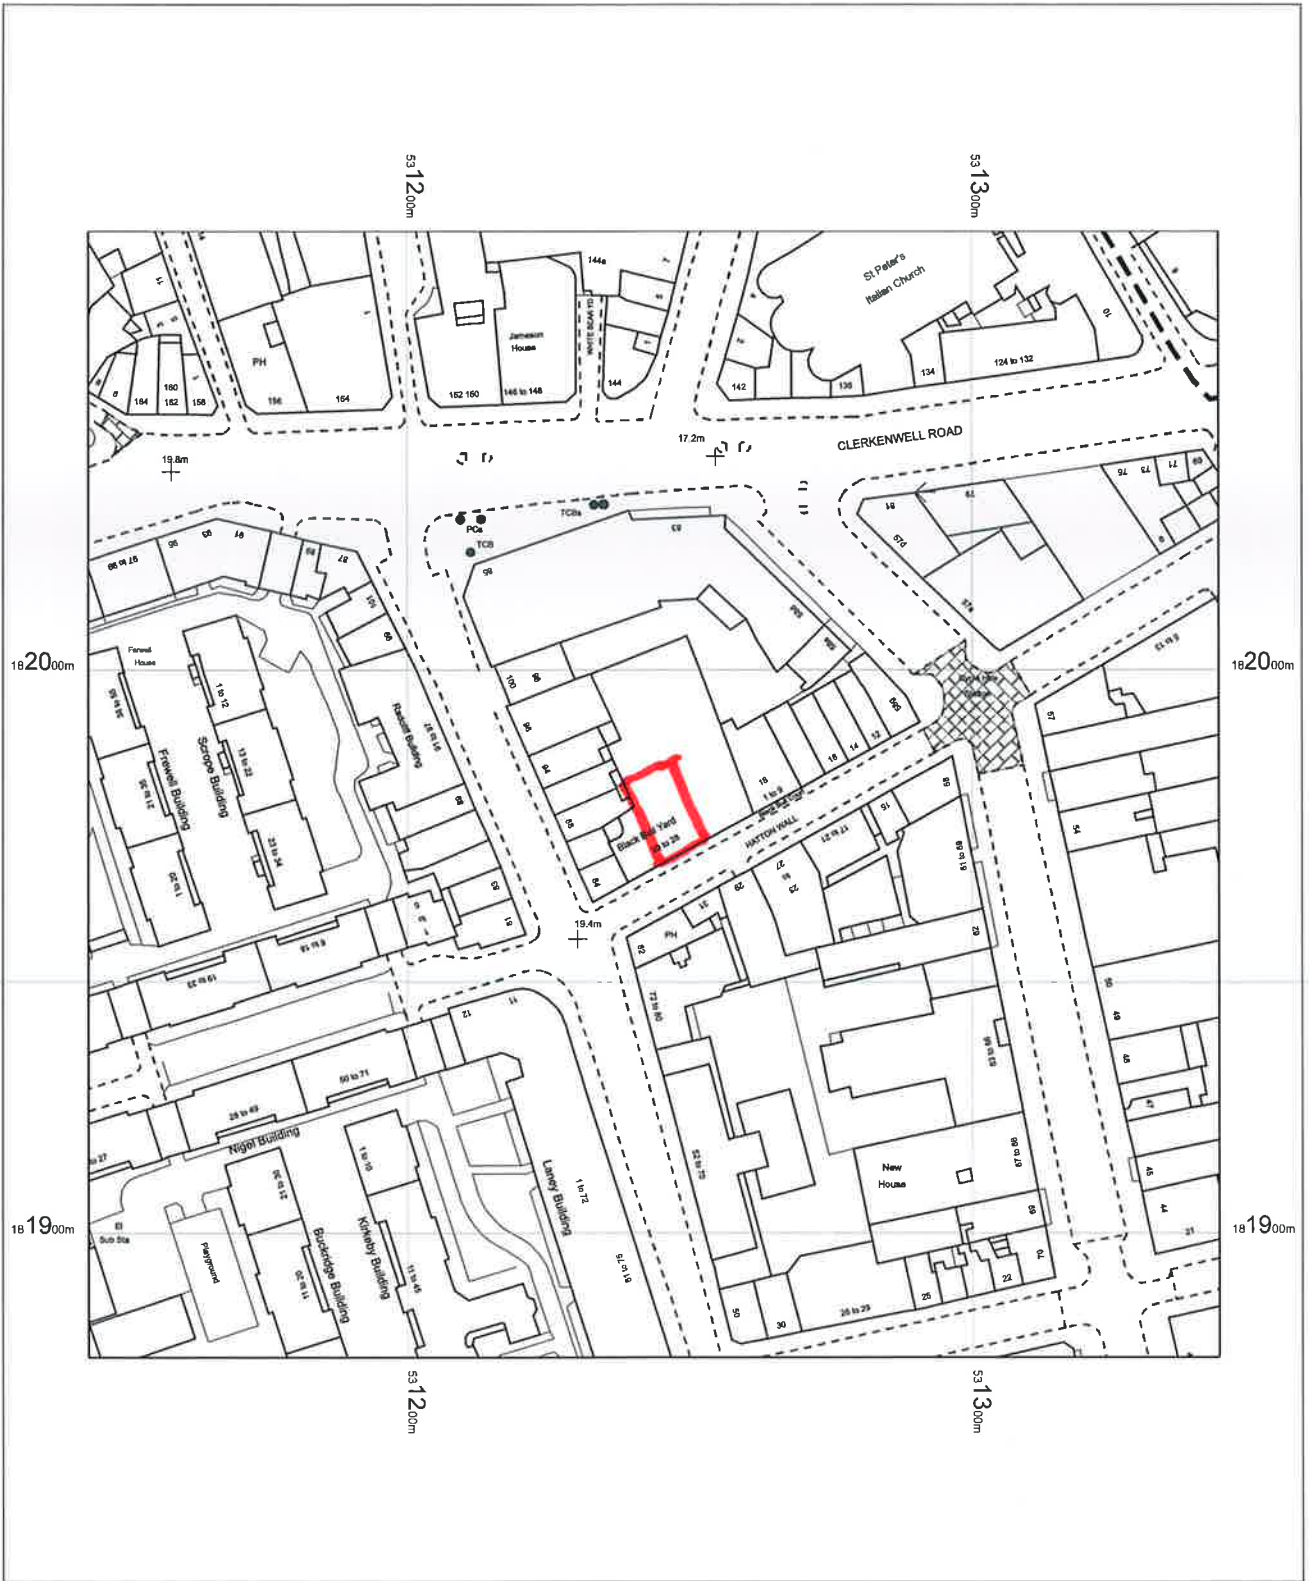

24-28 Hatton Wall

OS MasterMap 1250/2500/10000 scale
 29 September 2014, ID: BLJT-00363962
www.planningapplicationmaps.co.uk

1:1250 scale print at A4, Centre: 531244 E, 181978 N

©Crown Copyright Ordnance Survey. Licence no. 100051661

Mapping
sourced from