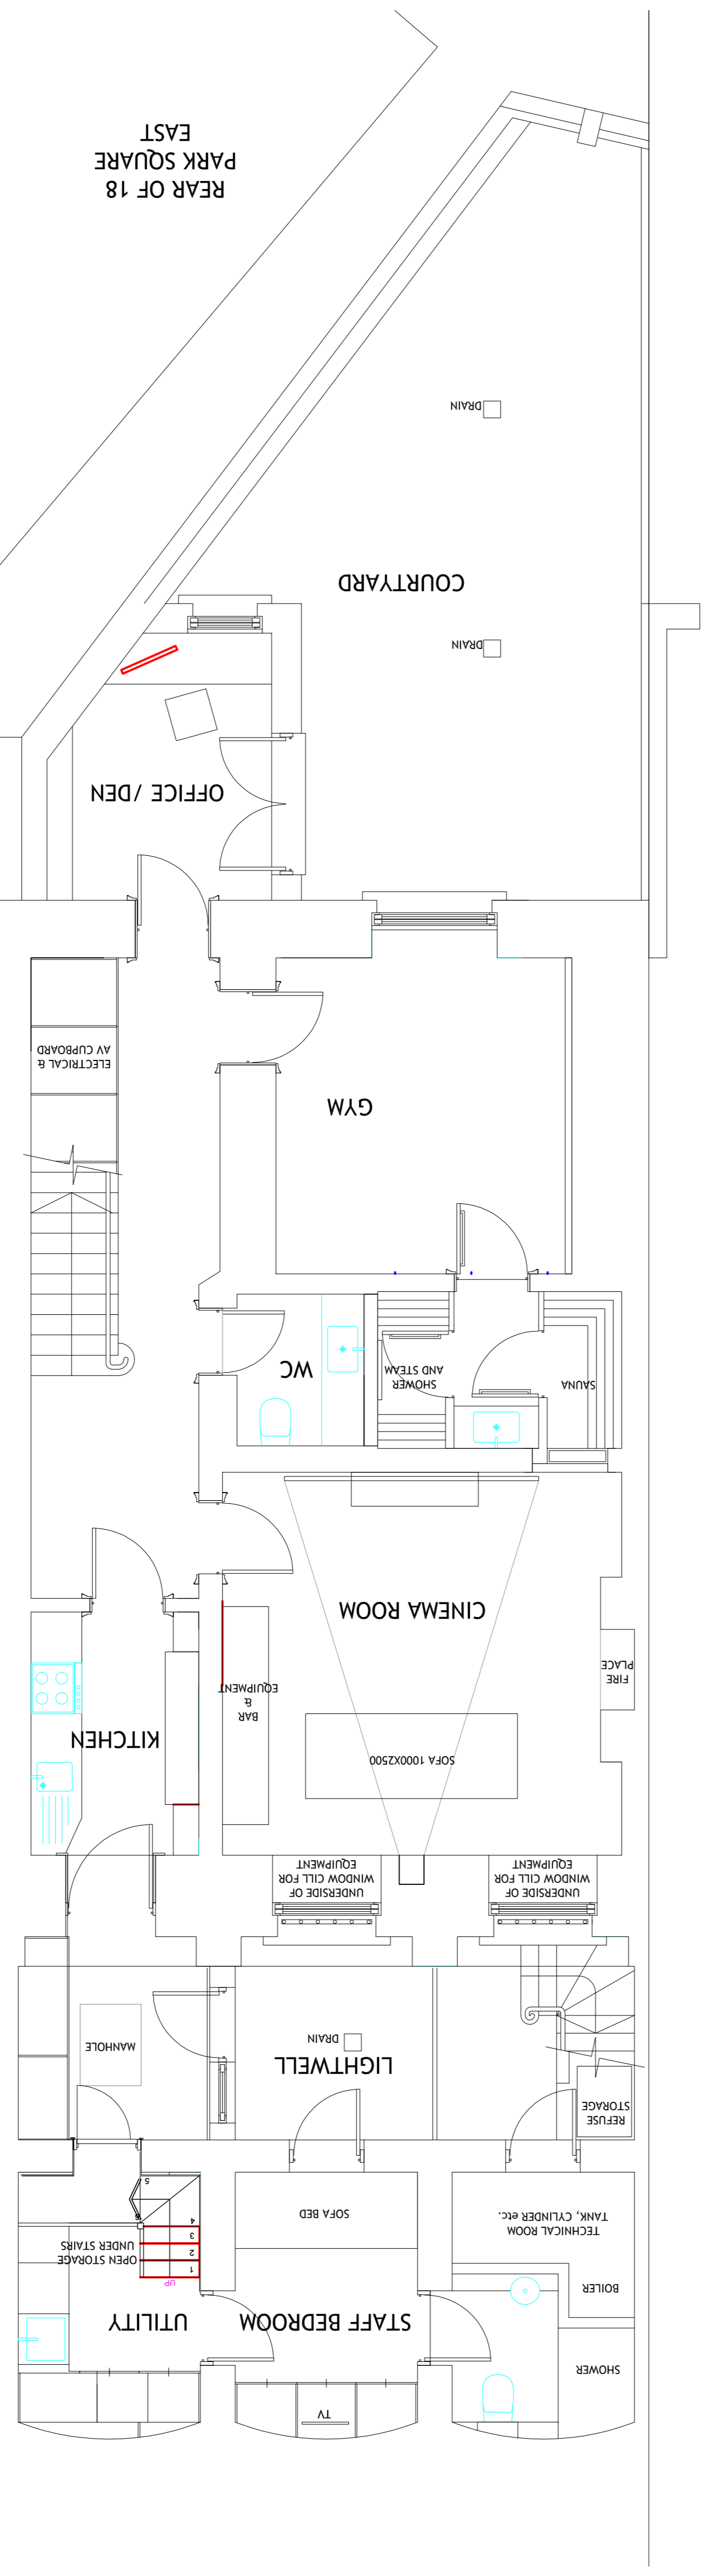

Comfort Cooling - Exist/g Floor Plans

REV	DATE	DESCRIPTION	DR	APPROVED	REV	DATE	DESCRIPTION	DR	APPROVED

REFERENCE DRAWINGS		KEY PLAN	ISSUE
DRG NO	DESCRIPTION		

COLIN KING ASSOCIATES Building Services Consulting Engineers Tel 023 92877151 Fax 023 92003911 PO1 2NT E-mail cka @ talktalk.net	Royal Naval Club & Royal Albert Yacht Club Portsmouth Hampshire PO1 2NT
PROJECT 21 Park Square East TITLE Ground and Basement Exist/g Plans	SCALE 1-50 DATE July 2014 DRAWING NUMBER 10465/CC5
APPROVED	CMDK
REV	R2V