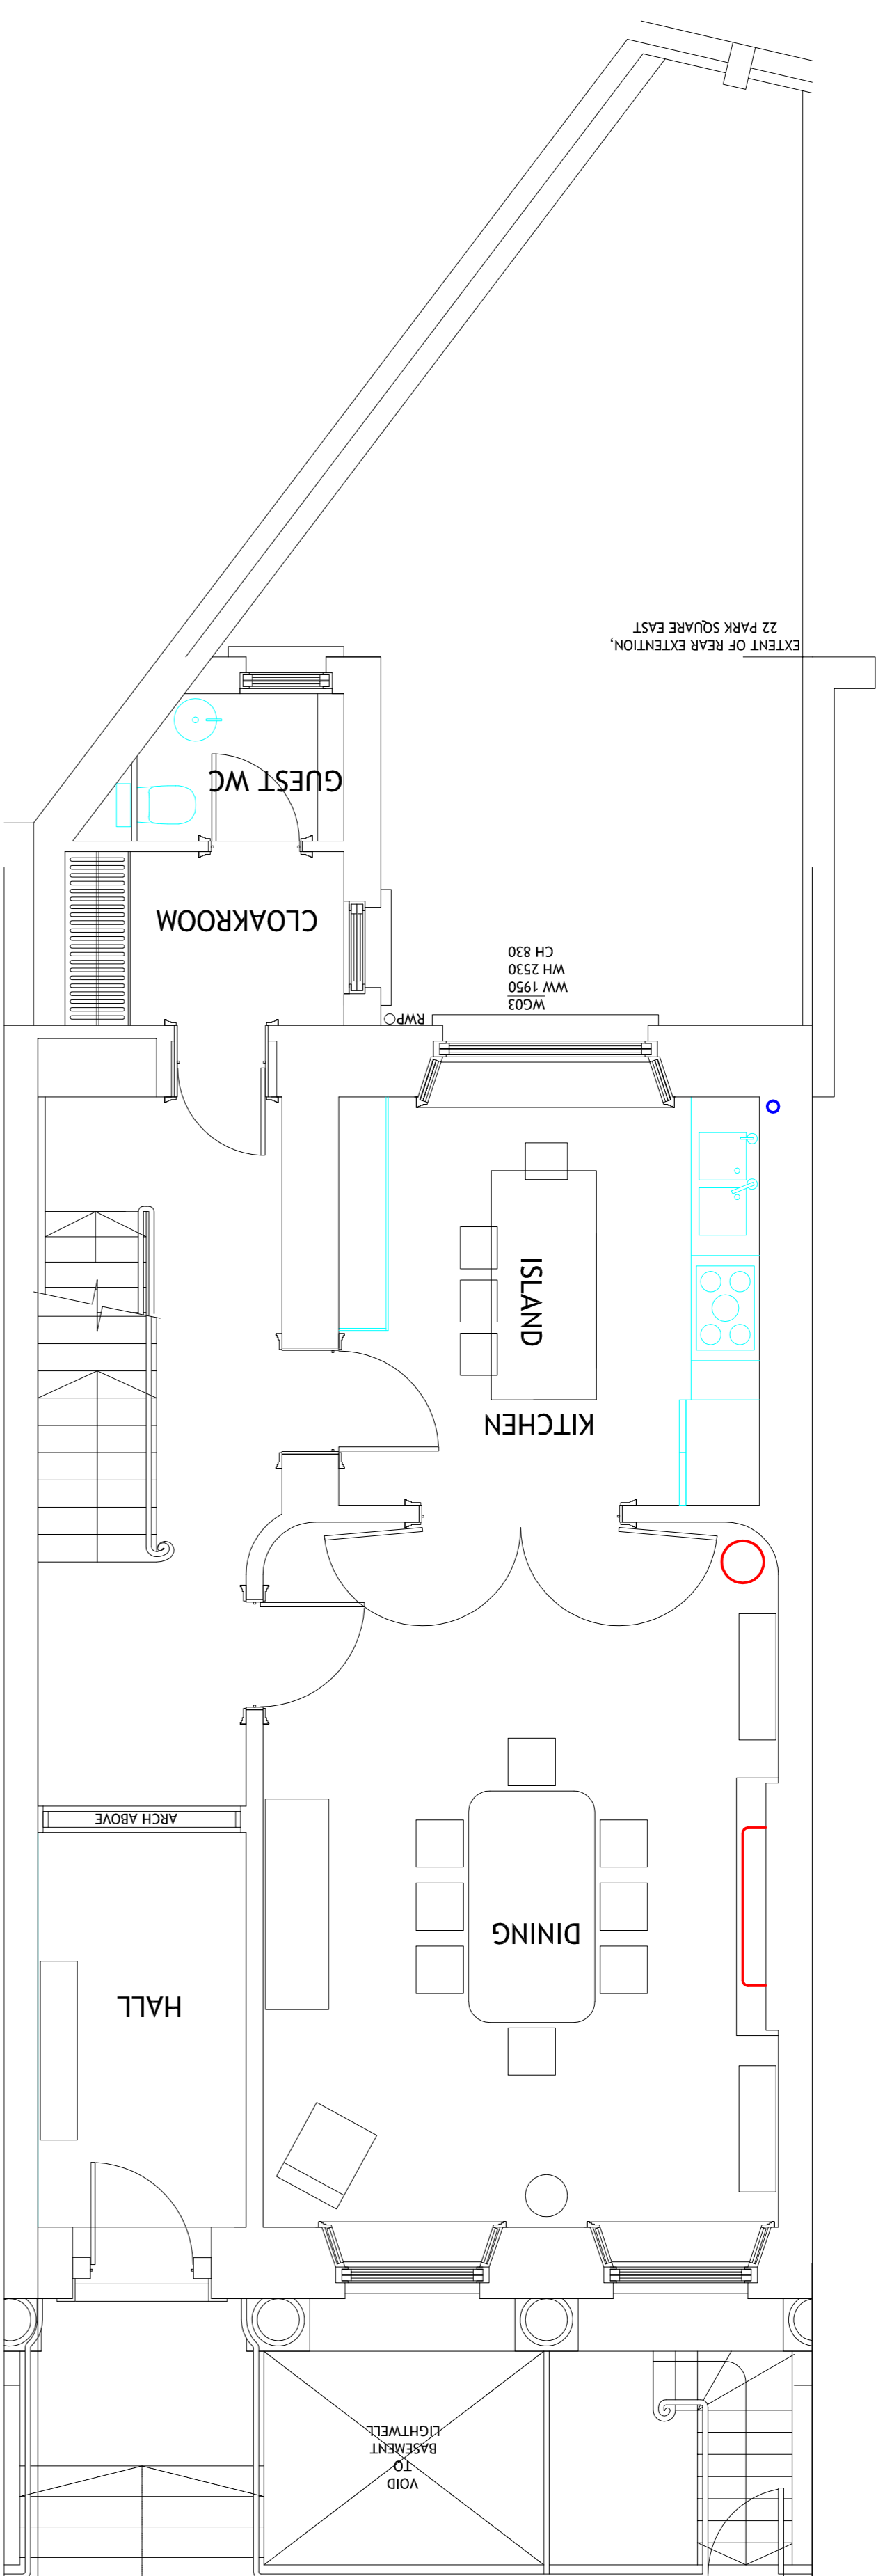

Comfort Cooling - Exist/g Floor Plans

REV	DATE	DESCRIPTION	DR	APPROVED	REV	DATE	DESCRIPTION	DR	APPROVED

REFERENCE DRAWINGS		KEY PLAN	ISSUE
DRG NO	DESCRIPTION		

COLIN KING ASSOCIATES Building Services Consulting Engineers Tel 023 92877151 Fax 023 92003911 PO1 2NT E-mail cka @ talktalk.net	Royal Naval Club & Royal Albert Yacht Club Portsmouth Hampshire PO1 2NT
PROJECT 21 Park Square East TITLE Ground and Basement Exist/g Plans	SCALE 1-50 DATE July 2014 DRAWING NUMBER 10465/CC5
APPROVED	CMDK
REV	R2V