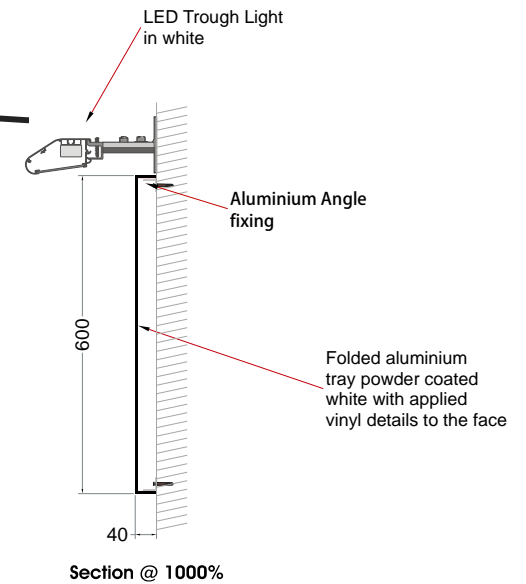

Date:

03.10.2014

Drawing No.

62114

Artist

TB

Status
Planning

Scale
1: 100 @ A3

Colours

Spec. Checked and approved for production by
(sign & print name)

PROFESSIONAL SIGN SOLUTIONS LTD.

17 Derwent Avenue, North Ferriby, East Yorkshire, HU14 3DZ.

Tel: +44 (0) 1482 633932

Email: sales@professionalsignsolutions.co.uk

Web: www.professionalsignsolutions.co.uk