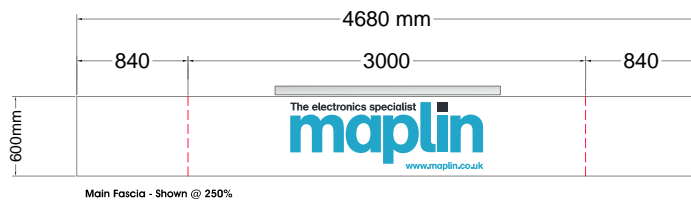

Maplin - High Holborn House, Holborn, London

Elevation A - High Holborn House

Specification
Main Fascia - Size 4680 x 600 x 40mm
1 no. Folded aluminium tray with 40mm returns all round powder coated to match Ral White Satin 9003 and complete with applied vinyl details to the face. Sign to have external illumination using LED trough light across the logo only.