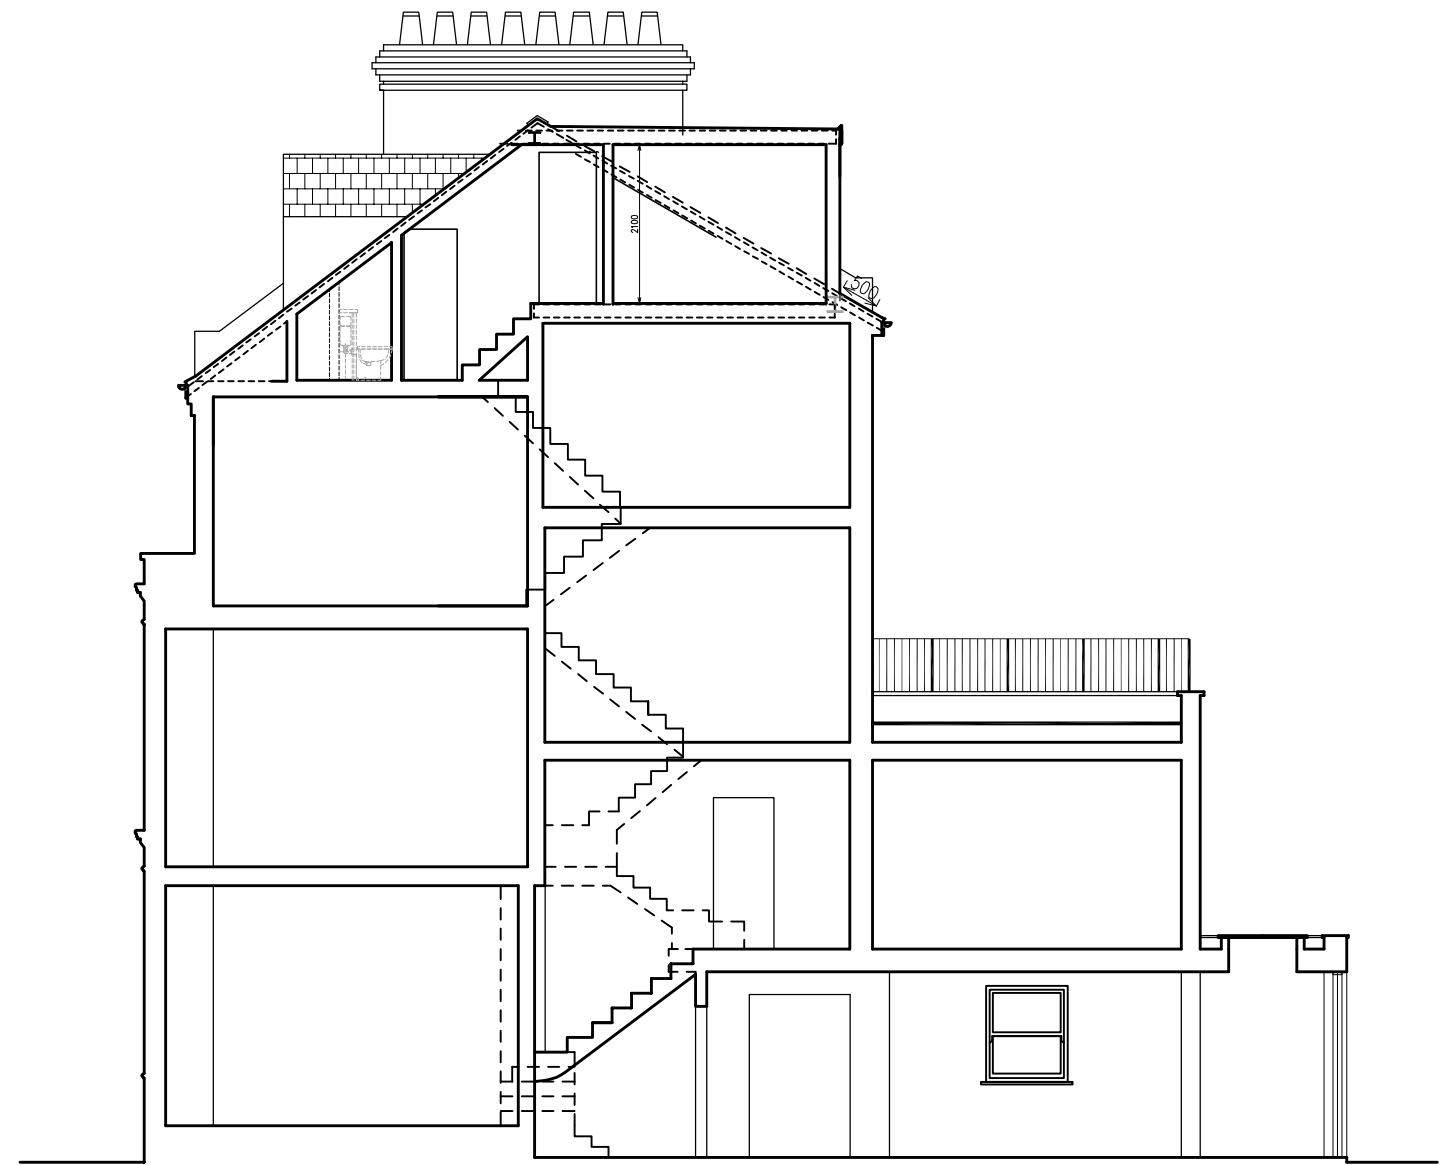

PROPOSED SECTION

nurturedesignltd

THE WHITE STUDIO
325 MANHATTAN / BOW QUARTER
LONDON
E3 2 UQ
TEL: 0208 123 8928 / 07734 069 407
info@nurturedesign.com

CLIENT:

HARRISON
75 LADY MARGARET RD NW5
2NN

JOB:

LOFT AND SIDE EXTENSION

DATE:

17/JUNE/14

SCALE:

1:100/A3

DRAWING TITLE:

PROPOSED SECTION

DRAWING NUMBER:

75LMR/07

REVISION: