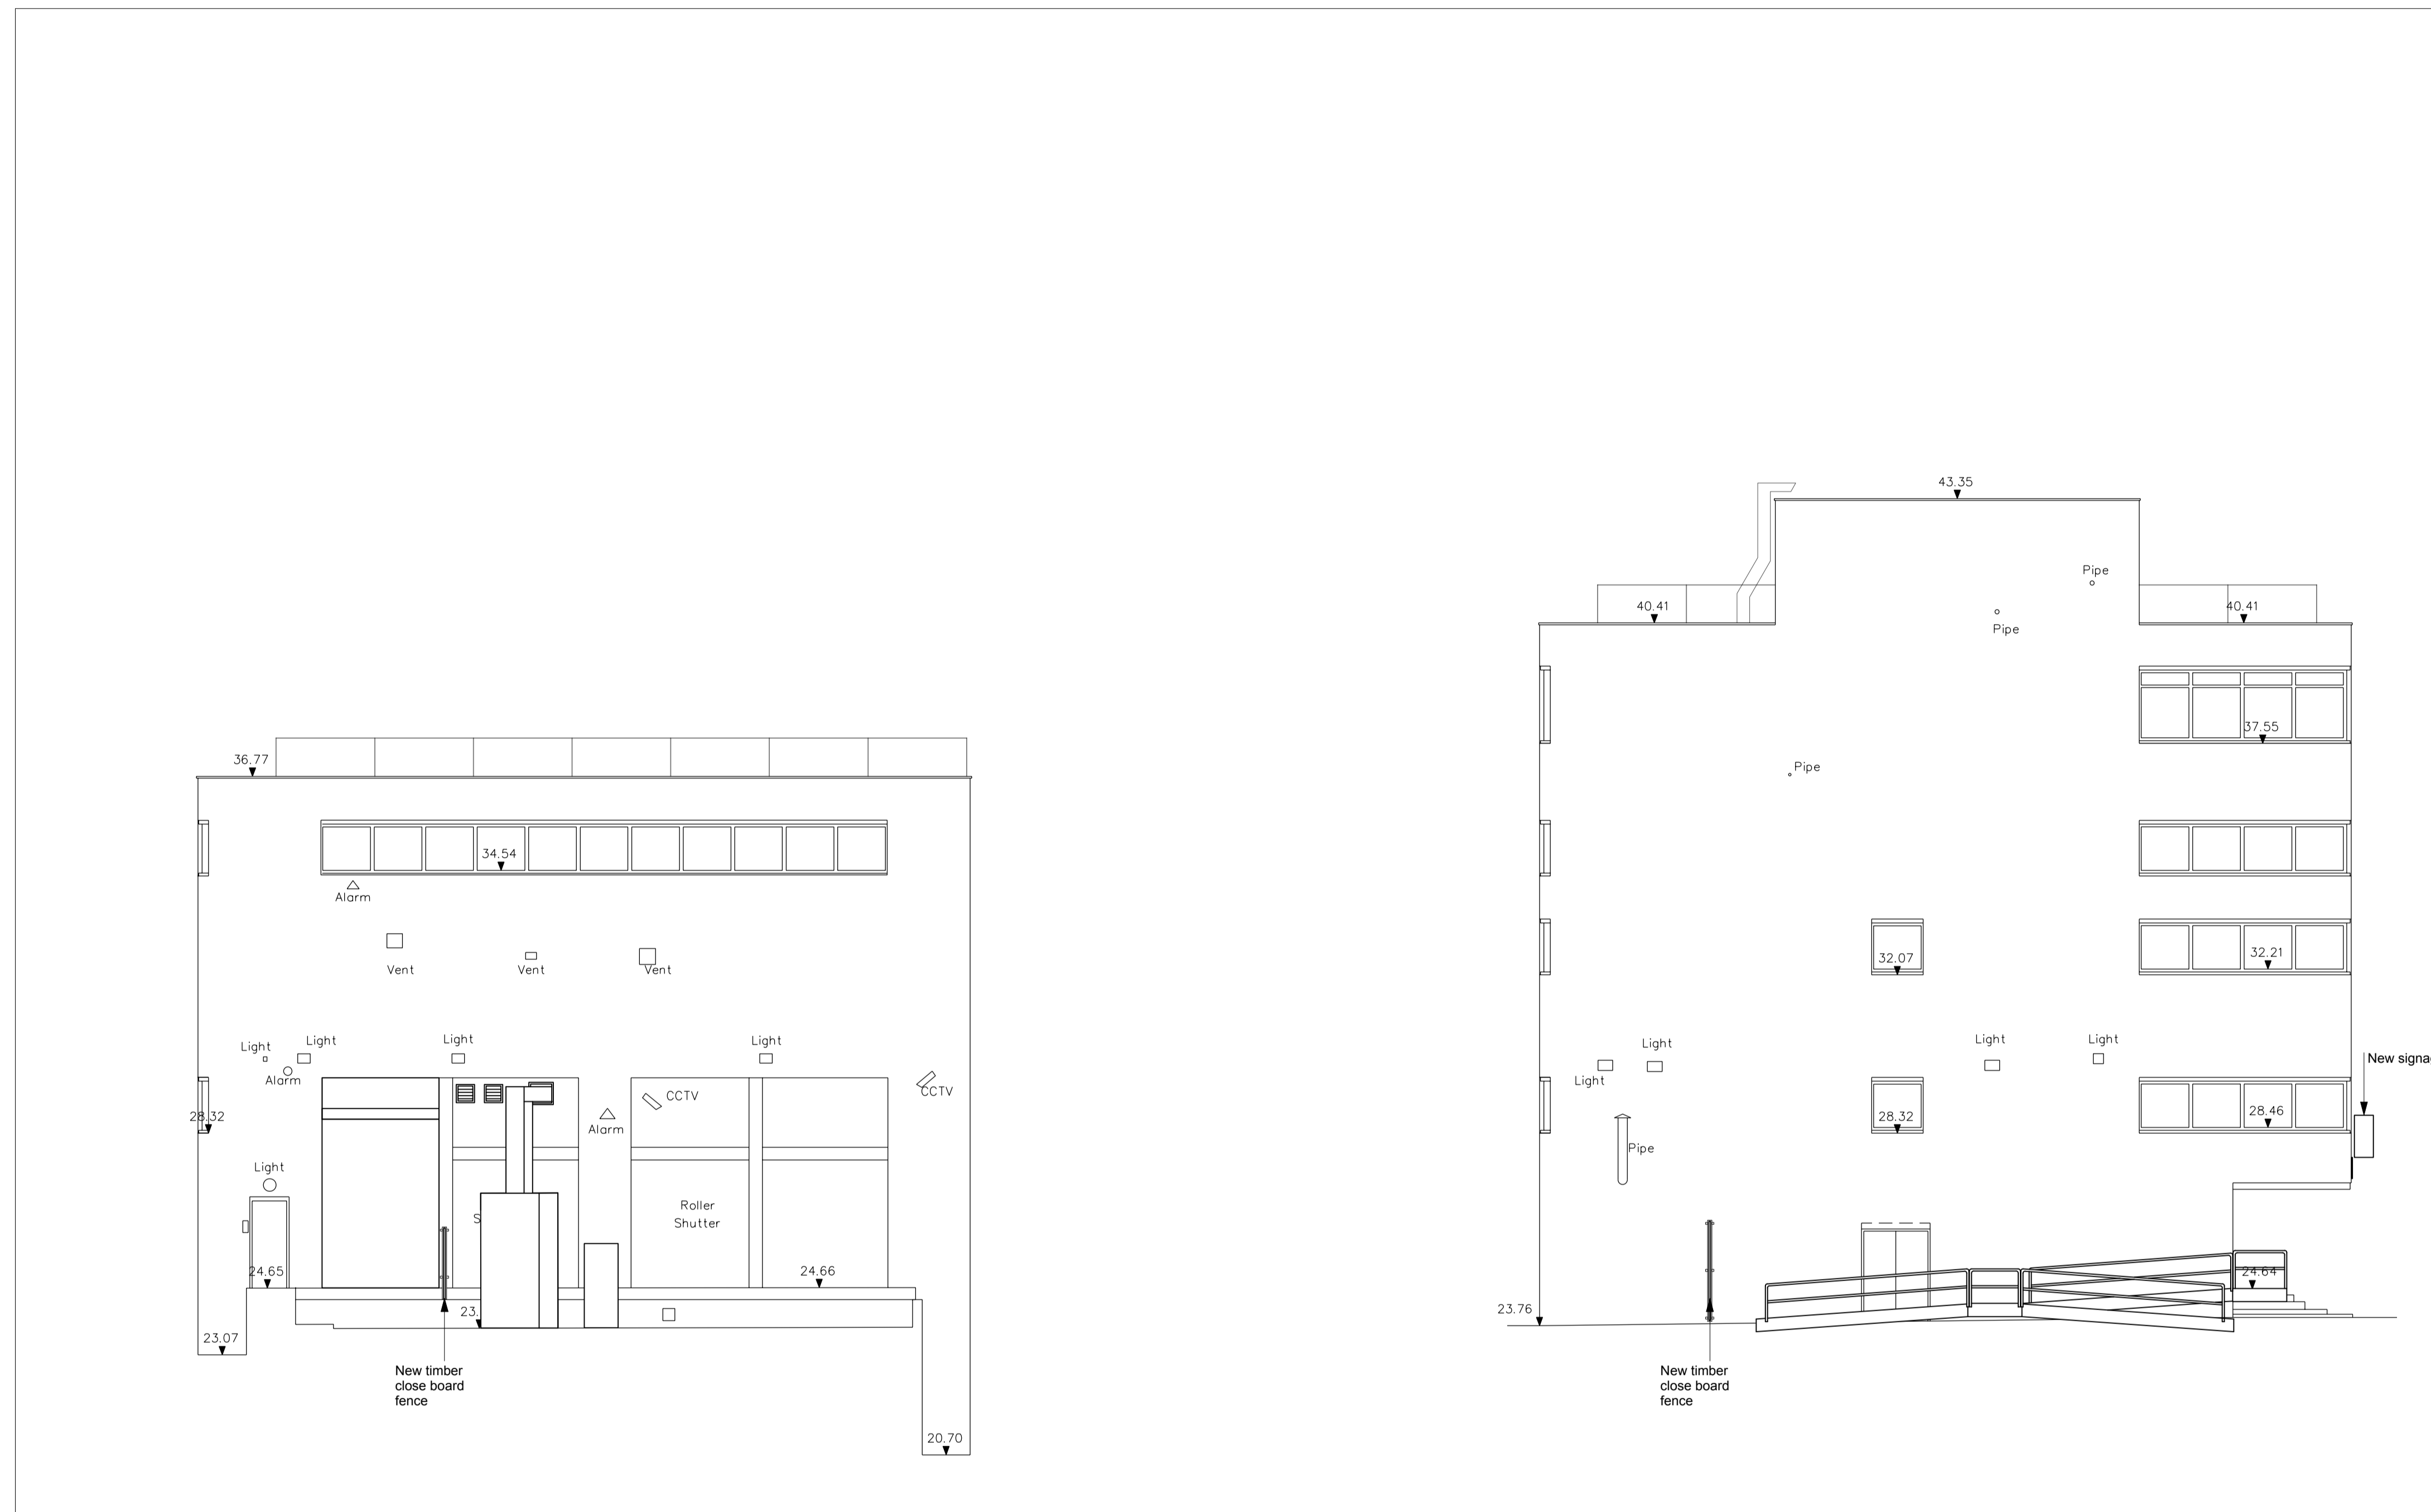

Revisions

NORTH ELEVATION - from within site boundary

PLAN

Scale	Date
1:100 @ A1	July 2014

Drawn by	Checked by
TN	LR

Job Number	Status
HB1439	PLANNING

Drawing No. & Revision  
 1439\_DWG\_PL\_297