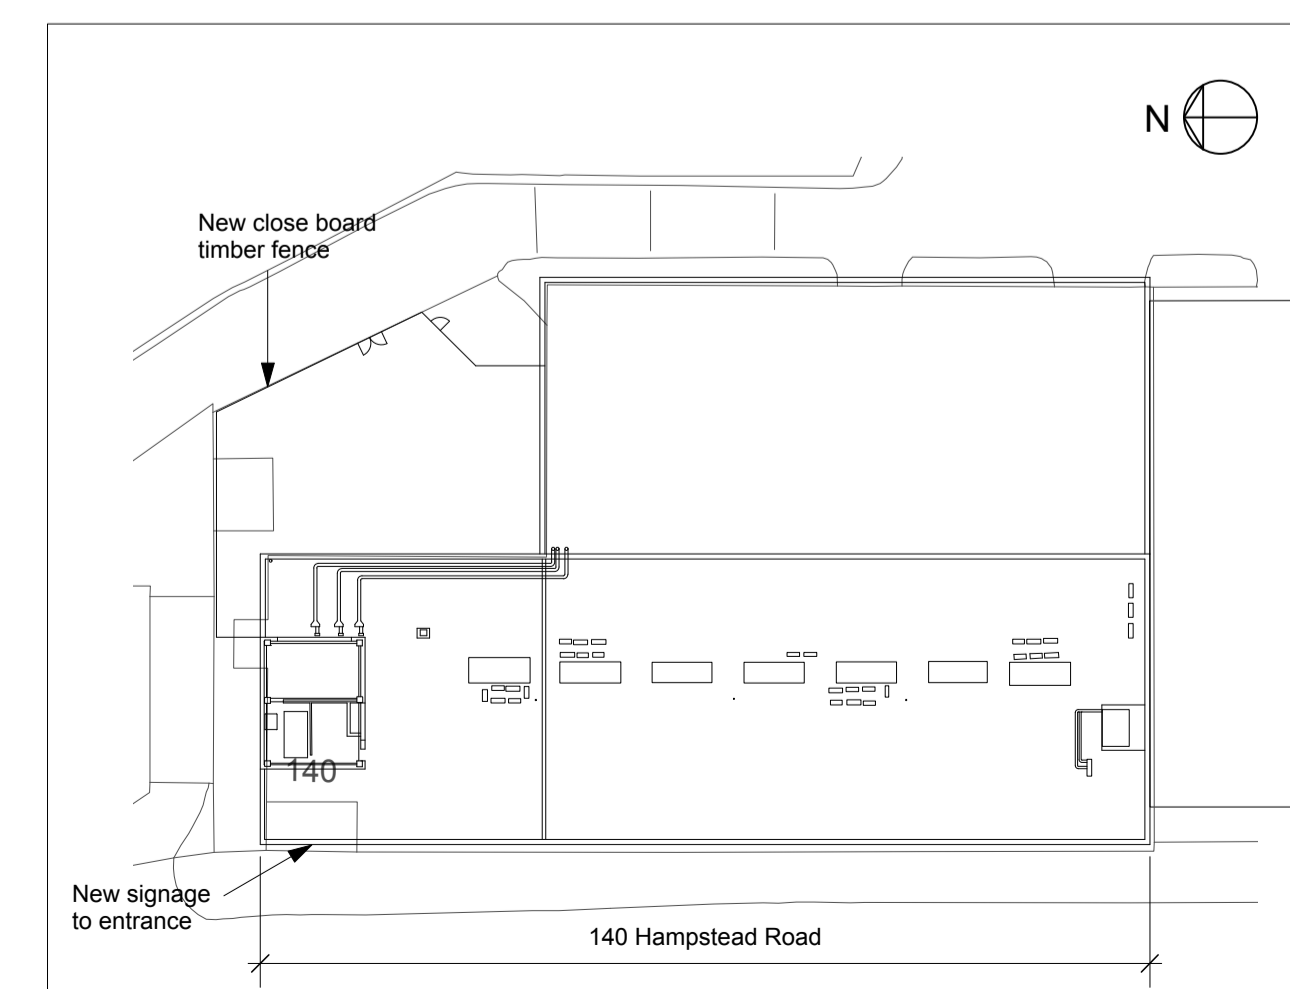

Revisions

NORTH ELEVATION - from within site boundary

PLAN

Scale	Date
1:100 @ A1	July 2014

Drawn by	Checked by
TN	LR

Job Number	Status
HB1439	PLANNING

Drawing No. & Revision  
 1439\_DWG\_PL\_297