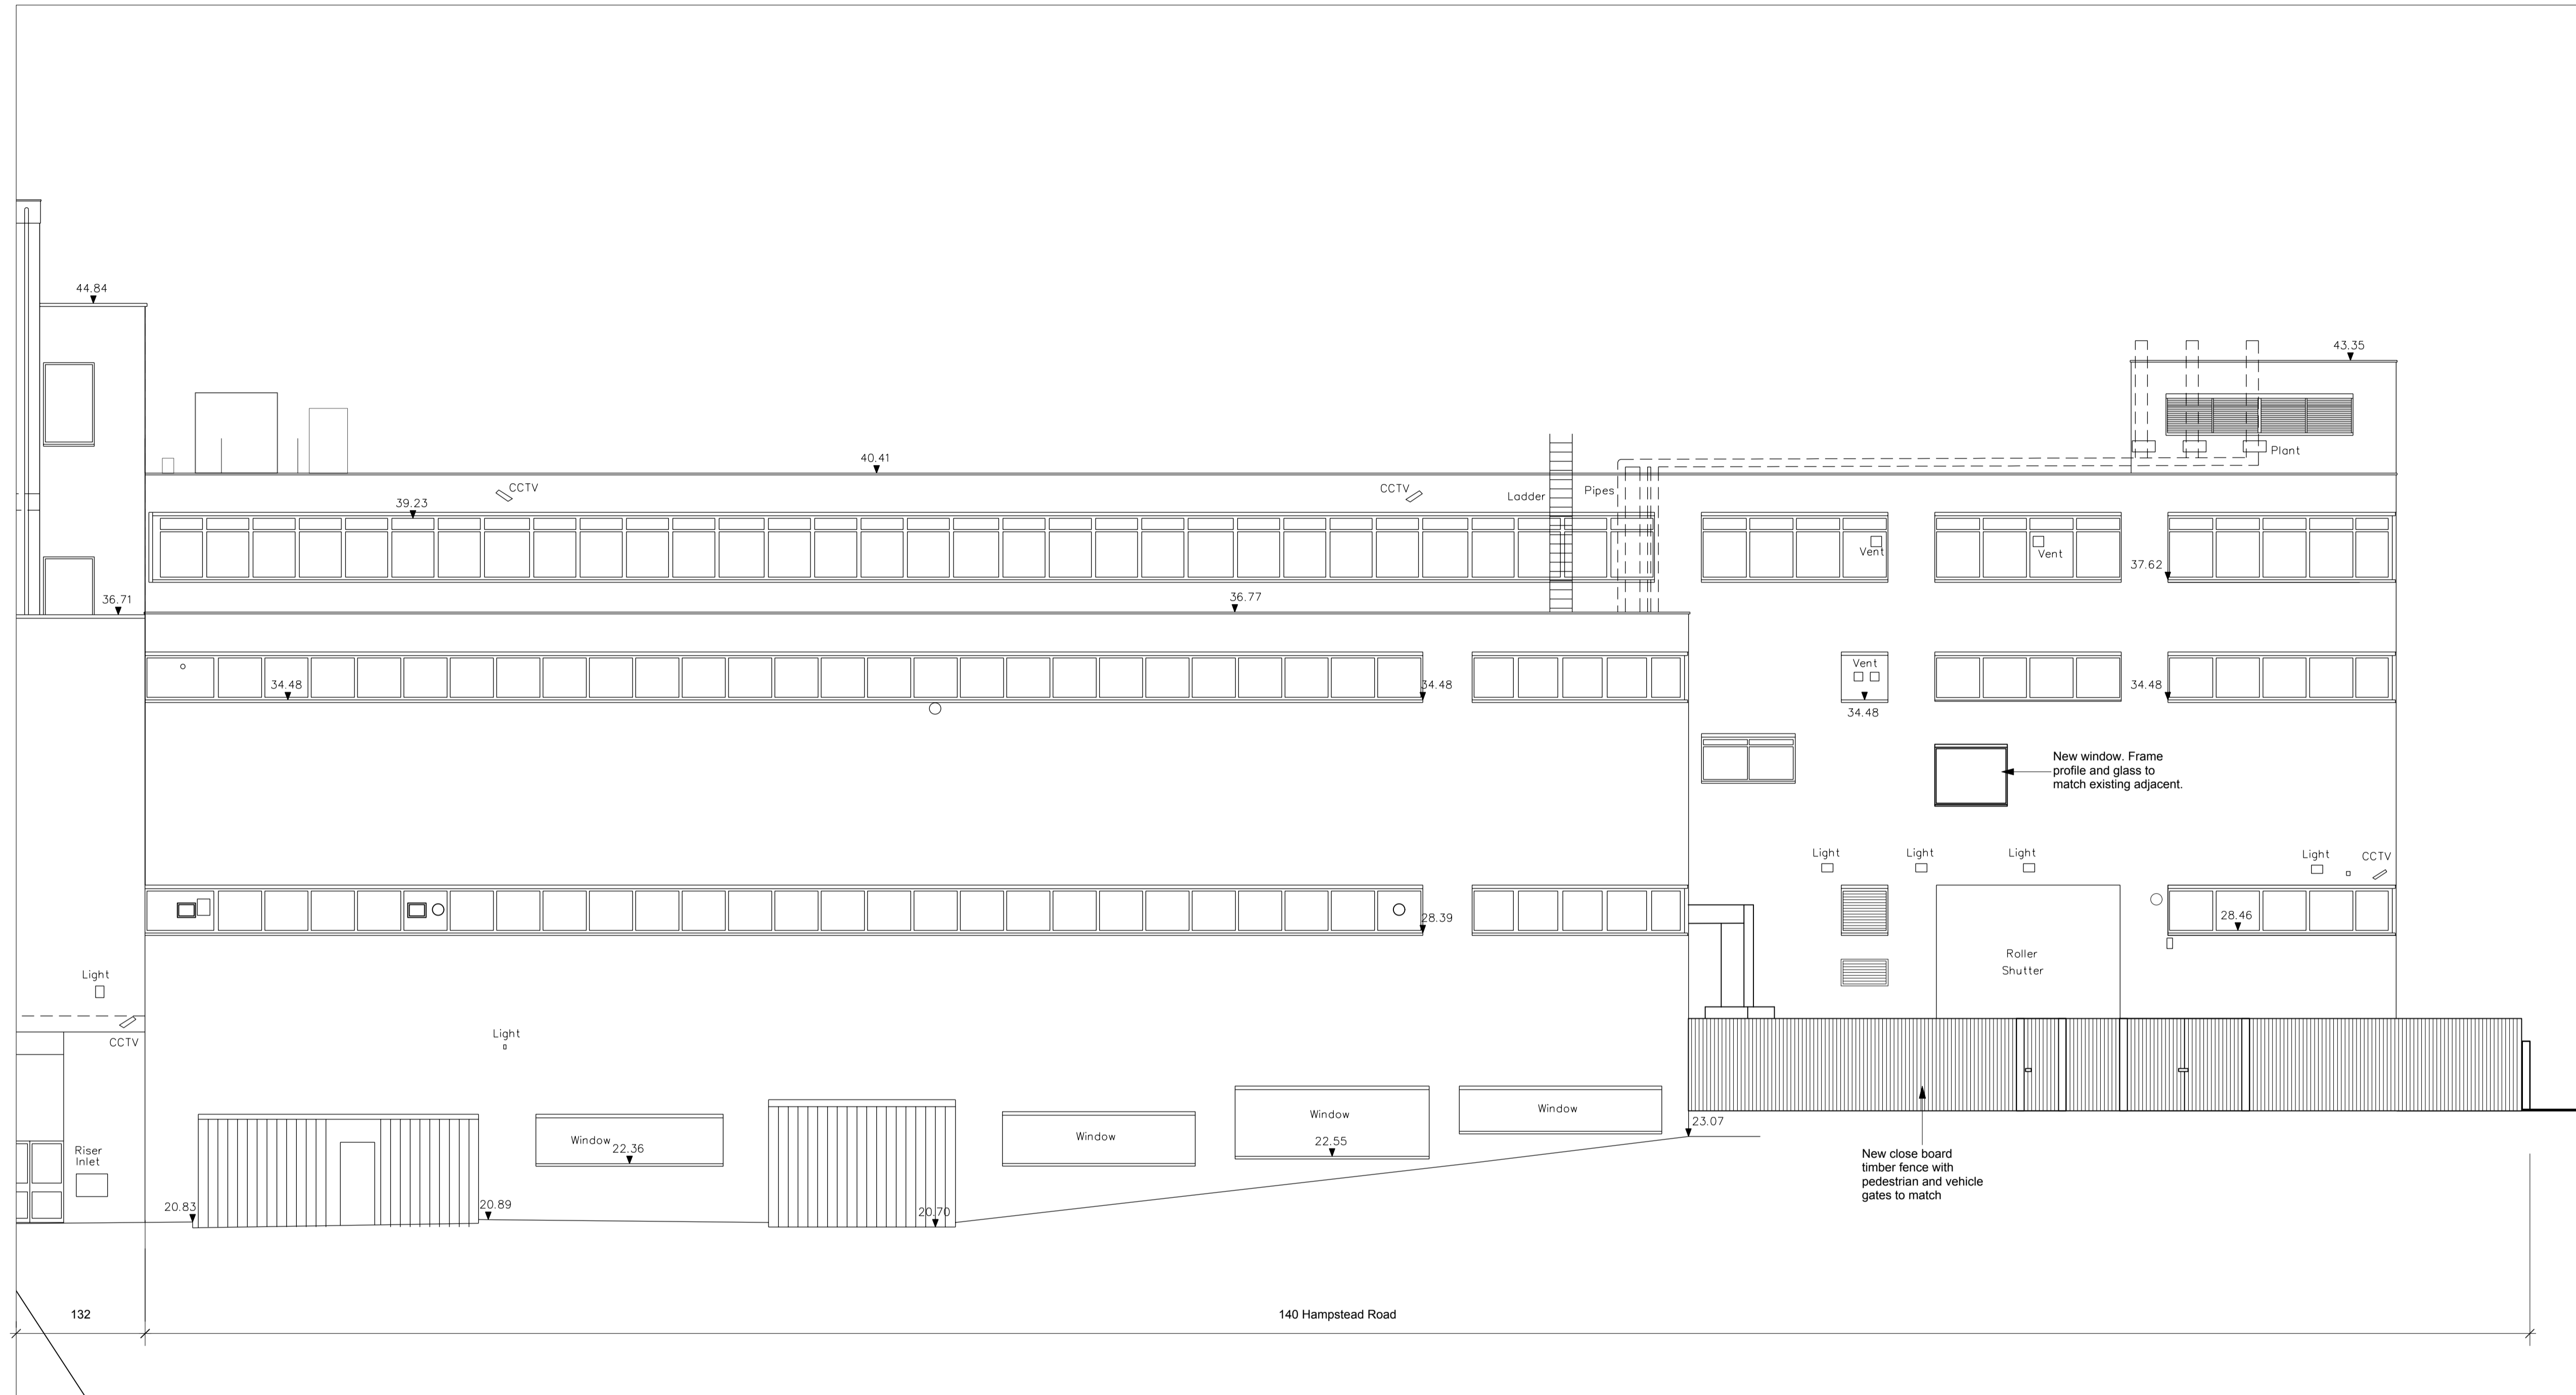

Revisions

EAST ELEVATION

PLAN

Hawkins\Brown

60 Bastwick Street London EC1V 3TN
 020 7336 8030t
 020 7336 8851f

mail@hawkinsbrown.com
 www.hawkinsbrown.com

Project
140 Hampstead Road UCL

Drawing
140 Hampstead Road Proposed Elevations East

| | |
|-----------------------------|---------------------------|
| Scale 1:100 @ A1 | Date July 2014 |
| Drawn by TN | Checked by LR |
| Job Number HB1439 | Status PLANNING |

Drawing No. & Revision
1439_DWG_PL_296