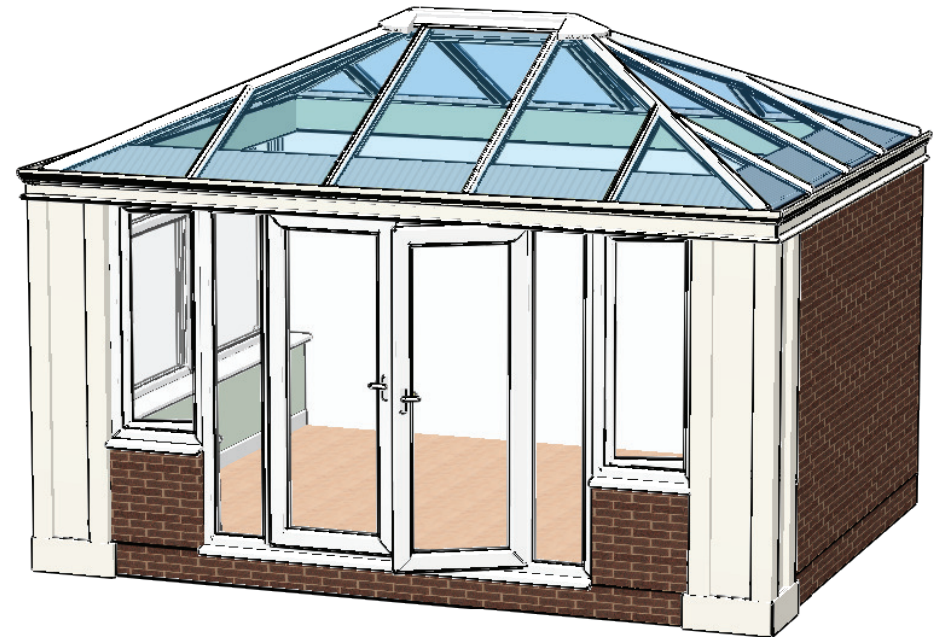

Conservatory

for

Georgiou

Polaris Vision Ltd
601 International House
223 Regent Street
London W1B 2QD

Tel: 0800 121 4771
Email: info@polarisvision.co.uk

Span: 4500 mm
Projection: 3500 mm
Colour: White custom
Glazing: 24mm Pilkington Active-Glass (Blue)