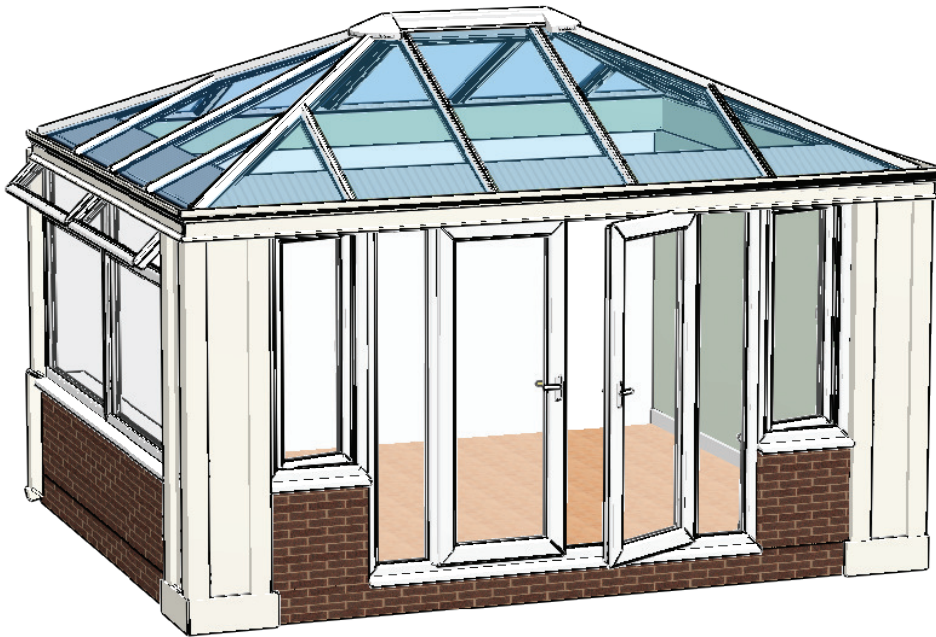

Conservatory

for

Georgiou

Polaris Vision Ltd
601 International House
223 Regent Street
London W1B 2QD

Tel: 0800 121 4771
Email: info@polarisvision.co.uk

Span: 4500 mm
Projection: 3500 mm
Colour: White custom
Glazing: 24mm Pilkington Active-Glass (Blue)