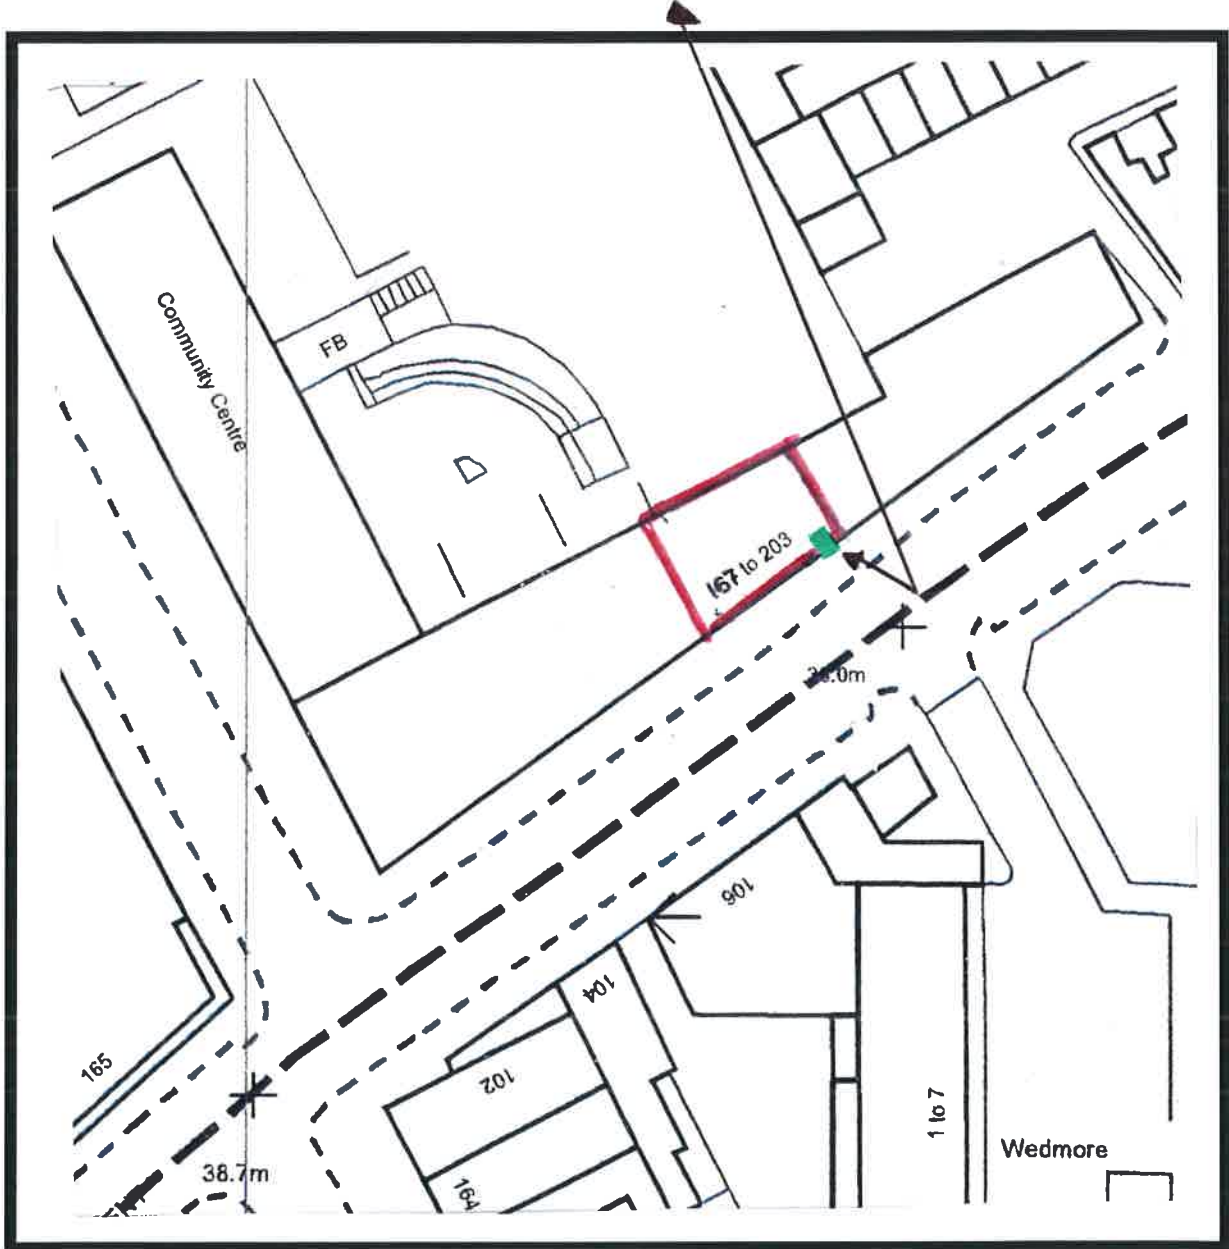

BLOCKPLAN

OUR REF: E011749

N

SCALE 1:500 @ A4

ATM LOCATION WITH ADVERT SURROUND

ADDRESS: Alidinas, 189 Queen Crescent, London, NW5 4DS