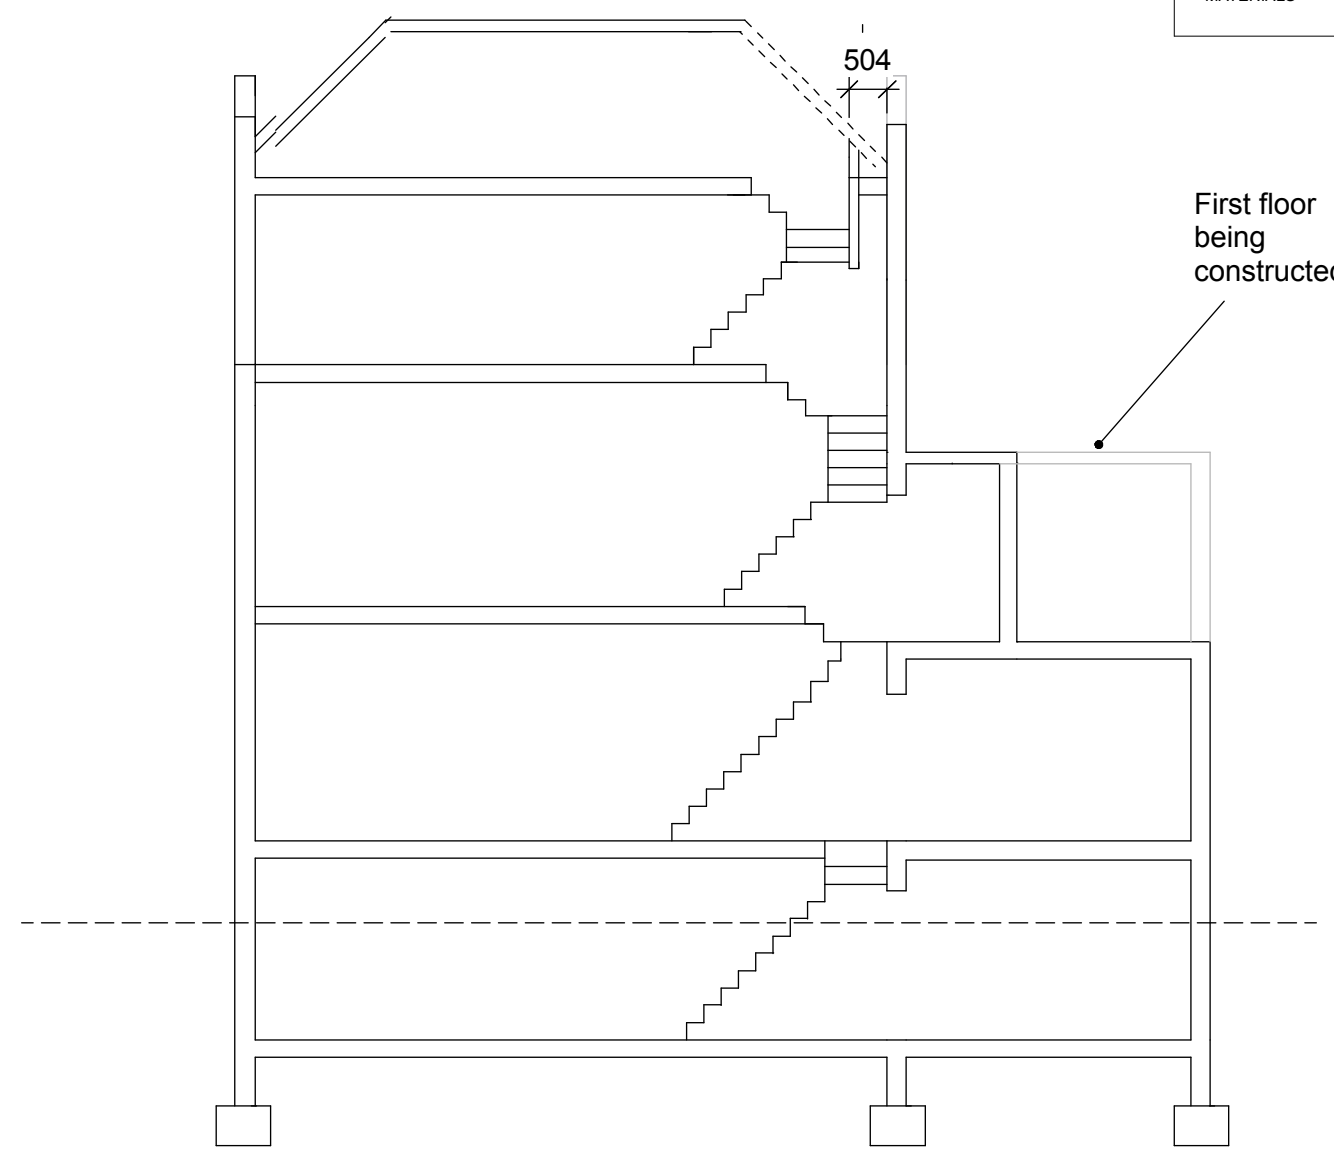

Existing Section
Scale: 1:100

Proposed Section
Scale: 1:100

First floor being constructed

Show Name 127 malden road		
Reference MR/Resub/003	Drawn By RM	Date 14/10/2014
CAD File Name		