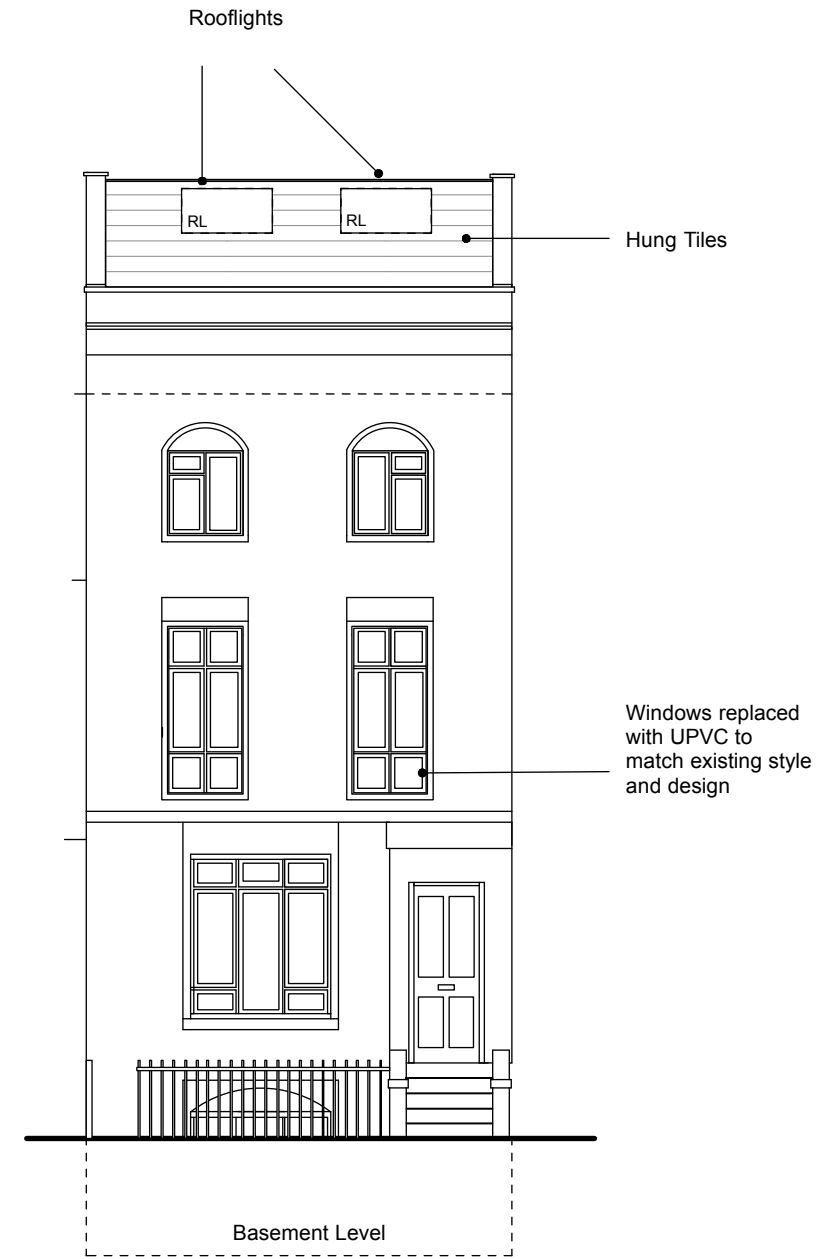

Existing Front
Scale: 1:100

Proposed Front
Scale: 1:100

Show Name 127 malden road		
Reference MR/Resub/006	Drawn By RM	Date 14/10/2014
CAD File Name		