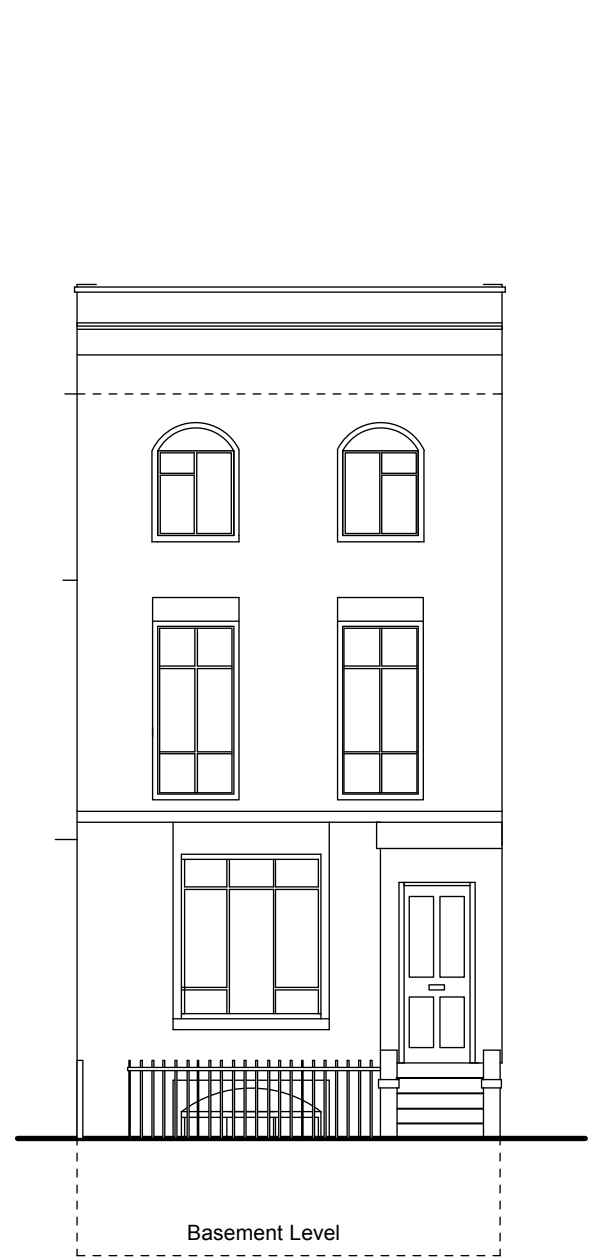

Existing Front
Scale: 1:100

Proposed Front
Scale: 1:100

Show Name 127 malden road		
Reference MR/Resub/006	Drawn By RM	Date 14/10/2014
CAD File Name		