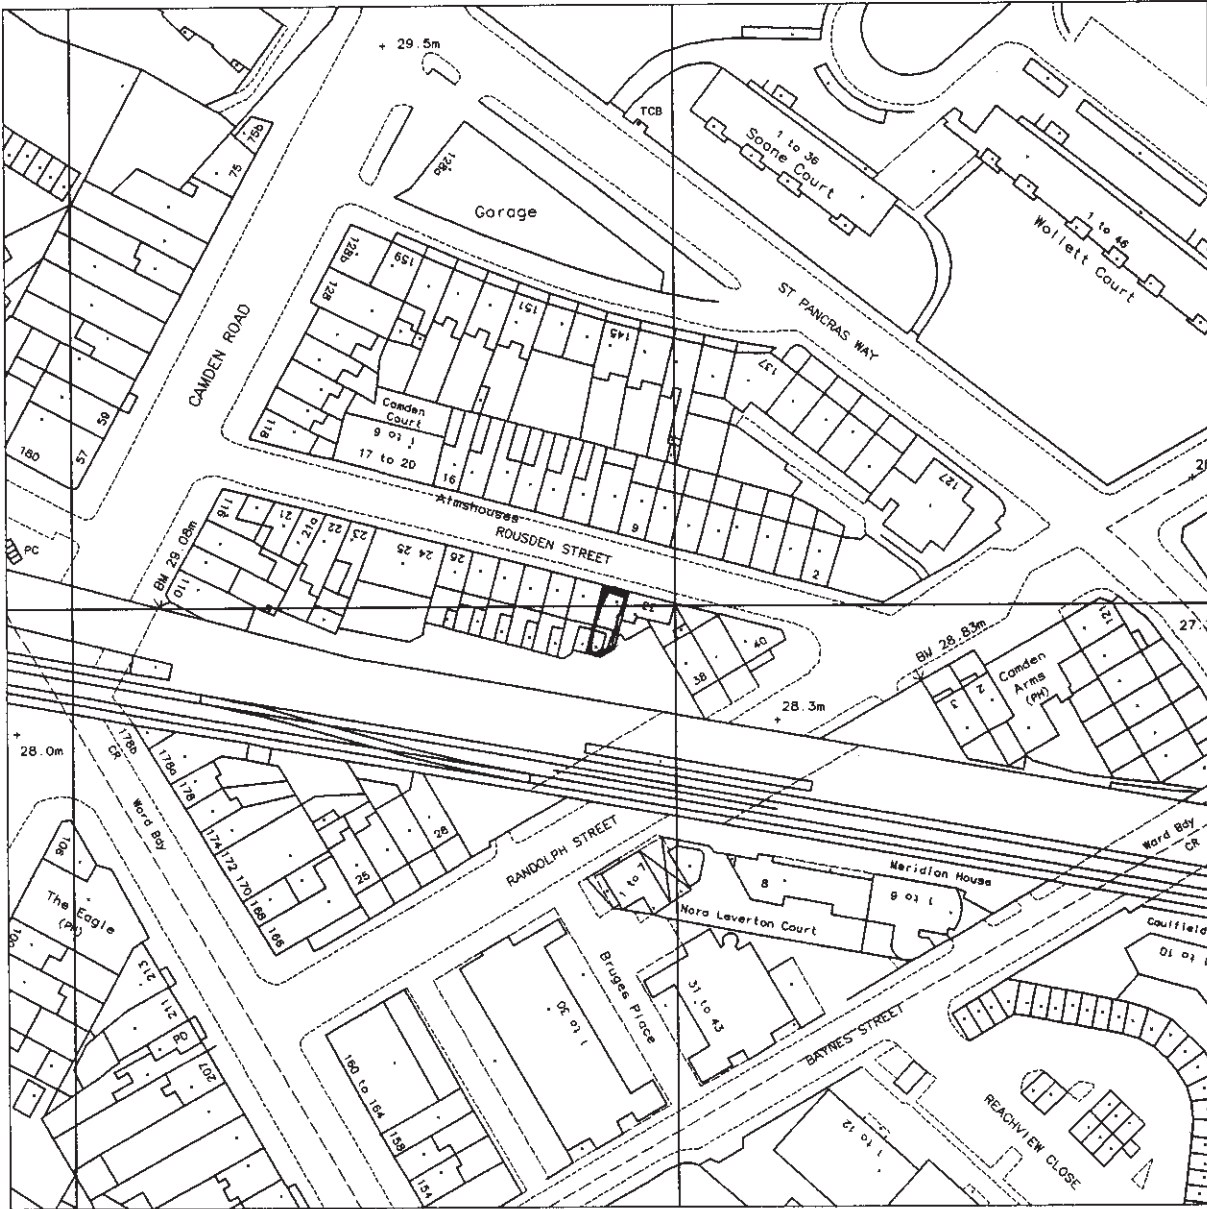

Siteplan[®]

1:1250 Scale

Produced 06 Sep 2004 from Ordnance Survey digital data and incorporating surveyed revision available at this date. © Crown Copyright 2004.

Reproduction in whole or in part is prohibited without the prior permission of Ordnance Survey.

Ordnance Survey and the OS symbol are registered trade marks and Siteplan a trade mark of Ordnance Survey, the national mapping agency of Great Britain.

Rousden Street
London NW1

Centre Coordinates: 529289 184200

National Grid sheet reference at centre of this Siteplan: TQ2984SW

Supplied by: Stanfords
Serial Number: 00021451