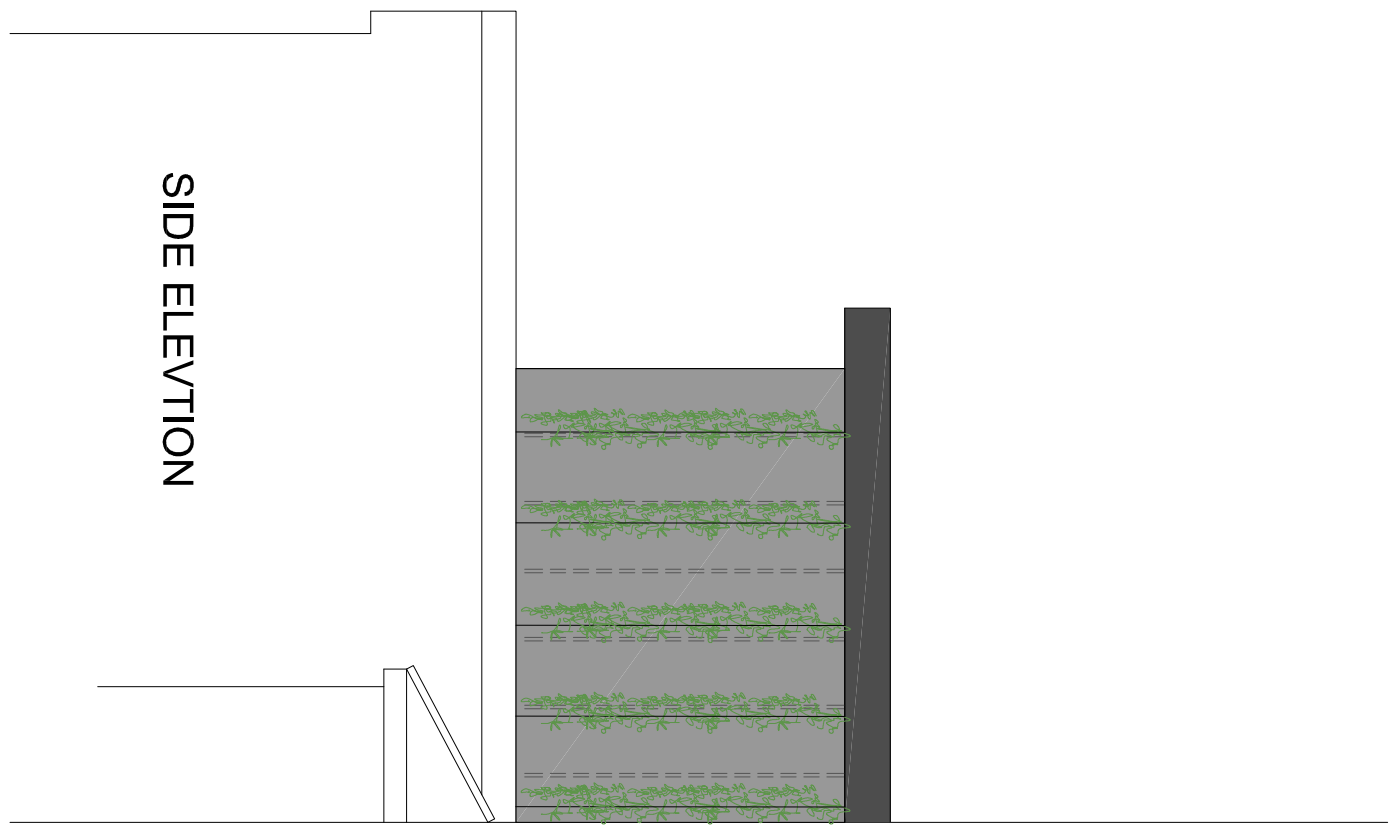

SIDE ELEVATION

SIDE ELEVATION

TITLE	PROPOSED DRAWINGS	ADDRESS	FLT 4, 113 CANFIELD GARDENS. LONDON, NW6
CLIENT	Mr. G. Ziser	SCALE	1:50 @ A3
		DRAWING NO.	140915/18
		DATE	SEPT 2014
		REV.	