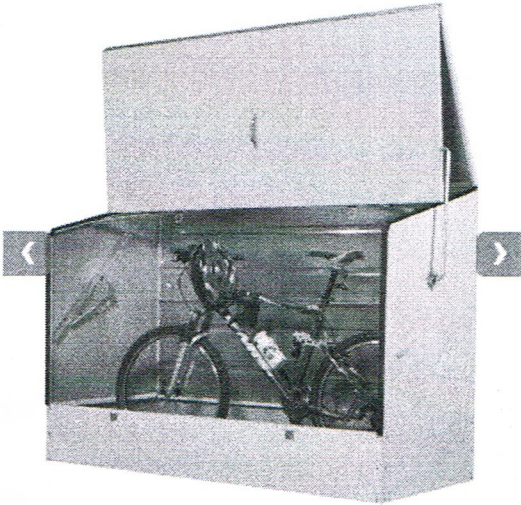

## Bicycle Storage Sheds

**From £442** (ex. VAT)

Multi Buy Discount, Buy More, Save More

Delivery 21-28 Days

PRICES (EX. VAT)    PRODUCT INFO    RATING:    DELIVERY & RETURNS    FAQs

Code	Product Description	1+	3+	6+	Qty
3203AC	Steel Bicycle Shed 1330h x 1960w x 890dmm Cream	£465	£453	£442	<input type="text" value="0"/>
3203OA	Steel Bicycle Shed 1330h x 1960w x 890dmm Olive	£465	£453	£442	<input type="text" value="0"/>