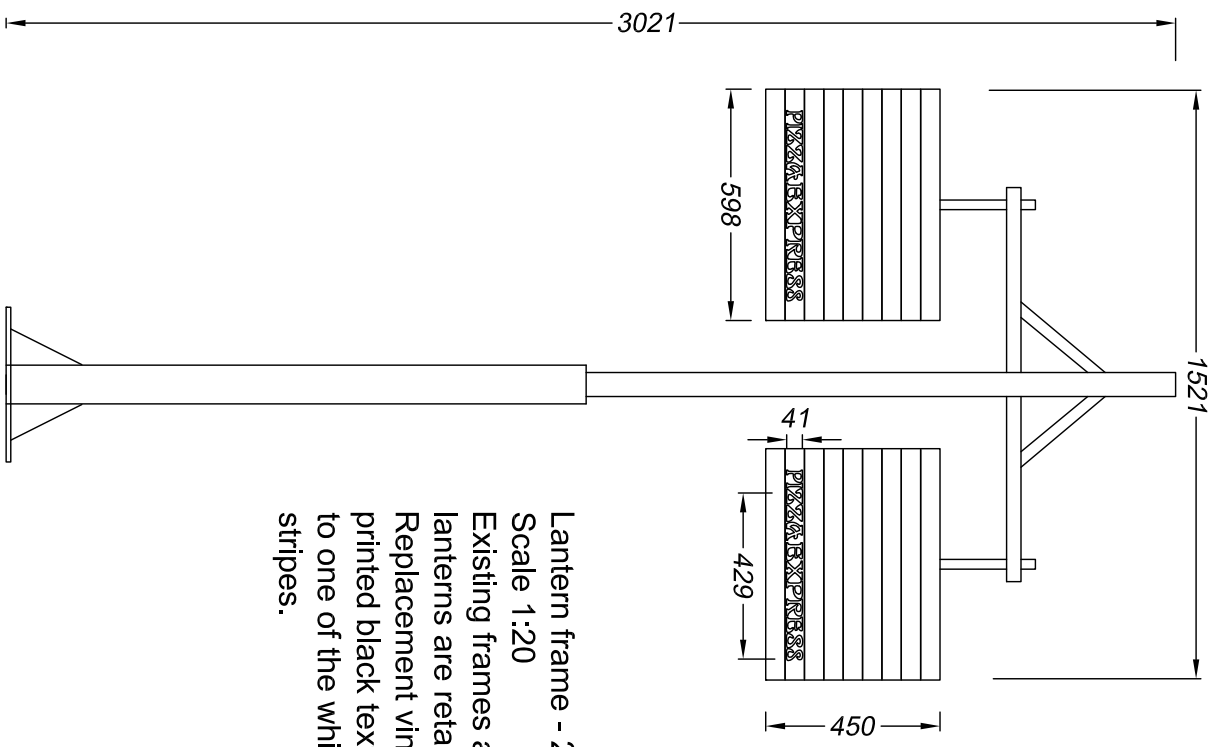

Wall mounted menu box - 1 off
Scale 1:10
 1.2mm descaled stainless steel
 folded and welded box is
 finished satin black.
 Front display is backed with
 laminated 6mm glass.
 Internally illuminated by low
 energy white LEDs which are
 fitted in the top recess.
 Screw fixed to the wall.

Front elevation and aerial view with the windbreaks and lanterns in place
Scale 1:50

Proposed

Lantern frame - 2 off
Scale 1:20
 Existing frames and
 lanterns are retained.
 Replacement vinyl has
 printed black text added
 to one of the white
 stripes.

Client: PIZZA Express		Address/job details
194a Haverstock Hill		194a Haverstock Hill
Belsize Park		Belsize Park
NW3 2AJ		NW3 2AJ
Proposed Signs		
Job No	Date	Scale
Drawn by	01/09/14	As specified (A3)
DN		Drawing No
		438702-5
		Rev
		C