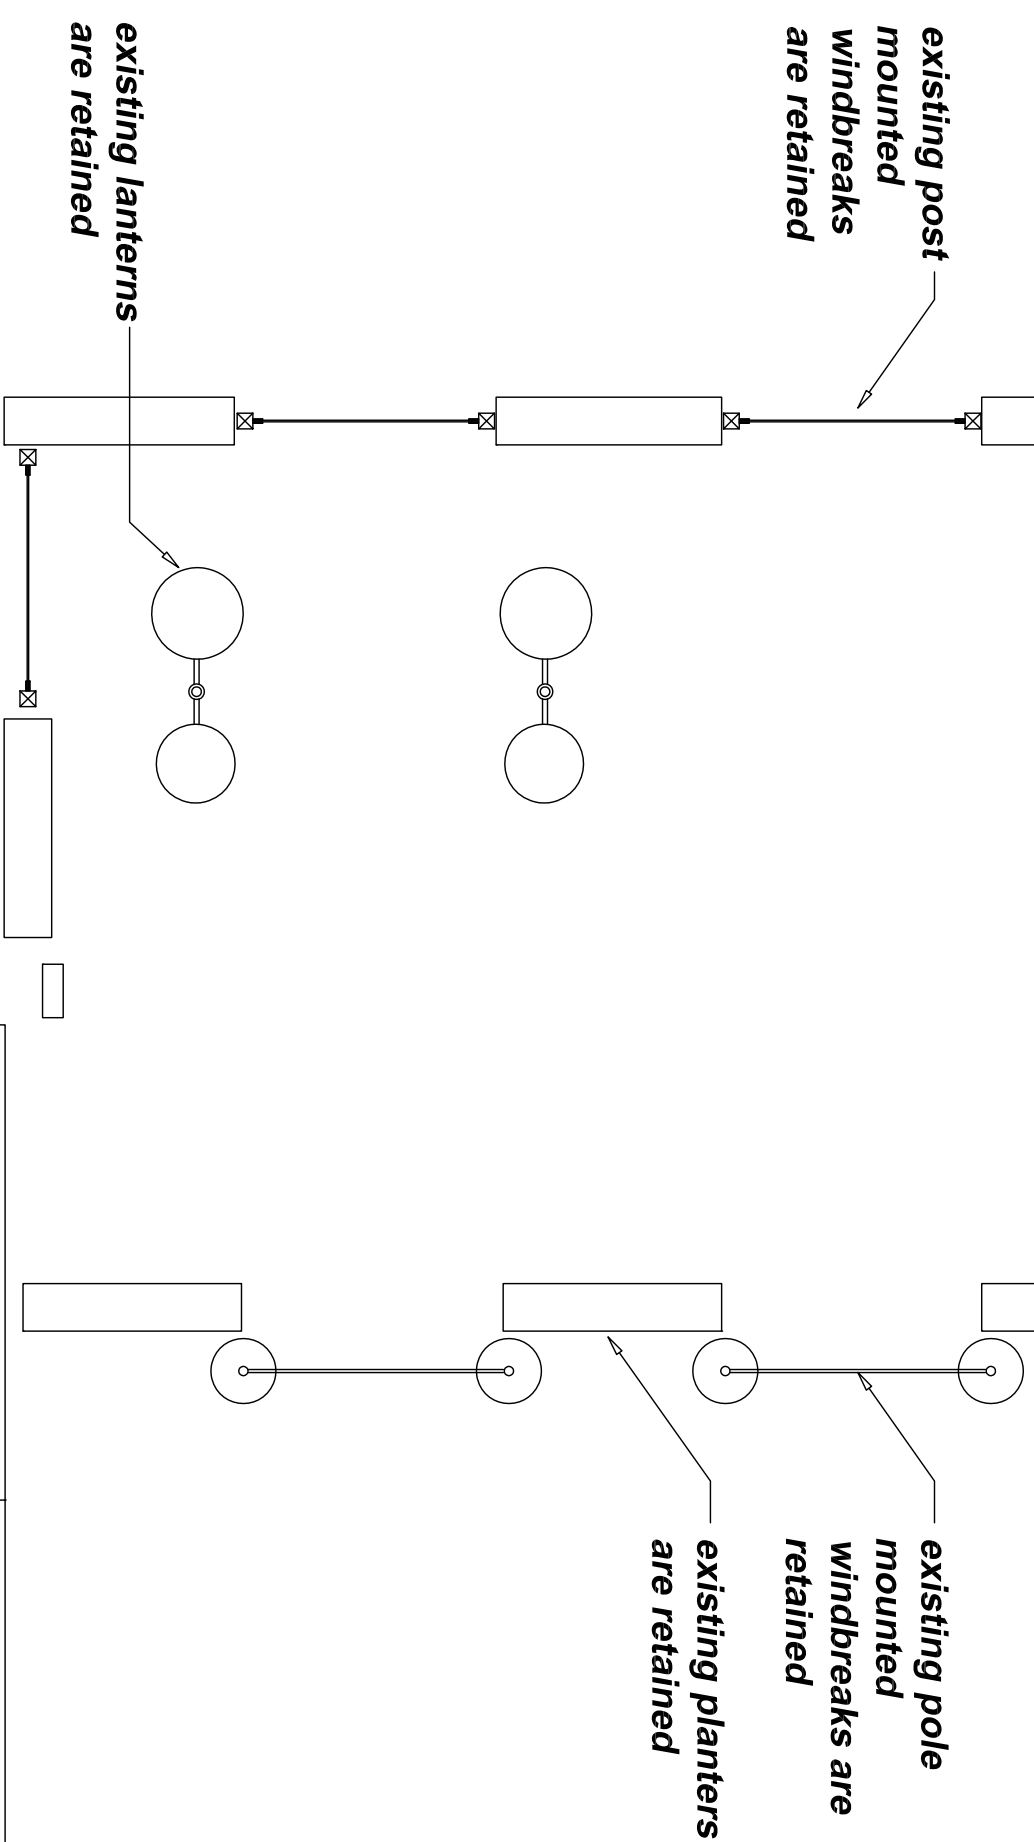

Wall mounted menu box - 1 off
Scale 1:10
 1.2mm descaled stainless steel
 folded and welded box is
 finished satin black.
 Front display is backed with
 laminated 6mm glass.
 Internally illuminated by low
 energy white LEDs which are
 fitted in the top recess.
 Screw fixed to the wall.

Front elevation and aerial view with the windbreaks and lanterns in place
Scale 1:50

Proposed

Lantern frame - 2 off
Scale 1:20
 Existing frames and
 lanterns are retained.
 Replacement vinyl has
 printed black text added
 to one of the white
 stripes.

Client: PIZZA Express		Address/job details
194a Haverstock Hill		194a Haverstock Hill
Belsize Park		Belsize Park
NW3 2AJ		NW3 2AJ
Proposed Signs		
Job No	Date	Scale
Drawn by	01/09/14	As specified (A3)
DN		Drawing No
		438702-5
		Rev
		C