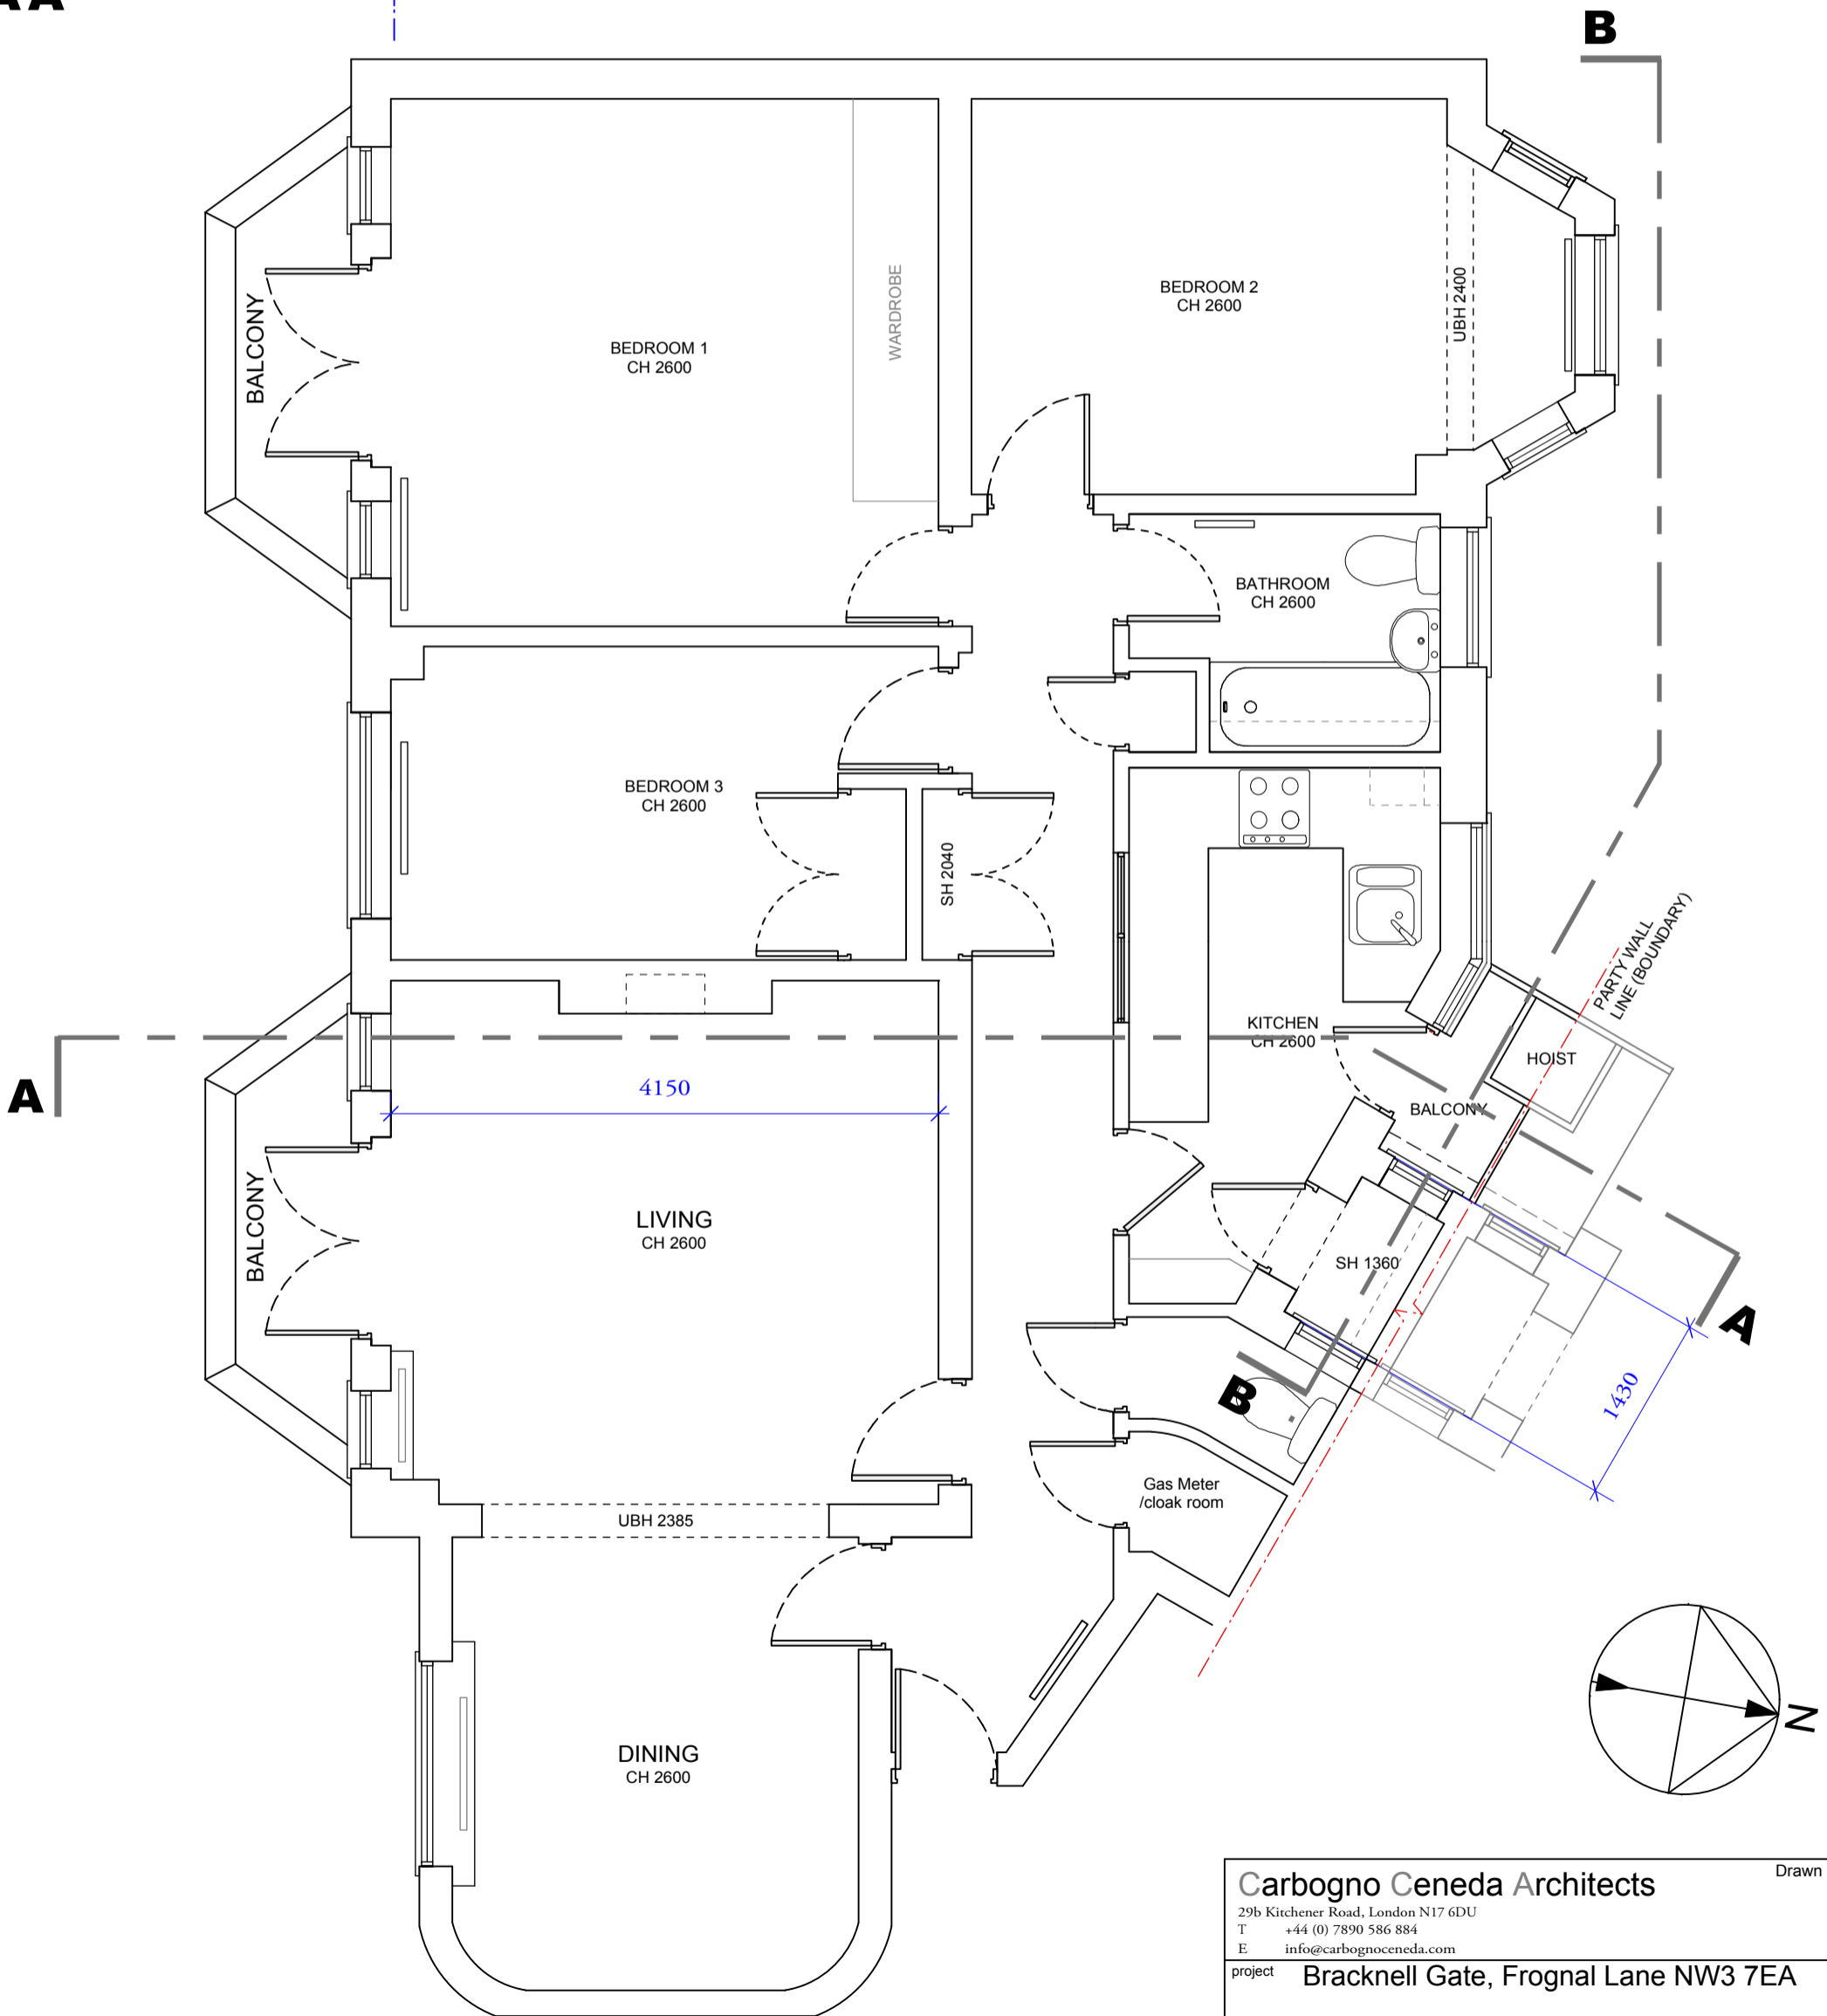

AA

A

A

Carbogo Ceneda Architects			Drawn by FM
29b Kitchener Road, London N17 6DU			
T +44 (0) 7890 586 884			
E info@carbognoceneda.com			
project	Bracknell Gate, Froggnal Lane NW3 7EA		
client	Florian Leonhard		
title	Existing Plan, & Sectional Elevation AA		
scale	1:50	date	14 10 2014
		drwg no.	PL13-01