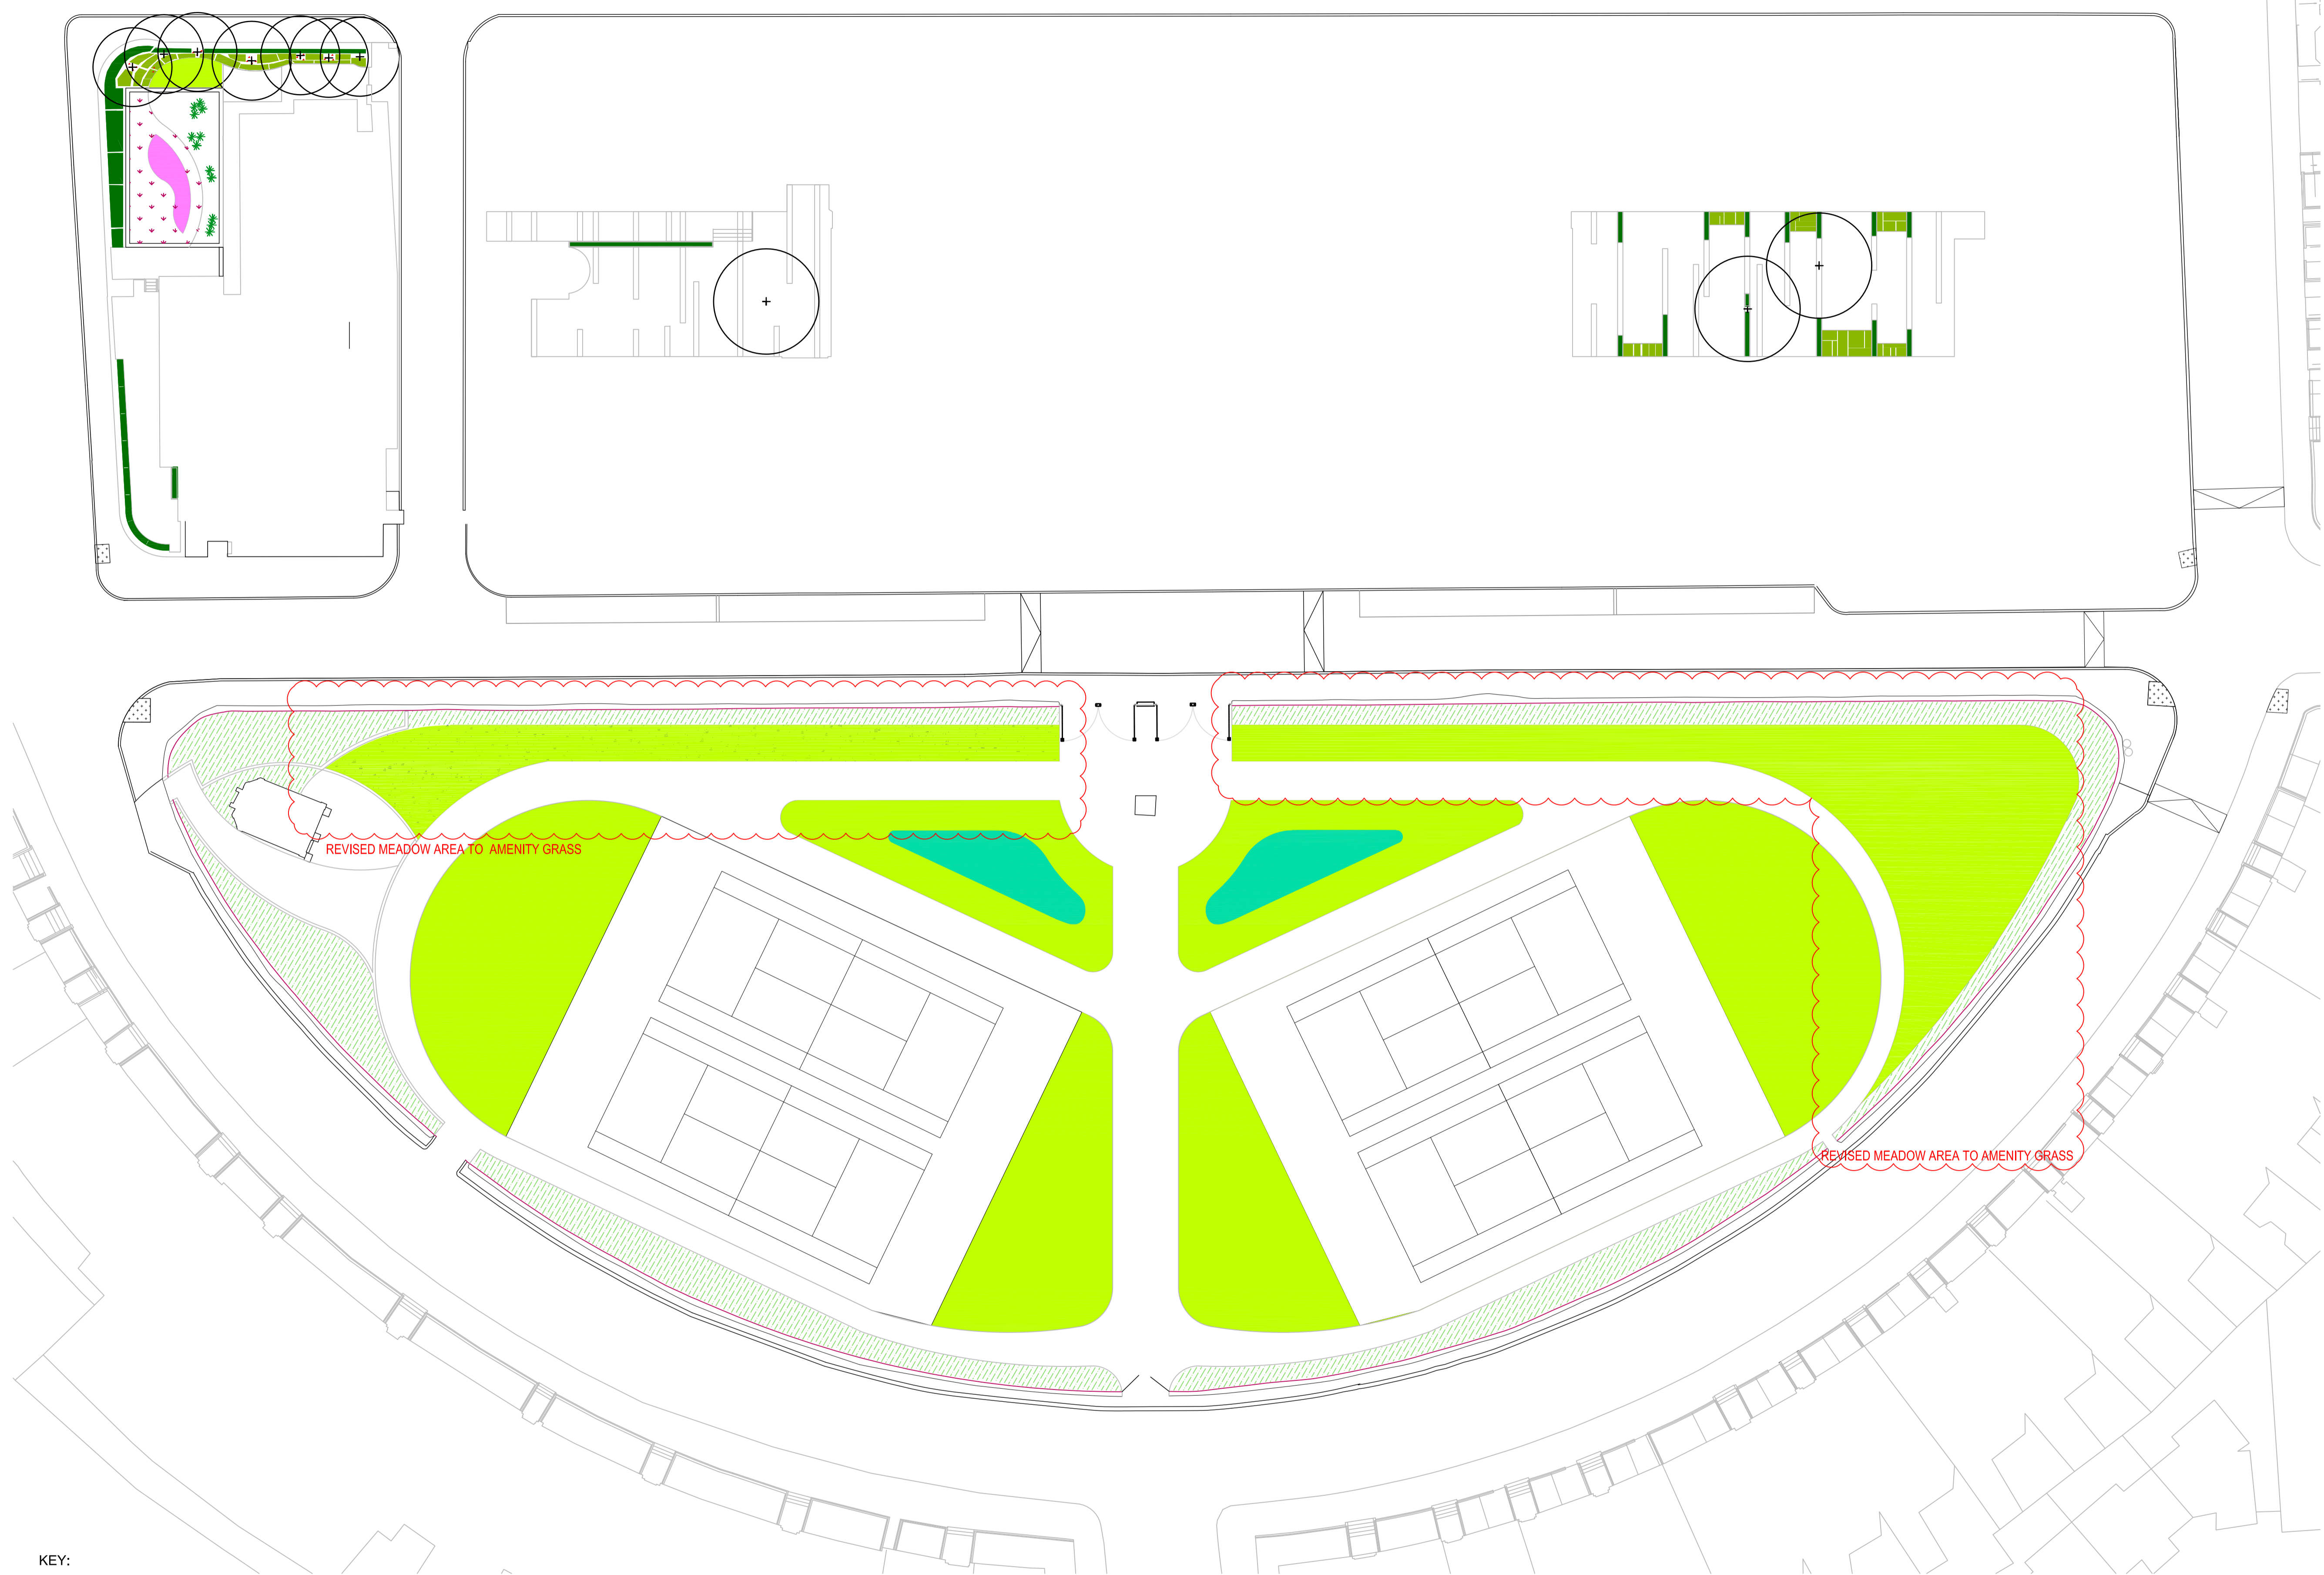

CARTWRIGHT GARDENS

SHRUBS

- Abutilon pictum
- Anemone x hybrida
- Anthurium andraeanum
- Begonia rex
- Cortaderia selloana
- Crococoma x crocosmiflora
- Deutzia gracilis
- Lathyrus odoratus
- Rosa 'La France'
- Rosa wichuriana
- Senecio x hybridus
- Stephanotis floribunda
- Weigela florida

BSB 100%: Bees and Butterfly Wildflowers by BostonSeeds

%	Species Name	Common Name
5	Achillea millefolium	Yarrow
2	Anthyllus vulneraria	Vetch, Kidney
7	Artemisia dracunculoides	Goatsbeard
7	Borago officinalis	Bohage
6	Centaurea cyanus	Cornflower
6	Centaurea nigra	Knawweed, Common
5	Centaurea scabiosa	Knawweed, Greater
3	Digitalis purpurea	Foamflower
1	Dipsacus fulciformis	Tassel
2	Echium vulgare	Viper's Bugloss
1	Eupatorium cannabinum	Agrimony, Hemp
1	Geranium pratense	Meadow Crane-bit
8	Helianthus grandiflorus	Dwarf Sunflower
7	Knautia arvensis	Scabious, Field
5	Leucanthemum vulgare	Oxeye Daisy
2	Lotus corniculatus	Bird's Foot Trefoil
2	Lychnis flos-cuculi	Ragged Robin
1	Lythrum salicaria	Purple Loosetire
5	Maria meschatica	Black Willow
7	Orophysalis scolymifolia	Saffron
1	Organum vulgare	Marjoram
5	Papaver rhoeas	Poppy, Field
4	Salvia verbenaca	Wild Clary
3	Scabiosa columbaria	Scabious, Small
3	Tribolium pratense	Clover, Red
1	Tribolium repens	Clover, White

KEY:

- Trees proposed
- The Cartwright Gardens Shrub Planting
- Amenity Grass
- Sedum Roof Planting
- Hedge planting
- The Cartwright Gardens Planting Beds
- Bulbs
- Semi Intensive Roof Planting
- Courtyard and The Hughes Parry Garden Shrub Planting
- Wildflower Meadow
- Architectural Roof Planting

C 02.09.2014 AC Updated as marked
B 11.02.2014 AC Updated as marked
A 05.11.2013 AS Courtyard trees location updated
Rev Date By Note
Courtyard shrubs design updated

University Partnership Programme
Garden Halls, Bloomsbury, London

Trees & Planting Plan

Planning
1488-MW-T501 Scale 1:250 @ A1
Drawn AS Date 30.09.2013 Checked GM

MACFARLANE WILDER
URBAN & ENVIRONMENTAL LAND PLANNING

64 Great Suffolk St London SE1 0EL T: 020 7960 2540 F: 020 7960 2541
E: info@macfarlane-wilder.com W: www.macfarlane-wilder.com