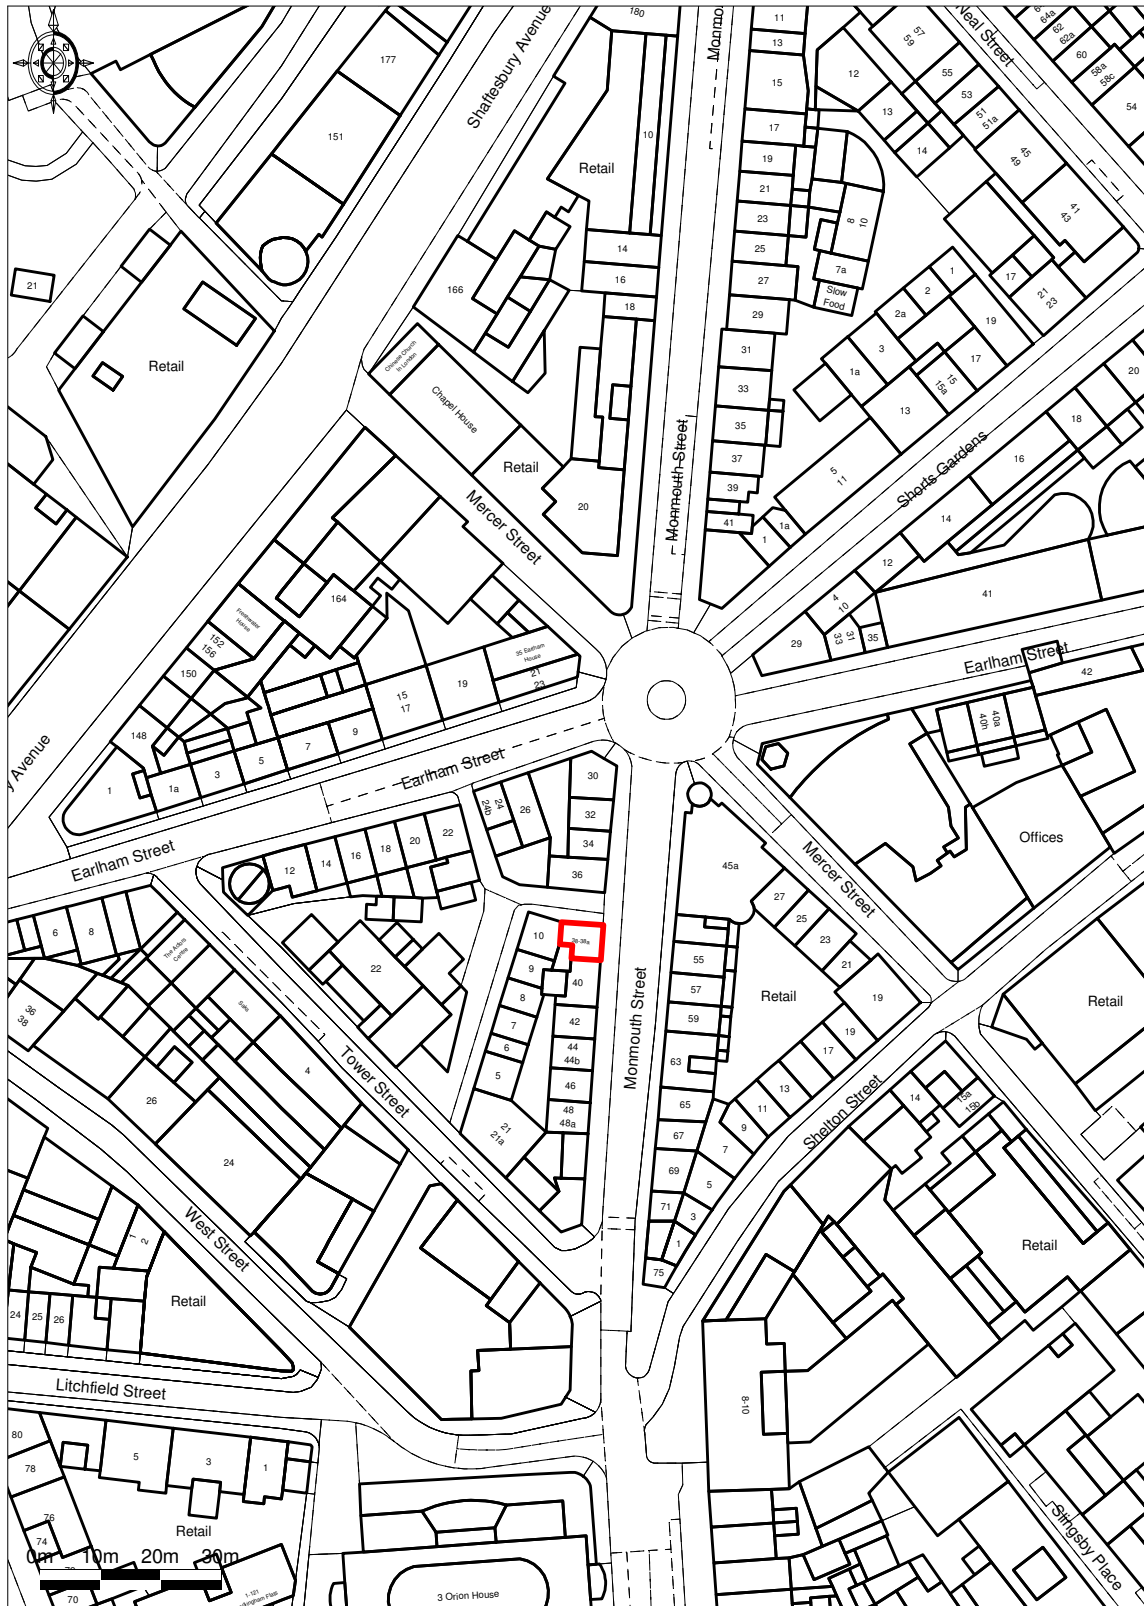

Site Location Plan

38 Monmouth Street, London, WC2H 9EP

ROLFE JUDD LTD, OLD CHURCH COURT, CLAYLANDS ROAD, THE OVAL, LONDON SW8 1NZ