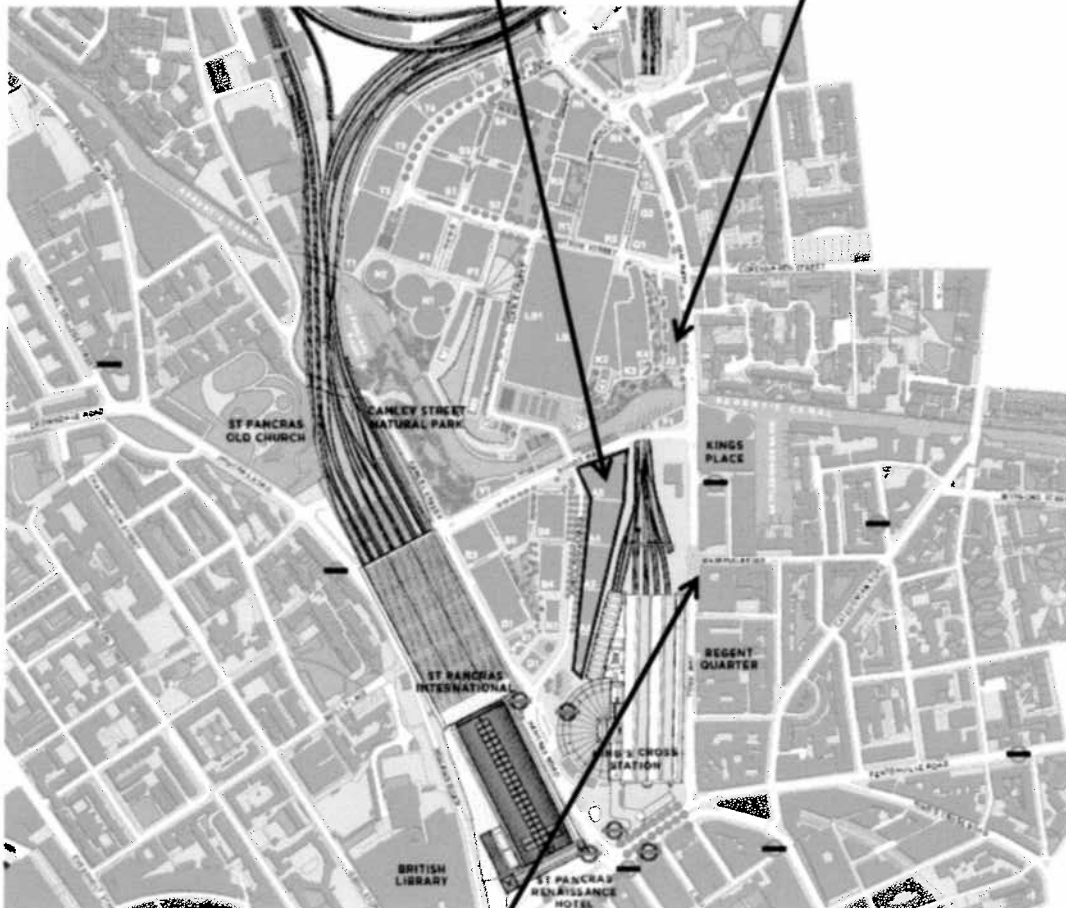

Residential Properties The King's Cross Theatre

Block J – Residential – 210m from The King's Cross Theatre

Proposed Location of The King's Cross Theatre

York Central – Residential – 125m from The King's Cross Theatre