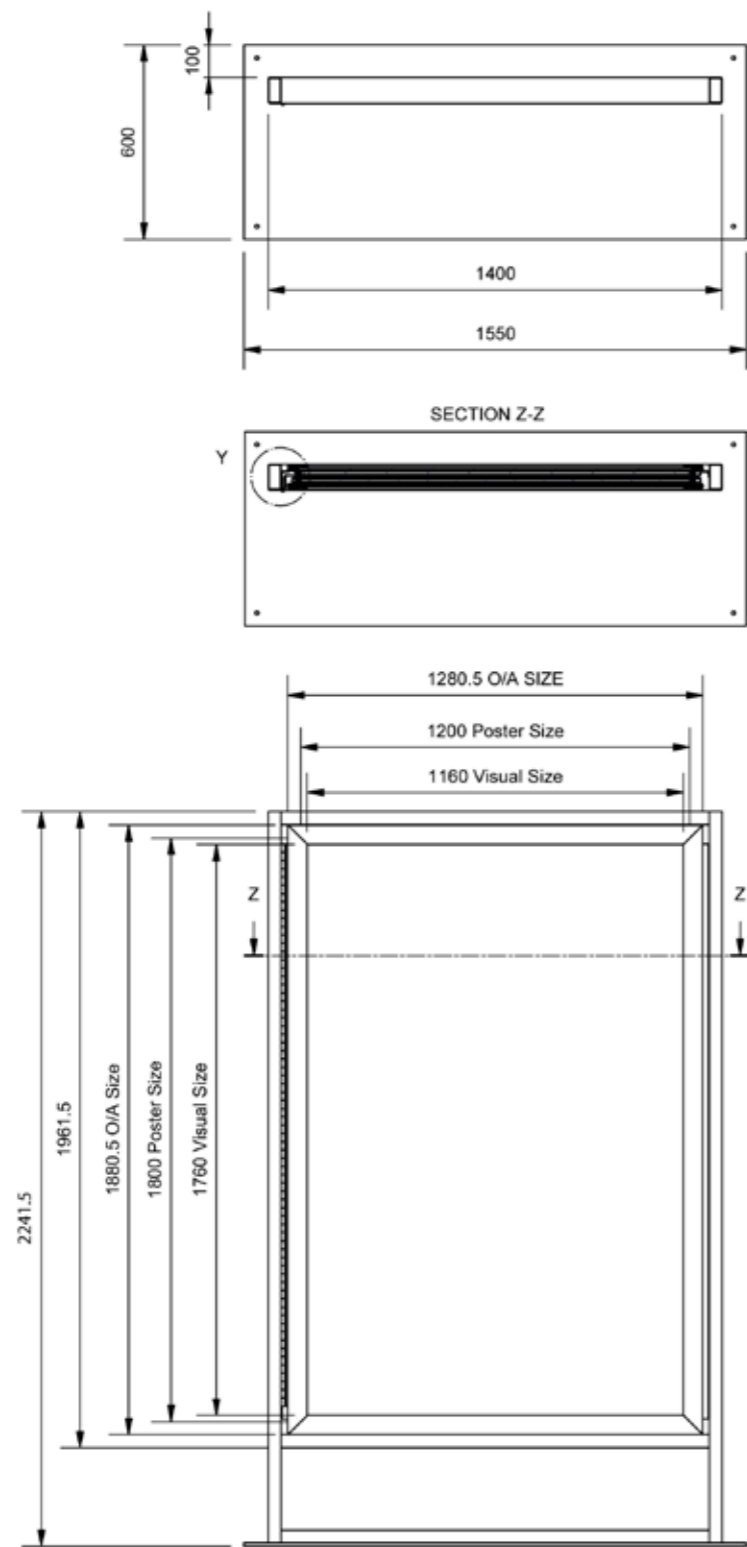

107073 Eone Office Refresh - 6 Sheet Lightbox

Stage 2

21/10/14

creo

ACCESS TO REAR POSTER FRAME

ACCESS TO FRONT POSTER FRAME

Front View : Facing onto Street

Rear View : Facing into office

Eone 6 Sheet Lightbox: Renders

Street View

Office View

Eone 6 Sheet Lightbox: Insitu