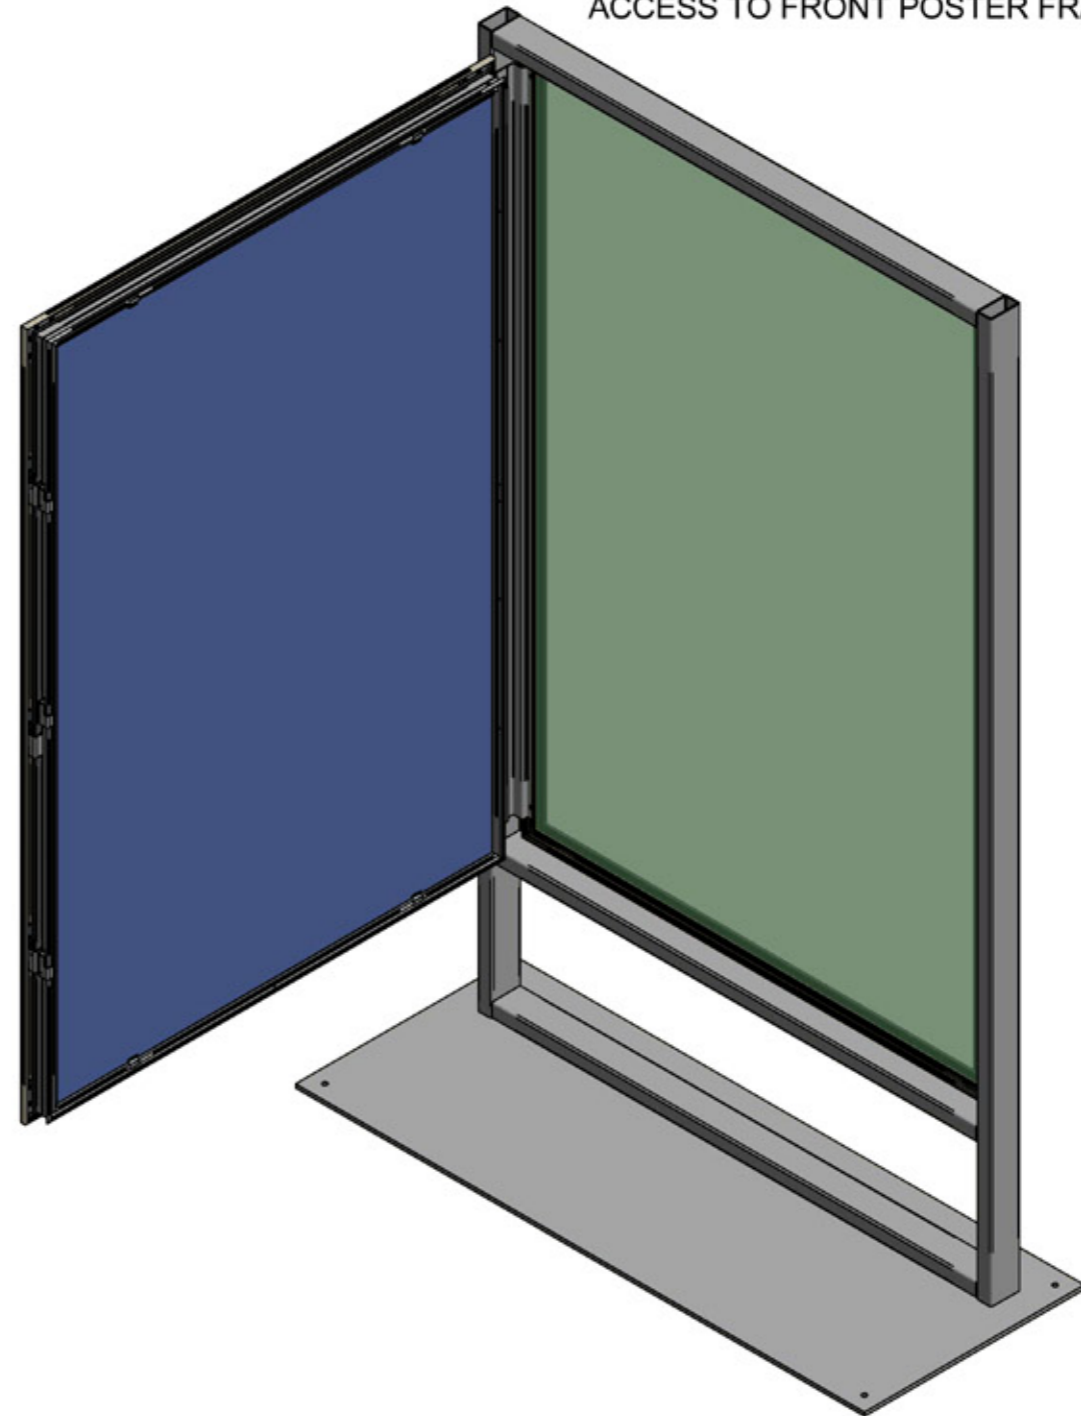

107073 Eone Office Refresh - 6 Sheet Lightbox

Stage 2

21/10/14

creo

ACCESS TO REAR POSTER FRAME

ACCESS TO FRONT POSTER FRAME

Front View : Facing onto Street

Rear View : Facing into office

Eone 6 Sheet Lightbox: Renders

Street View

Office View

Eone 6 Sheet Lightbox: Insitu