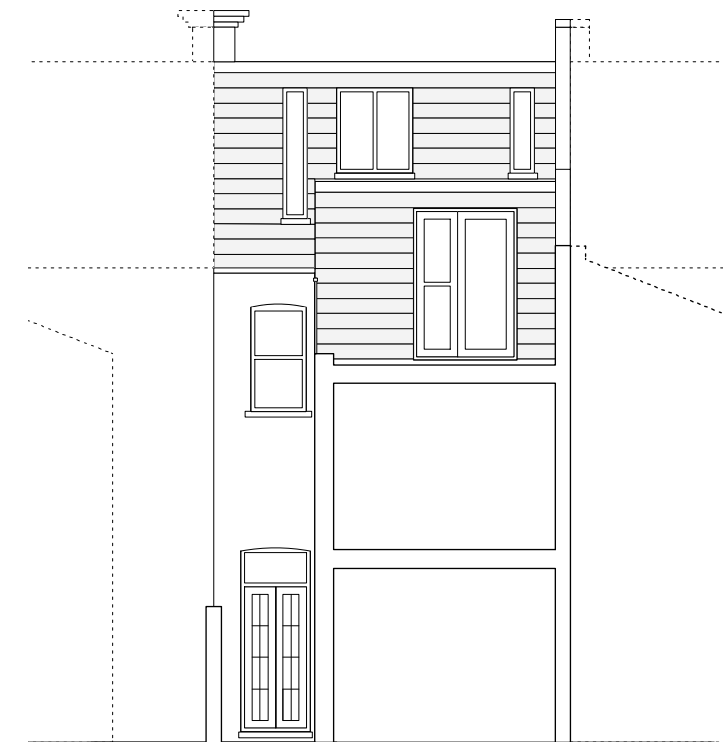

Section AA

Section BB

revisions

Rev. A - Notes added	27.03.14
Rev. B - Drawing name amended/ Section BB Added	19.09.14

notes

all information contained in this drawing is sole copyright of hugh strange architects

project 71 Sumatra Road

drawing Existing Section AA/BB

job. no. 20 **dwg. no.** 04 **rev.** B **scale** 1:100@A3 **date** 25.03.14

issued for Information