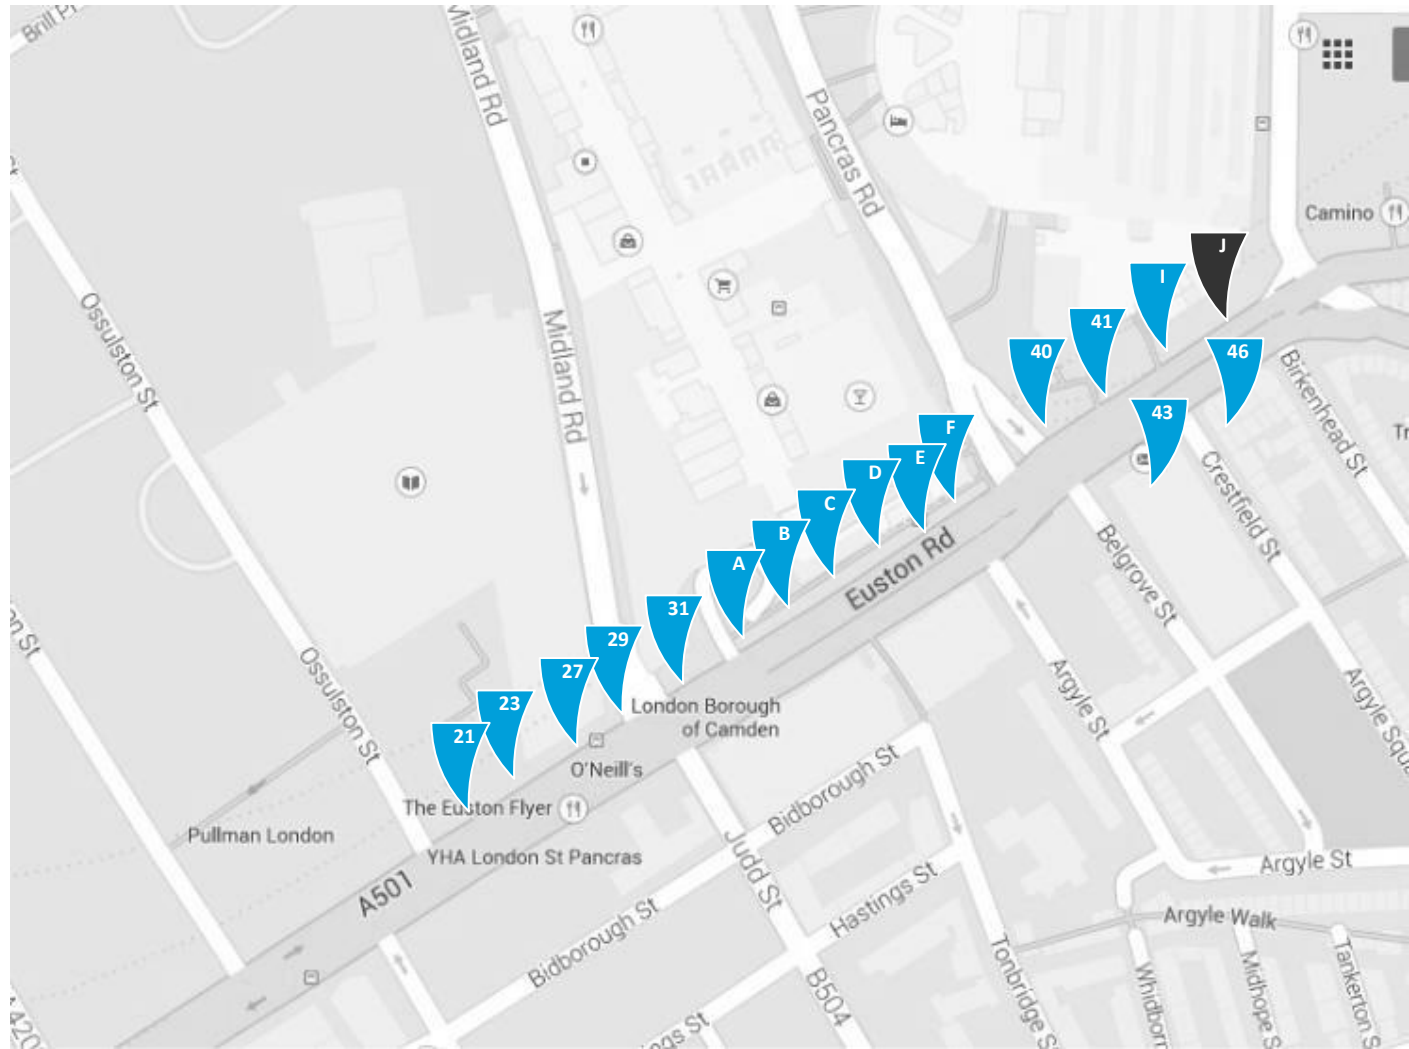

**Suggested Size**  
2.2m x 0.6m  
PVC double sided banner

REVISED MAP – Ref: 1

# Euston Road [TfL] – 16 sites

Camden

 BANNERS TO BE DISPLAYED HERE

 **NO** BANNERS TO BE DISPLAYED HERE

16 sites