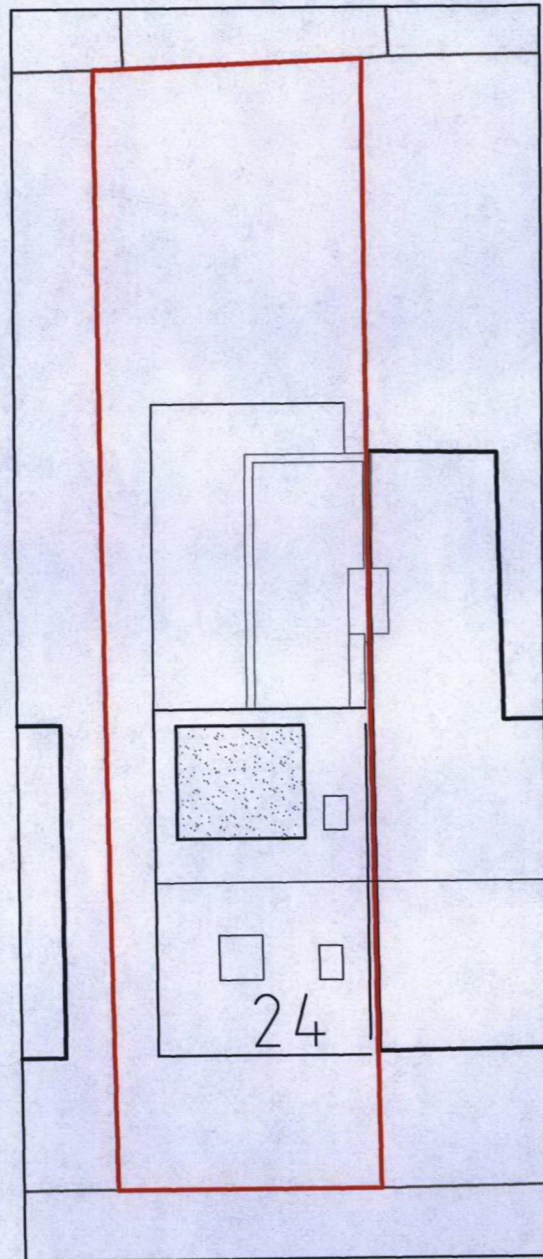

Notes

GENERAL

Copyright. No part of this drawing or any other drawings, details, calculations or schedules pertaining to this project as titled (including any notes therein) may be reproduced in any form either in part or whole without the prior permission in writing of Derek LOFTY & Associates.

**SITE PLAN
AS EXISTING**
SCALE 1:200 @ A3

**SITE PLAN
AS PROPOSED**
SCALE 1:200 @ A3

LOCATION MAP
SCALE 1:1250 @ A3

Rev.	Amendments	Date
Client Mr J Khan		
Job 24 Shirlock Road NW3 2HS		
Drawing Title Location & Site Plans		