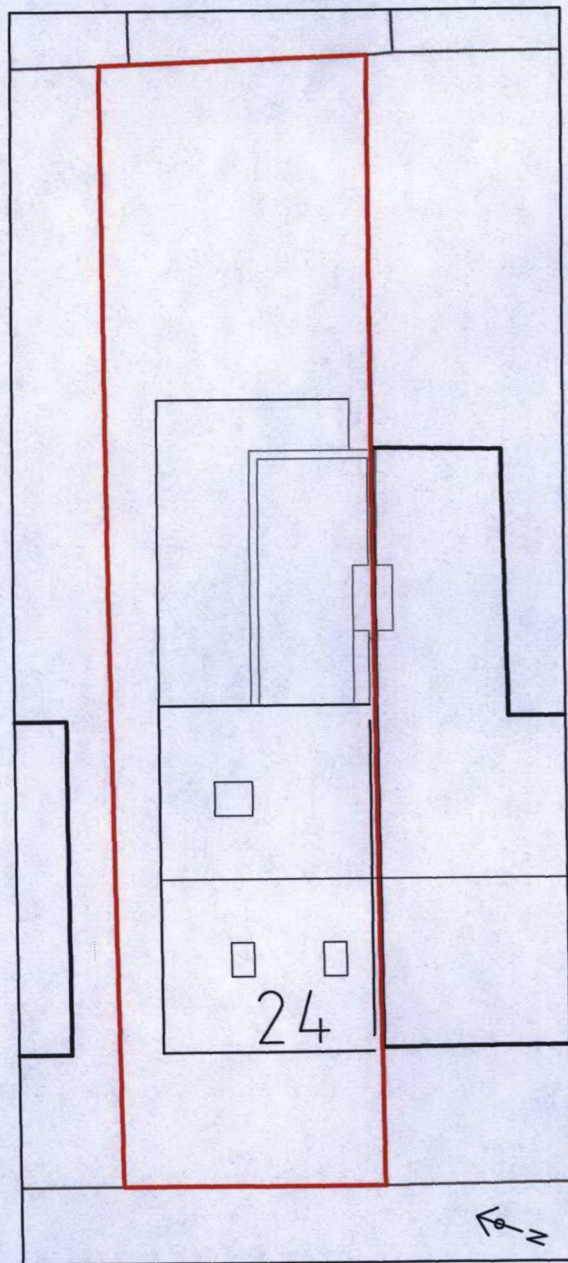

Notes

GENERAL

Copyright. No part of this drawing or any other drawings, details, calculations or schedules pertaining to this project as titled (including any notes therein) may be reproduced in any form either in part or whole without the prior permission in writing of Derek LOFTY & Associates.

**SITE PLAN
AS EXISTING**
SCALE 1:200 @ A3

**SITE PLAN
AS PROPOSED**
SCALE 1:200 @ A3

LOCATION MAP
SCALE 1:1250 @ A3

Rev.	Amendments	Date
Client Mr J Khan		
Job 24 Shirlock Road NW3 2HS		
Drawing Title Location & Site Plans		