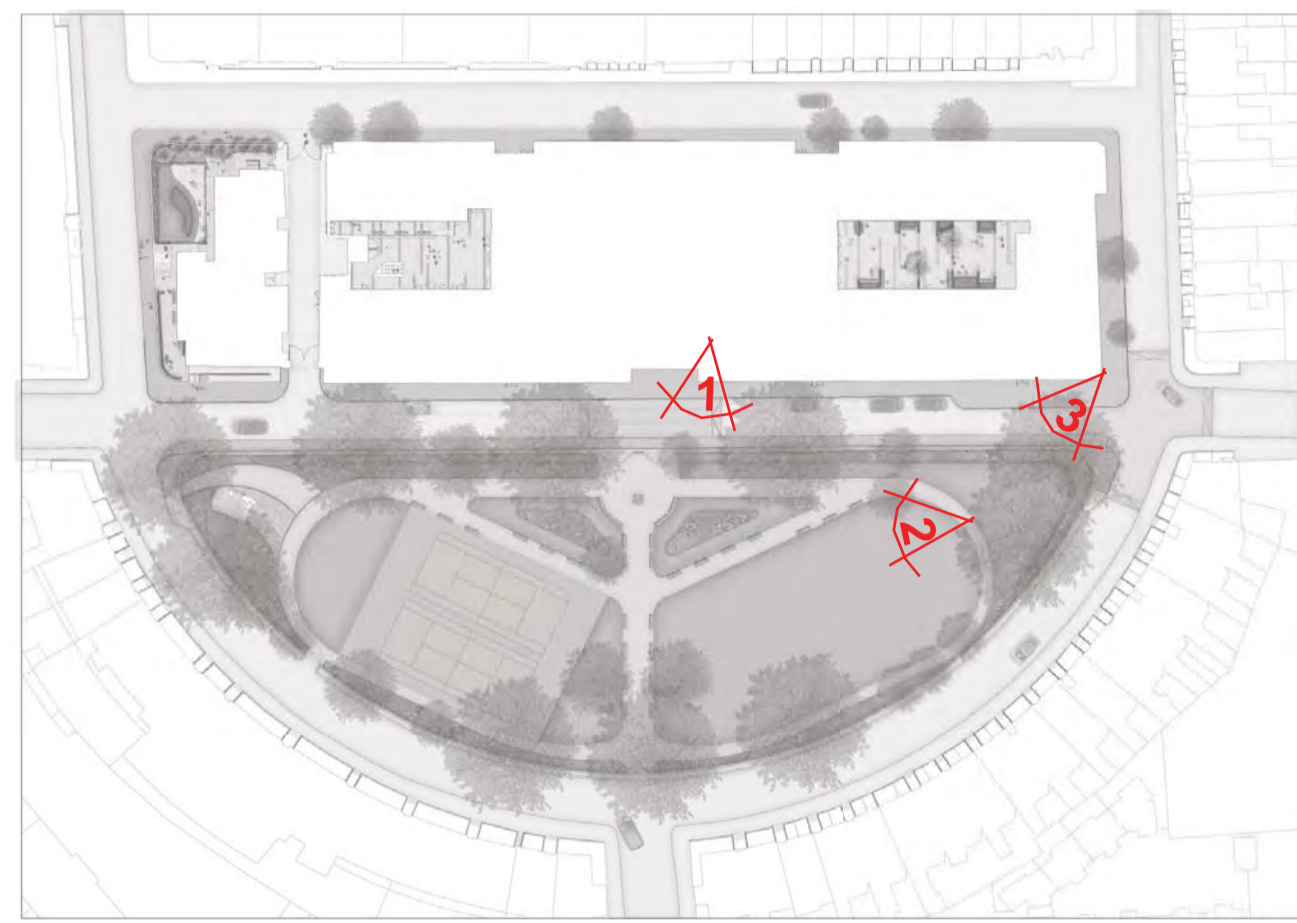

VIEWPOINT 1 - FROM PROPOSED MAIN ENTRANCE GATE - CARTWRIGHT GARDENS

VIEWPOINT 2 - PROPOSED PATH THROUGH GARDENS TOWARDS MAIN PATH, WITH PLANTING BEDS

VIEWPOINT 3 - POTENTIAL EVENTS AREA FROM CORNER OF MARCHMONT ST & CARTWRIGHT GARDENS