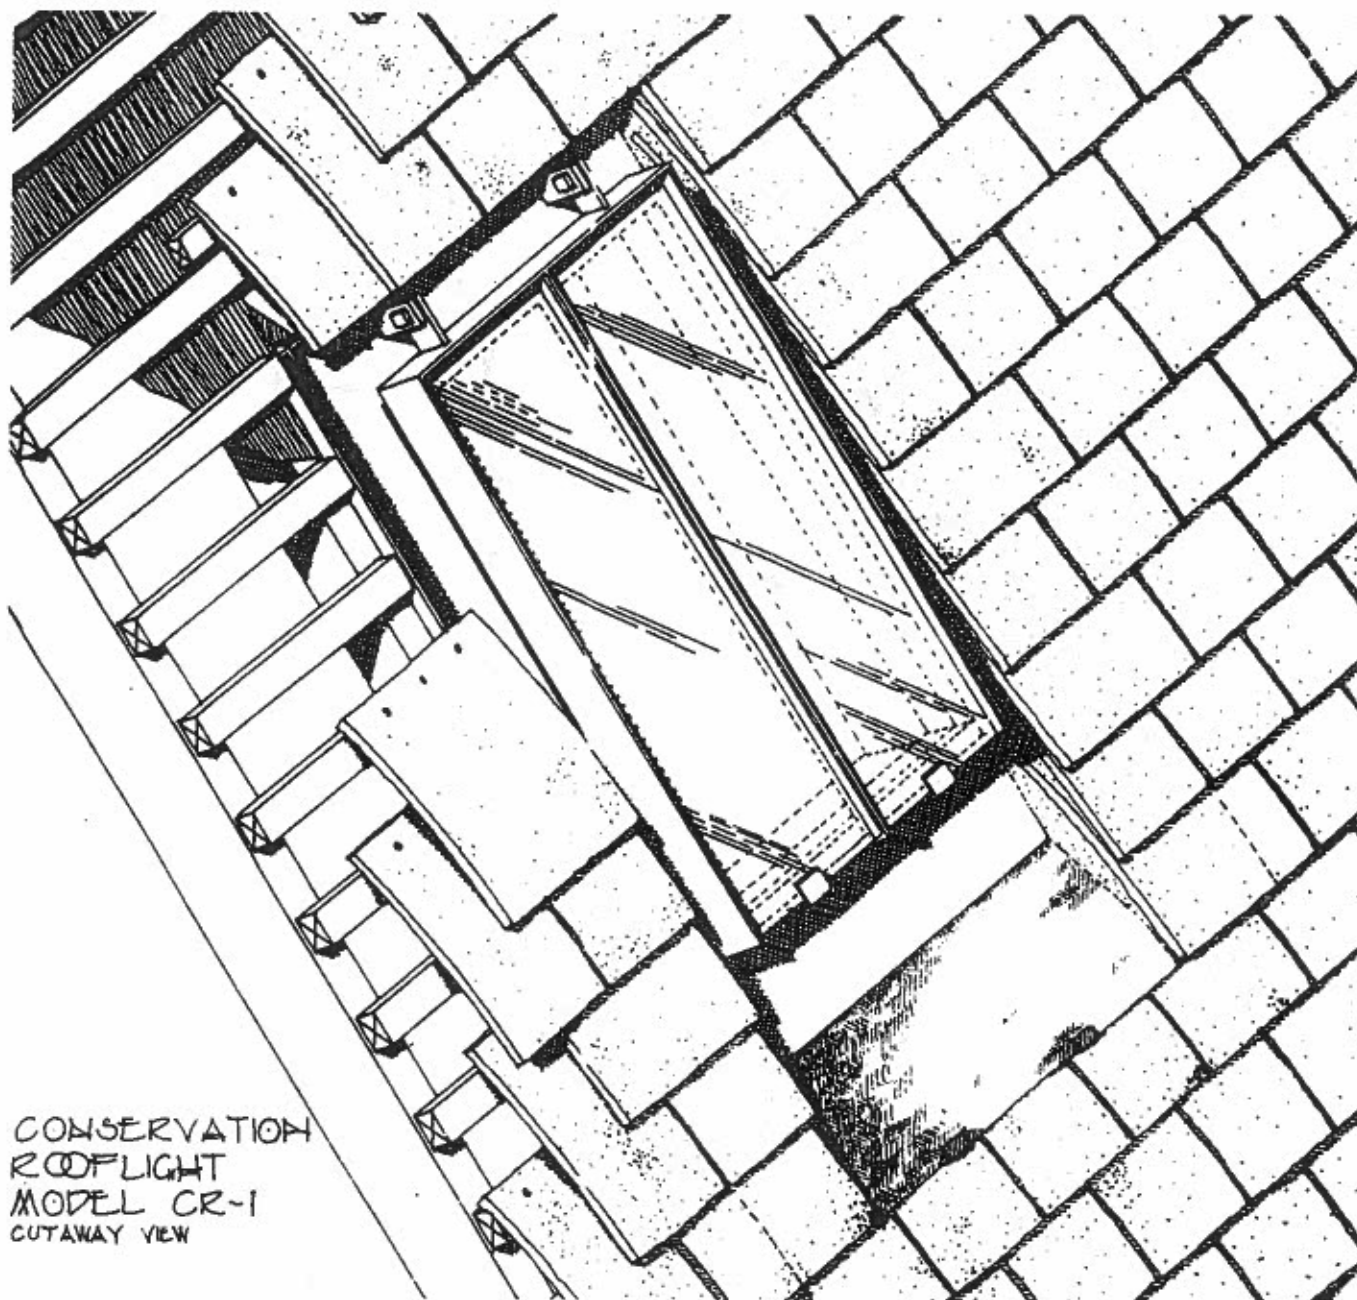

the Rooflight Company

improve your quality of *light*...

the Conservation Rooflight®

Cutaway View of the Conservation Rooflight®

CONSERVATION
ROOFLIGHT
MODEL CR-1
CUTAWAY VIEW

CR-1 UNIT
1:20 SCALE

WHAT IS THE CONSERVATION ROOFLIGHT ?

- IT IS A FAITHFUL REPLICA OF A LOW-PROFILE TRADITIONAL CAST-IRON ROOFLIGHT, BUT BROUGHT UP TO DATE BY THE USE OF DOUBLE GLAZING, DRAUGHTSTRIPPING AND LONG-LIFE PAINT SYSTEM.

FEATURES:-

- EASY TO INSTALL, AND SUITABLE FOR ALL TILED ROOF COVERINGS
- OPENABLE FOR VENTILATION + CLEANING.
- SHEET METAL CONSTRUCTION IS HOT-DIP GALVANISED AND POLYESTER POWDER PAINTED (STANDARD COLOUR IS BLACK).
- DOUBLE GLAZED AS STANDARD. *
- REPLACEABLE CLIP - ON DRAUGHTSTRIP FITTED.
- IRONMONGERY OPTIONS AVAILABLE TO SUIT REQUIREMENTS.
- BRITISH MADE.

the Studio Rooflight® - Designer Range Options and Pricing

Example	No. of Casements	Model	Clear Structural Width (mm)	Clear Structural Length (mm)	Price* exc. VAT
 CR-2	2x	CR-1	1064	725	£1066
	3x	"	1563	"	£1449
	4x	"	2062	"	£1842
	5x	"	2561	"	£2210
	2x	CR-2	1064	875	£1152
 CR-8	4x	"	2062	"	£2016
	5x	"	2561	"	£2427
	2x	CR-3	1064	1028	£1197
 CR-10	3x	"	1563	"	£1645
	4x	"	2062	"	£2105
	5x	"	2561	"	£2538
	2x	CR-8	1164	875	£1129
	4x	"	2262	"	£1962
 CR-15/2	5x	"	2760	"	£2362
	2x	CR-9	1368	1028	£1201
	3x	"	2019	"	£1756
	4x	"	2670	"	£2169
 CR-14	2x	CR-10	1368	1180	£1313
	4x	"	2670	"	£2333
	2x	CR-14/2	1368	1333	£1443
	3x	"	2019	"	£2015
	4x	"	2670	"	£2590
	2x	CR-15/2	1368	1635	£1670
	4x	"	2670	"	£3032
 CR-11	2x	CR-11	1672	1028	£1385
	3x	"	2475	"	£1934
	2x	CR-12	1672	1180	£1470
	3x	"	2475	"	£2064
 CR-13	2x	CR-13	1976	1180	£1562
	3x	"	2931	"	£2233
	2x	CR-14	1976	1333	£1750
 CR-15	2x	CR-15	1976	1635	£2006
	3x	"	2931	"	£2898