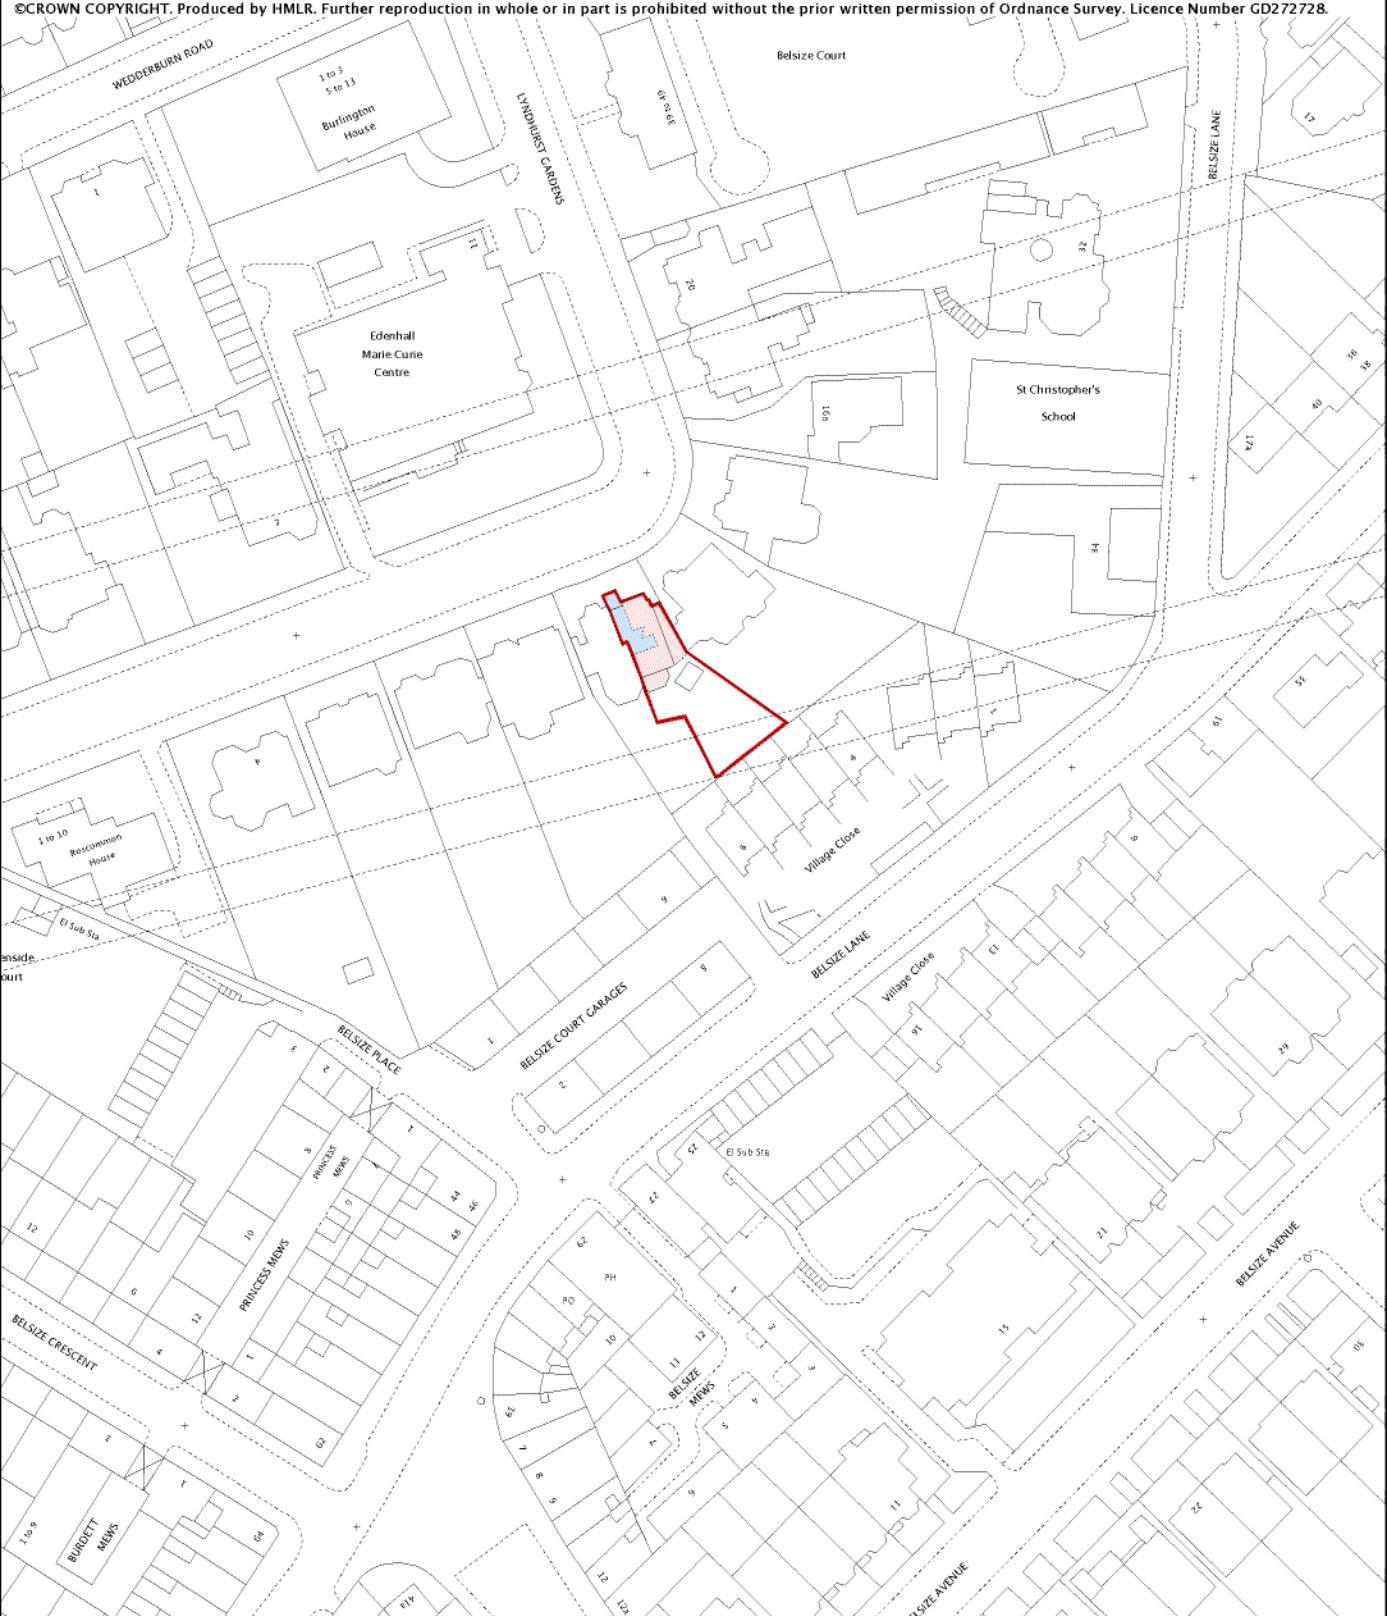

TITLE NUMBER
NGL809081

CAMDEN

ORDNANCE SURVEY MAP REFERENCE: **TQ2685SE**

SCALE: **1:1250**

©CROWN COPYRIGHT. Produced by HMLR. Further reproduction in whole or in part is prohibited without the prior written permission of Ordnance Survey. Licence Number GD272728.

This is a copy of the title plan on 20 JUL 2004 at 23:36:32. This copy does not take account of any application made after that time even if still pending in the Land Registry when this copy was issued.

This copy is not an 'Official Copy' of the title plan. An official copy of the title plan is admissible in evidence in a court to the same extent as the original. A person is entitled to be indemnified by the registrar if he suffers loss by reason of a mistake in an official copy. If you want to obtain an official copy, the Land Registry web site explains how to do this.

The Land Registry endeavours to maintain high quality and scale accuracy of title plan images. The quality and accuracy of any print will depend on your printer, your computer and its print settings. When printed, the copy plan will not necessarily be to the scale shown on the original.