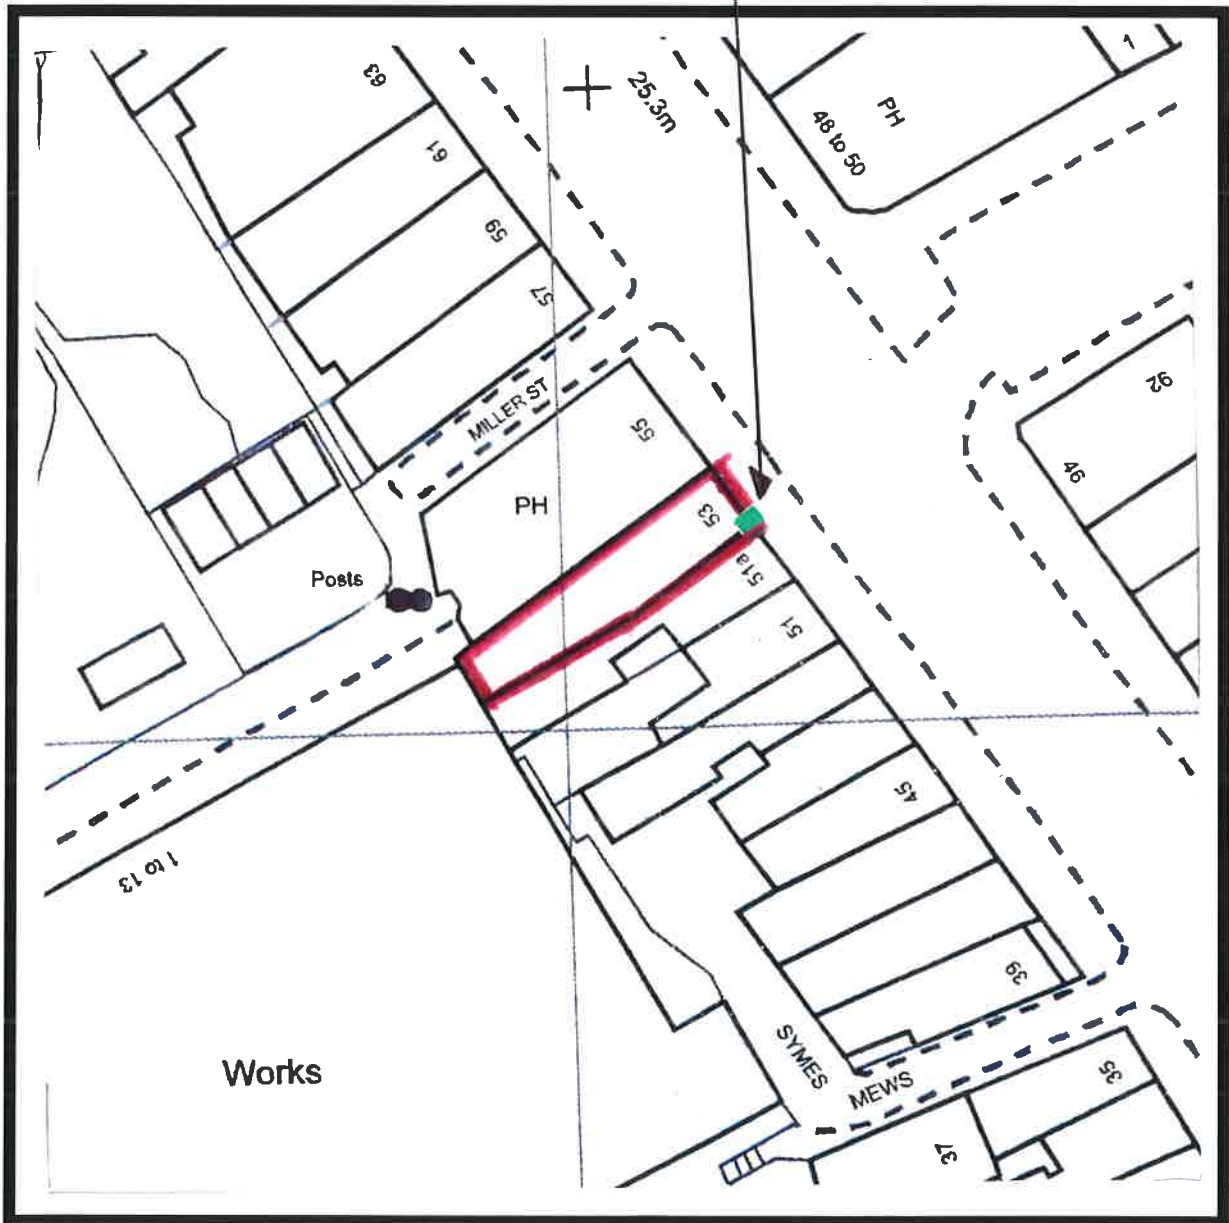

BLOCKPLAN

OUR REF: E011802

N

SCALE 1:500 @ A4

ATM LOCATION WITH ADVERT SURROUND

ADDRESS: Pizza B Ltd, 53 Camden High Street, Camden, London, NW1 7JH