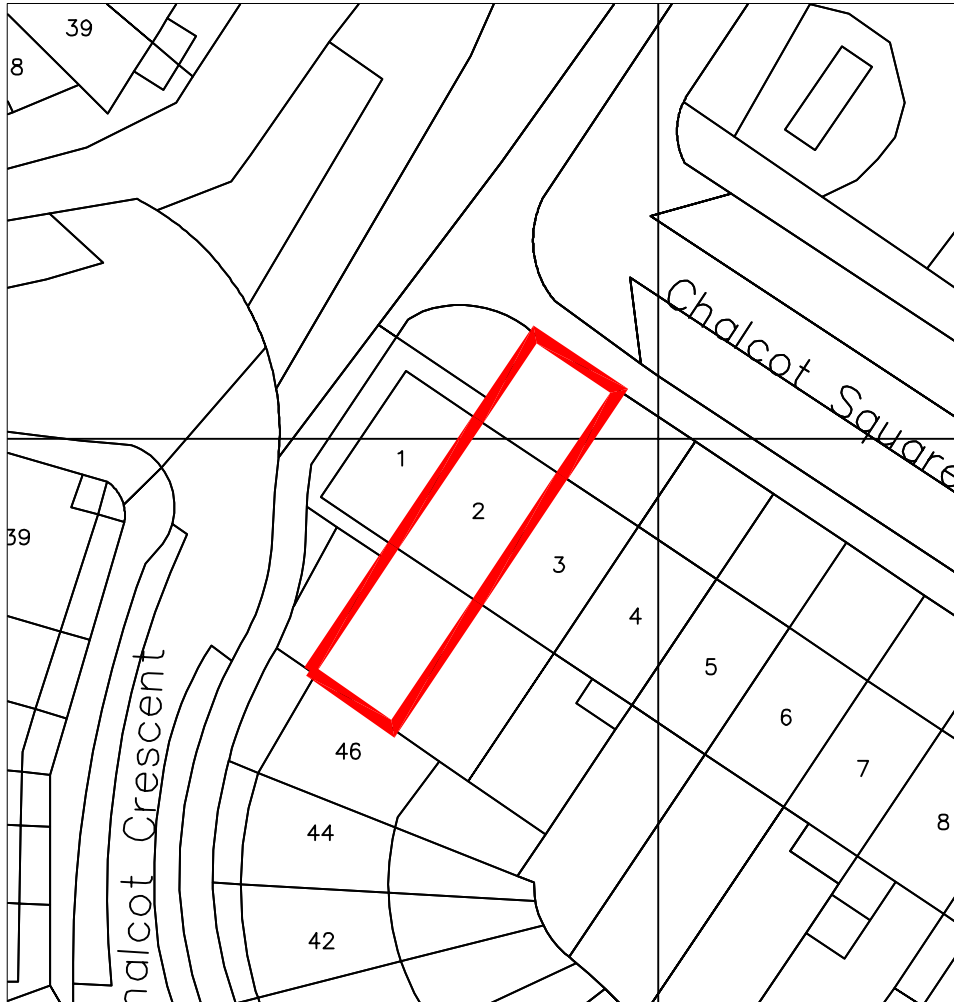

# BLOCK PLAN

2 Chalcot Square

(c) UKMap Copyright. The GeoInformation Group 2013

Licence No. LANDMLON10000312111B

**INDIGO**  
DESIGN ASSOCIATES  
LIMITED

7A FILMER MEWS, 75 FILMER ROAD  
LONDON, SW6 5AA

TEL: 020 7610 6122 FAX: 020 7610 6941

SCALE 1:500