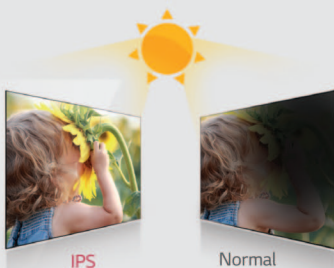

AUTO HIGHER RESOLUTION

WV50 supports Full HD. You can enjoy super fine image from each and every displays composing videowall.

IPS SUPERB PICTURE QUALITY

NO BLACKENING DEFECT

Hardly affected by light or heat, hence no blackening.

TRUE WIDE

No color changes or distortion from any viewing angle.

STABLE PANEL

When touch the screen, it can also display consistently with leaving no mark.

SUPER NARROW BEZEL DISPLAY

47WV50MS(BR) 47F"

- Brightness : 500nit (47WV50BR) / 800nit (47WV50MS)
- Shine-out (47WV50MS)
- Super Narrow Bezel (Bezel to Bezel: 4.9mm)
- 24 hours / 7 days Operation Support
- Monitor Control & Auto Calibration Solution
- Low Power Consumption

FEATURES

- Shine-out (47WV50MS)
- Panel Size : 47"
- Bezel to Bezel Size : 4.9mm
- Slim Depth : 90mm under
- Tile Mode : 15 x 15
- USB Playback → Low cost media player

- Low Screen Temperature on Standard Mode
- High Resistance to Blackening Defect
- Wide Viewing Angle

SPECIFICATIONS

47WV50MS(BR)

PANEL	screen size	47F"
Panel Technology	IPS (LED BLU)	
Aspect Ratio	16 : 9	
Native Resolution	1,920 x 1,080 (FHD)	
Brightness	800nit(47WV50MS) / 500nit(47WV50BR)	
Contrast Ratio	1,400 : 1	
Dynamic CR	500,000 : 1	
Viewing Angle (H x V)	178 x 178	
Response Time	12ms (Typ.)	
CONNECTIVITY	Input (Rear)	
Digital	DVI-D(1), HDMI(1) with HDCP for all input, Display Port(1)	
Analog	RGB(1), Component(RGB Shared), AV(BNC, 1)	
Audio	PC Audio In(1), AV/Component Audio In(RCA, 1)	
External Control	RS232C(1), RJ45(1), IR Receiver(1)	
USB	USB(1)	
Output (Rear)		
Digital	DVI-D(1)	
Analog	RGB(1)	
Audio	External speaker(1)	
External Control	RS232C(1)	
AUDIO		
Auto Volume	No	
Balance	Yes	
Audio Power	20W (10W x 2)	
Speaker On/off	Yes	
Clear Voice II	Yes	
Sound mode	Standard, Music, Cinema, Sports, Game	