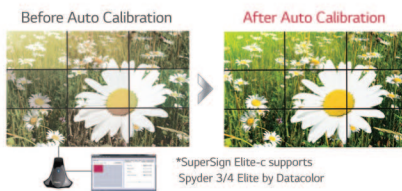

The Smartest Choice For Seamless Innovation

SUPER NARROW BEZEL DISPLAY 47WV50MS(BR)

SLIMMER BEZEL

4.9mm, the slimmest bezels create powerful and impactful video walls.

AUTO CALIBRATION

WV Series provide Automatic Calibration solution which enables to save time and labor on installation by adjusting the white balance on videowall easily.

AUTO HIGHER RESOLUTION

WV50 supports Full HD. You can enjoy super fine image from each and every displays composing videowall.

IPS SUPERB PICTURE QUALITY

NO BLACKENING DEFECT

Hardly affected by light or heat, hence no blackening.

TRUE WIDE

No color changes or distortion from any viewing angle.

STABLE PANEL

When touch the screen, it can also display consistently with leaving no mark.

SUPER NARROW BEZEL DISPLAY

47WV50MS(BR) 47F"

- Brightness : 500nit (47WV50BR) / 800nit (47WV50MS)
- Shine-out (47WV50MS)
- Super Narrow Bezel (Bezel to Bezel: 4.9mm)
- 24 hours / 7 days Operation Support
- Monitor Control & Auto Calibration Solution
- Low Power Consumption

FEATURES

- Shine-out (47WV50MS)
- Panel Size : 47"
- Bezel to Bezel Size : 4.9mm
- Slim Depth : 90mm under
- Tile Mode : 15 x 15
- USB Playback → Low cost media player

- Low Screen Temperature on Standard Mode
- High Resistance to Blackening Defect
- Wide Viewing Angle