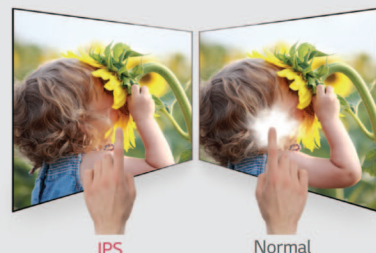

The Smartest Choice For Seamless Innovation

SUPER NARROW BEZEL DISPLAY 47WV50MS(BR)

SLIMMER BEZEL

4.9mm, the slimmest bezels create powerful and impactful video walls.

AUTO CALIBRATION

WV Series provide Automatic Calibration solution which enables to save time and labor on installation by adjusting the white balance on videowall easily.

AUTO HIGHER RESOLUTION

WV50 supports Full HD. You can enjoy super fine image from each and every displays composing videowall.

IPS SUPERB PICTURE QUALITY

NO BLACKENING DEFECT

Hardly affected by light or heat, hence no blackening.

TRUE WIDE

No color changes or distortion from any viewing angle.

STABLE PANEL

When touch the screen, it can also display consistently with leaving no mark.

SUPER NARROW BEZEL DISPLAY

47WV50MS(BR) 47F"

- Brightness : 500nit (47WV50BR) / 800nit (47WV50MS)
- Shine-out (47WV50MS)
- Super Narrow Bezel (Bezel to Bezel: 4.9mm)
- 24 hours / 7 days Operation Support
- Monitor Control & Auto Calibration Solution
- Low Power Consumption

FEATURES

- Shine-out (47WV50MS)
- Panel Size : 47"
- Bezel to Bezel Size : 4.9mm
- Slim Depth : 90mm under
- Tile Mode : 15 x 15
- USB Playback → Low cost media player

- Low Screen Temperature on Standard Mode
- High Resistance to Blackening Defect
- Wide Viewing Angle