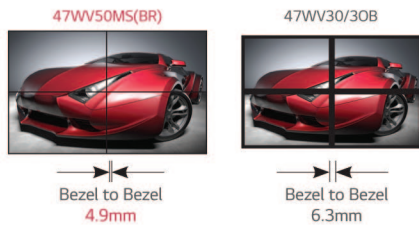

The Smartest Choice For Seamless Innovation

SUPER NARROW BEZEL DISPLAY 47WV50MS(BR)

SLIMMER BEZEL

4.9mm, the slimmest bezels create powerful and impactful video walls.

AUTO CALIBRATION

WV Series provide Automatic Calibration solution which enables to save time and labor on installation by adjusting the white balance on videowall easily.

TRUE WIDE

No color changes or distortion from any viewing angle.

STABLE PANEL

When touch the screen, it can also display consistently with leaving no mark.

SUPER NARROW BEZEL DISPLAY

47WV50MS(BR) 47F"

- Brightness : 500nit (47WV50BR) / 800nit (47WV50MS)
- Shine-out (47WV50MS)
- Super Narrow Bezel (Bezel to Bezel: 4.9mm)
- 24 hours / 7 days Operation Support
- Monitor Control & Auto Calibration Solution
- Low Power Consumption

FEATURES

- Shine-out (47WV50MS)
- Panel Size : 47"
- Bezel to Bezel Size : 4.9mm
- Slim Depth : 90mm under
- Tile Mode : 15 x 15
- USB Playback → Low cost media player

- Low Screen Temperature on Standard Mode
- High Resistance to Blackening Defect
- Wide Viewing Angle

SPECIFICATIONS

47WV50MS(BR)

PANEL	screen size	47F"
Panel Technology	IPS (LED BLU)	
Aspect Ratio	16 : 9	
Native Resolution	1,920 x 1,080 (FHD)	
Brightness	800nit(47WV50MS) / 500nit(47WV50BR)	
Contrast Ratio	1,400 : 1	
Dynamic CR	500,000 : 1	
Viewing Angle (H x V)	178 x 178	
Response Time	12ms (Typ.)	
CONNECTIVITY	Input (Rear)	
Digital	DVI-D(1), HDMI(1) with HDCP for all input, Display Port(1)	
Analog	RGB(1), Component(RGB Shared), AV(BNC, 1)	
Audio	PC Audio In(1), AV/Component Audio In(RCA, 1)	
External Control	RS232C(1), RJ45(1), IR Receiver(1)	
USB	USB(1)	
Output (Rear)		
Digital	DVI-D(1)	
Analog	RGB(1)	
Audio	External speaker(1)	
External Control	RS232C(1)	
AUDIO		
Auto Volume	No	
Balance	Yes	
Audio Power	20W (10W x 2)	
Speaker On/off	Yes	
Clear Voice II	Yes	
Sound mode	Standard, Music, Cinema, Sports, Game	