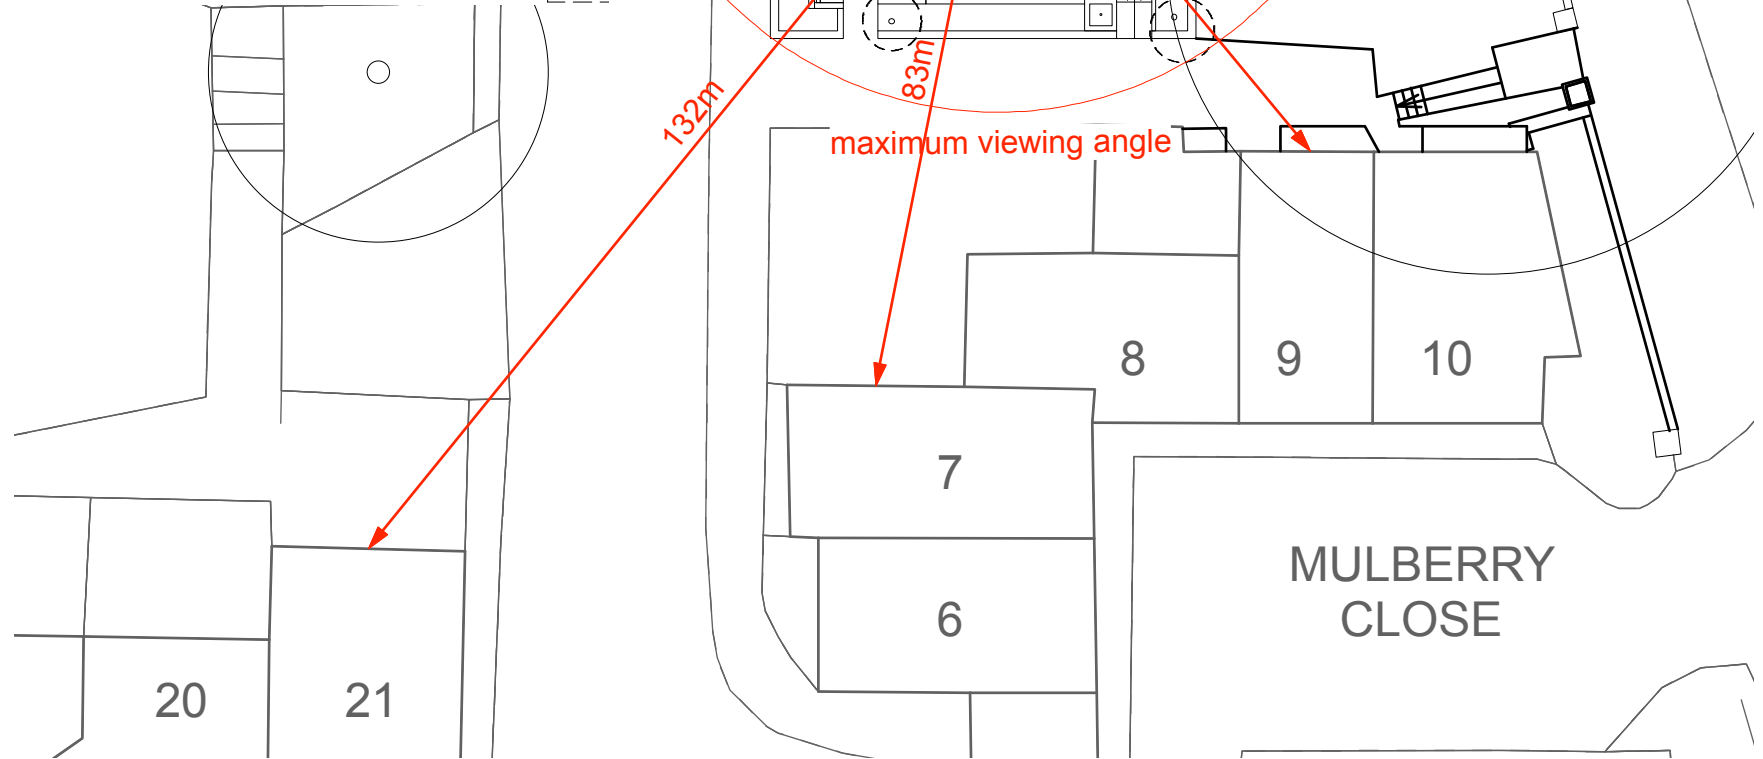

EXTENT OF OVERLOOKING FROM NEW ROOF ENCLOSURE - IN SECTION

AERIAL VIEW FROM THE WEST

extract of Bing Maps

EXTENT OF OVERLOOKING FROM NEW ROOF ENCLOSURE - IN PLAN

Streetwise licence No. 100047474

- Sight line from estimated head position within the roof enclosure
- Sight line from openings in surrounding buildings towards the roof enclosure

Rev	Date	Description	Drwn	Chkd
C	22/07/14	Revised box rooflight	-	-
B	30/01/14	Overlooking diagram extended.	-	-
A	23/01/14	Height of roof enclosure reduced.	-	-

I&M DESIGN Status **PLANNING**

Job Name
NO.2 VANE CLOSE, HAMPSTEAD, NW3 5UN

Drawing Title
OVERLOOKING DIAGRAMS - PROPOSED

Drawn	Checked	Date	Scale	Job Ref	Drawing Number	Rev
MM	IM	OCT '13	1:200 @A3	1002	P / 03	C