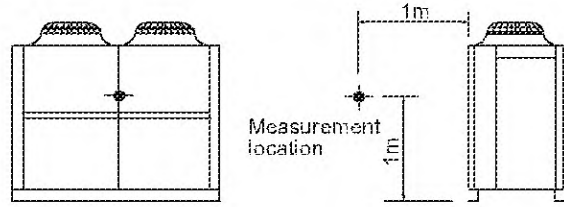

Measurement condition
PURY-P450YJM-A(-BS)