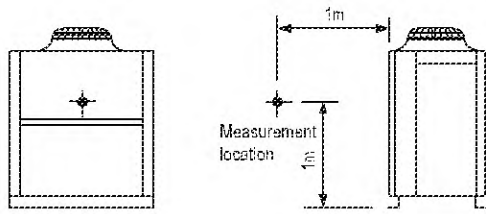

Measurement condition
PURY-P350,400YJM-A(-BS)