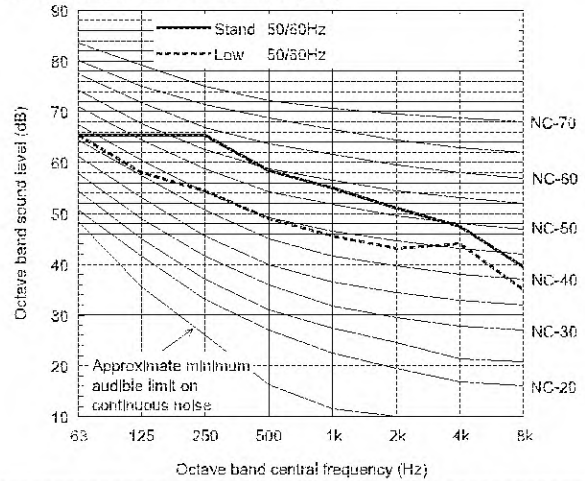

Sound level of PURY-P450YJM-A(-BS)

		63	125	250	500	1k	2k	4k	8k	dB(A)
Standard	50/50Hz	65.5	65.5	65.5	58.5	55.0	51.0	47.5	39.5	62.0
Low noise mode	50/50Hz	35.5	38.0	34.5	29.0	25.5	23.0	21.0	17.0	53.0