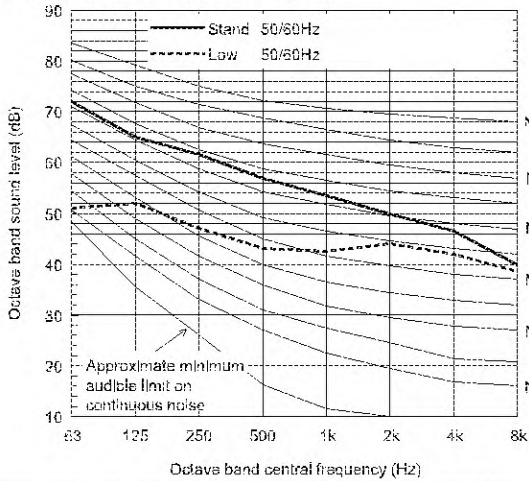

Sound level of PURY-P350YJM-A(-BS)

		63	125	250	500	1k	2k	4k	8k	dB(A)
Standard	50/50Hz	73.0	65.0	61.5	57.0	53.5	50.0	46.5	40.0	60.0
Low noise mode	50/50Hz	51.0	52.0	47.0	43.0	42.5	44.0	42.0	38.5	50.0