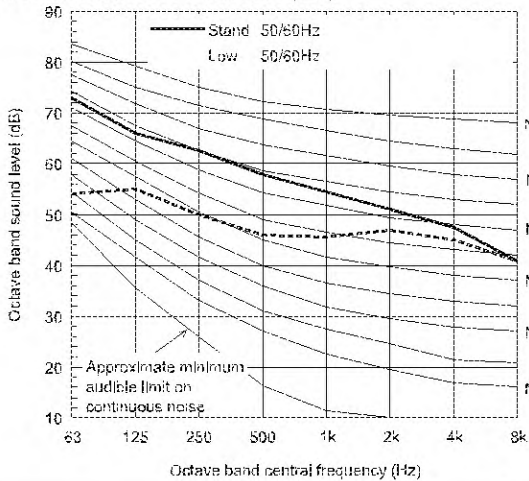

Sound level of PURY-P400YJM-A(-BS)

		63	125	250	500	1k	2k	4k	8k	dB(A)
Standard	50/50Hz	73.0	66.0	62.5	58.0	54.5	51.0	47.5	41.0	61.0
Low noise mode	50/50Hz	54.0	55.0	50.0	46.0	45.5	47.0	45.0	41.0	53.0