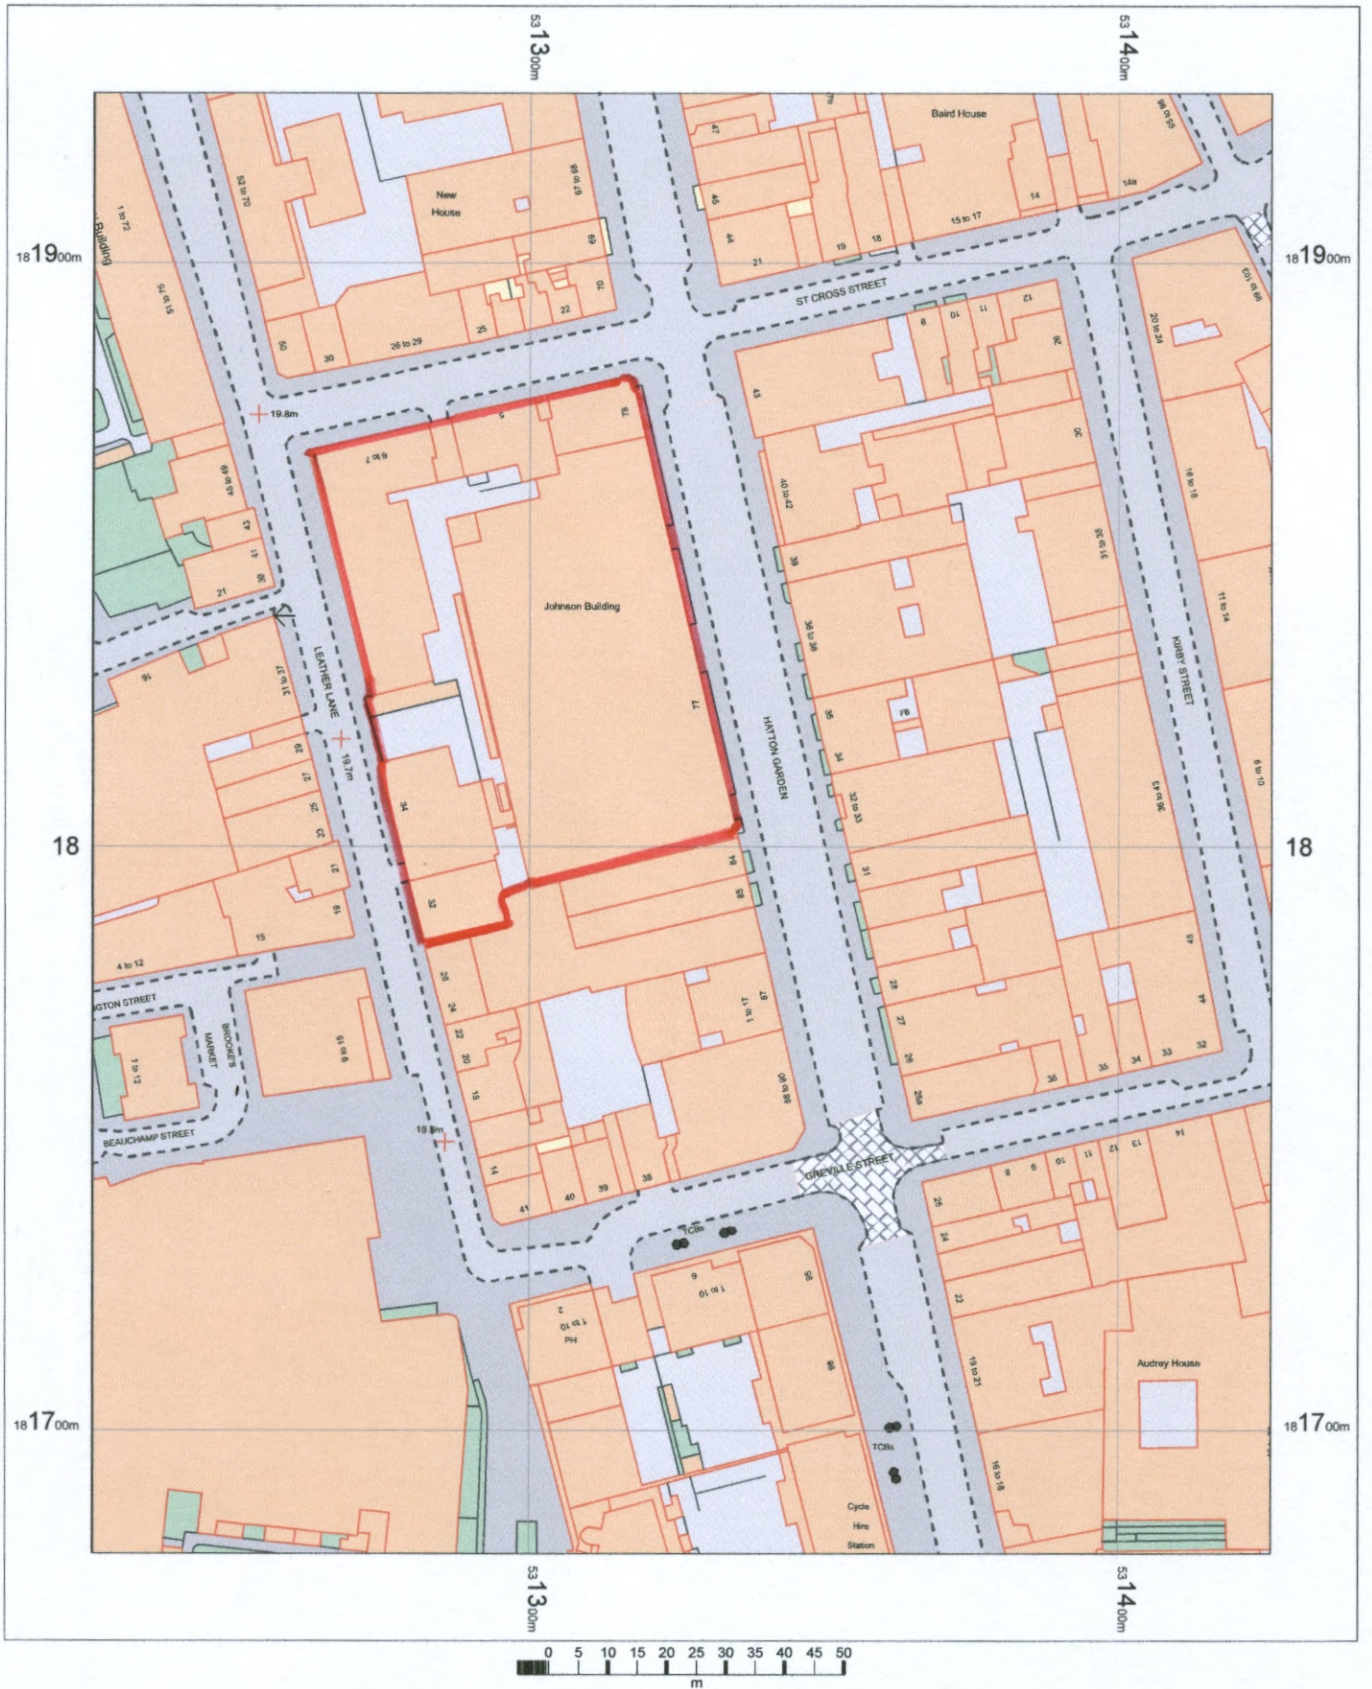

# The Johnson Building

77 Hatton Garden, London,  
EC1N 8JP

10 July 2014, ID: CM-00342422  
www.centremapslive.co.uk

1:1250 scale print at A4, Centre: 531326 E, 181804 N

©Crown Copyright. Licence no. 100019980