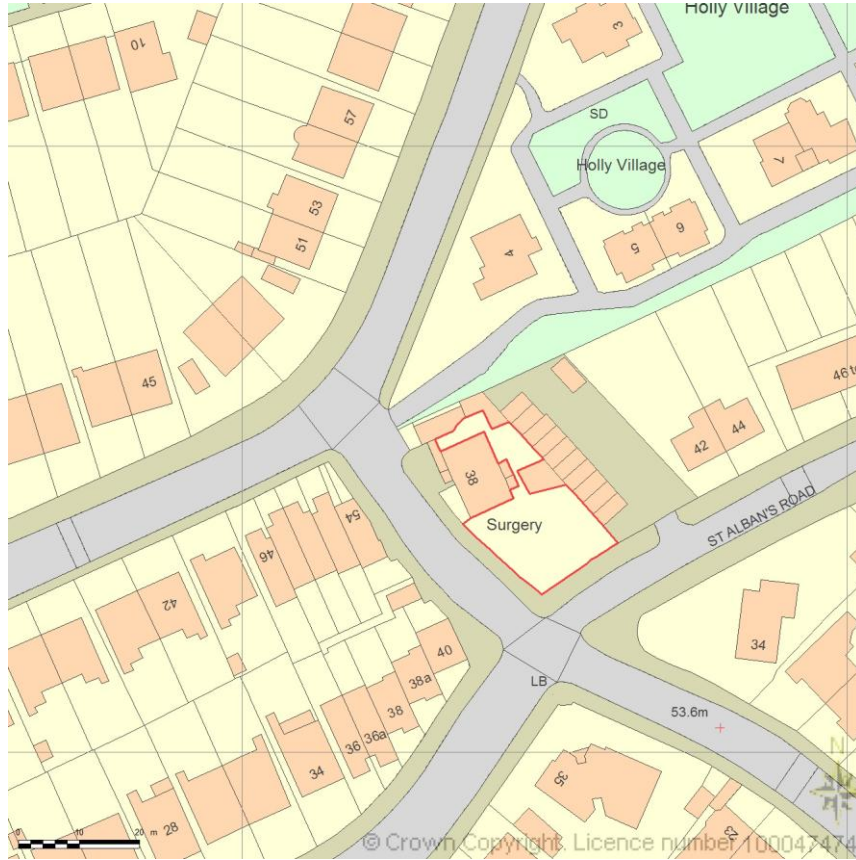

SITE LOCATION PLAN
AREA 2 HA
SCALE 1:1250 on A4
CENTRE COORDINATES: 528532, 186453

Supplied by Streetwise Maps Ltd
www.streetwise.net
Licence No: 100047474
01/08/2014 10:10