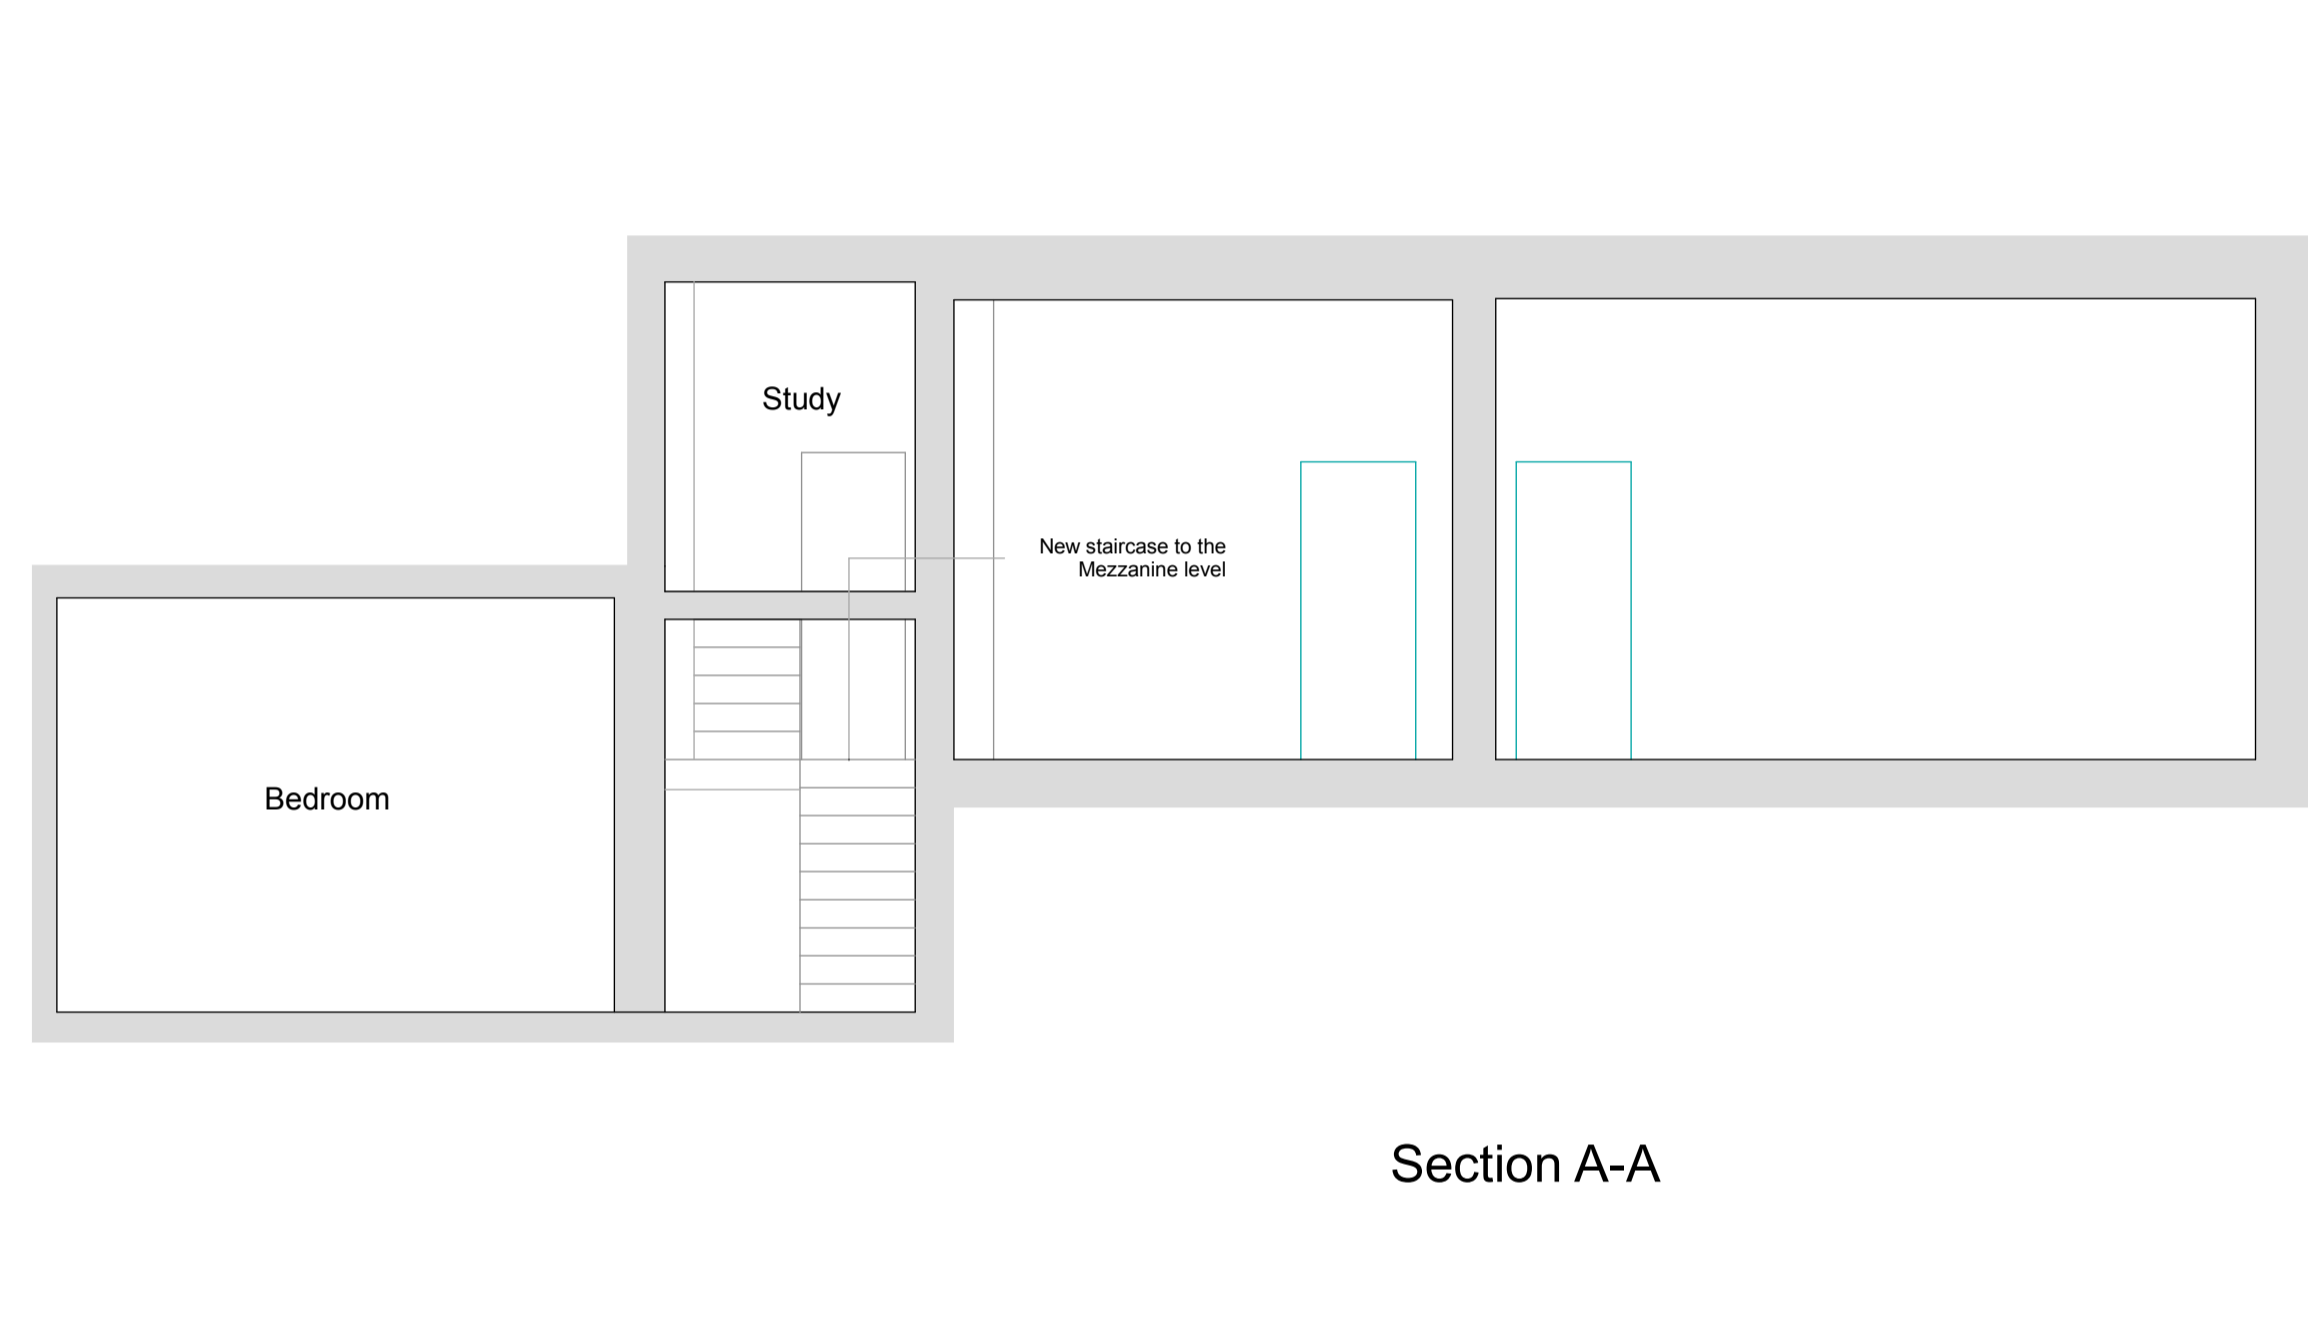

MEP	
Architecture Interior Design London	
33 D Powis Square London W11 2AY	
Mob: +0044(0)7984824454 E-mail: mefendija@yahoo.co.uk	
site :	WELFORD HOUSE
drg no :	4-5 WH- P12A
title :	As Proposed Sections
date :	June 2014
scale :	1:50@A1 ; 1:100@A3
do not scale this drawing : all dimensions to be checked on site	
Rev.	Date
A	01.08.2014
last revision - note :	
Copyright in this drawing remains with architects	