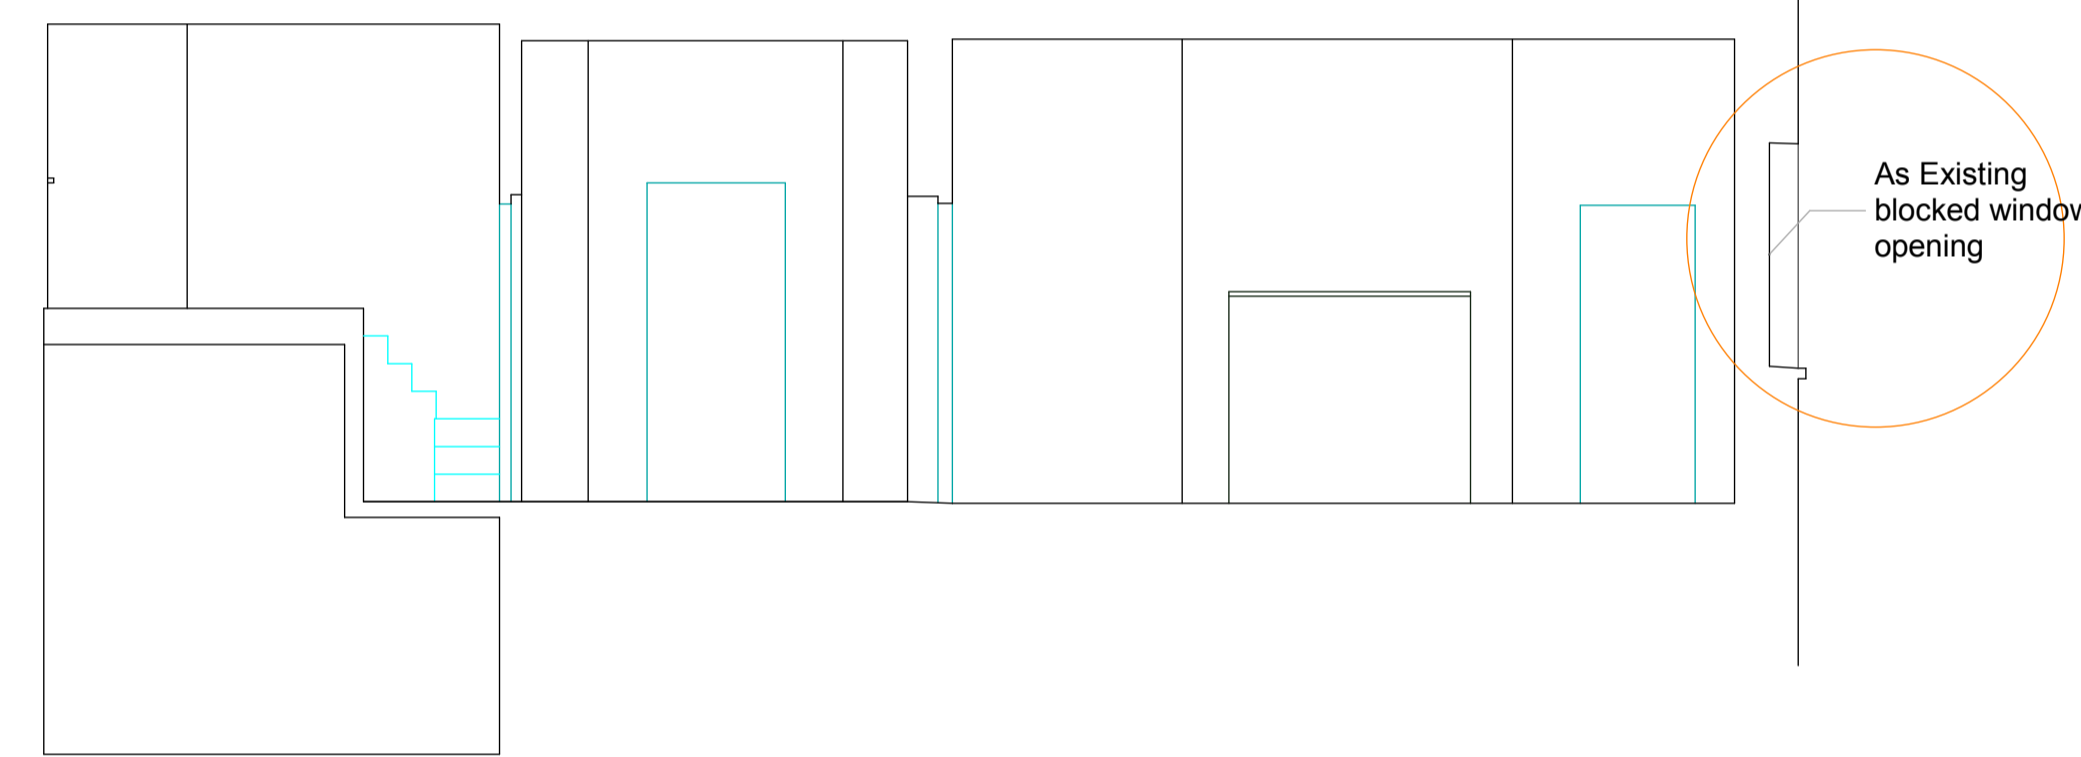

Section A-A

Section B-B

MEP	
Architecture Interior Design London	
33 D Powis Square London W11 2AY	
Mob: +0044(0)7984824454 E-mail: mefendija@yahoo.co.uk	
site :	WELFORD HOUSE
drg no :	4-5 WH- P02A
title :	As existing Sections
date :	June 2014
scale :	1:50@A1 ; 1:100@A3
do not scale this drawing : all dimensions to be checked on site	
Rev.	Date
A	01.08.2014
last revision - note :	
Copyright in this drawing remains with architects	