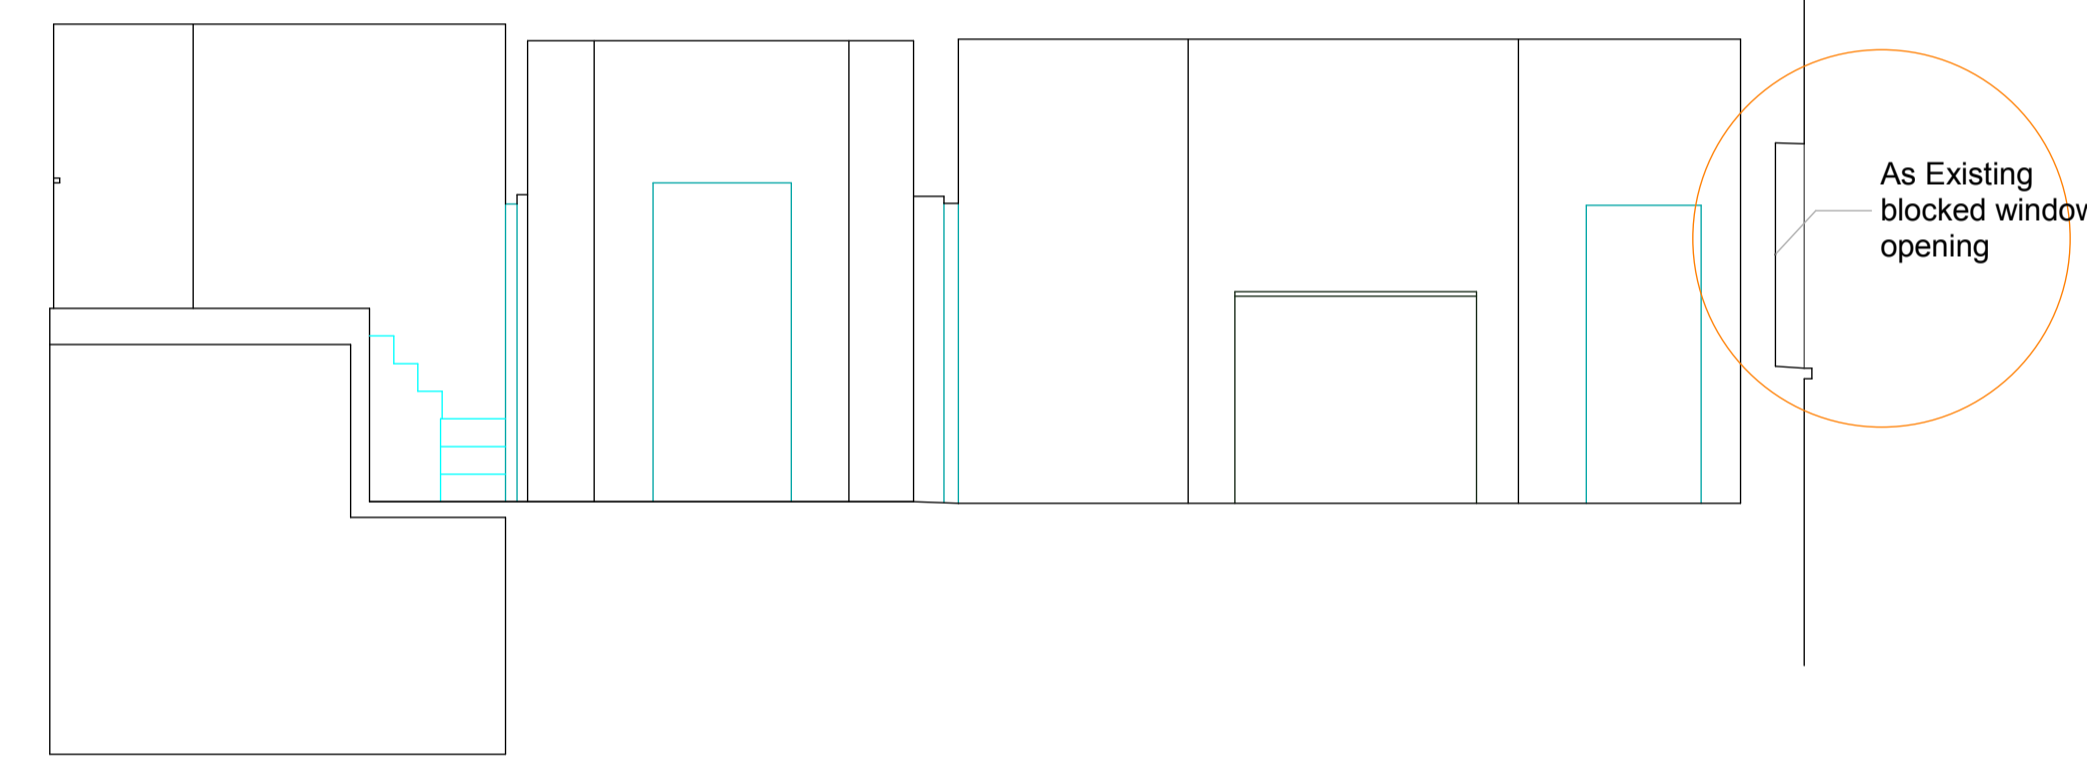

Section A-A

Section B-B

MEP	
Architecture Interior Design London	
33 D Powis Square London W11 2AY	
Mob: +0044(0)7984824454 E-mail: mefendija@yahoo.co.uk	
site :	WELFORD HOUSE
drg no :	4-5 WH- P02A
title :	As existing Sections
date :	June 2014
scale :	1:50@A1 ; 1:100@A3
do not scale this drawing : all dimensions to be checked on site	
Rev.	Date
A	01.08.2014
last revision - note :	
Copyright in this drawing remains with architects	