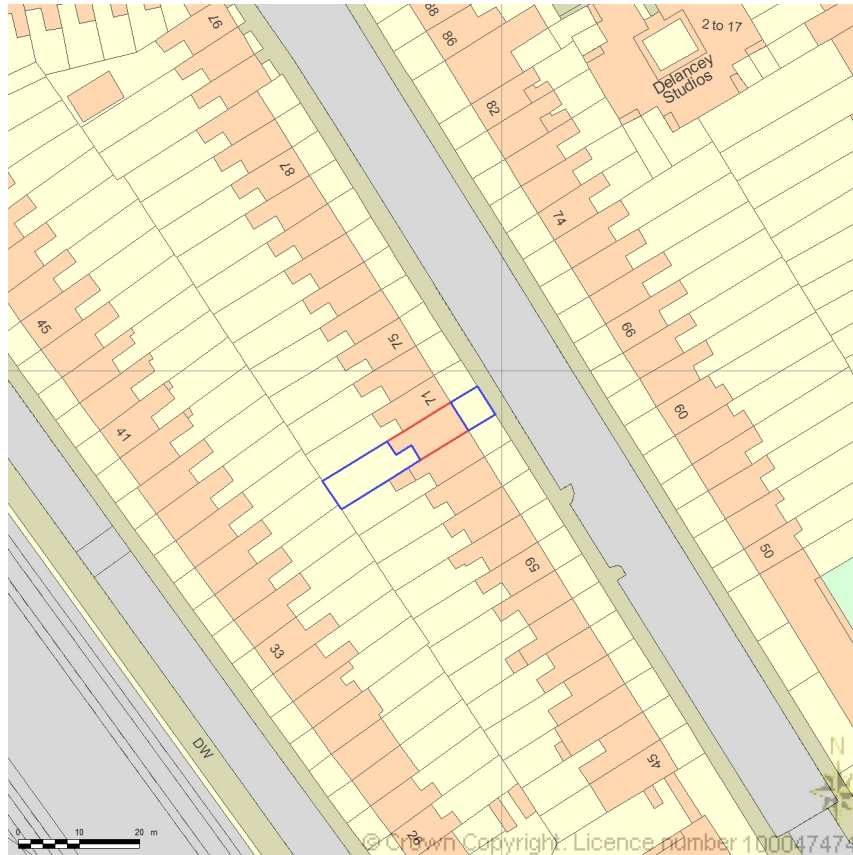

SITE LOCATION PLAN
AREA 2 HA
SCALE: 1:1250 on A4
CENTRE COORDINATES: 528889 , 183490

Supplied by Streetwise Maps Ltd
www.streetwise.net
Licence No: 100047474